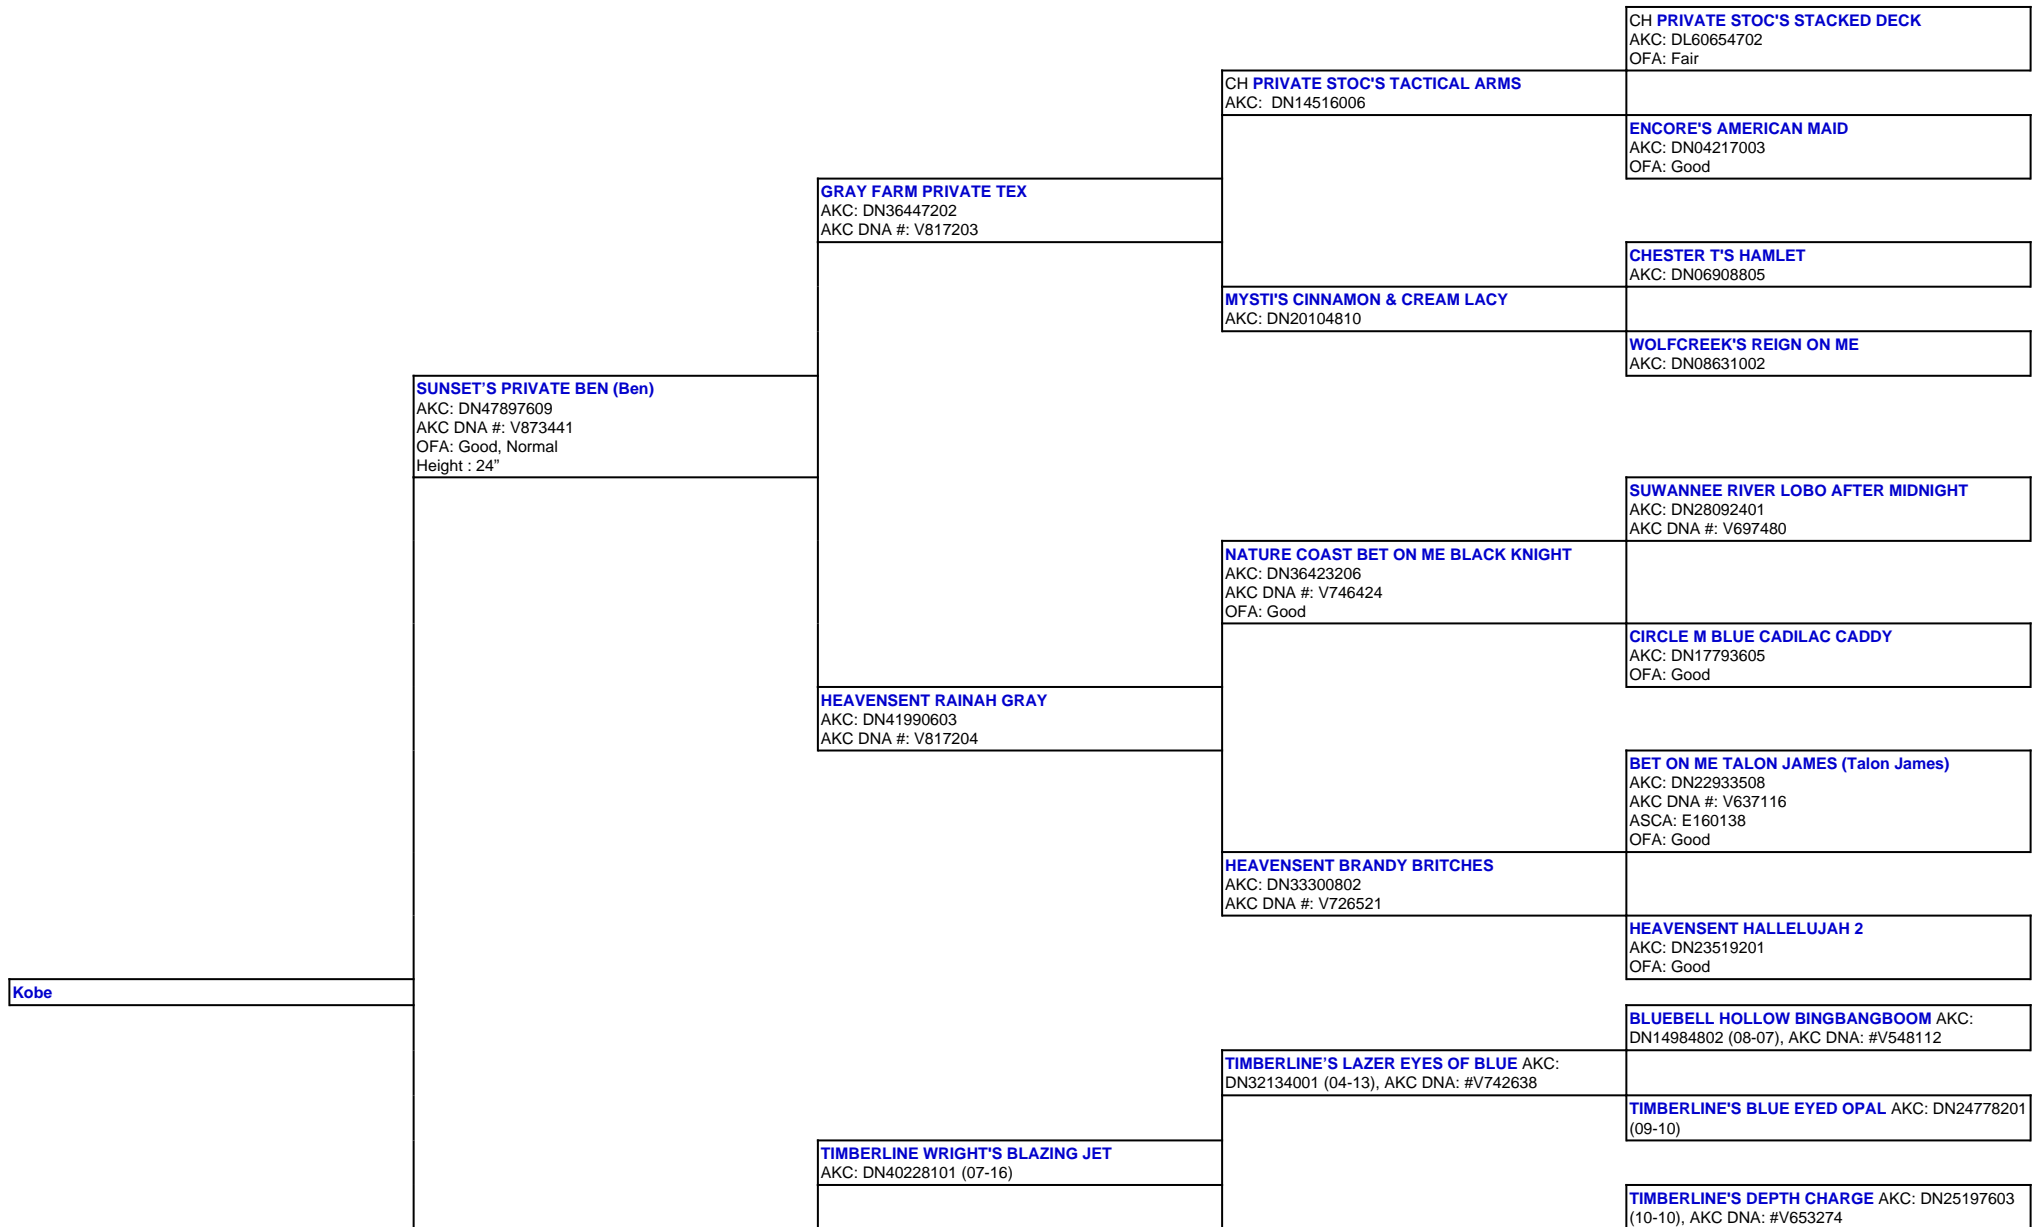

For a more detailed version of this pedigree:
<https://www.sunsetranchaussies.com/profile/kobe>

Pedigree For:
 Kobe

ARROW H'S LUCIE (Lucie)
AKC: DN50133004
OFA: OFA55G, OFEL55
Height : 20.5"

CANYON CREEK LUCKY H'S ZOEY AKC
DN43895304 (02-17)

TIMBERLINE'S SHAZAM OF JAM AKC: DN30031304
(09-12)

TIMBERLINE'S JAMBALINA AKC: DN25197405 (09-10)

TIMBERLINE'S WOW FACTOR AKC: DN20927701
(02-10), AKC DNA: #V612002

TIMBERLINE'S SMOKIN' BLACK POWDER AKC:
DN37724001 (05-15), AKC DNA: #V747743

TIMBERLINE'S BIT OF BLUE AKC: DN30432805
(09-12)

MILL CREEK'S PATRIOTIC DEVOTION AKC:
DN13201403 (04-08), AKC DNA #V537602

TIMBERLINE'S FANCY GIRL BRIT AKC: DN33773804
(07-15)

TIMBERLINE'S FANCY GIRL AKC: DN27589512 (11-11)