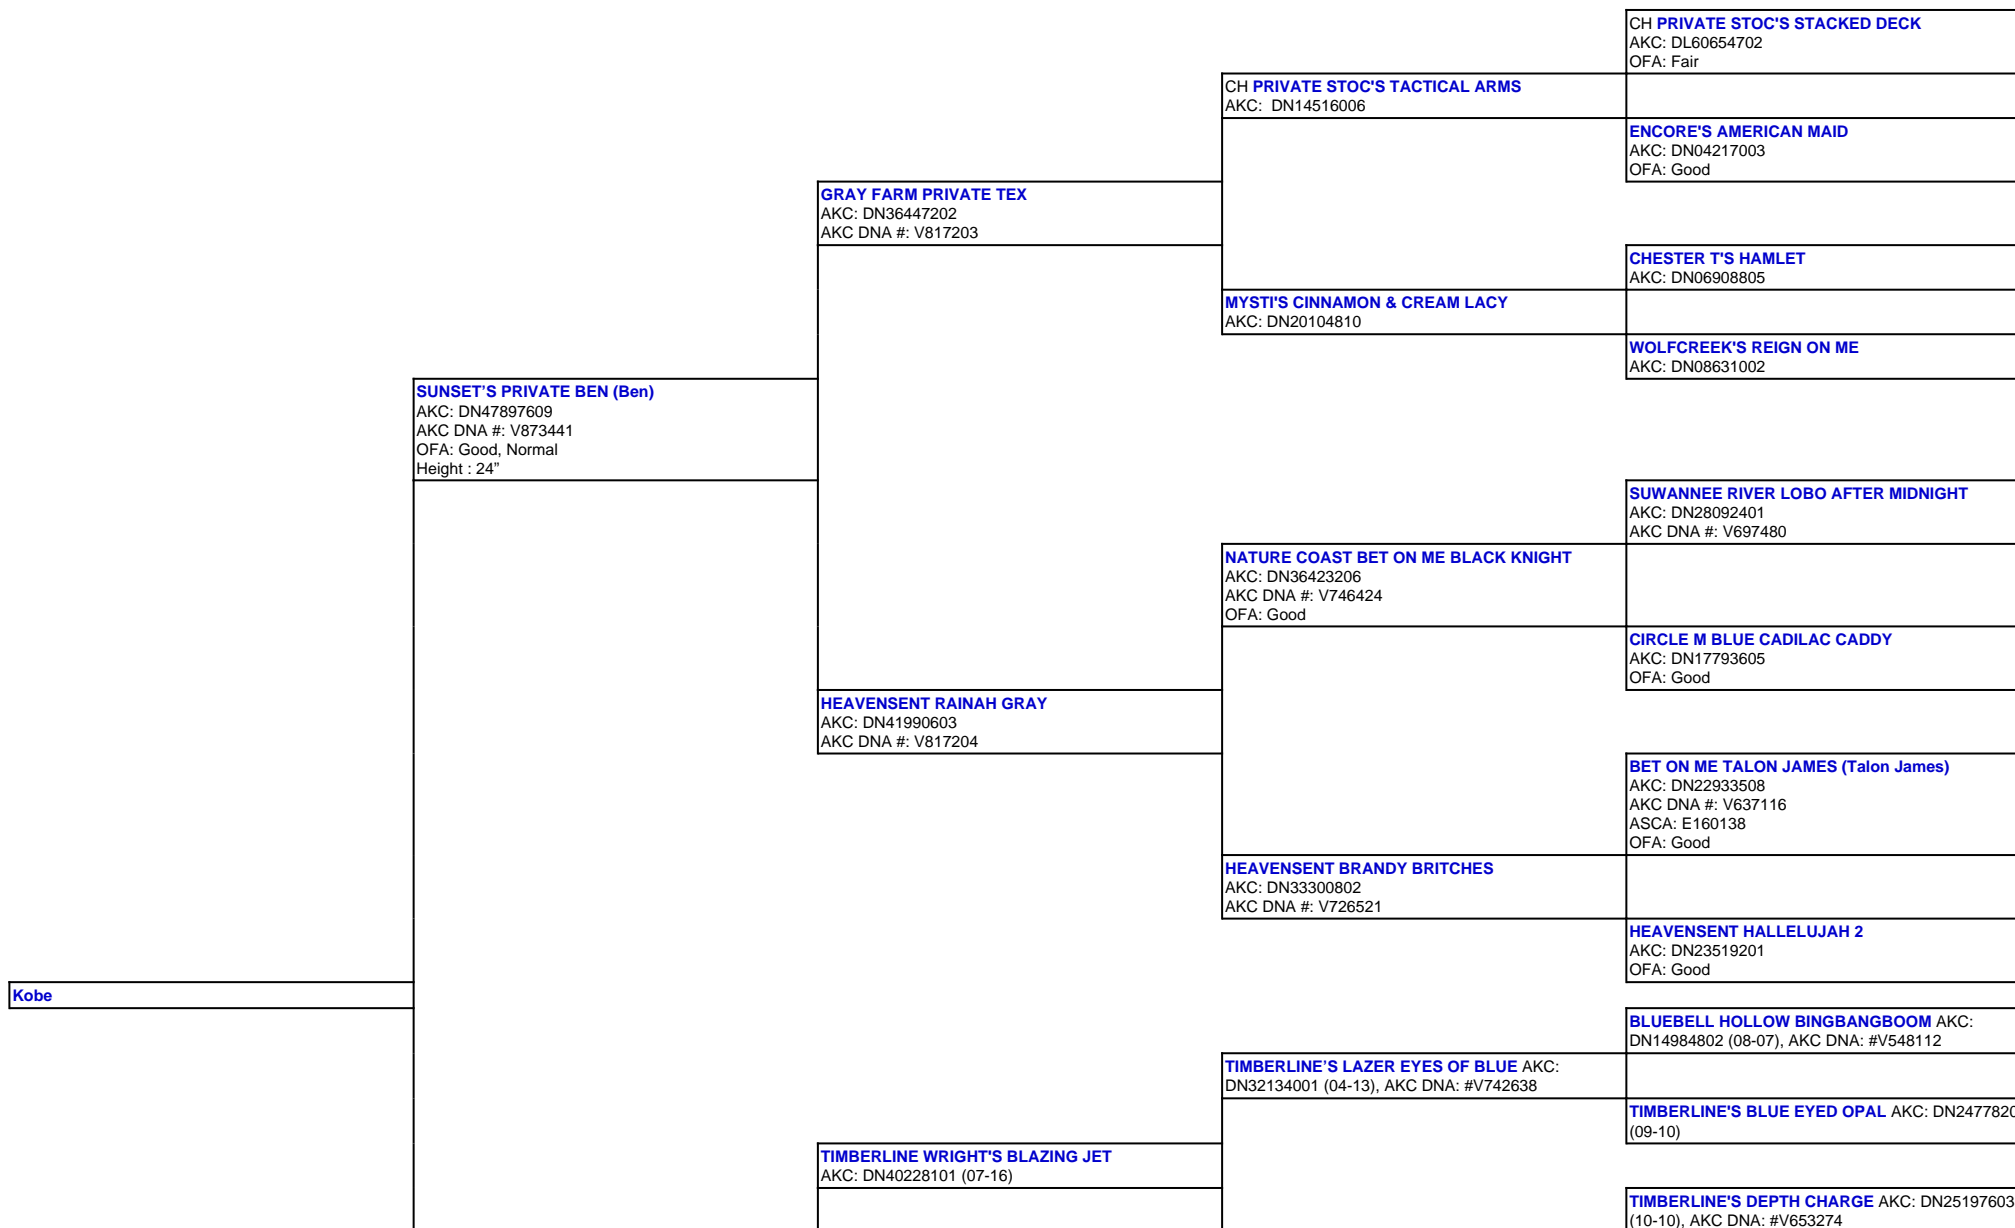

For a more detailed version of this pedigree:
<https://www.sunsetranchaussies.com/profile/kobe>

Pedigree For:
 Kobe

ARROW H'S LUCIE (Lucie)
AKC: DN50133004
OFA: OFA55G, OFEL55
Height : 20.5"

CANYON CREEK LUCKY H'S ZOEY AKC
DN43895304 (02-17)

TIMBERLINE'S SHAZAM OF JAM AKC: DN30031304
(09-12)

TIMBERLINE'S JAMBALINA AKC: DN25197405 (09-10)

TIMBERLINE'S WOW FACTOR AKC: DN20927701
(02-10), AKC DNA: #V612002

TIMBERLINE'S SMOKIN' BLACK POWDER AKC:
DN37724001 (05-15), AKC DNA: #V747743

TIMBERLINE'S BIT OF BLUE AKC: DN30432805
(09-12)

MILL CREEK'S PATRIOTIC DEVOTION AKC:
DN13201403 (04-08), AKC DNA #V537602

TIMBERLINE'S FANCY GIRL BRIT AKC: DN33773804
(07-15)

TIMBERLINE'S FANCY GIRL AKC: DN27589512 (11-11)