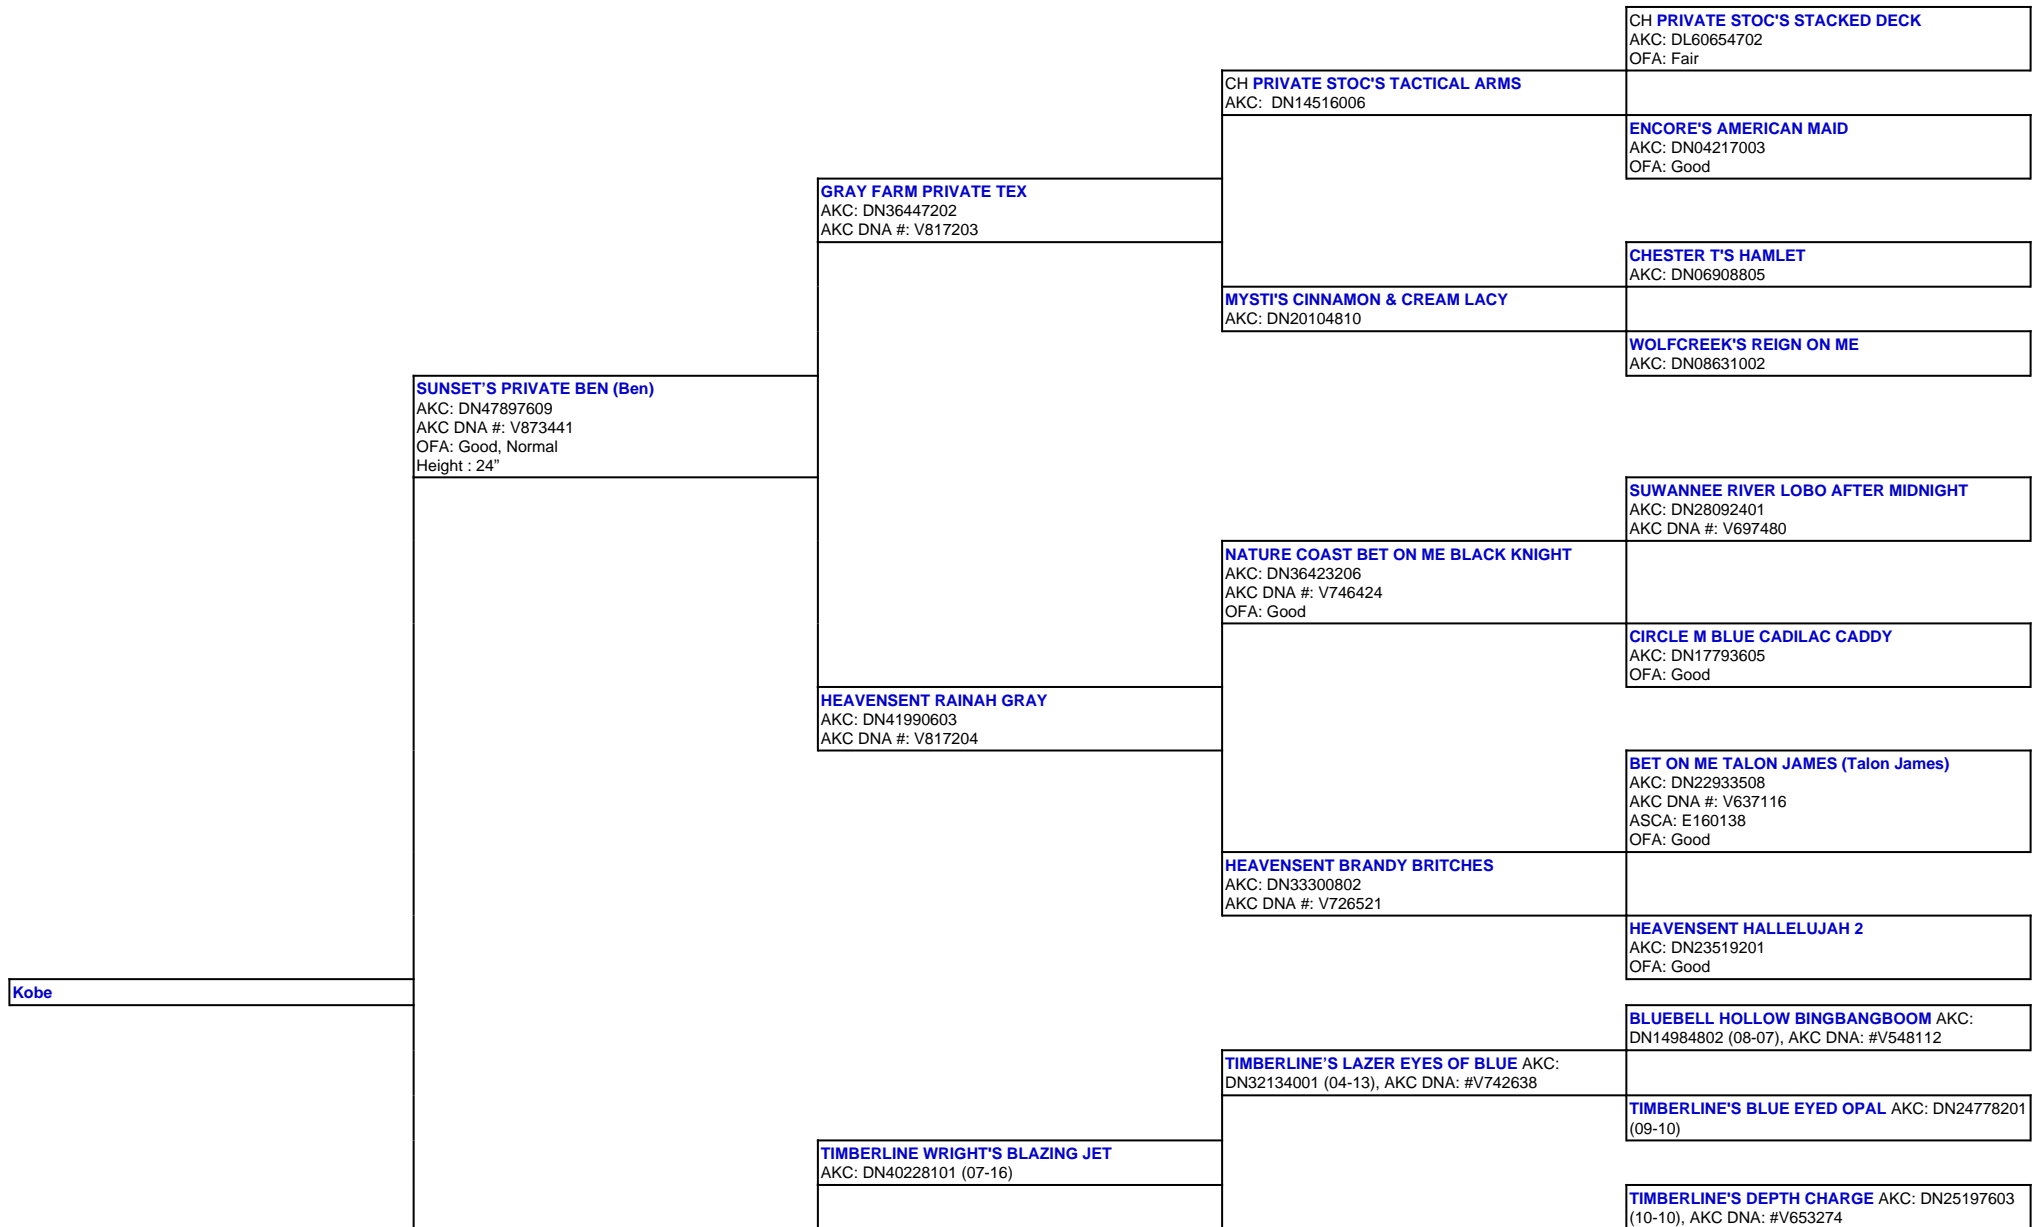

For a more detailed version of this pedigree:  
<https://www.sunsetranchaussies.com/profile/kobe>

Pedigree For:  
Kobe

**ARROW H'S LUCIE (Lucie)**  
AKC: DN50133004  
OFA: OFA55G, OFEL55  
Height : 20.5"

**CANYON CREEK LUCKY H'S ZOEY** AKC  
DN43895304 (02-17)

**TIMBERLINE'S SHAZAM OF JAM** AKC: DN30031304  
(09-12)

**TIMBERLINE'S JAMBALINA** AKC: DN25197405 (09-10)

**TIMBERLINE'S WOW FACTOR** AKC: DN20927701  
(02-10), AKC DNA: #V612002

**TIMBERLINE'S SMOKIN' BLACK POWDER** AKC:  
DN37724001 (05-15), AKC DNA: #V747743

**TIMBERLINE'S BIT OF BLUE** AKC: DN30432805  
(09-12)

**MILL CREEK'S PATRIOTIC DEVOTION** AKC:  
DN13201403 (04-08), AKC DNA #V537602

**TIMBERLINE'S FANCY GIRL BRIT** AKC: DN33773804  
(07-15)

**TIMBERLINE'S FANCY GIRL** AKC: DN27589512 (11-11)