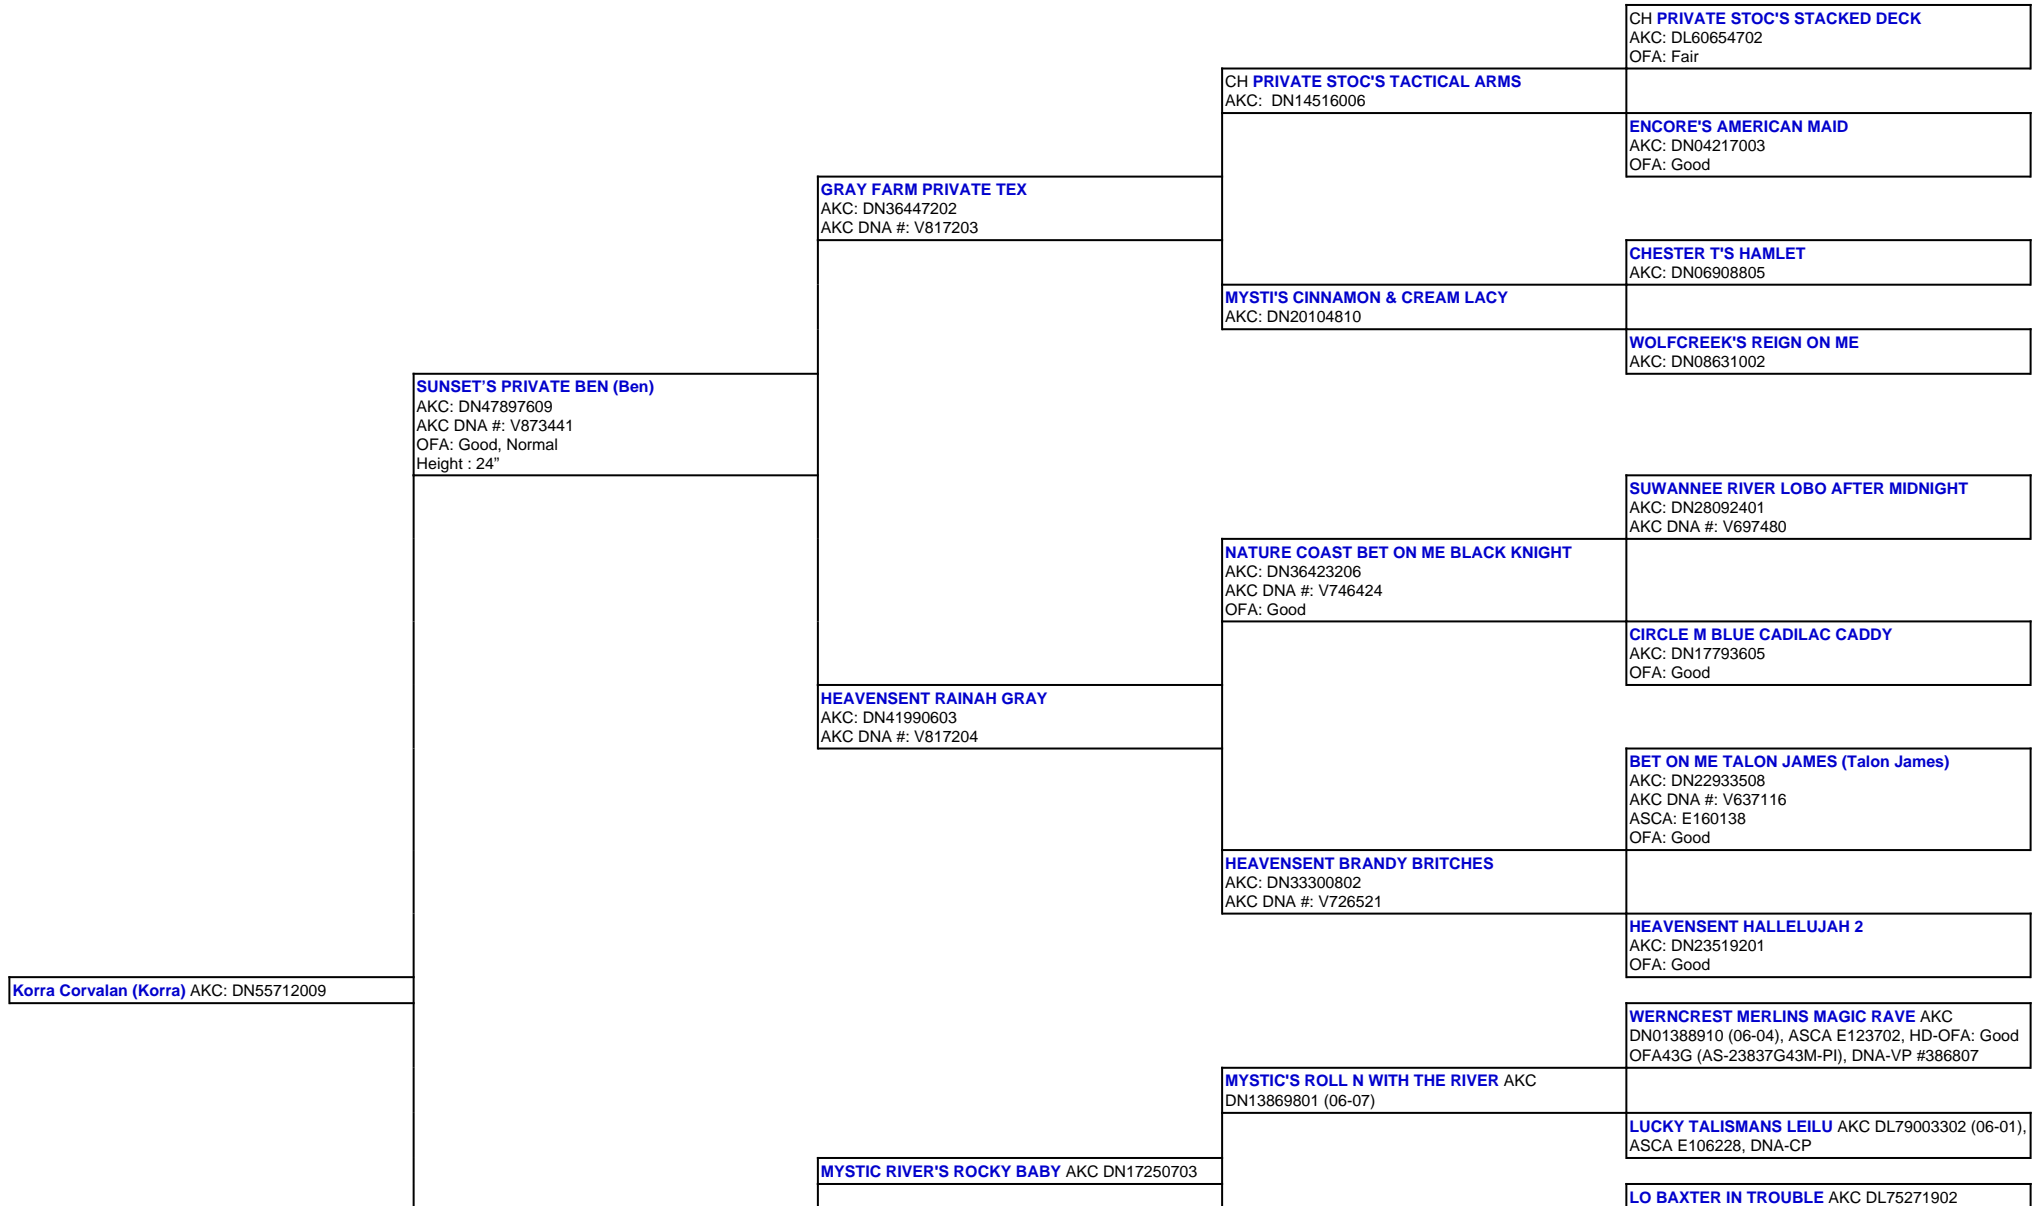

For a more detailed version of this pedigree:
<https://www.sunsetranchaussies.com/profile/korra-corvalan>

Pedigree For:
Korra Corvalan (Korra)
 AKC: DN55712009

SUNSET'S DANCE N ABBY (ABBY) Health Testing
(Pawprint Genetics)

BLUE ANGEL CHEYENNE AKC DL83019203

LD LO DE MAGGIE AKC DL76885402 (07-00)

CH CATERA'S LOL GTO AKC: DL72728901, OFA:
Good

STABLEMATES SIRE ROCKY OF LANCELOT AKC
DN09754805

STABLEMATER EASTER SUNDAY AKC
DN00740301 HD-OFA: Good

MYSTIC RIVERS DANCE N DANICA AKC
DN23350106

INT CH SIR SANTO FAIROAKS BLUEGRASS AKC
DN044193/01

SUNNY J'S LADY JESSIE

SUNNY J'S PENNY LANE AKC DN08216003 ASCA
HIII2219