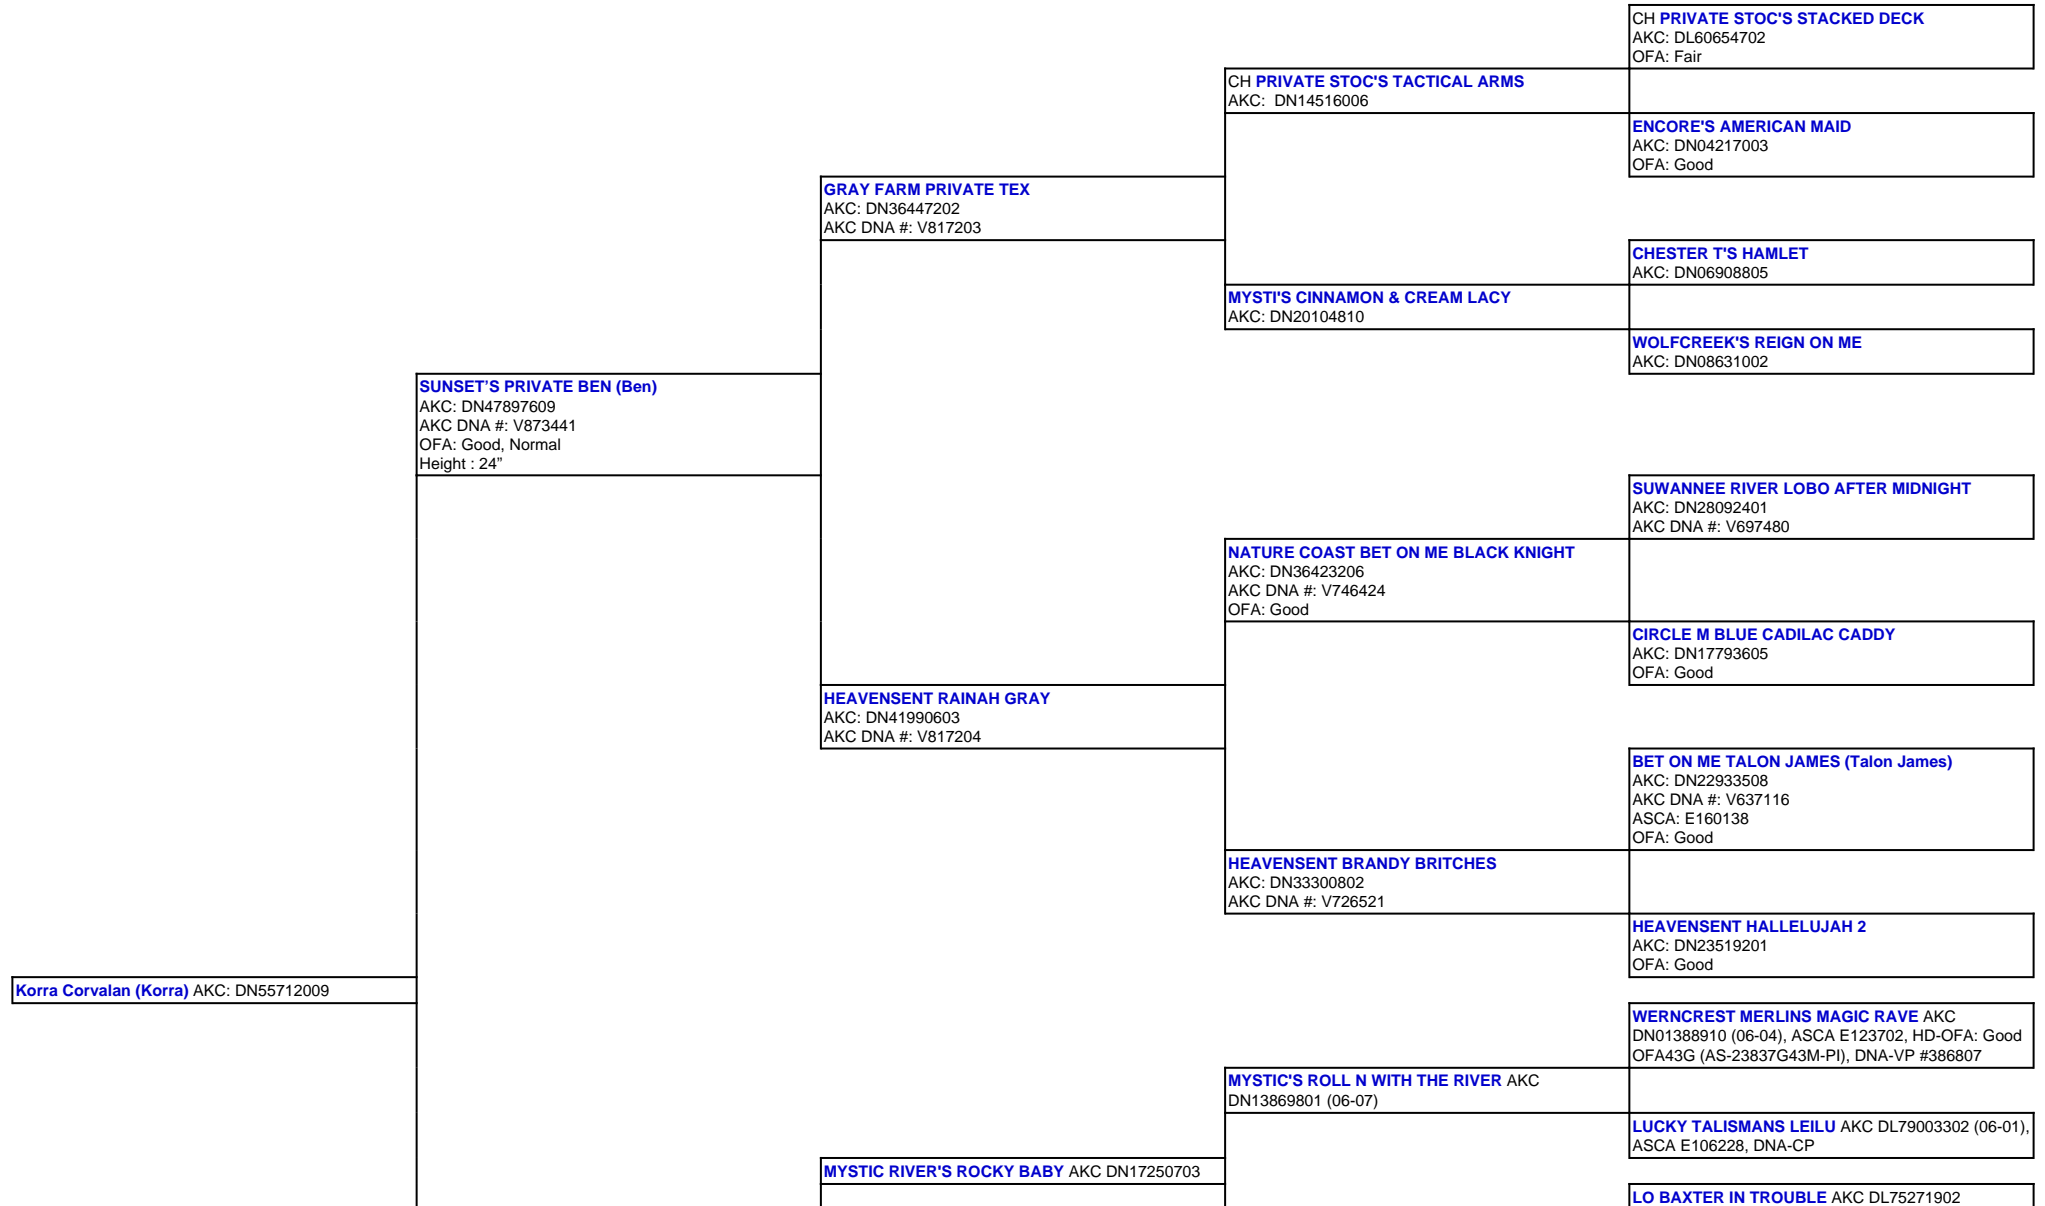

For a more detailed version of this pedigree:

<https://www.sunsetranchaussies.com/profile/korra-corvalan>

Pedigree For:
Korra Corvalan (Korra)
 AKC: DN55712009

SUNSET'S DANCE N ABBY (ABBY) Health Testing
(Pawprint Genetics)

MYSTIC RIVERS DANCE N DANICA AKC
DN23350106

BLUE ANGEL CHEYENNE AKC DL83019203

LD LO DE MAGGIE AKC DL76885402 (07-00)

CH **CATERA'S LOL GTO** AKC: DL72728901, OFA:
Good

STABLEMATES SIRE ROCKY OF LANCELOT AKC
DN09754805

STABLEMATER EASTER SUNDAY AKC
DN00740301 HD-OFA: Good

INT CH **SIR SANTO FAIROAKS BLUEGRASS** AKC
DN044193/01

SUNNY J'S LADY JESSIE

SUNNY J'S PENNY LANE AKC DN08216003 ASCA
HIII2219