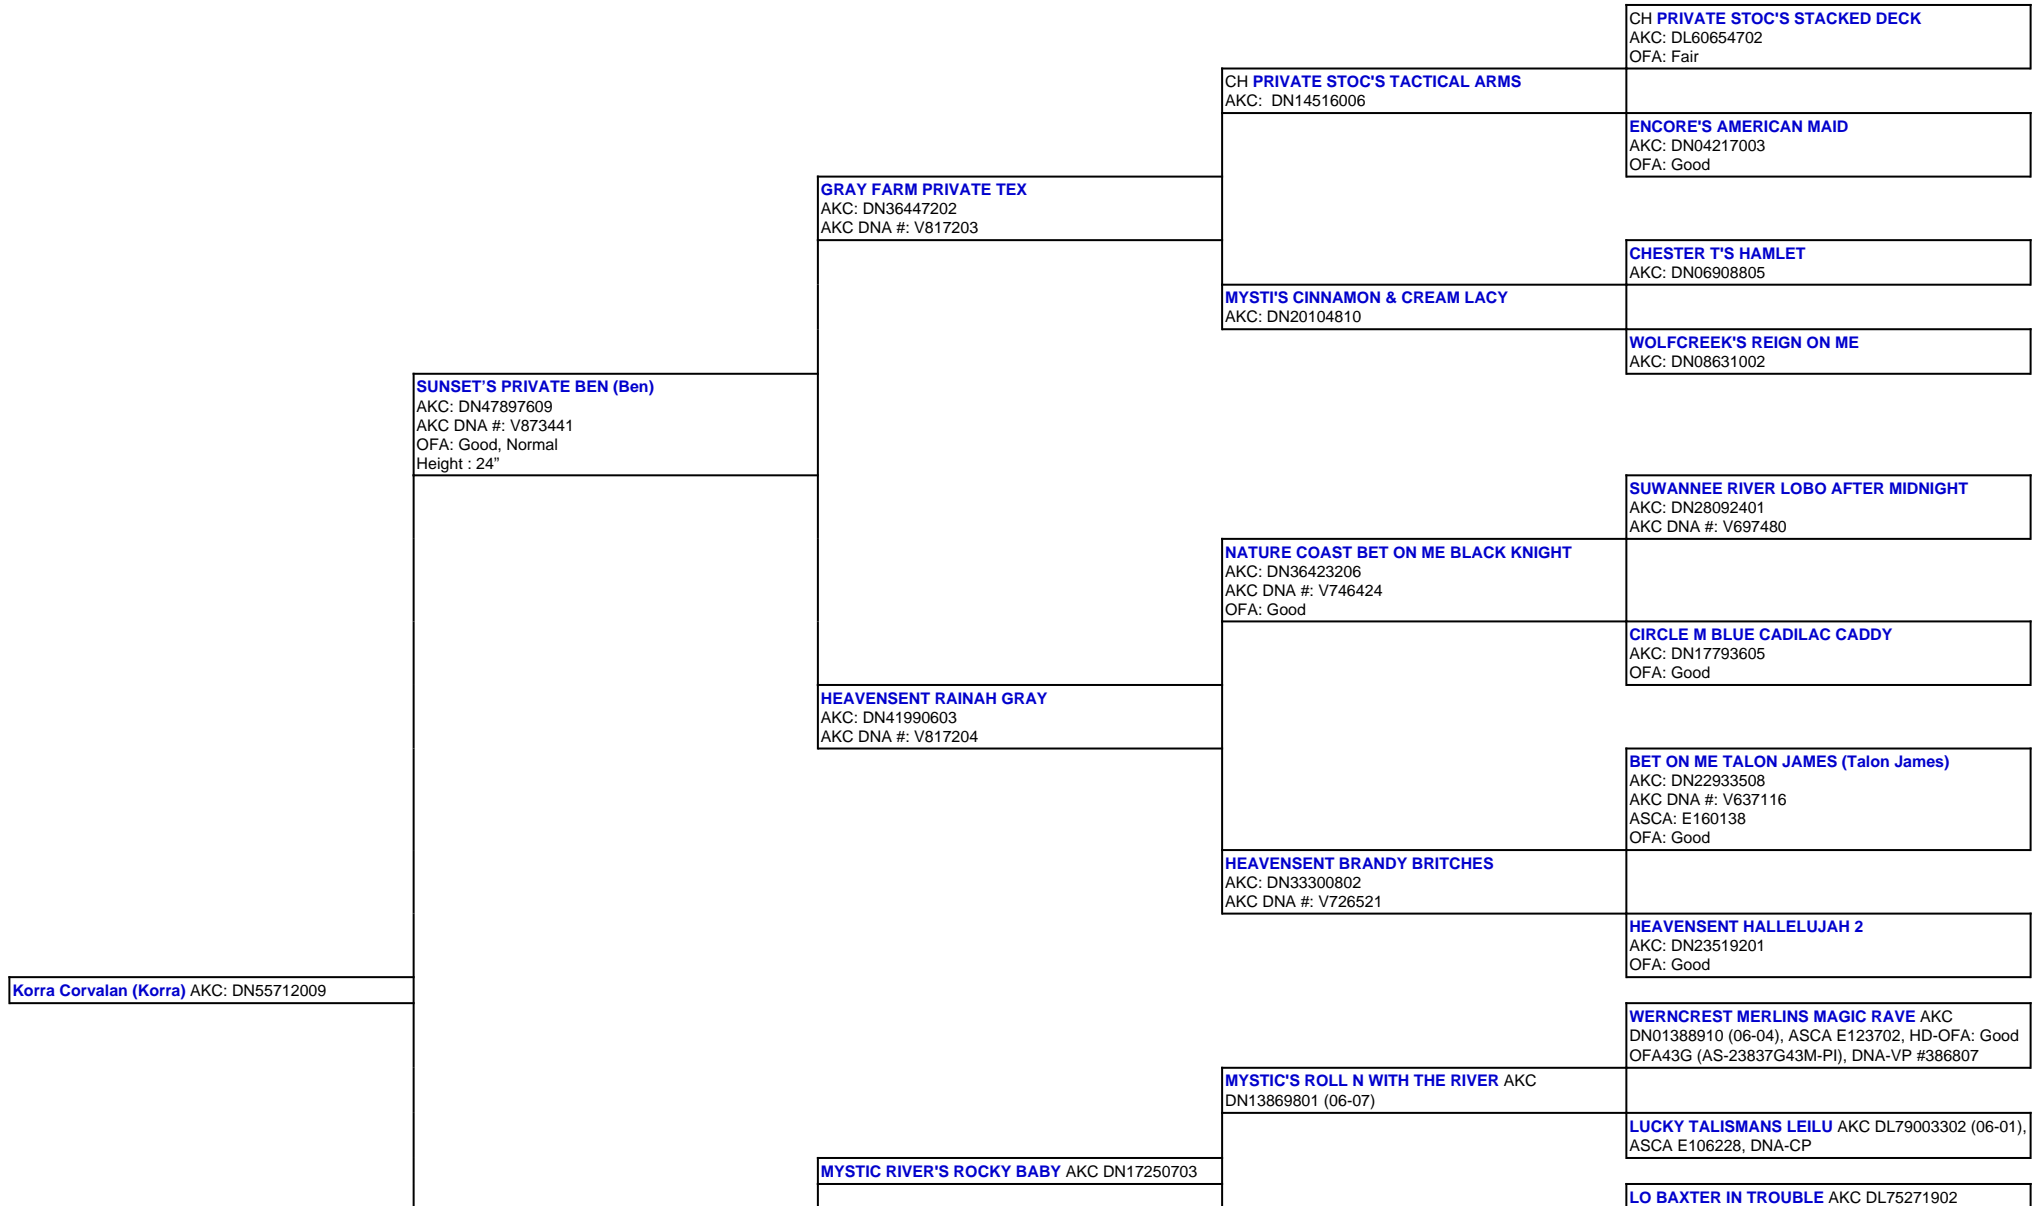

For a more detailed version of this pedigree:

<https://www.sunsetranchaussies.com/profile/korra-corvalan>

Pedigree For:  
Korra Corvalan (Korra)  
AKC: DN55712009

**SUNSET'S DANCE N ABBY (ABBY)** Health Testing  
(Pawprint Genetics)

**MYSTIC RIVERS DANCE N DANICA** AKC  
DN23350106

**BLUE ANGEL CHEYENNE** AKC DL83019203

**LD LO DE MAGGIE** AKC DL76885402 (07-00)

CH **CATERA'S LOL GTO** AKC: DL72728901, OFA:  
Good

**STABLEMATES SIRE ROCKY OF LANCELOT** AKC  
DN09754805

**STABLEMATER EASTER SUNDAY** AKC  
DN00740301 HD-OFA: Good

INT CH **SIR SANTO FAIROAKS BLUEGRASS** AKC  
DN044193/01

**SUNNY J'S LADY JESSIE**

**SUNNY J'S PENNY LANE** AKC DN08216003 ASCA  
HIII2219