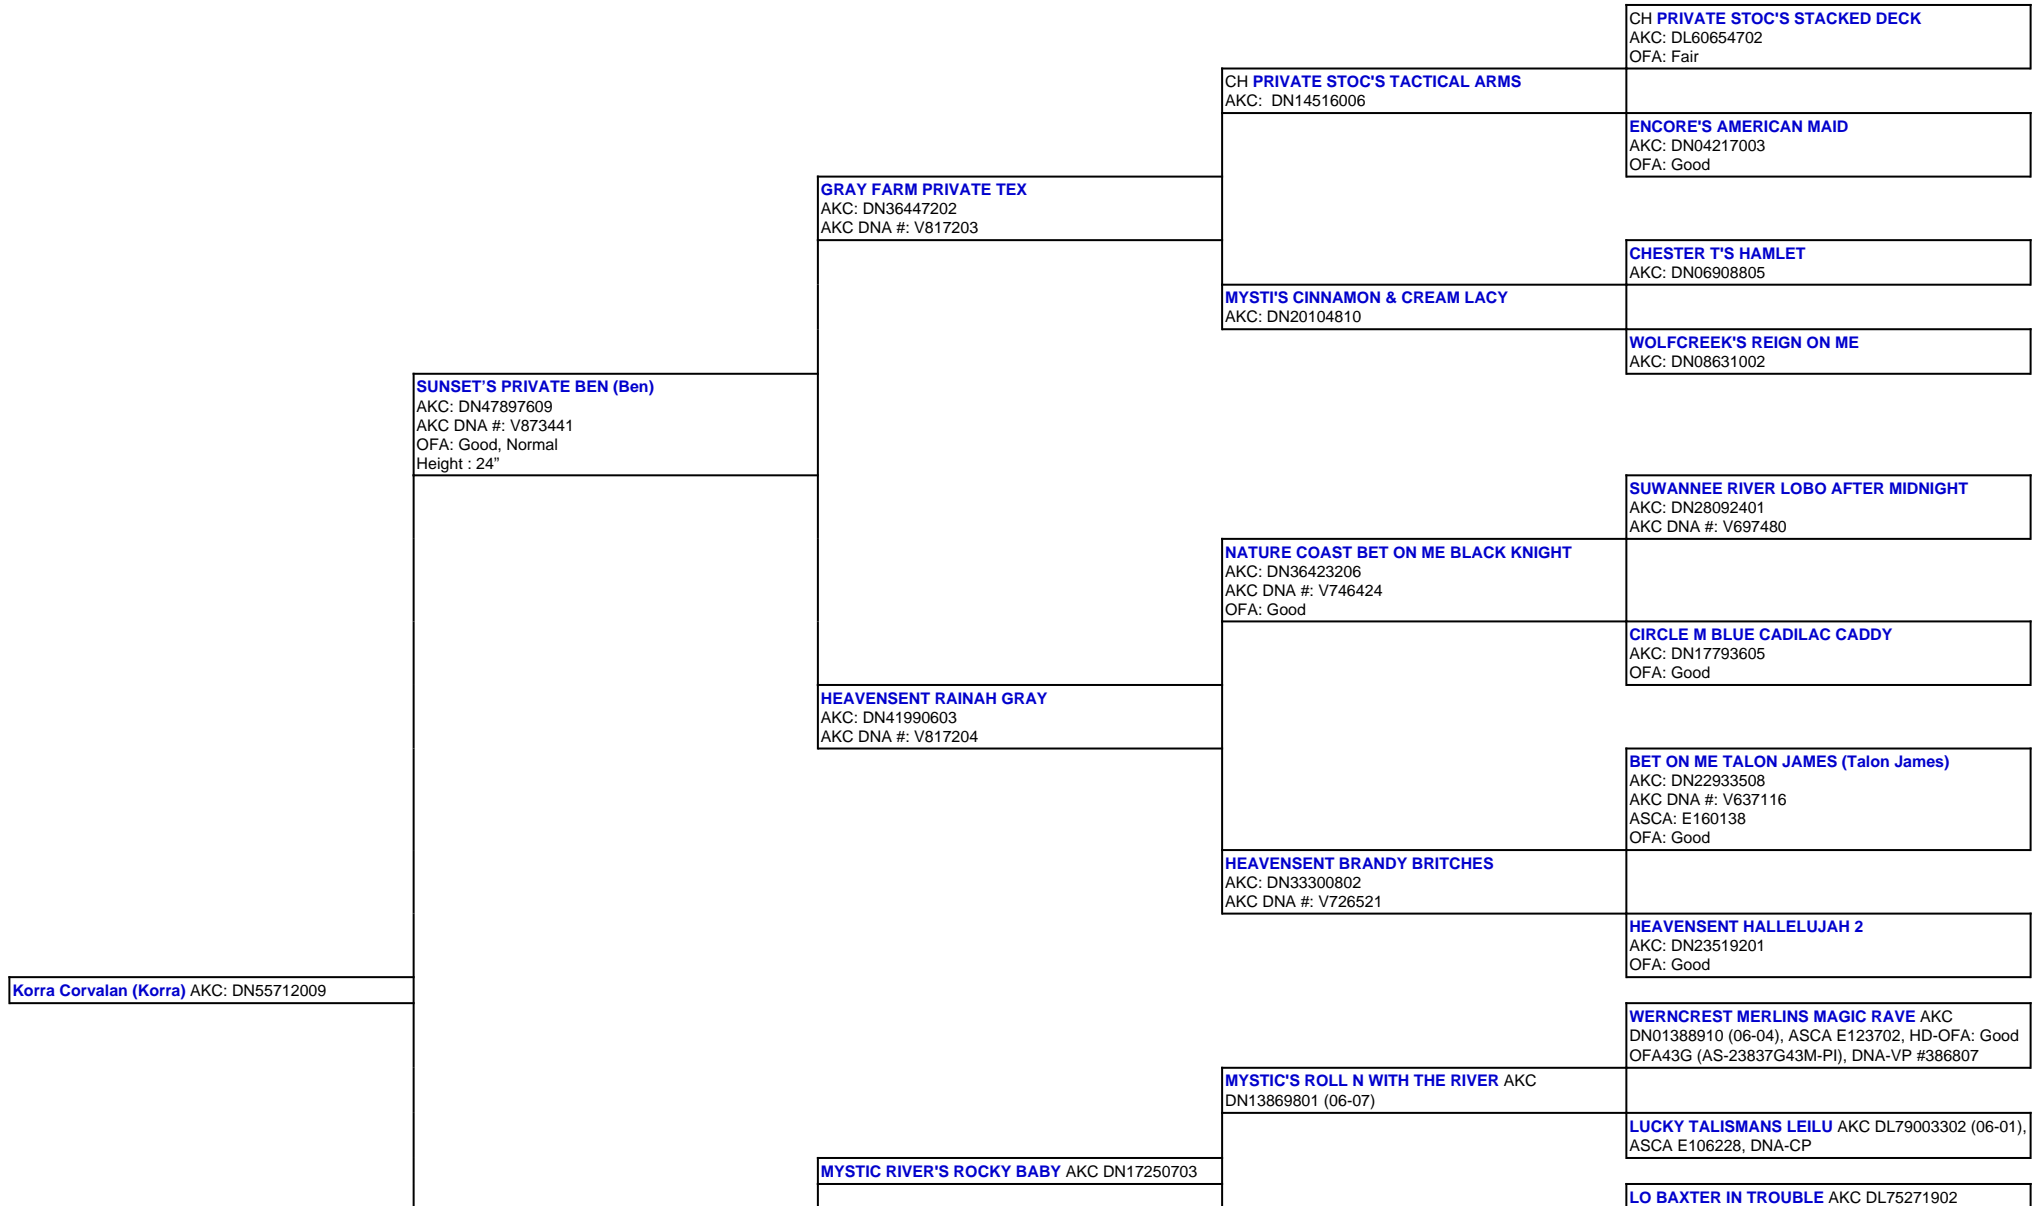

For a more detailed version of this pedigree:

<https://www.sunsetranchaussies.com/profile/korra-corvalan>

Pedigree For:
Korra Corvalan (Korra)
AKC: DN55712009

SUNSET'S DANCE N ABBY (ABBY) Health Testing
(Pawprint Genetics)

MYSTIC RIVERS DANCE N DANICA AKC
DN23350106

BLUE ANGEL CHEYENNE AKC DL83019203

LD LO DE MAGGIE AKC DL76885402 (07-00)

STABLEMATES SIRE ROCKY OF LANCELOT AKC
DN09754805

CH CATERA'S LOL GTO AKC: DL72728901, OFA:
Good

STABLEMATER EASTER SUNDAY AKC
DN00740301 HD-OFA: Good

SUNNY J'S LADY JESSIE

INT CH SIR SANTO FAIROAKS BLUEGRASS AKC
DN044193/01

SUNNY J'S PENNY LANE AKC DN08216003 ASCA
HIII2219