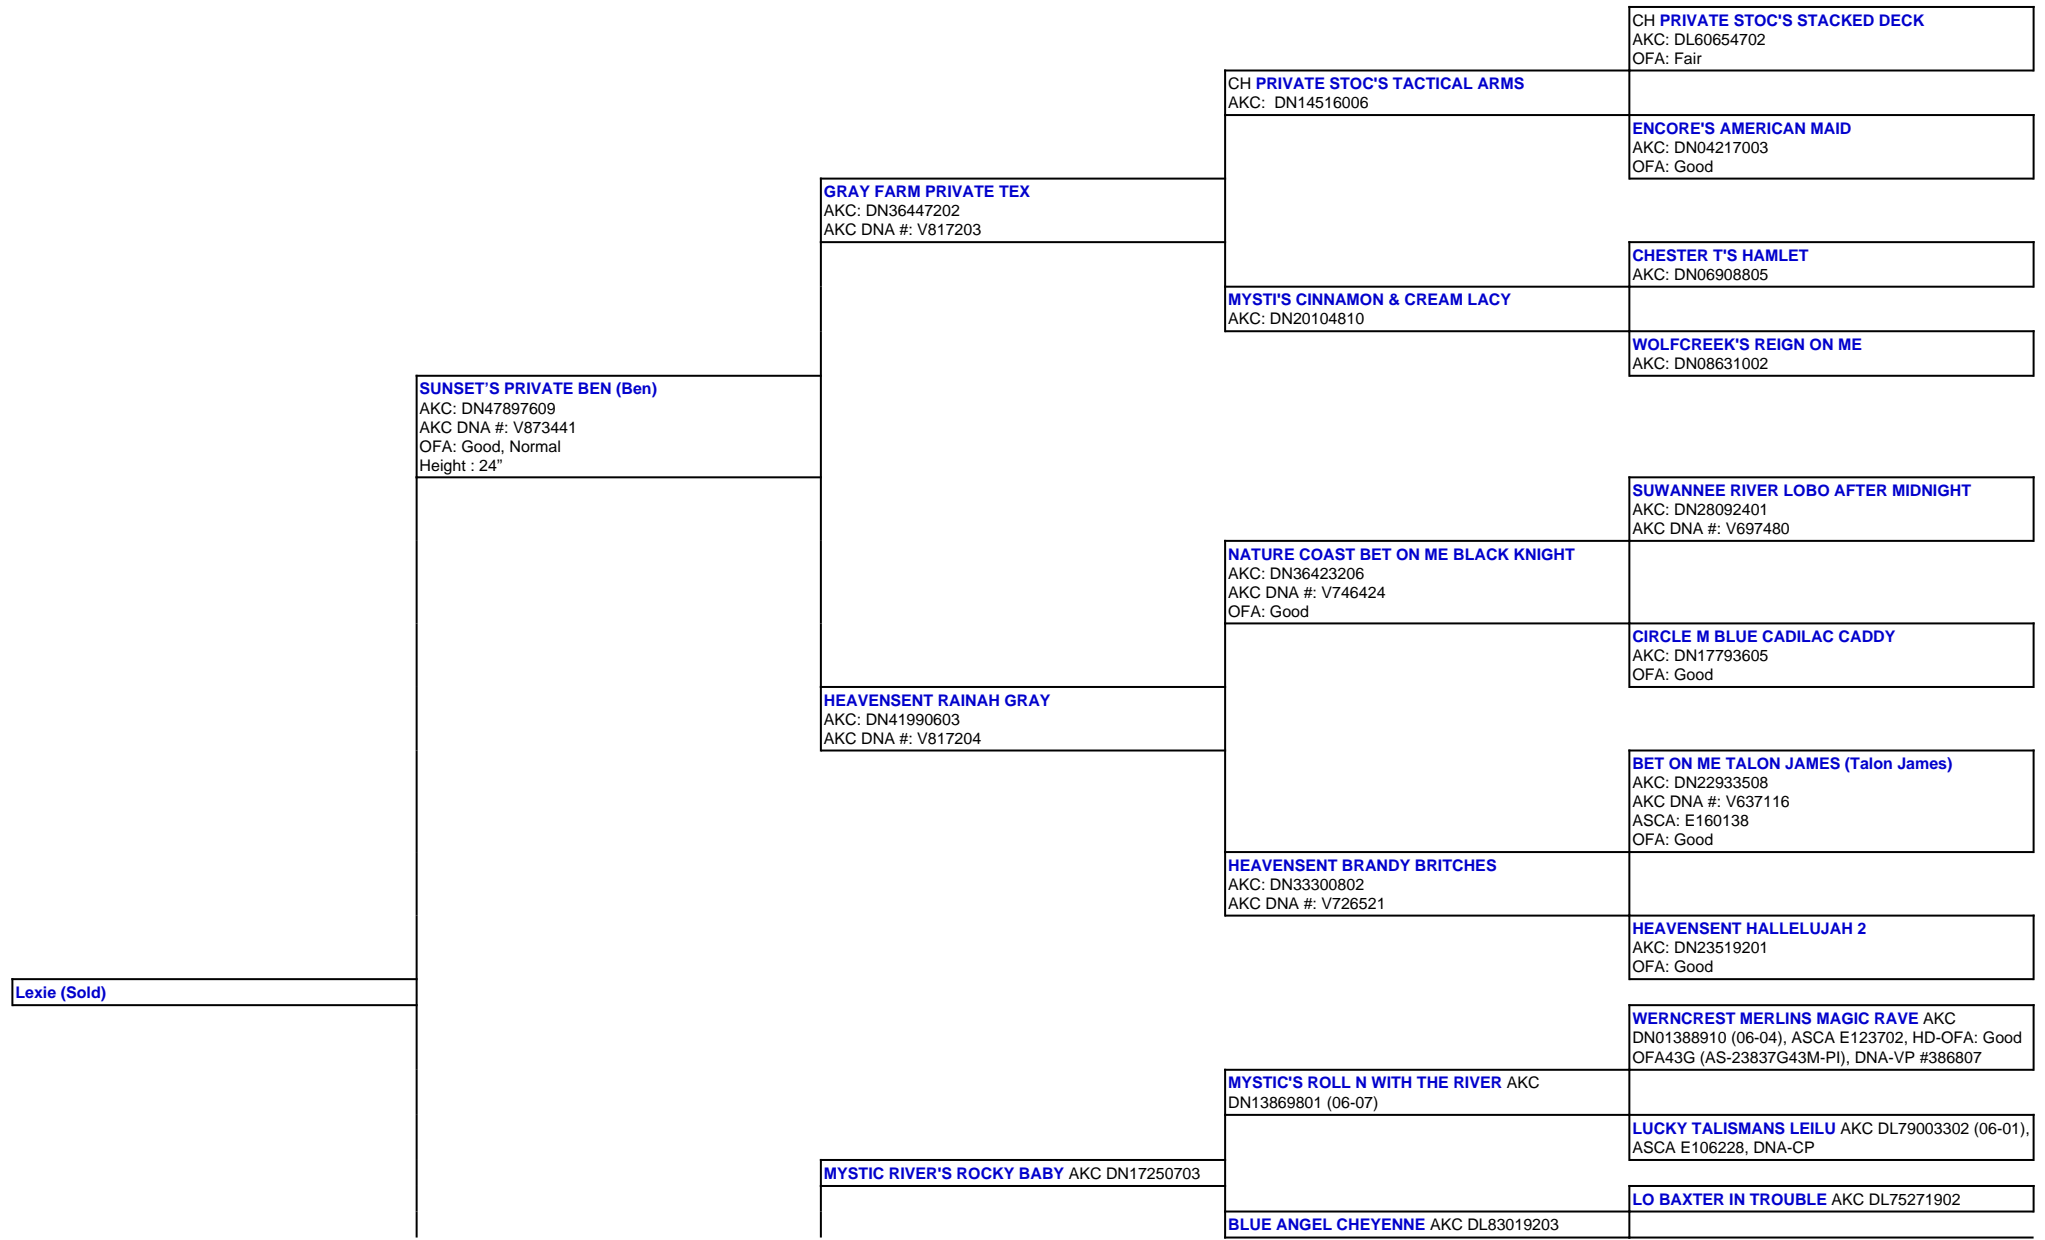

For a more detailed version of this pedigree:
<https://www.sunsetranchaussies.com/profile/lexie-sold>

Pedigree For:
 Lexie (Sold)

SUNSET'S DANCE N ABBY (ABBY) Health Testing
(Pawprint Genetics)

LD LO DE MAGGIE AKC DL76885402 (07-00)

CH **CATERA'S LOL GTO** AKC: DL72728901, OFA:
Good

STABLEMATES SIRE ROCKY OF LANCELOT AKC
DN09754805

STABLEMATER EASTER SUNDAY AKC
DN00740301 HD-OFA: Good

MYSTIC RIVERS DANCE N DANICA AKC
DN23350106

INT CH **SIR SANTO FAIROAKS BLUEGRASS** AKC
DN044193/01

SUNNY J'S LADY JESSIE

SUNNY J'S PENNY LANE AKC DN08216003 ASCA
HIII2219