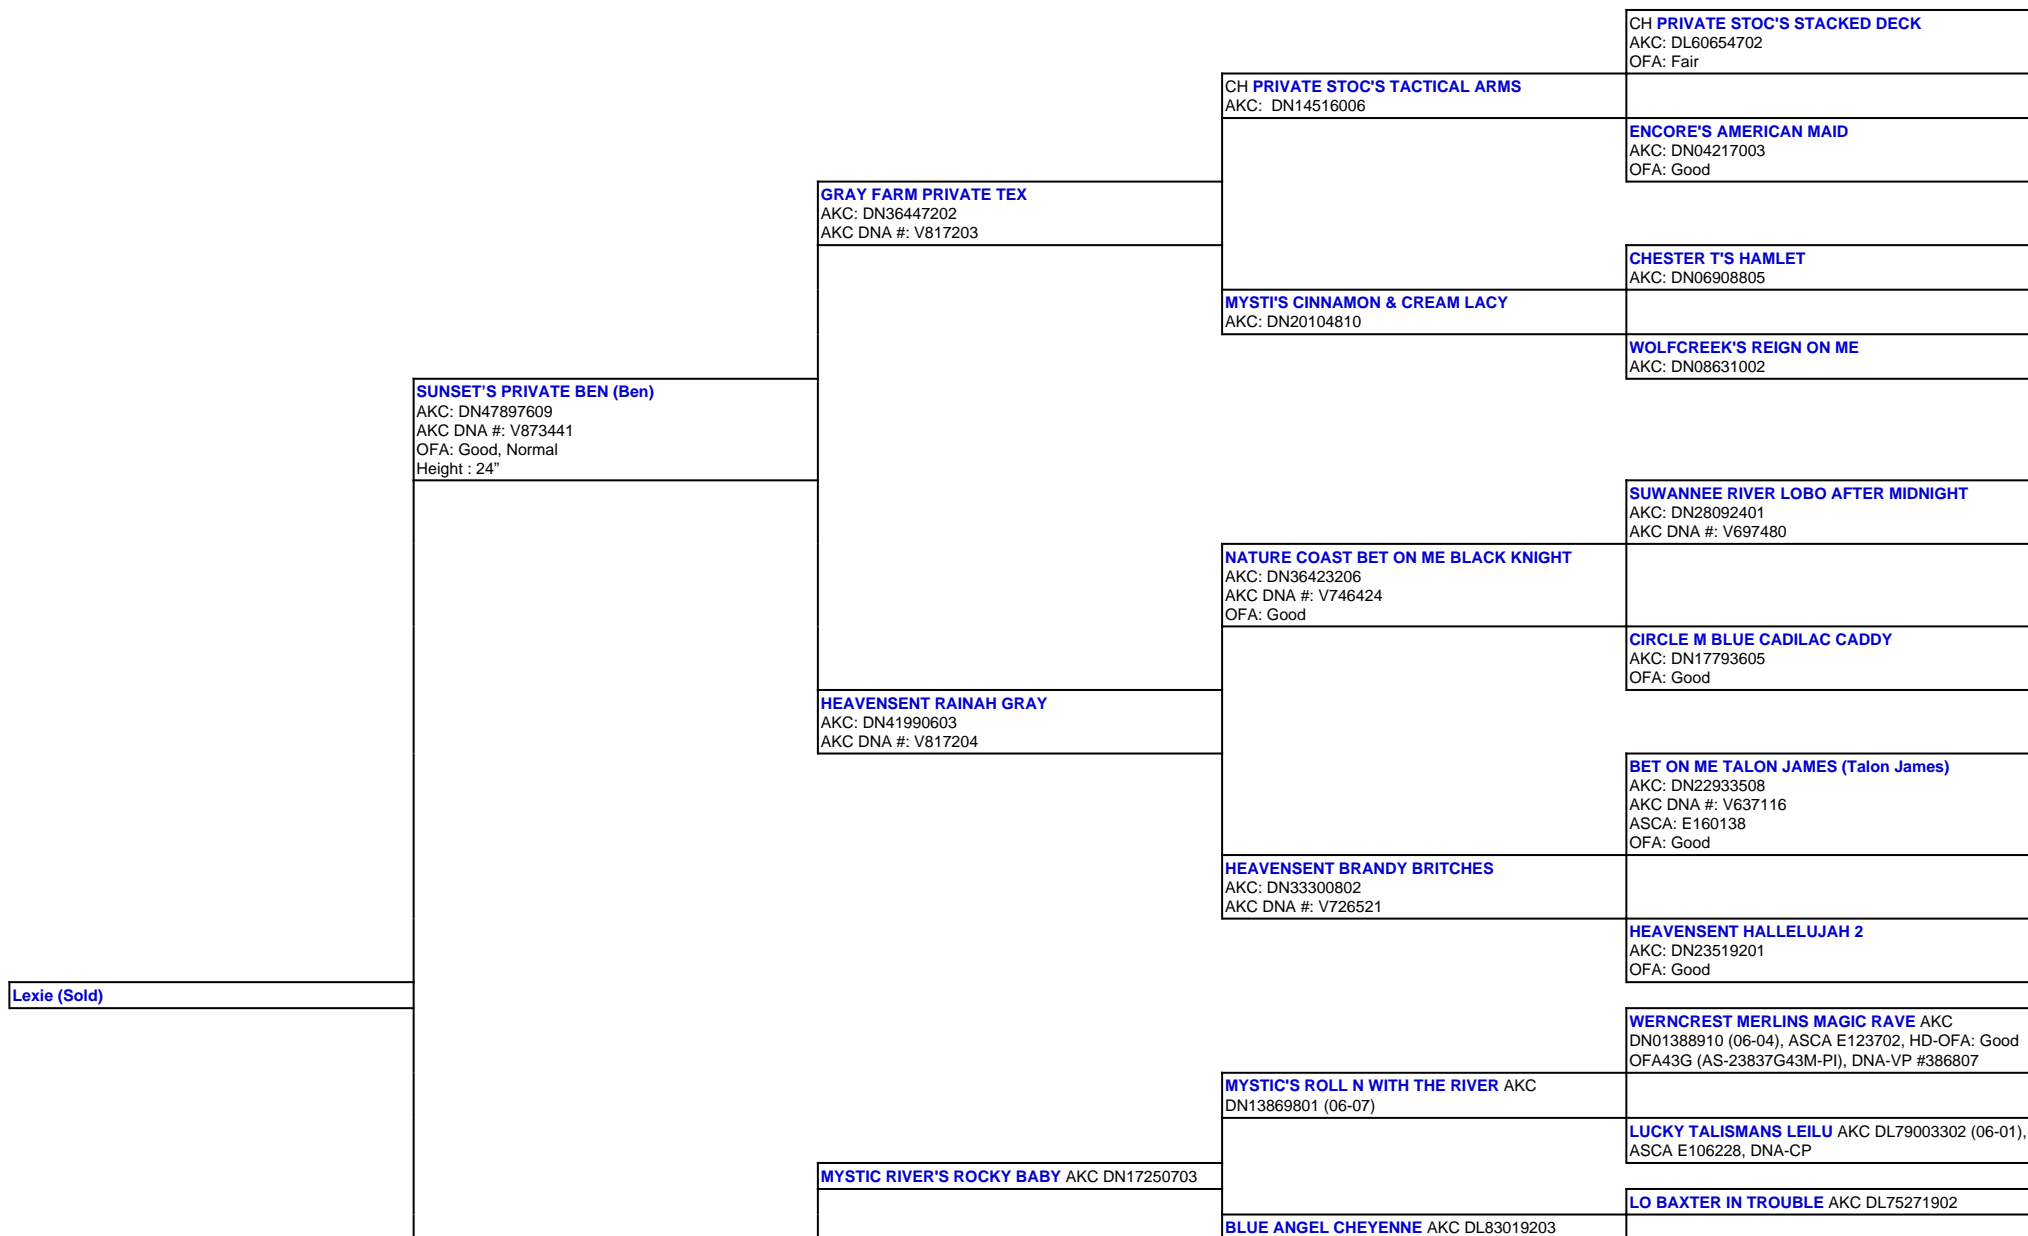

For a more detailed version of this pedigree:
<https://www.sunsetranchaussies.com/profile/lexie-sold>

Pedigree For:
 Lexie (Sold)

SUNSET'S DANCE N ABBY (ABBY) Health Testing
(Pawprint Genetics)

LD LO DE MAGGIE AKC DL76885402 (07-00)

CH **CATERA'S LOL GTO** AKC: DL72728901, OFA:
Good

STABLEMATES SIRE ROCKY OF LANCELOT AKC
DN09754805

STABLEMATER EASTER SUNDAY AKC
DN00740301 HD-OFA: Good

MYSTIC RIVERS DANCE N DANICA AKC
DN23350106

INT CH **SIR SANTO FAIROAKS BLUEGRASS** AKC
DN044193/01

SUNNY J'S LADY JESSIE

SUNNY J'S PENNY LANE AKC DN08216003 ASCA
HIII2219