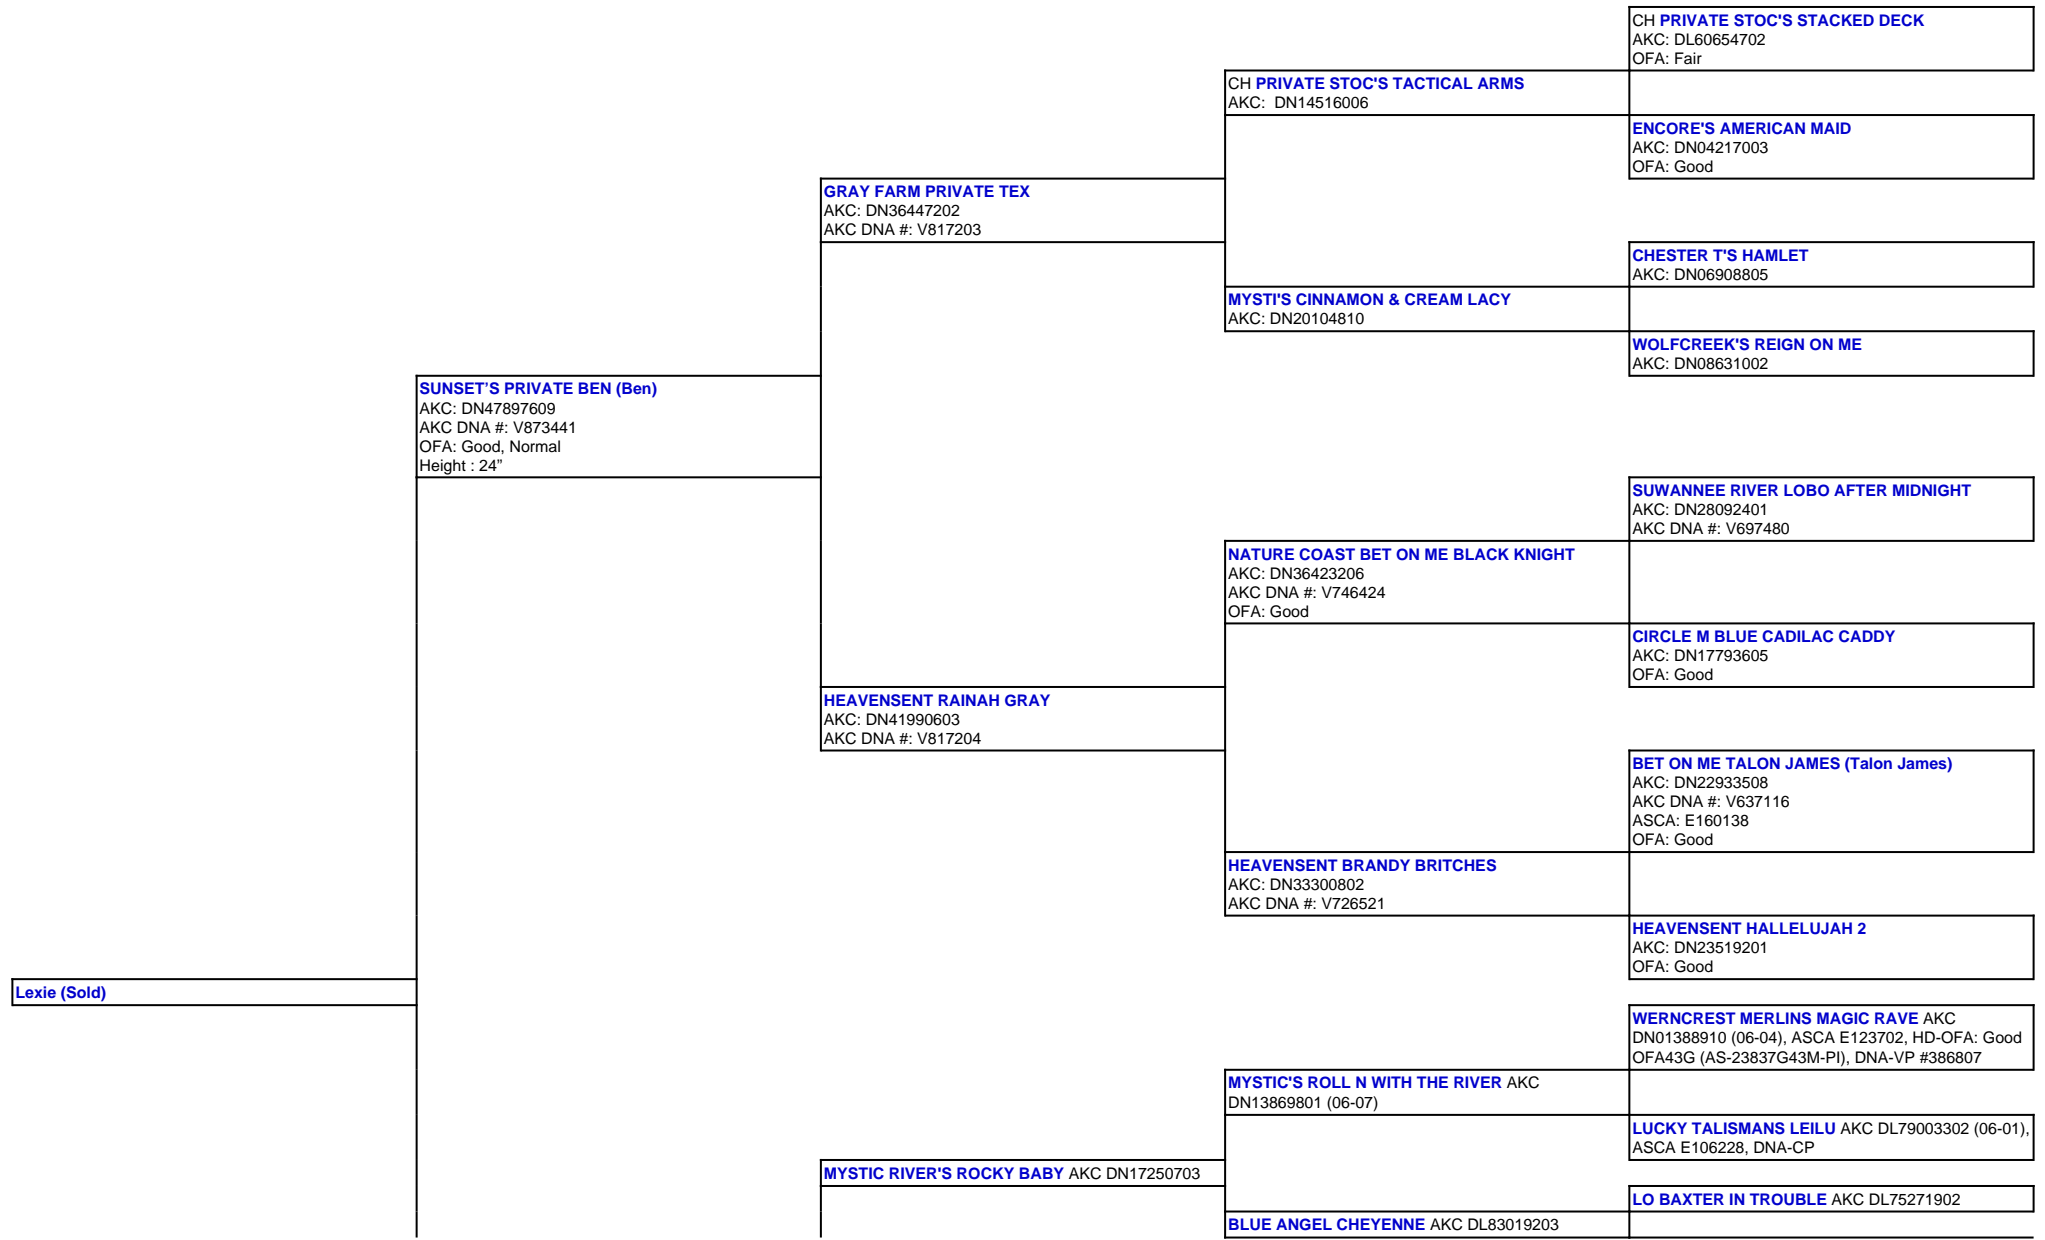

For a more detailed version of this pedigree:
<https://www.sunsetranchaussies.com/profile/lexie-sold>

Pedigree For:
 Lexie (Sold)

SUNSET'S DANCE N ABBY (ABBY) Health Testing
(Pawprint Genetics)

LD LO DE MAGGIE AKC DL76885402 (07-00)

CH CATERA'S LOL GTO AKC: DL72728901, OFA:
Good

STABLEMATES SIRE ROCKY OF LANCELOT AKC
DN09754805

STABLEMATER EASTER SUNDAY AKC
DN00740301 HD-OFA: Good

MYSTIC RIVERS DANCE N DANICA AKC
DN23350106

INT CH SIR SANTO FAIROAKS BLUEGRASS AKC
DN044193/01

SUNNY J'S LADY JESSIE

SUNNY J'S PENNY LANE AKC DN08216003 ASCA
HIII2219