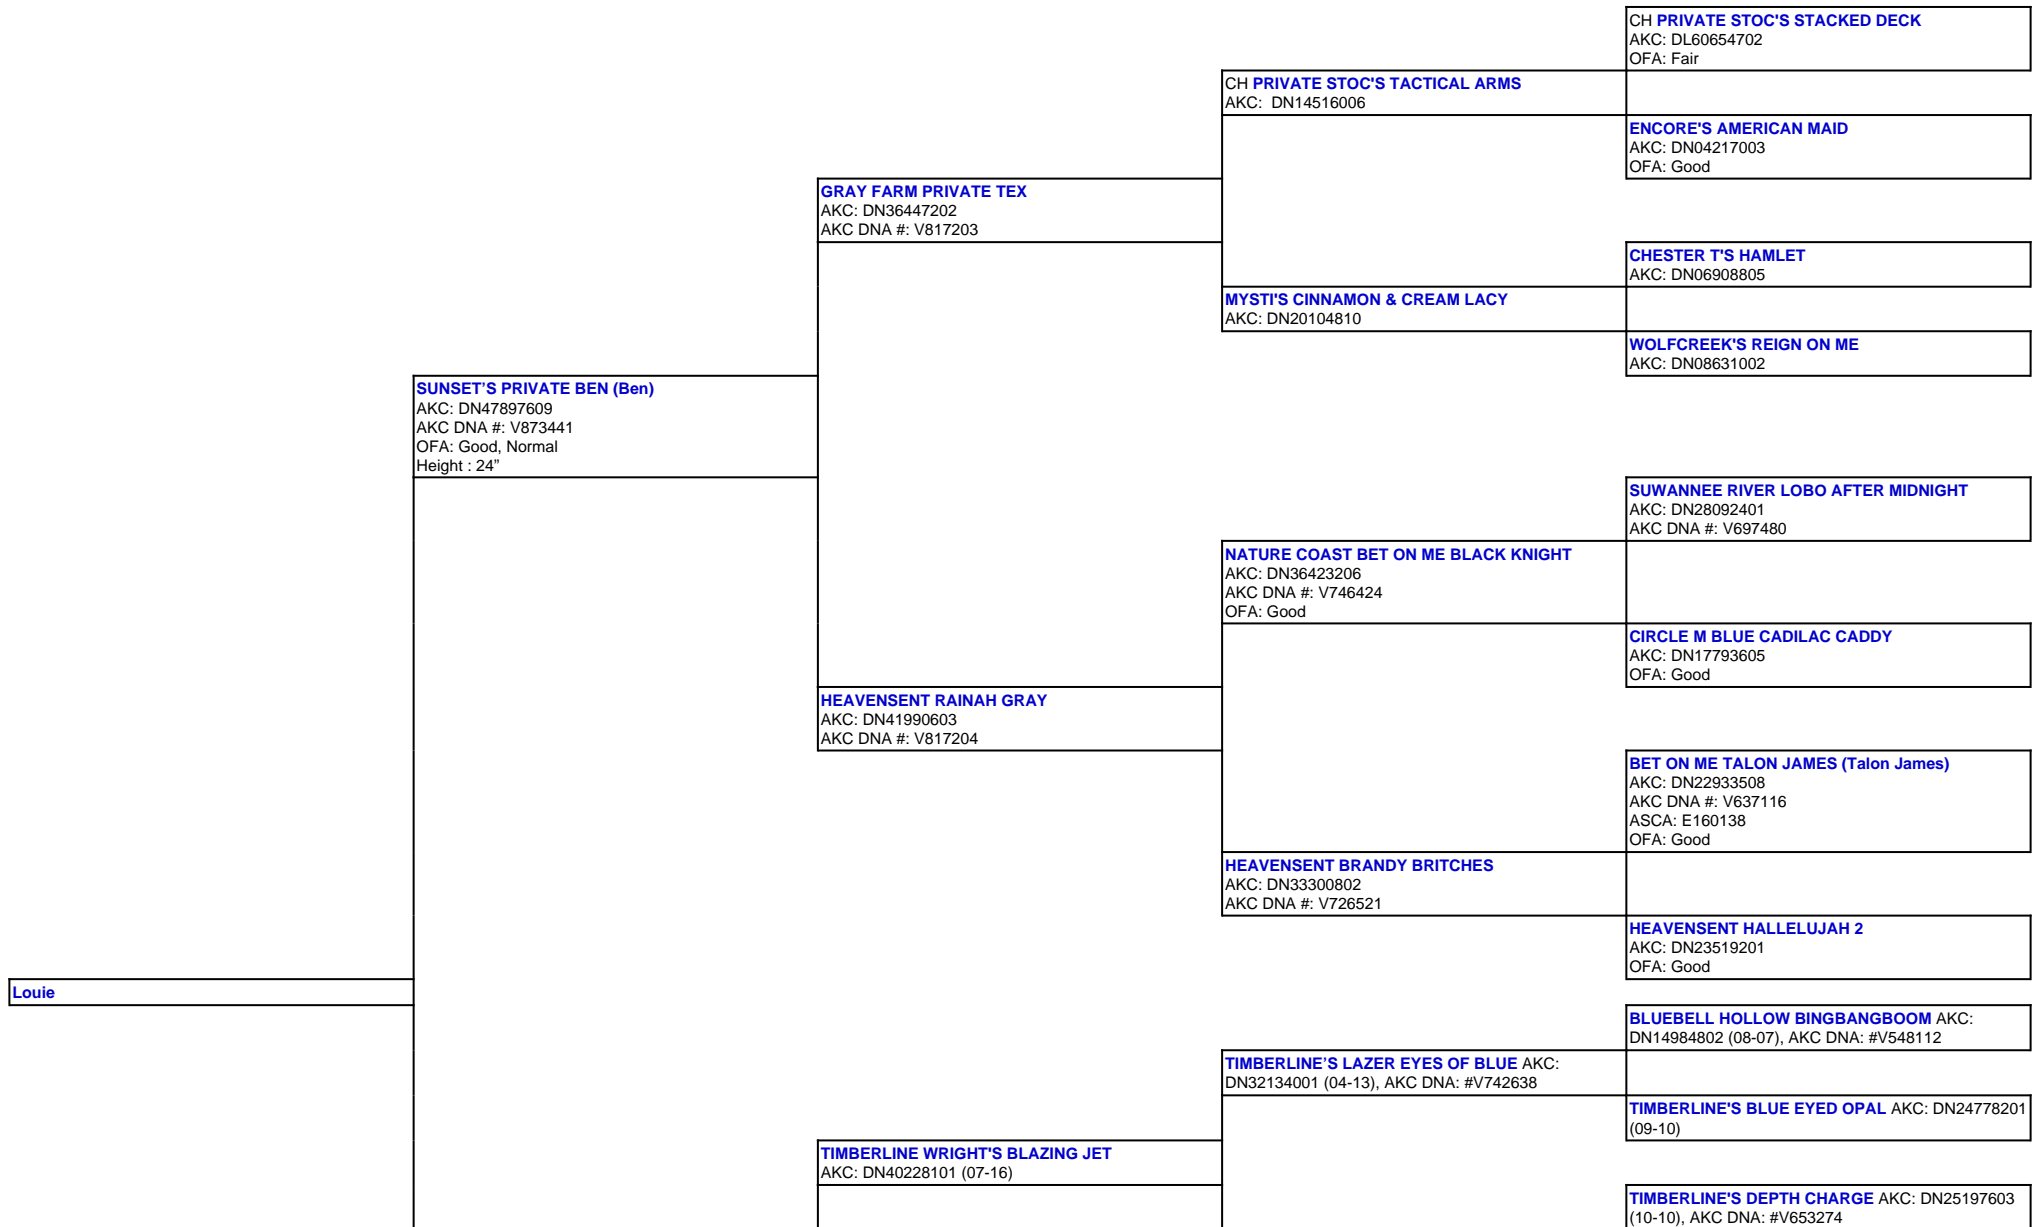

For a more detailed version of this pedigree:
<https://www.sunsetranchaussies.com/profile/louie>

Pedigree For:
 Louie

ARROW H'S LUCIE (Lucie)
AKC: DN50133004
OFA: OFA55G, OFEL55
Height : 20.5"

CANYON CREEK LUCKY H'S ZOEY AKC
DN43895304 (02-17)

TIMBERLINE'S SHAZAM OF JAM AKC: DN30031304
(09-12)

TIMBERLINE'S JAMBALINA AKC: DN25197405 (09-10)

TIMBERLINE'S WOW FACTOR AKC: DN20927701
(02-10), AKC DNA: #V612002

TIMBERLINE'S SMOKIN' BLACK POWDER AKC:
DN37724001 (05-15), AKC DNA: #V747743

TIMBERLINE'S BIT OF BLUE AKC: DN30432805
(09-12)

MILL CREEK'S PATRIOTIC DEVOTION AKC:
DN13201403 (04-08), AKC DNA #V537602

TIMBERLINE'S FANCY GIRL BRIT AKC: DN33773804
(07-15)

TIMBERLINE'S FANCY GIRL AKC: DN27589512 (11-11)