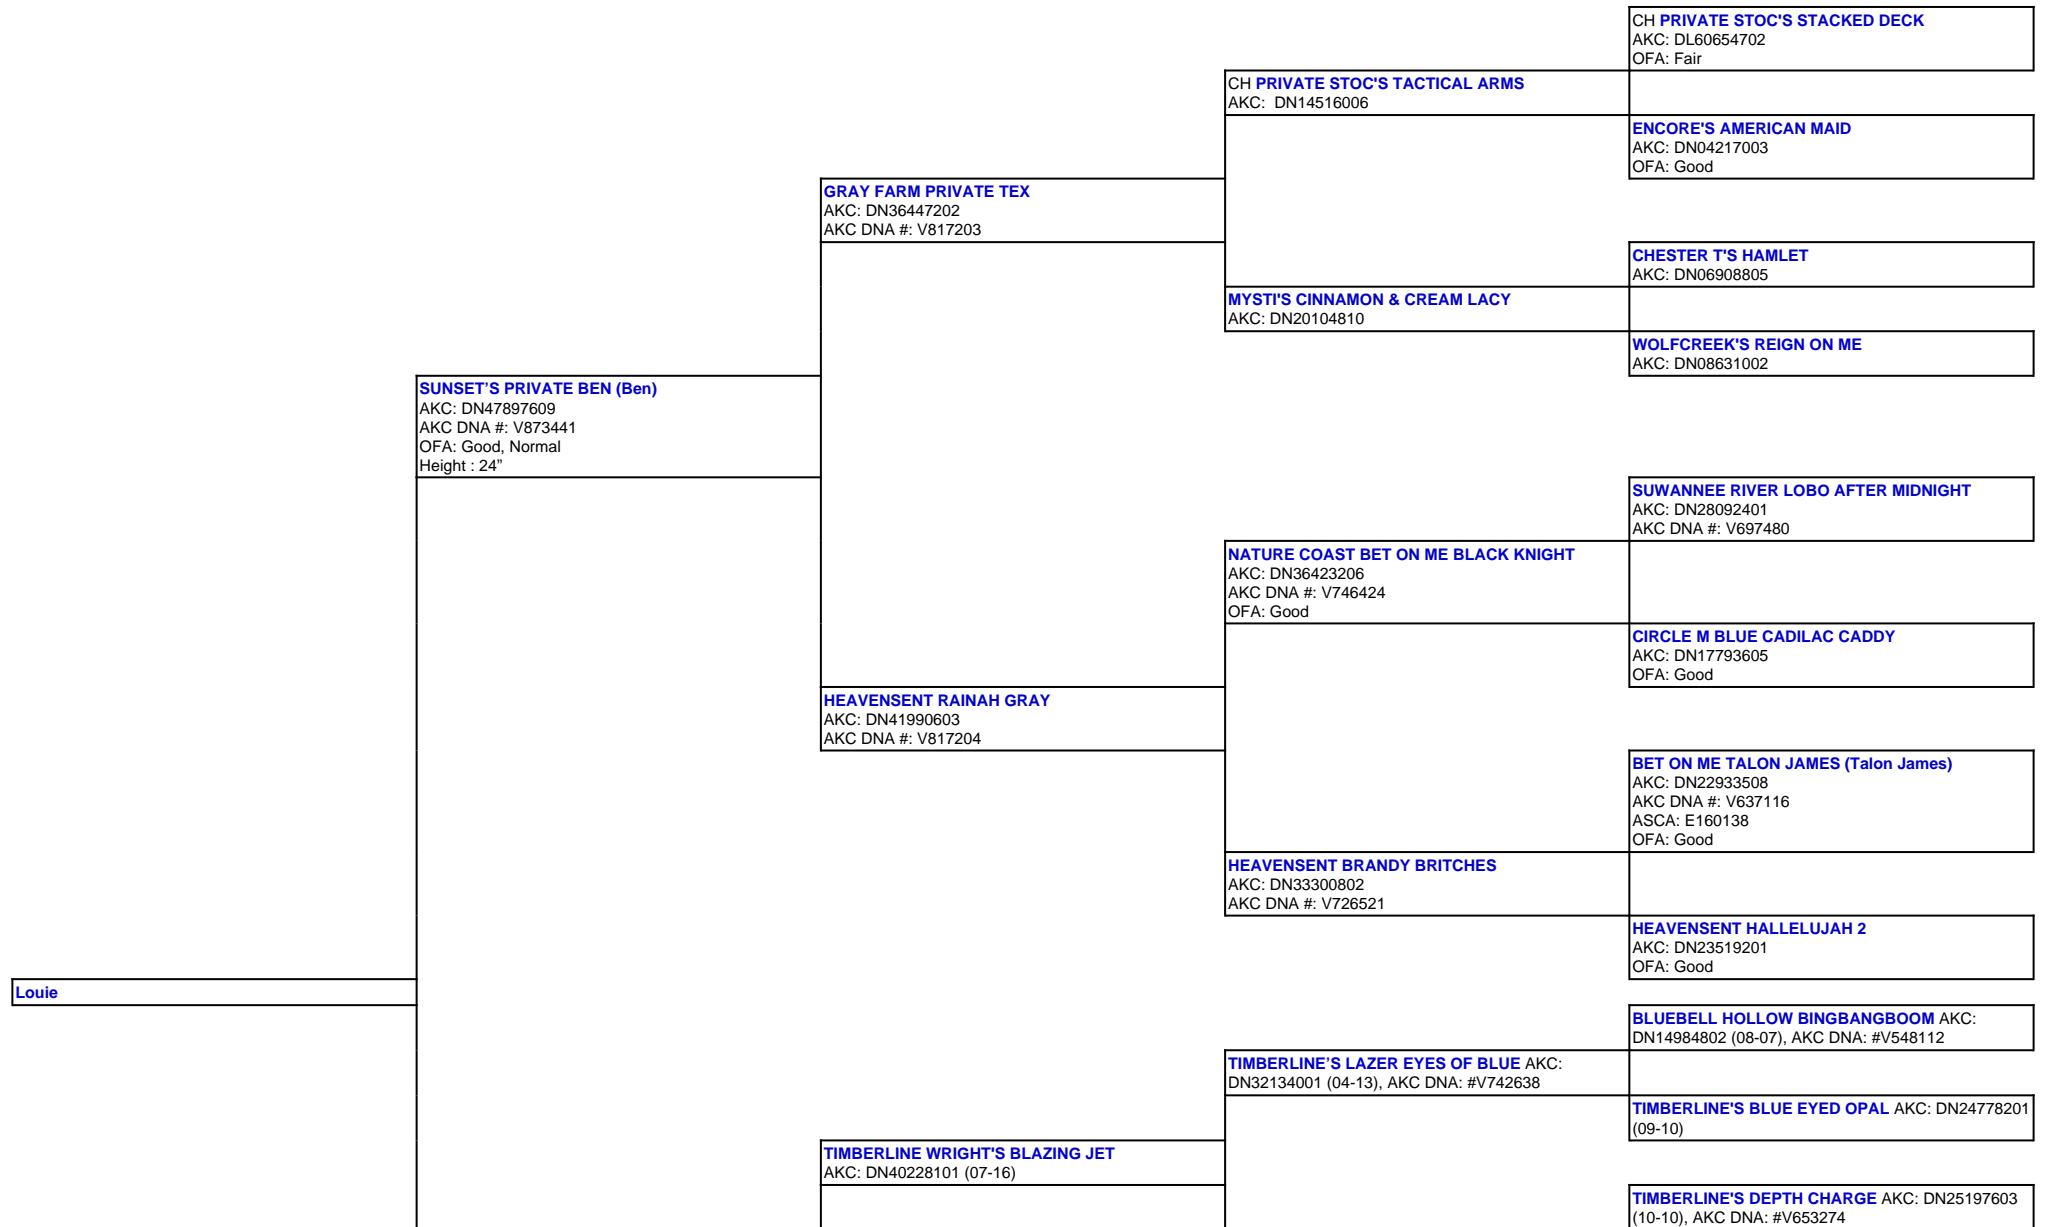

For a more detailed version of this pedigree:
<https://www.sunsetranchaussies.com/profile/louie>

Pedigree For:
 Louie

ARROW H'S LUCIE (Lucie)
AKC: DN50133004
OFA: OFA55G, OFEL55
Height : 20.5"

CANYON CREEK LUCKY H'S ZOEY AKC
DN43895304 (02-17)

TIMBERLINE'S SHAZAM OF JAM AKC: DN30031304
(09-12)

TIMBERLINE'S JAMBALINA AKC: DN25197405 (09-10)

TIMBERLINE'S WOW FACTOR AKC: DN20927701
(02-10), AKC DNA: #V612002

TIMBERLINE'S SMOKIN' BLACK POWDER AKC:
DN37724001 (05-15), AKC DNA: #V747743

TIMBERLINE'S BIT OF BLUE AKC: DN30432805
(09-12)

MILL CREEK'S PATRIOTIC DEVOTION AKC:
DN13201403 (04-08), AKC DNA #V537602

TIMBERLINE'S FANCY GIRL BRIT AKC: DN33773804
(07-15)

TIMBERLINE'S FANCY GIRL AKC: DN27589512 (11-11)