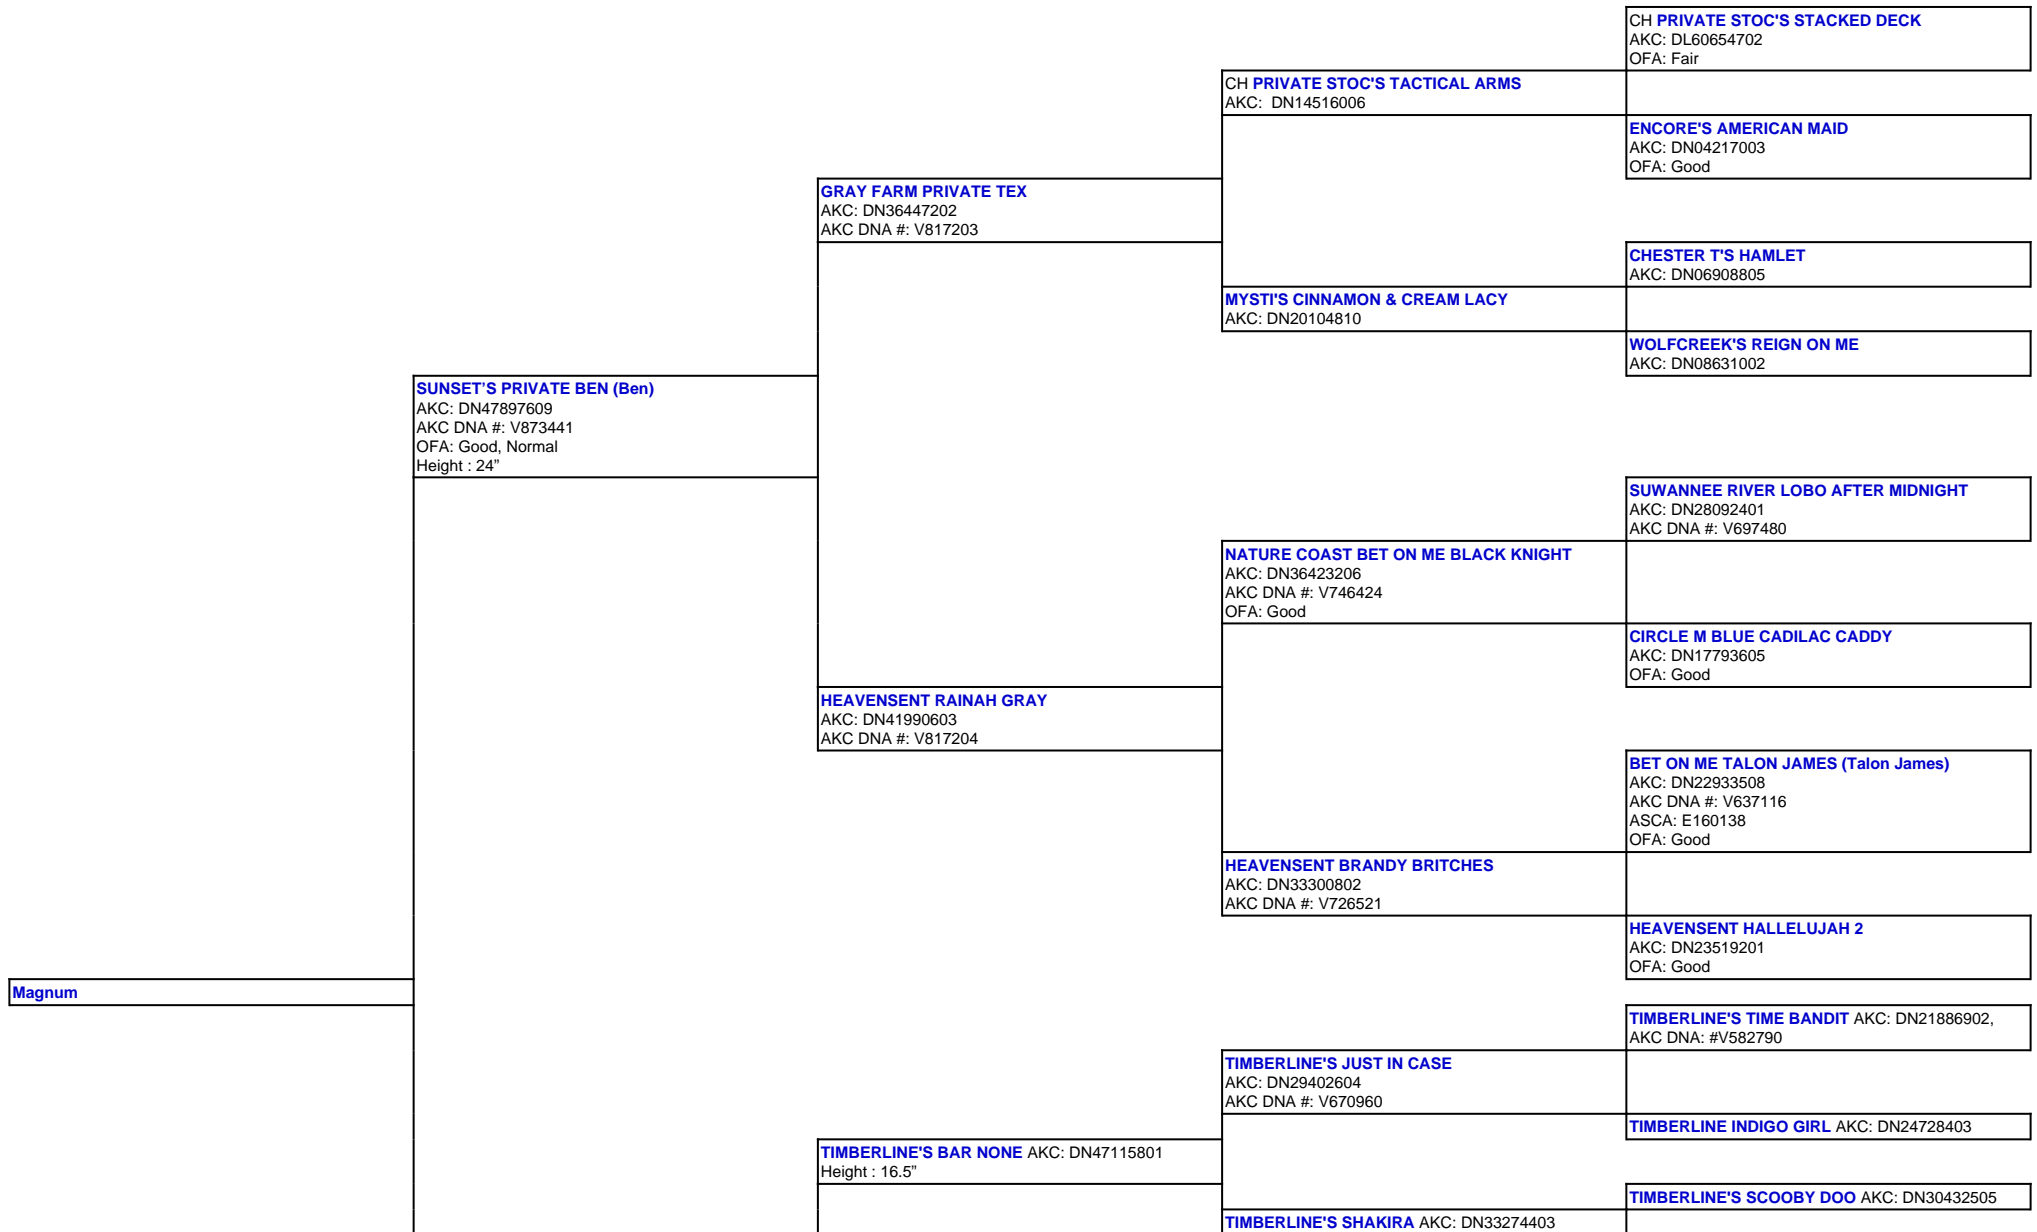

For a more detailed version of this pedigree:  
<https://www.sunsetranchaussies.com/profile/magnum>

Pedigree For:  
 Magnum

**TIMBERLINE LITTLE RIVER BLACK MAGIC (Lizzie)**  
AKC: DN50974904  
Height : 19.5"

**TIMBERLINE'S ADA'S REZAL** AKC: DN47339507  
Height : 15.5"

**TIMBERLINE TOTAL ECLIPSE** AKC: DN24734001  
(03-10)

**BLUEBELL HOLLOW BINGBANGBOOM** AKC:  
DN14984802 (08-07), AKC DNA: #V548112

**TIMBERLINE'S LAZER EYES OF BLUE** AKC:  
DN32134001 (04-13), AKC DNA: #V742638

**TIMBERLINE'S BLUE EYED OPAL** AKC: DN24778201  
(09-10)

**TIMBERLINE'S WOW FACTOR** AKC: DN20927701  
(02-10), AKC DNA: #V612002

**TIMBERLINE'S TRADEMARK** AKC: DN32973702

**TIMBERLINE'S HERE COMES TROUBLE** AKC  
DN26505704