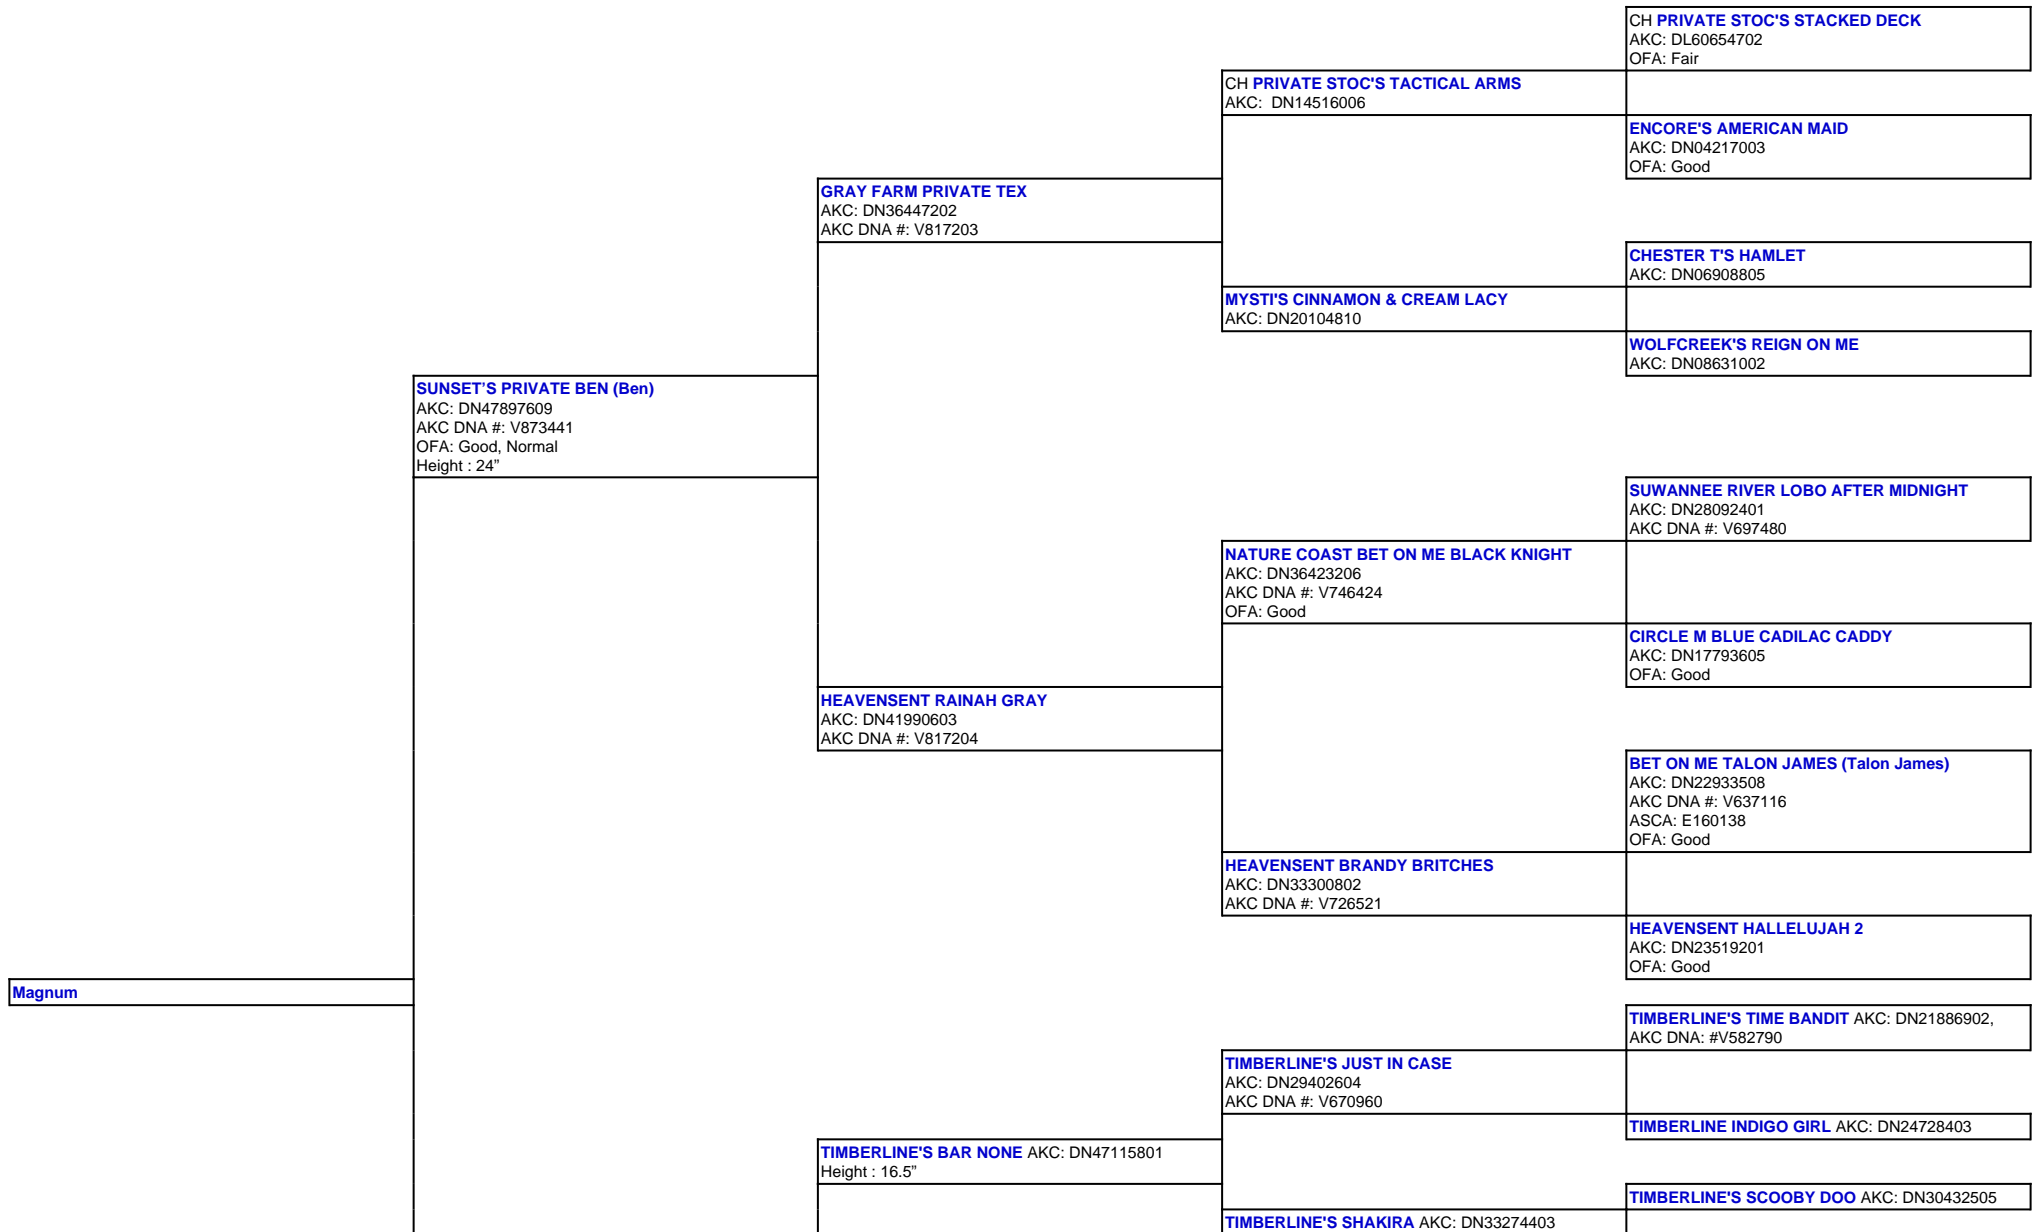

For a more detailed version of this pedigree:
<https://www.sunsetranchaussies.com/profile/magnum>

Pedigree For:
 Magnum

TIMBERLINE LITTLE RIVER BLACK MAGIC (Lizzie)
AKC: DN50974904
Height : 19.5"

TIMBERLINE'S ADA'S REZAL AKC: DN47339507
Height : 15.5"

TIMBERLINE TOTAL ECLIPSE AKC: DN24734001
(03-10)

BLUEBELL HOLLOW BINGBANGBOOM AKC:
DN14984802 (08-07), AKC DNA: #V548112

TIMBERLINE'S LAZER EYES OF BLUE AKC:
DN32134001 (04-13), AKC DNA: #V742638

TIMBERLINE'S BLUE EYED OPAL AKC: DN24778201
(09-10)

TIMBERLINE'S WOW FACTOR AKC: DN20927701
(02-10), AKC DNA: #V612002

TIMBERLINE'S TRADEMARK AKC: DN32973702

TIMBERLINE'S HERE COMES TROUBLE AKC
DN26505704