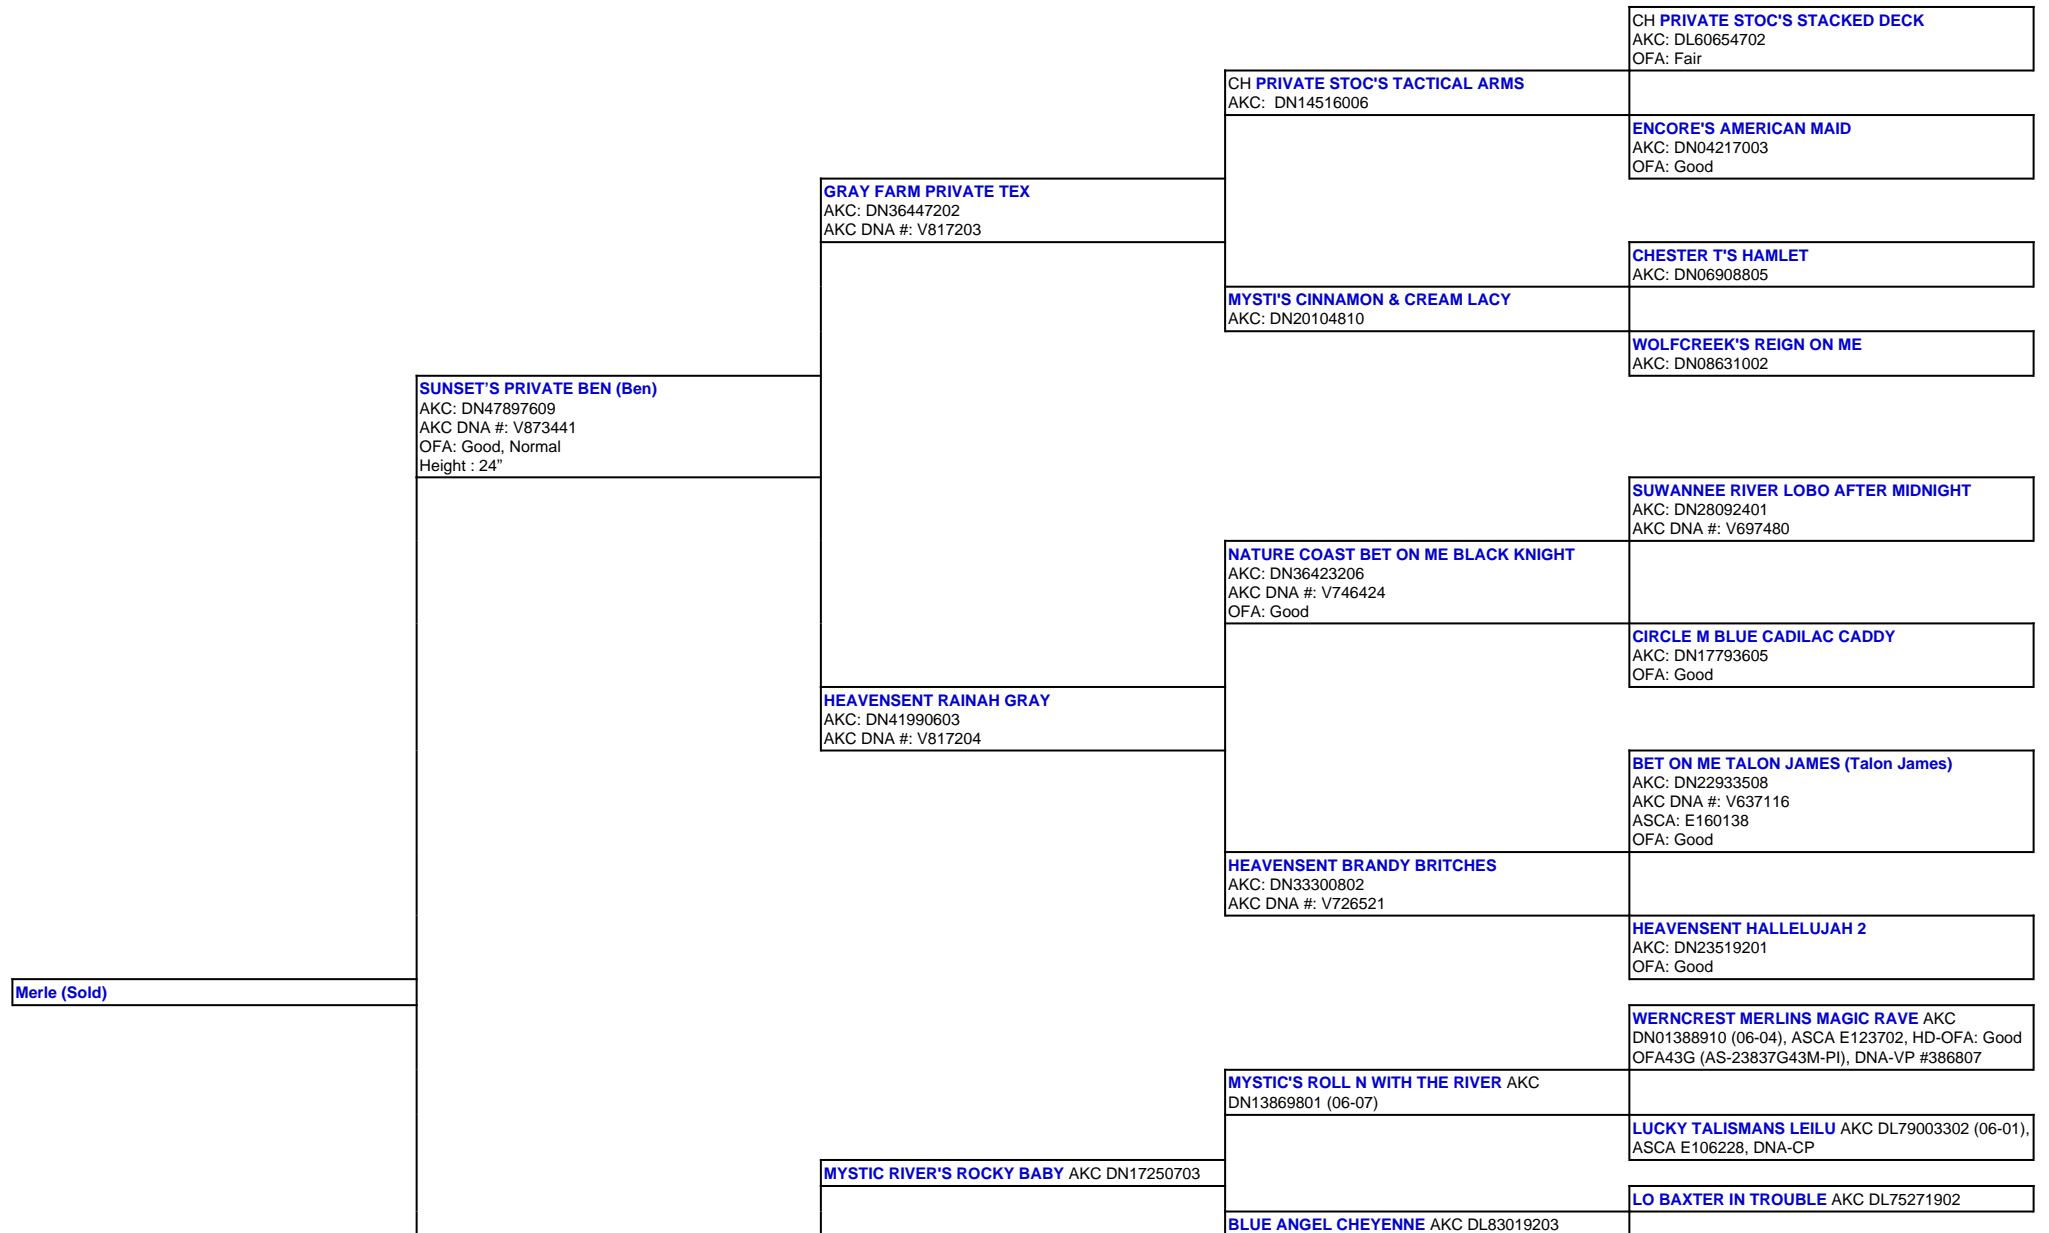

For a more detailed version of this pedigree:  
<https://www.sunsetranchaussies.com/profile/merle-sold>

Pedigree For:  
 Merle (Sold)

**SUNSET'S DANCE N ABBY (ABBY)** Health Testing  
(Pawprint Genetics)

**LD LO DE MAGGIE** AKC DL76885402 (07-00)

CH **CATERA'S LOL GTO** AKC: DL72728901, OFA:  
Good

**STABLEMATES SIRE ROCKY OF LANCELOT** AKC  
DN09754805

**STABLEMATER EASTER SUNDAY** AKC  
DN00740301 HD-OFA: Good

**MYSTIC RIVERS DANCE N DANICA** AKC  
DN23350106

INT CH **SIR SANTO FAIROAKS BLUEGRASS** AKC  
DN044193/01

**SUNNY J'S LADY JESSIE**

**SUNNY J'S PENNY LANE** AKC DN08216003 ASCA  
HIII2219