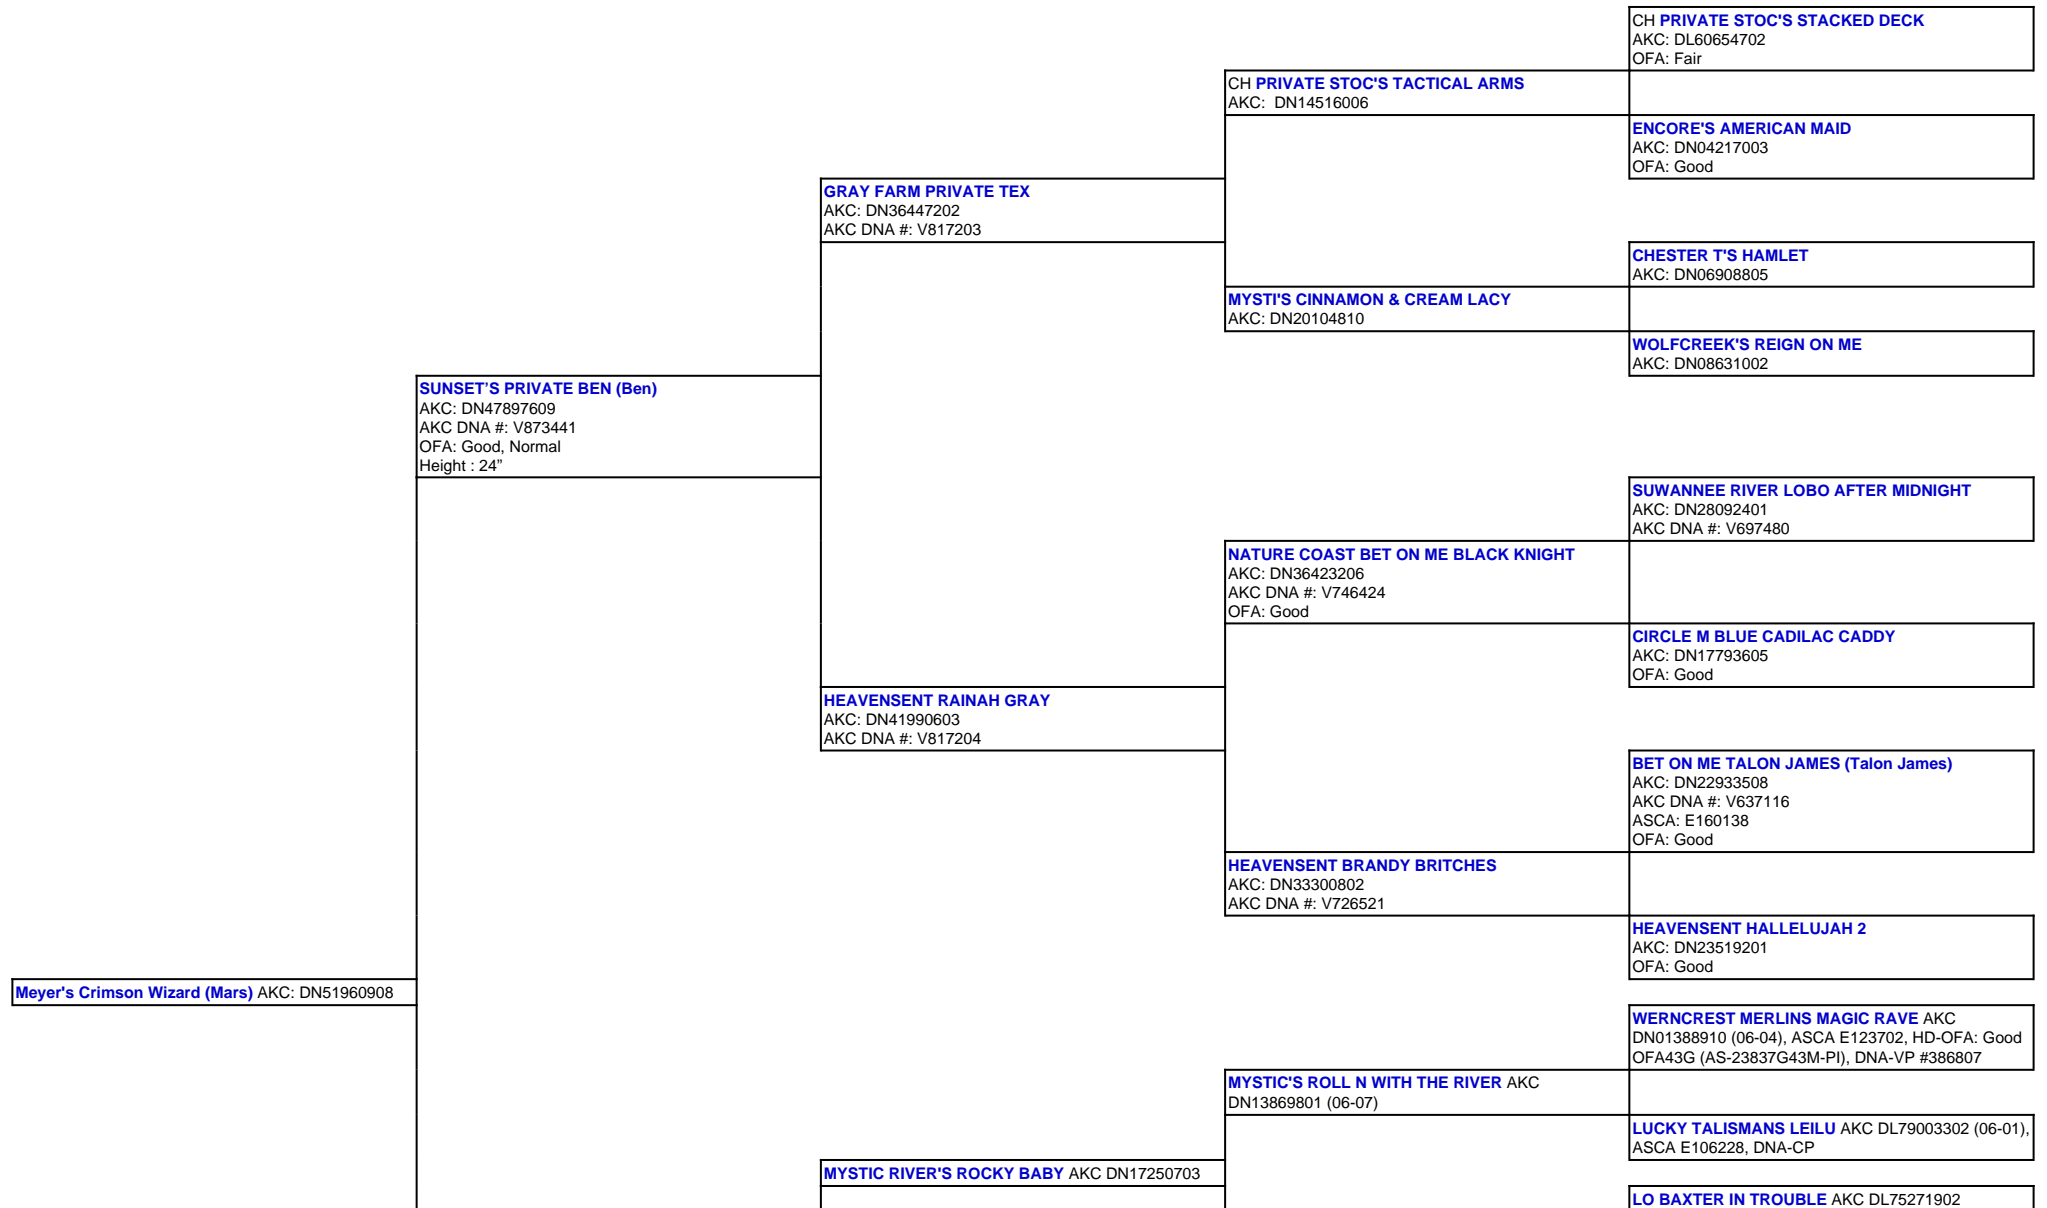

For a more detailed version of this pedigree:

<https://www.sunsetranchaussies.com/profile/meyers-crimson-wizard>

Pedigree For:  
Meyer's Crimson Wizard (Mars)  
AKC: DN51960908

**SUNSET'S DANCE N ABBY (ABBY)** Health Testing  
(Pawprint Genetics)

**BLUE ANGEL CHEYENNE** AKC DL83019203

**LD LO DE MAGGIE** AKC DL76885402 (07-00)

CH **CATERA'S LOL GTO** AKC: DL72728901, OFA:  
Good

**STABLEMATES SIRE ROCKY OF LANCELOT** AKC  
DN09754805

**STABLEMATER EASTER SUNDAY** AKC  
DN00740301 HD-OFA: Good

**MYSTIC RIVERS DANCE N DANICA** AKC  
DN23350106

INT CH **SIR SANTO FAIROAKS BLUEGRASS** AKC  
DN044193/01

**SUNNY J'S LADY JESSIE**

**SUNNY J'S PENNY LANE** AKC DN08216003 ASCA  
H1112219