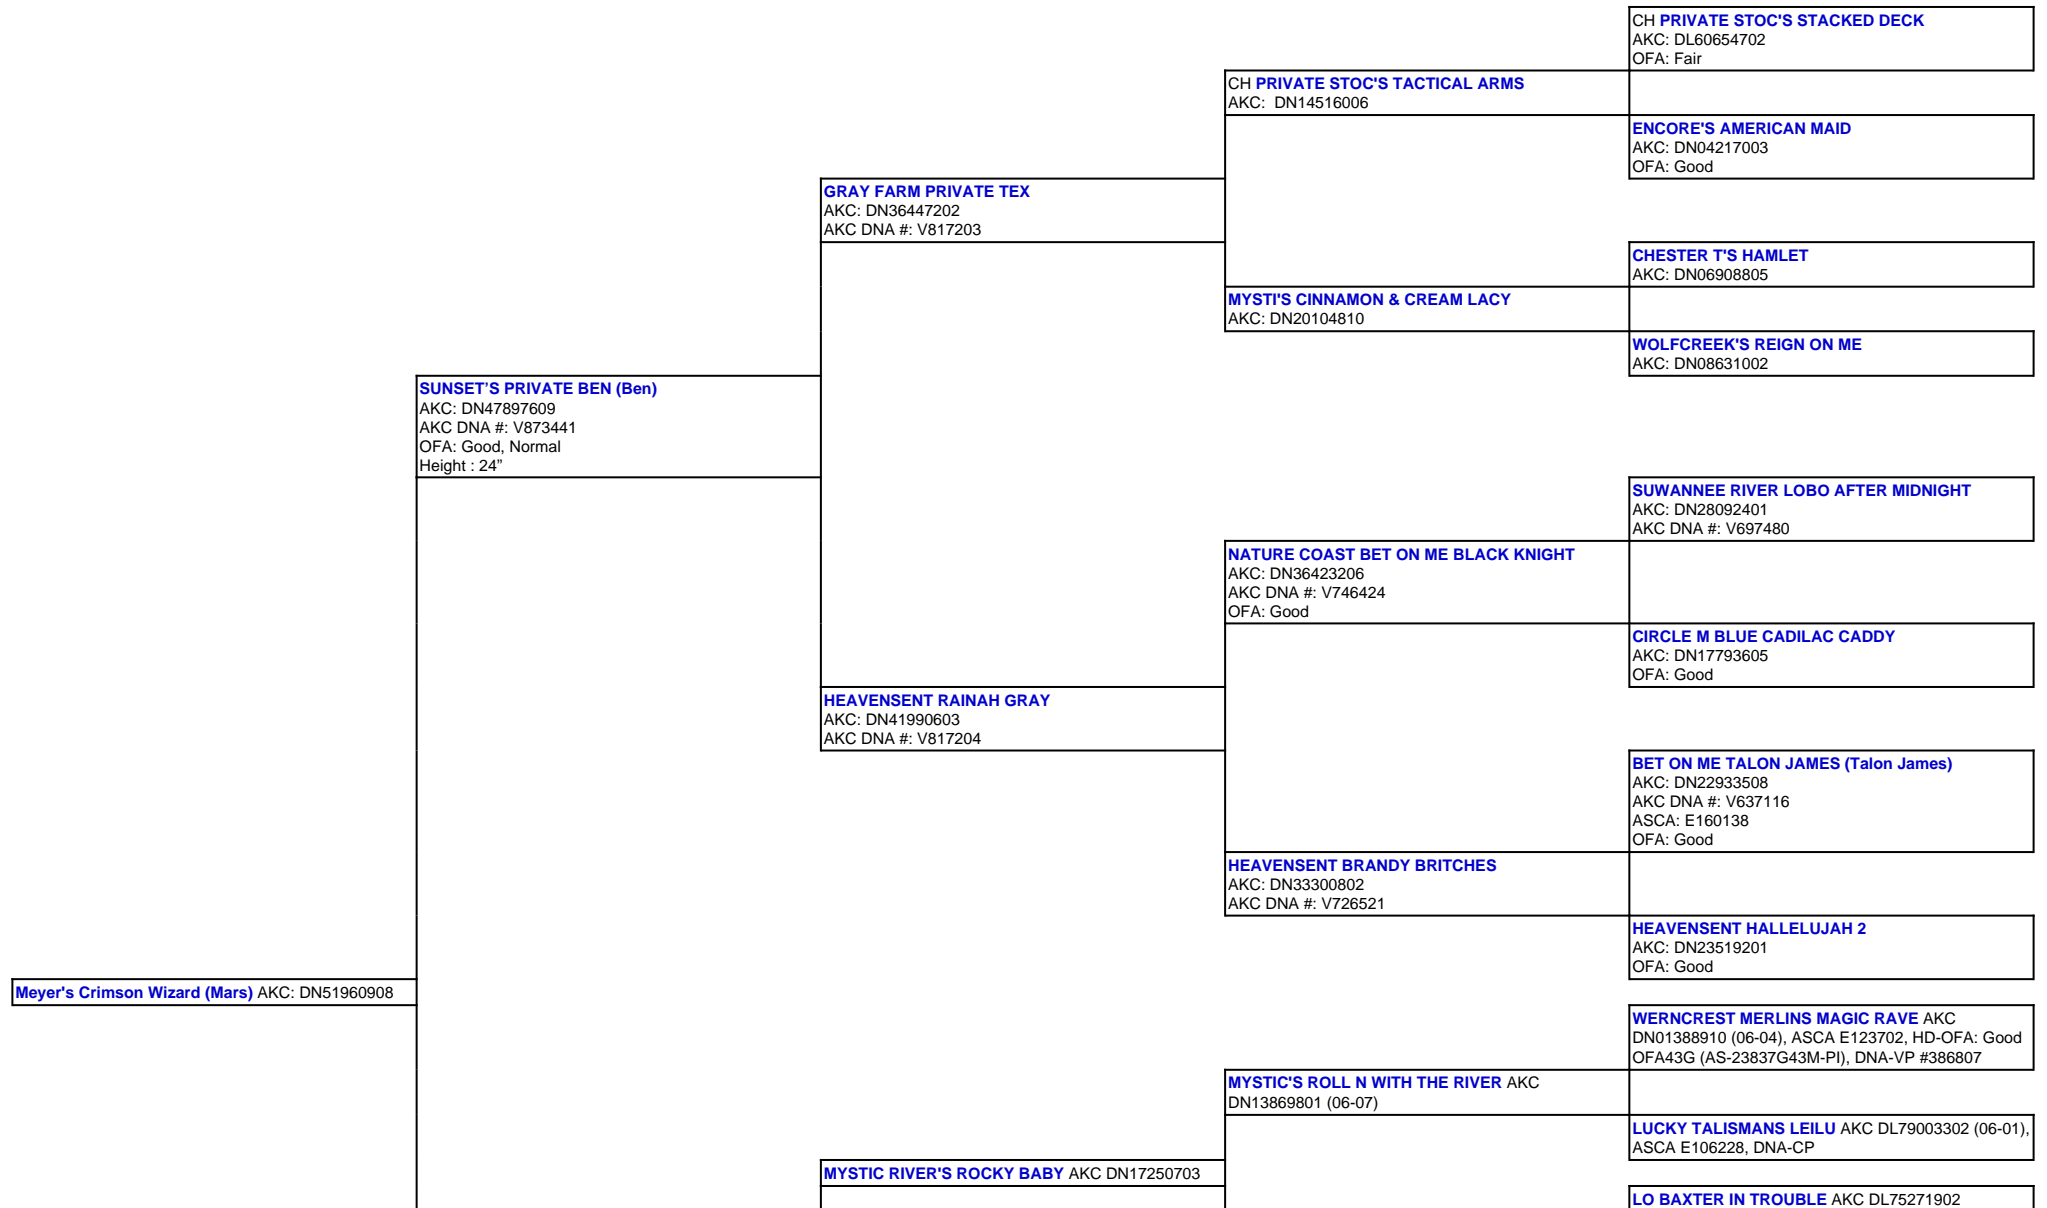

For a more detailed version of this pedigree:

<https://www.sunsetranchaussies.com/profile/meyers-crimson-wizard>

Pedigree For:  
Meyer's Crimson Wizard (Mars)  
AKC: DN51960908

**SUNSET'S DANCE N ABBY (ABBY)** Health Testing  
(Pawprint Genetics)

**BLUE ANGEL CHEYENNE** AKC DL83019203

**LD LO DE MAGGIE** AKC DL76885402 (07-00)

CH **CATERA'S LOL GTO** AKC: DL72728901, OFA:  
Good

**STABLEMATES SIRE ROCKY OF LANCELOT** AKC  
DN09754805

**STABLEMATER EASTER SUNDAY** AKC  
DN00740301 HD-OFA: Good

**MYSTIC RIVERS DANCE N DANICA** AKC  
DN23350106

INT CH **SIR SANTO FAIROAKS BLUEGRASS** AKC  
DN044193/01

**SUNNY J'S LADY JESSIE**

**SUNNY J'S PENNY LANE** AKC DN08216003 ASCA  
HIII2219