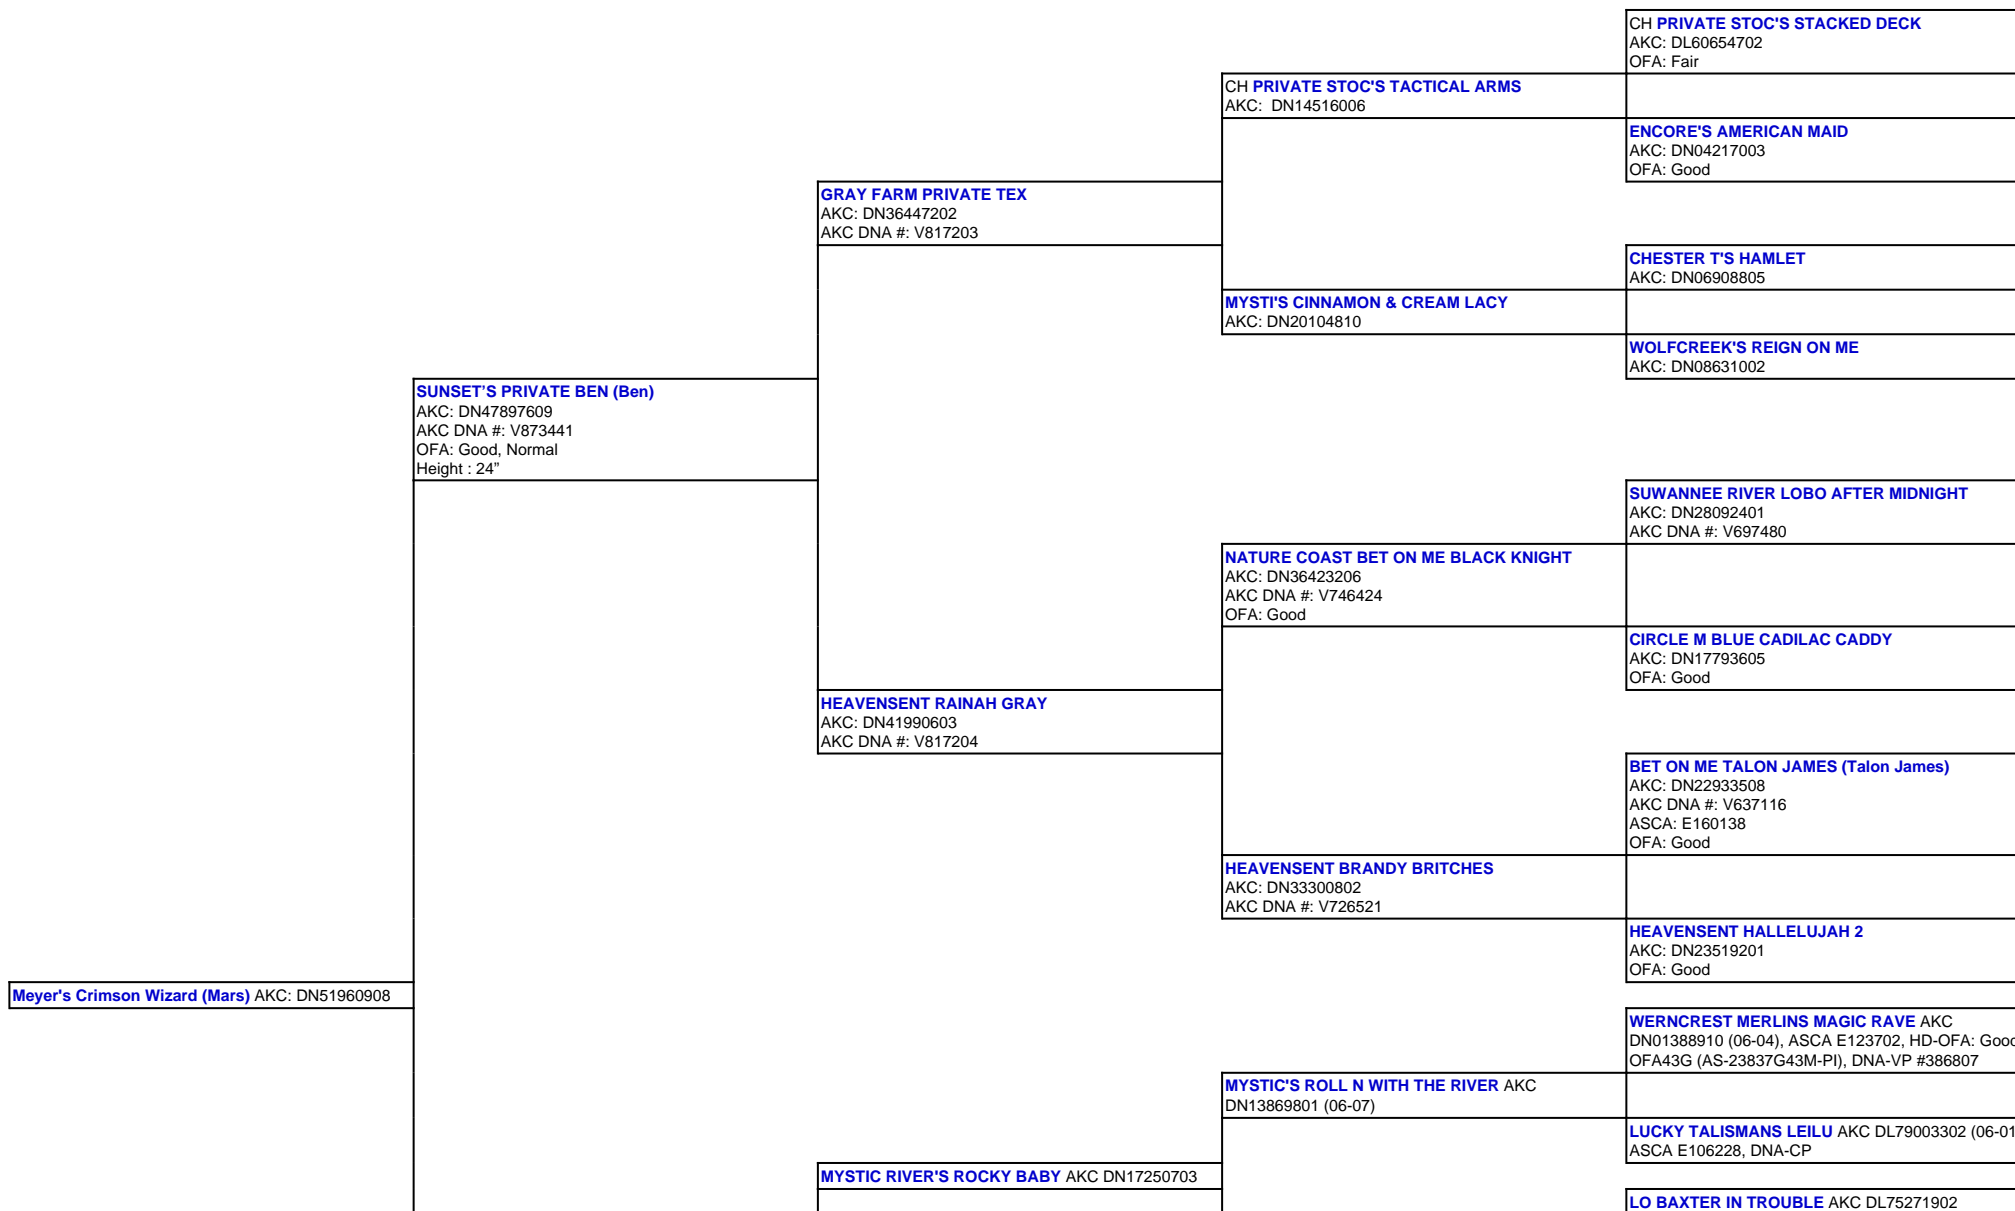

For a more detailed version of this pedigree:

<https://www.sunsetranchaussies.com/profile/meyers-crimson-wizard>

Pedigree For:
Meyer's Crimson Wizard (Mars)
AKC: DN51960908

SUNSET'S DANCE N ABBY (ABBY) Health Testing
(Pawprint Genetics)

MYSTIC RIVERS DANCE N DANICA AKC
DN23350106

BLUE ANGEL CHEYENNE AKC DL83019203

LD LO DE MAGGIE AKC DL76885402 (07-00)

CH **CATERA'S LOL GTO** AKC: DL72728901, OFA:
Good

STABLEMATES SIRE ROCKY OF LANCELOT AKC
DN09754805

STABLEMATER EASTER SUNDAY AKC
DN00740301 HD-OFA: Good

INT CH **SIR SANTO FAIROAKS BLUEGRASS** AKC
DN044193/01

SUNNY J'S LADY JESSIE

SUNNY J'S PENNY LANE AKC DN08216003 ASCA
HIII2219