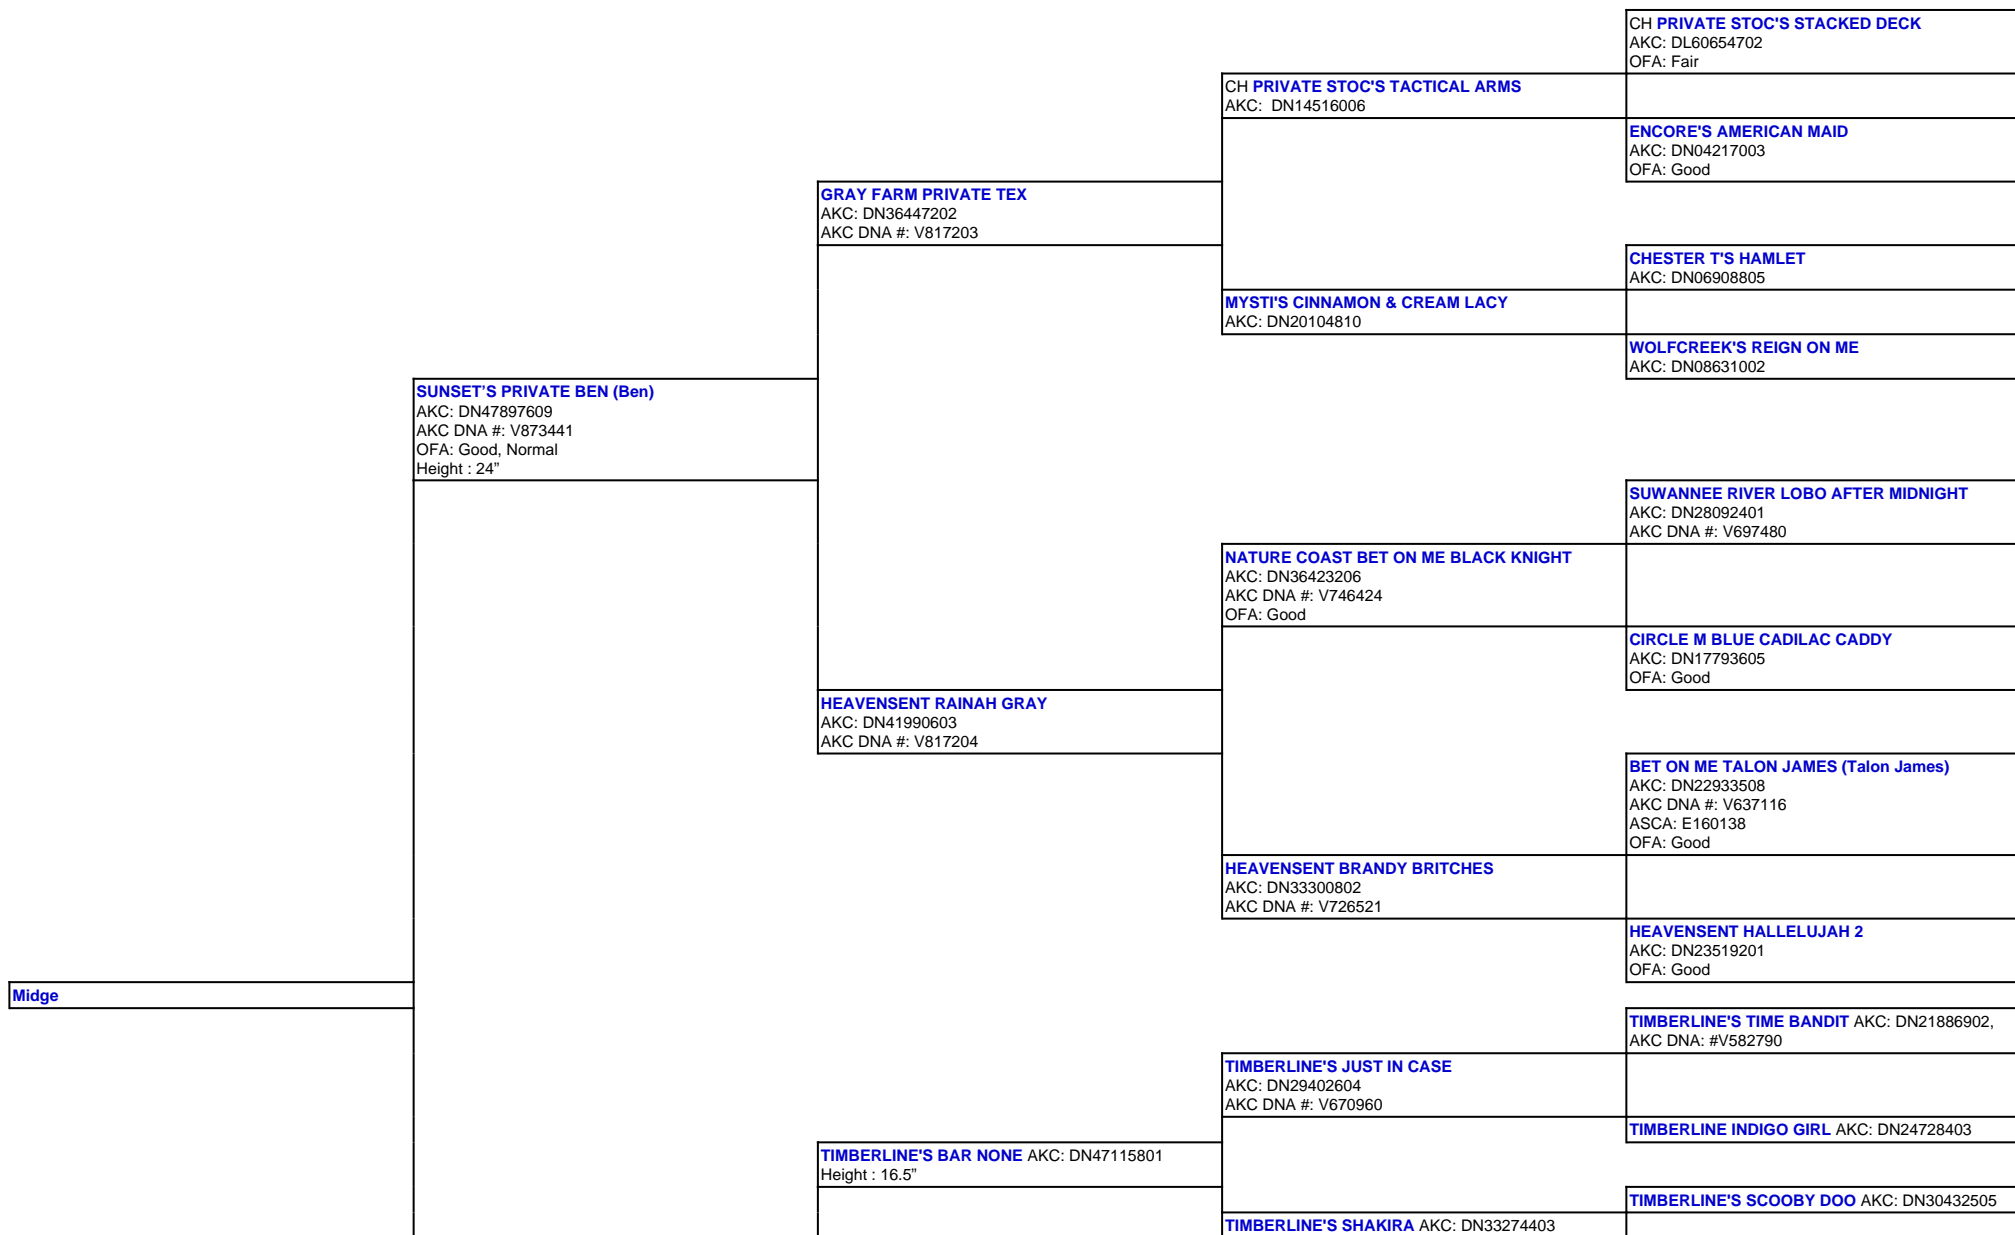

For a more detailed version of this pedigree:
<https://www.sunsetranchaussies.com/profile/midge>

Pedigree For:
Midge

TIMBERLINE LITTLE RIVER BLACK MAGIC (Lizzie)
AKC: DN50974904
Height : 19.5"

TIMBERLINE'S ADA'S REZAL AKC: DN47339507
Height : 15.5"

TIMBERLINE TOTAL ECLIPSE AKC: DN24734001
(03-10)

BLUEBELL HOLLOW BINGBANGBOOM AKC:
DN14984802 (08-07), AKC DNA: #V548112

TIMBERLINE'S LAZER EYES OF BLUE AKC:
DN32134001 (04-13), AKC DNA: #V742638

TIMBERLINE'S BLUE EYED OPAL AKC: DN24778201
(09-10)

TIMBERLINE'S WOW FACTOR AKC: DN20927701
(02-10), AKC DNA: #V612002

TIMBERLINE'S TRADEMARK AKC: DN32973702

TIMBERLINE'S HERE COMES TROUBLE AKC
DN26505704