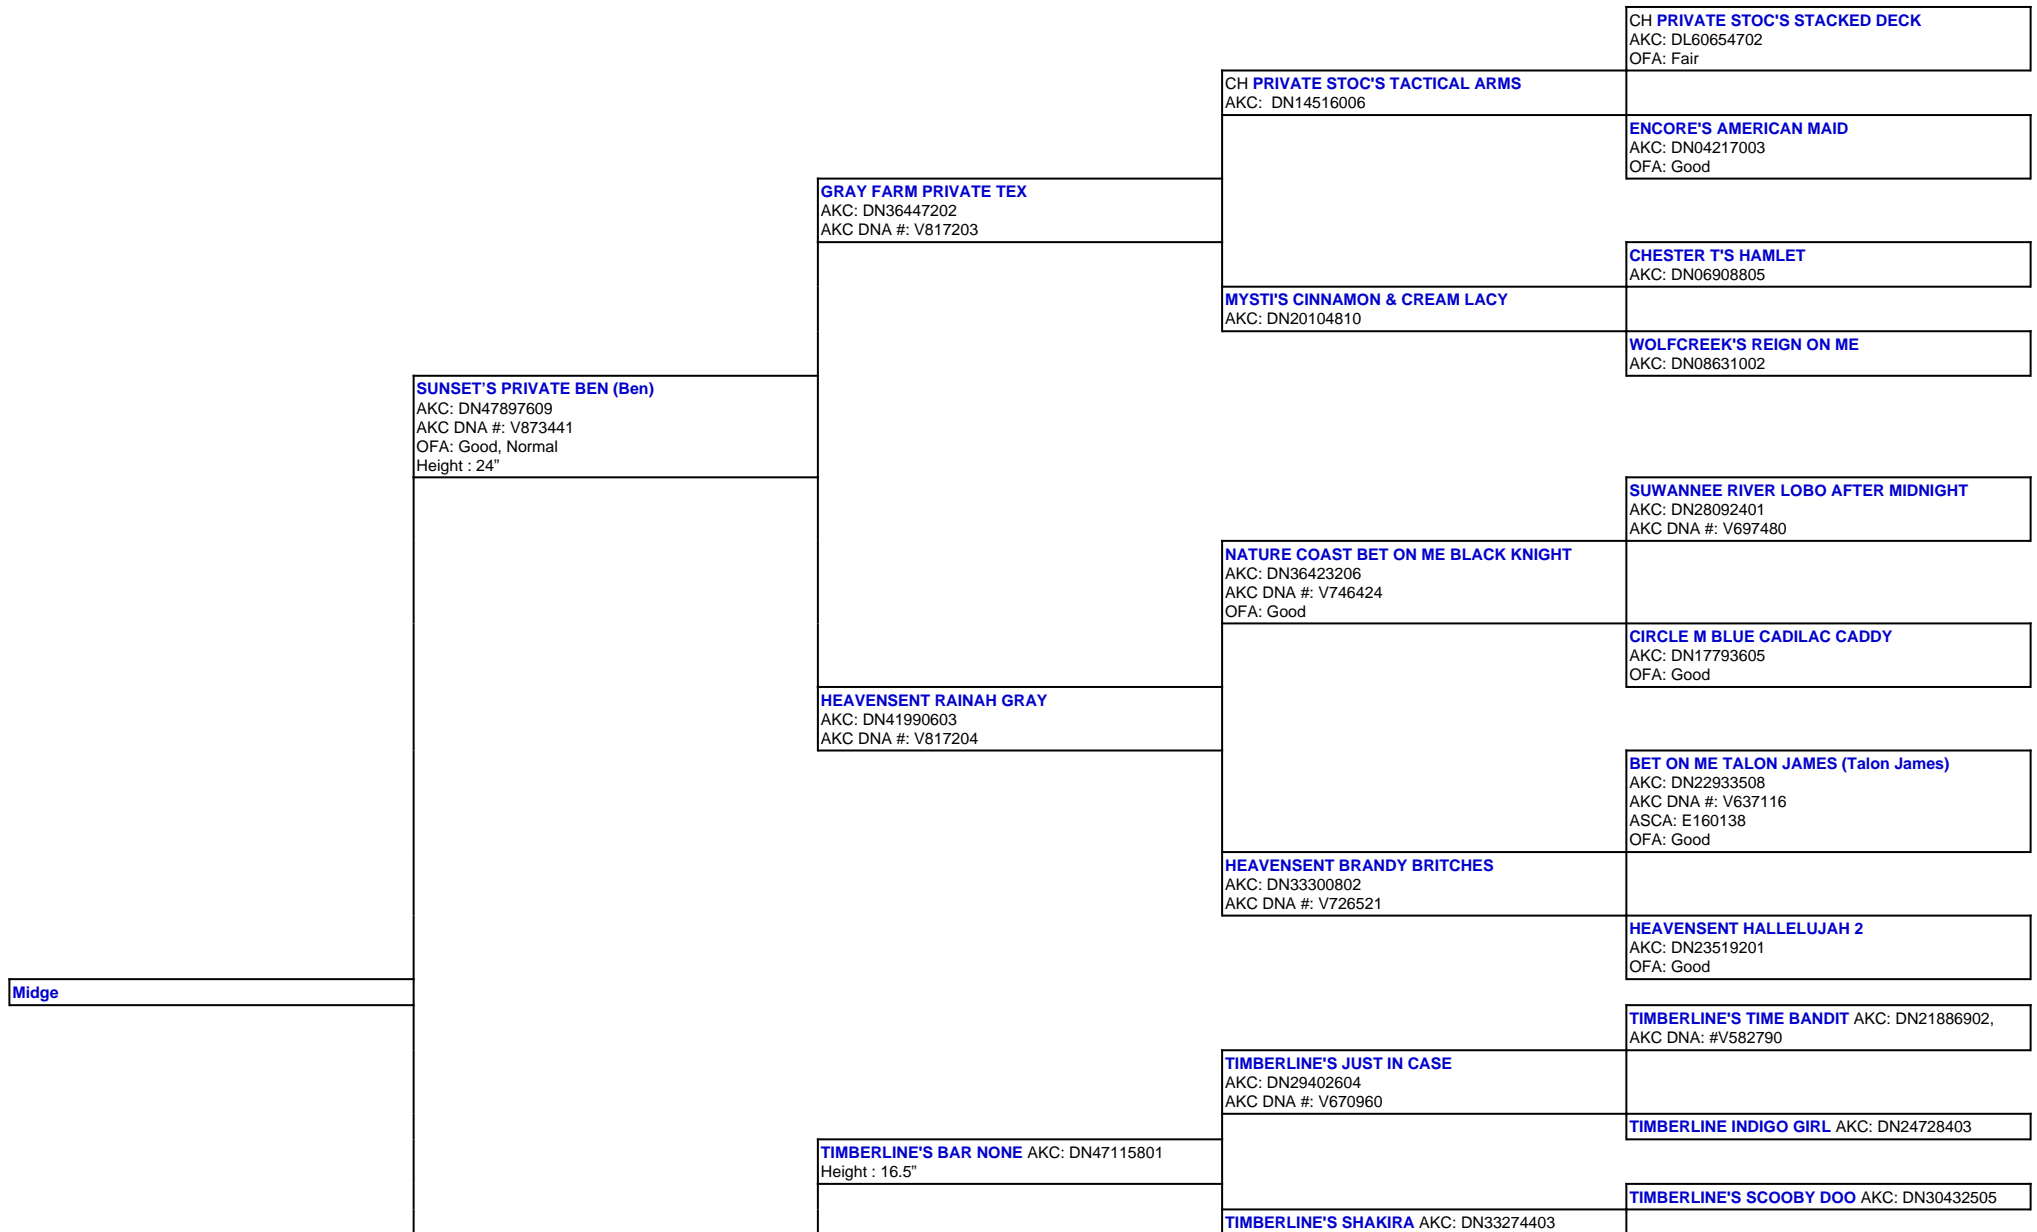

For a more detailed version of this pedigree:  
<https://www.sunsetranchaussies.com/profile/midge>

Pedigree For:  
Midge

**TIMBERLINE LITTLE RIVER BLACK MAGIC (Lizzie)**  
AKC: DN50974904  
Height : 19.5"

**TIMBERLINE'S ADA'S REZAL** AKC: DN47339507  
Height : 15.5"

**TIMBERLINE TOTAL ECLIPSE** AKC: DN24734001  
(03-10)

**BLUEBELL HOLLOW BINGBANGBOOM** AKC:  
DN14984802 (08-07), AKC DNA: #V548112

**TIMBERLINE'S LAZER EYES OF BLUE** AKC:  
DN32134001 (04-13), AKC DNA: #V742638

**TIMBERLINE'S BLUE EYED OPAL** AKC: DN24778201  
(09-10)

**TIMBERLINE'S WOW FACTOR** AKC: DN20927701  
(02-10), AKC DNA: #V612002

**TIMBERLINE'S TRADEMARK** AKC: DN32973702

**TIMBERLINE'S HERE COMES TROUBLE** AKC  
DN26505704