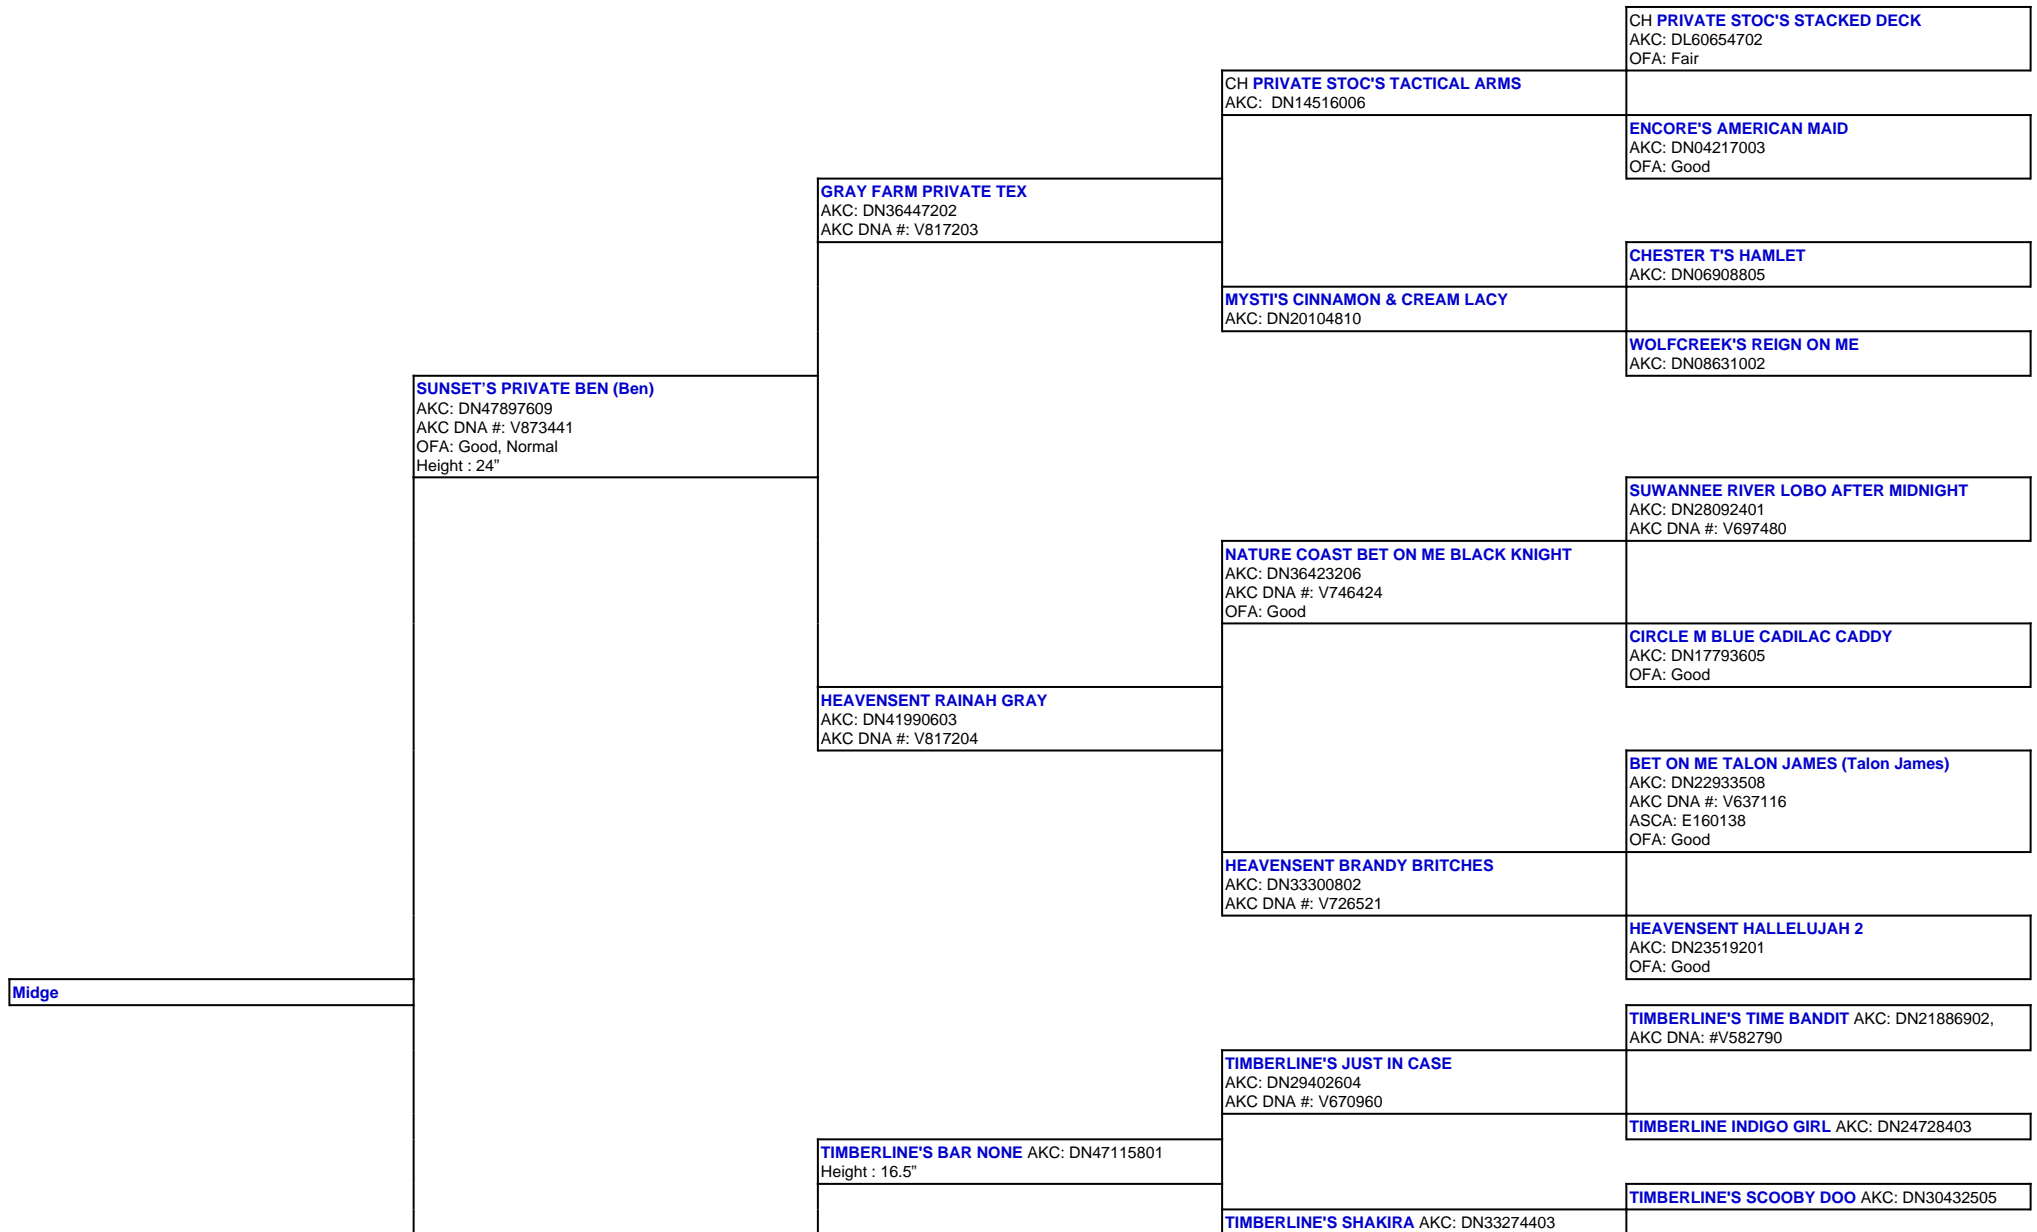

For a more detailed version of this pedigree:
<https://www.sunsetranchaussies.com/profile/midge>

Pedigree For:
Midge

TIMBERLINE LITTLE RIVER BLACK MAGIC (Lizzie)
AKC: DN50974904
Height : 19.5"

TIMBERLINE'S ADA'S REZAL AKC: DN47339507
Height : 15.5"

TIMBERLINE TOTAL ECLIPSE AKC: DN24734001
(03-10)

BLUEBELL HOLLOW BINGBANGBOOM AKC:
DN14984802 (08-07), AKC DNA: #V548112

TIMBERLINE'S LAZER EYES OF BLUE AKC:
DN32134001 (04-13), AKC DNA: #V742638

TIMBERLINE'S BLUE EYED OPAL AKC: DN24778201
(09-10)

TIMBERLINE'S WOW FACTOR AKC: DN20927701
(02-10), AKC DNA: #V612002

TIMBERLINE'S TRADEMARK AKC: DN32973702

TIMBERLINE'S HERE COMES TROUBLE AKC
DN26505704