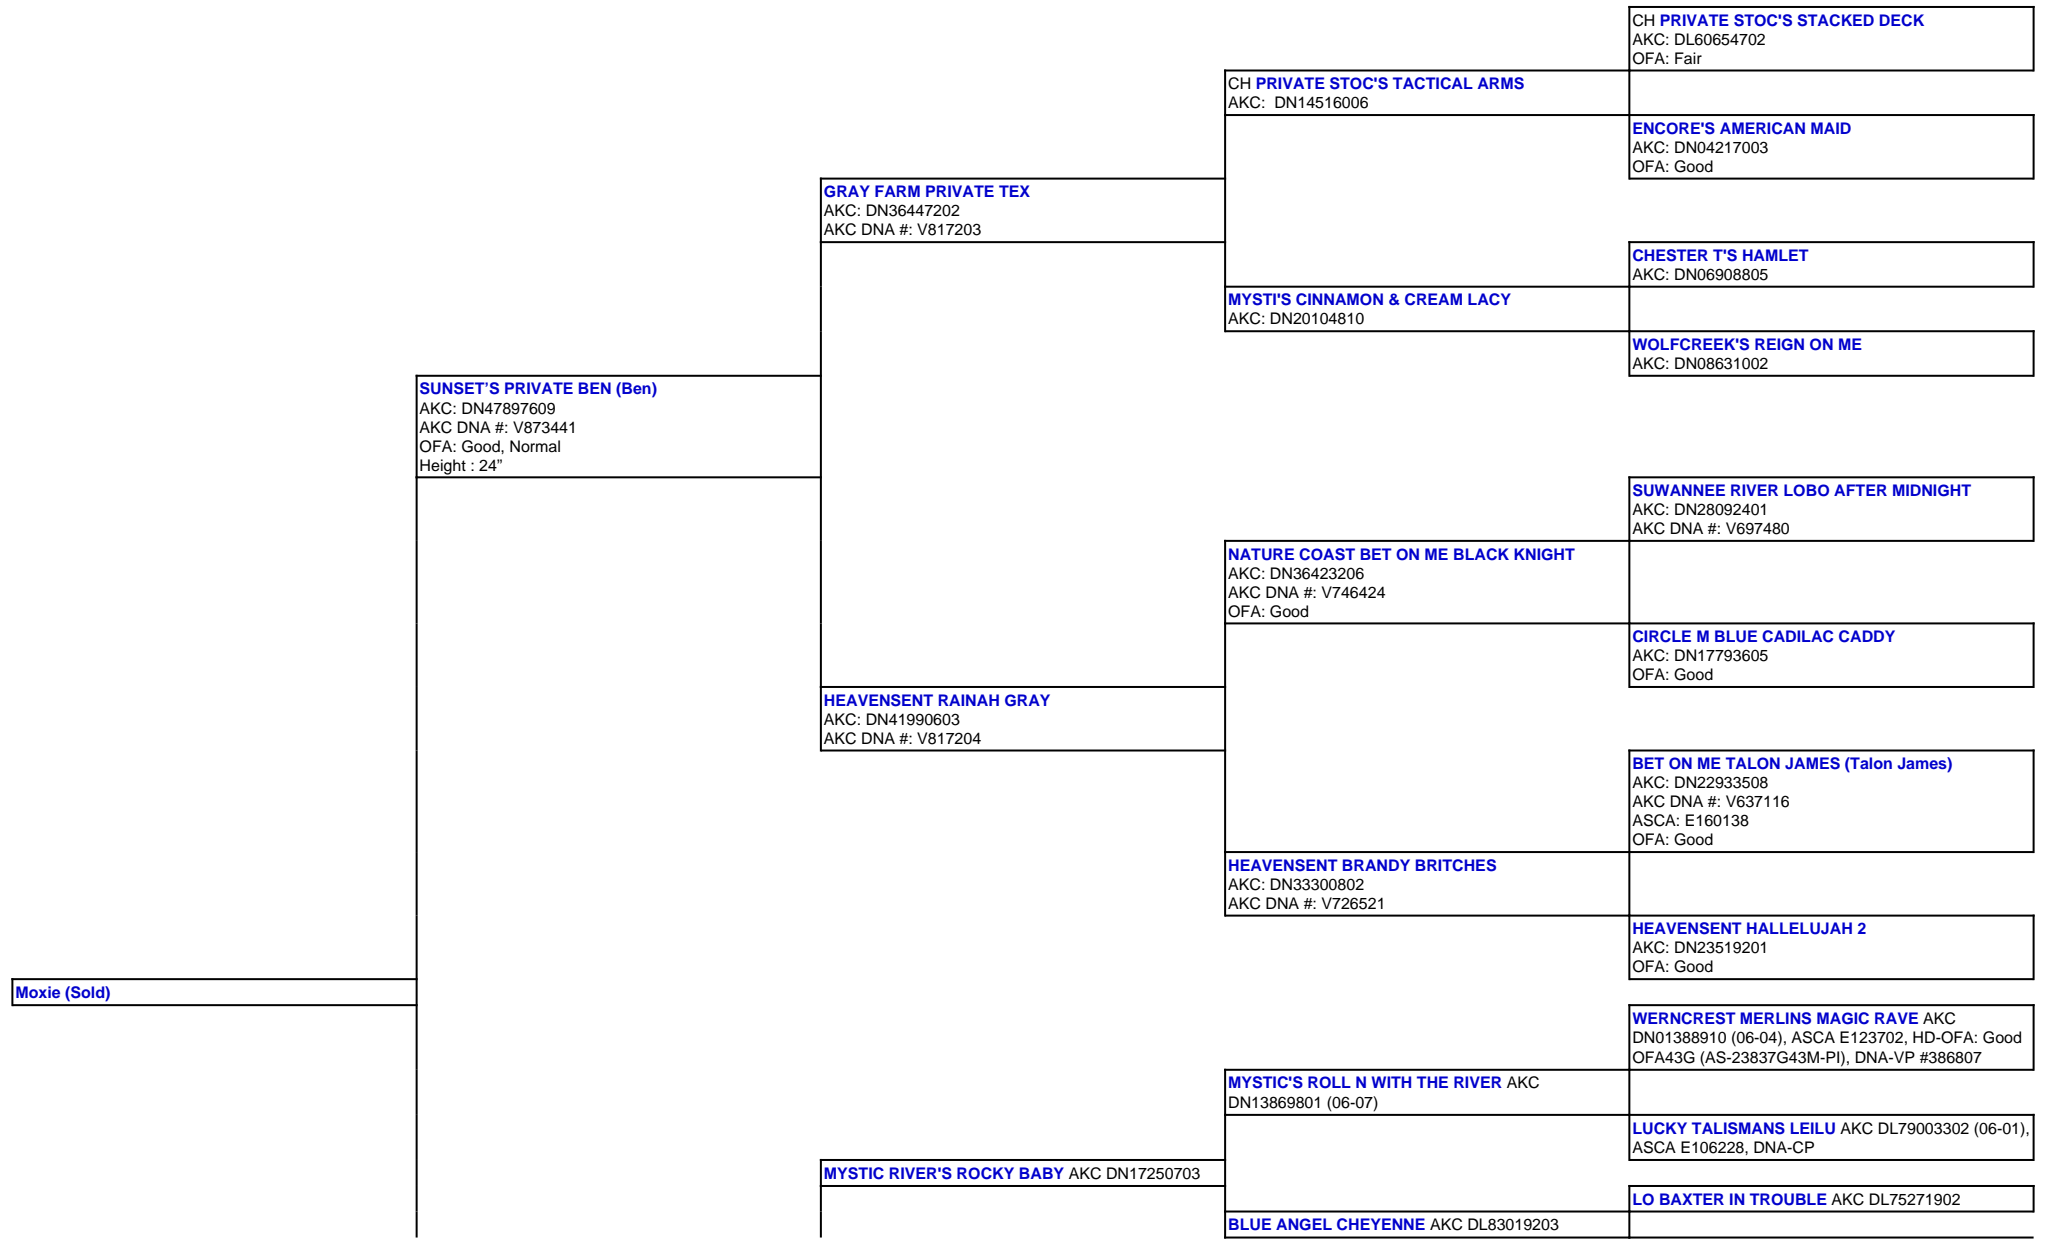

For a more detailed version of this pedigree:
<https://www.sunsetranchaussies.com/profile/moxie-sold>

Pedigree For:
Moxie (Sold)

SUNSET'S DANCE N ABBY (ABBY) Health Testing
(Pawprint Genetics)

LD LO DE MAGGIE AKC DL76885402 (07-00)

CH **CATERA'S LOL GTO** AKC: DL72728901, OFA:
Good

STABLEMATES SIRE ROCKY OF LANCELOT AKC
DN09754805

STABLEMATER EASTER SUNDAY AKC
DN00740301 HD-OFA: Good

MYSTIC RIVERS DANCE N DANICA AKC
DN23350106

INT CH **SIR SANTO FAIROAKS BLUEGRASS** AKC
DN044193/01

SUNNY J'S LADY JESSIE

SUNNY J'S PENNY LANE AKC DN08216003 ASCA
HIII2219