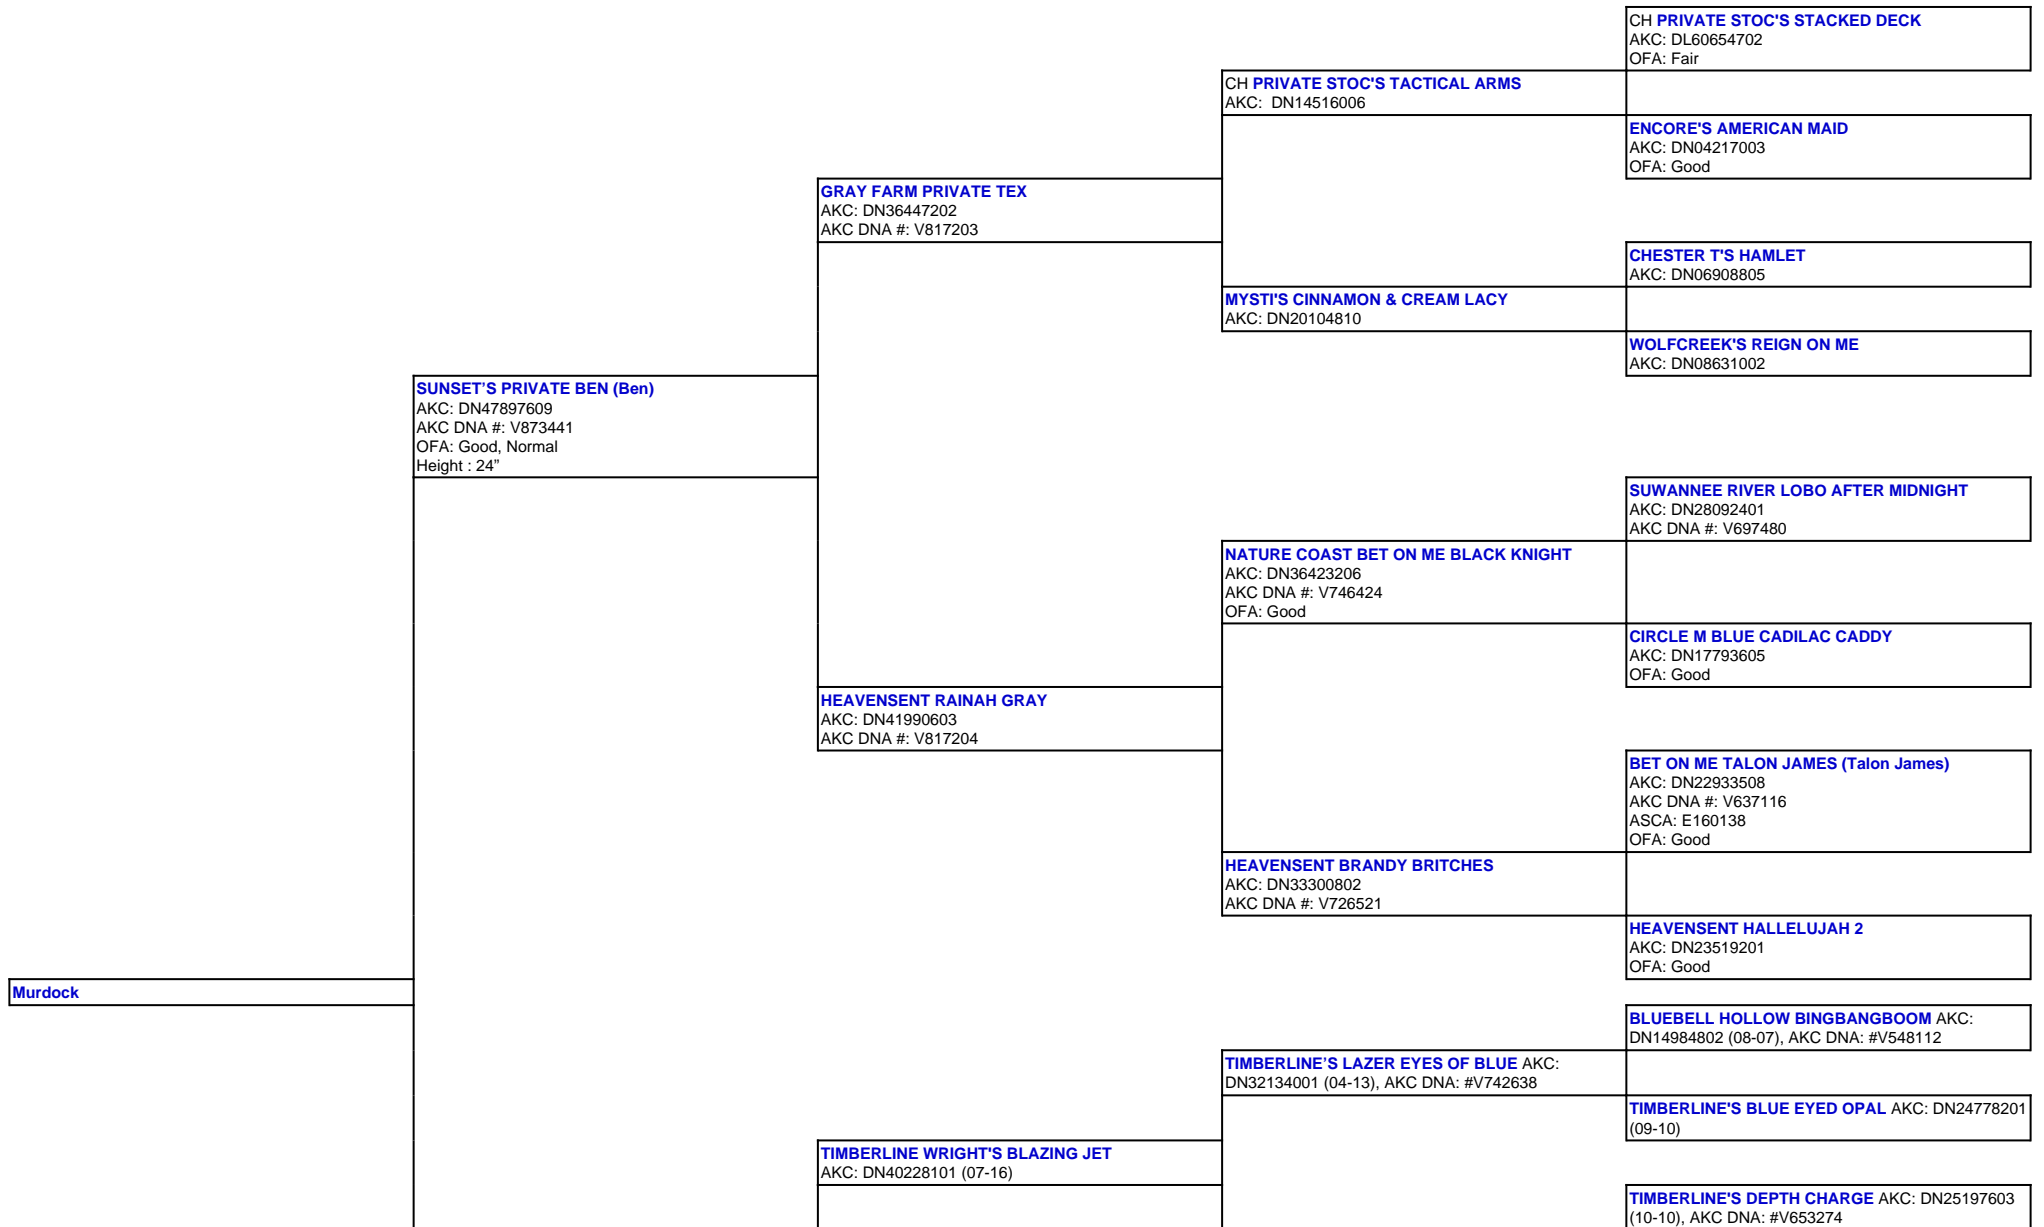

For a more detailed version of this pedigree:
<https://www.sunsetranchaussies.com/profile/murdock>

Pedigree For:
 Murdock

ARROW H'S LUCIE (Lucie)
AKC: DN50133004
OFA: OFA55G, OFEL55
Height : 20.5"

CANYON CREEK LUCKY H'S ZOEY AKC
DN43895304 (02-17)

TIMBERLINE'S SHAZAM OF JAM AKC: DN30031304
(09-12)

TIMBERLINE'S JAMBALINA AKC: DN25197405 (09-10)

TIMBERLINE'S WOW FACTOR AKC: DN20927701
(02-10), AKC DNA: #V612002

TIMBERLINE'S SMOKIN' BLACK POWDER AKC:
DN37724001 (05-15), AKC DNA: #V747743

TIMBERLINE'S BIT OF BLUE AKC: DN30432805
(09-12)

MILL CREEK'S PATRIOTIC DEVOTION AKC:
DN13201403 (04-08), AKC DNA #V537602

TIMBERLINE'S FANCY GIRL BRIT AKC: DN33773804
(07-15)

TIMBERLINE'S FANCY GIRL AKC: DN27589512 (11-11)