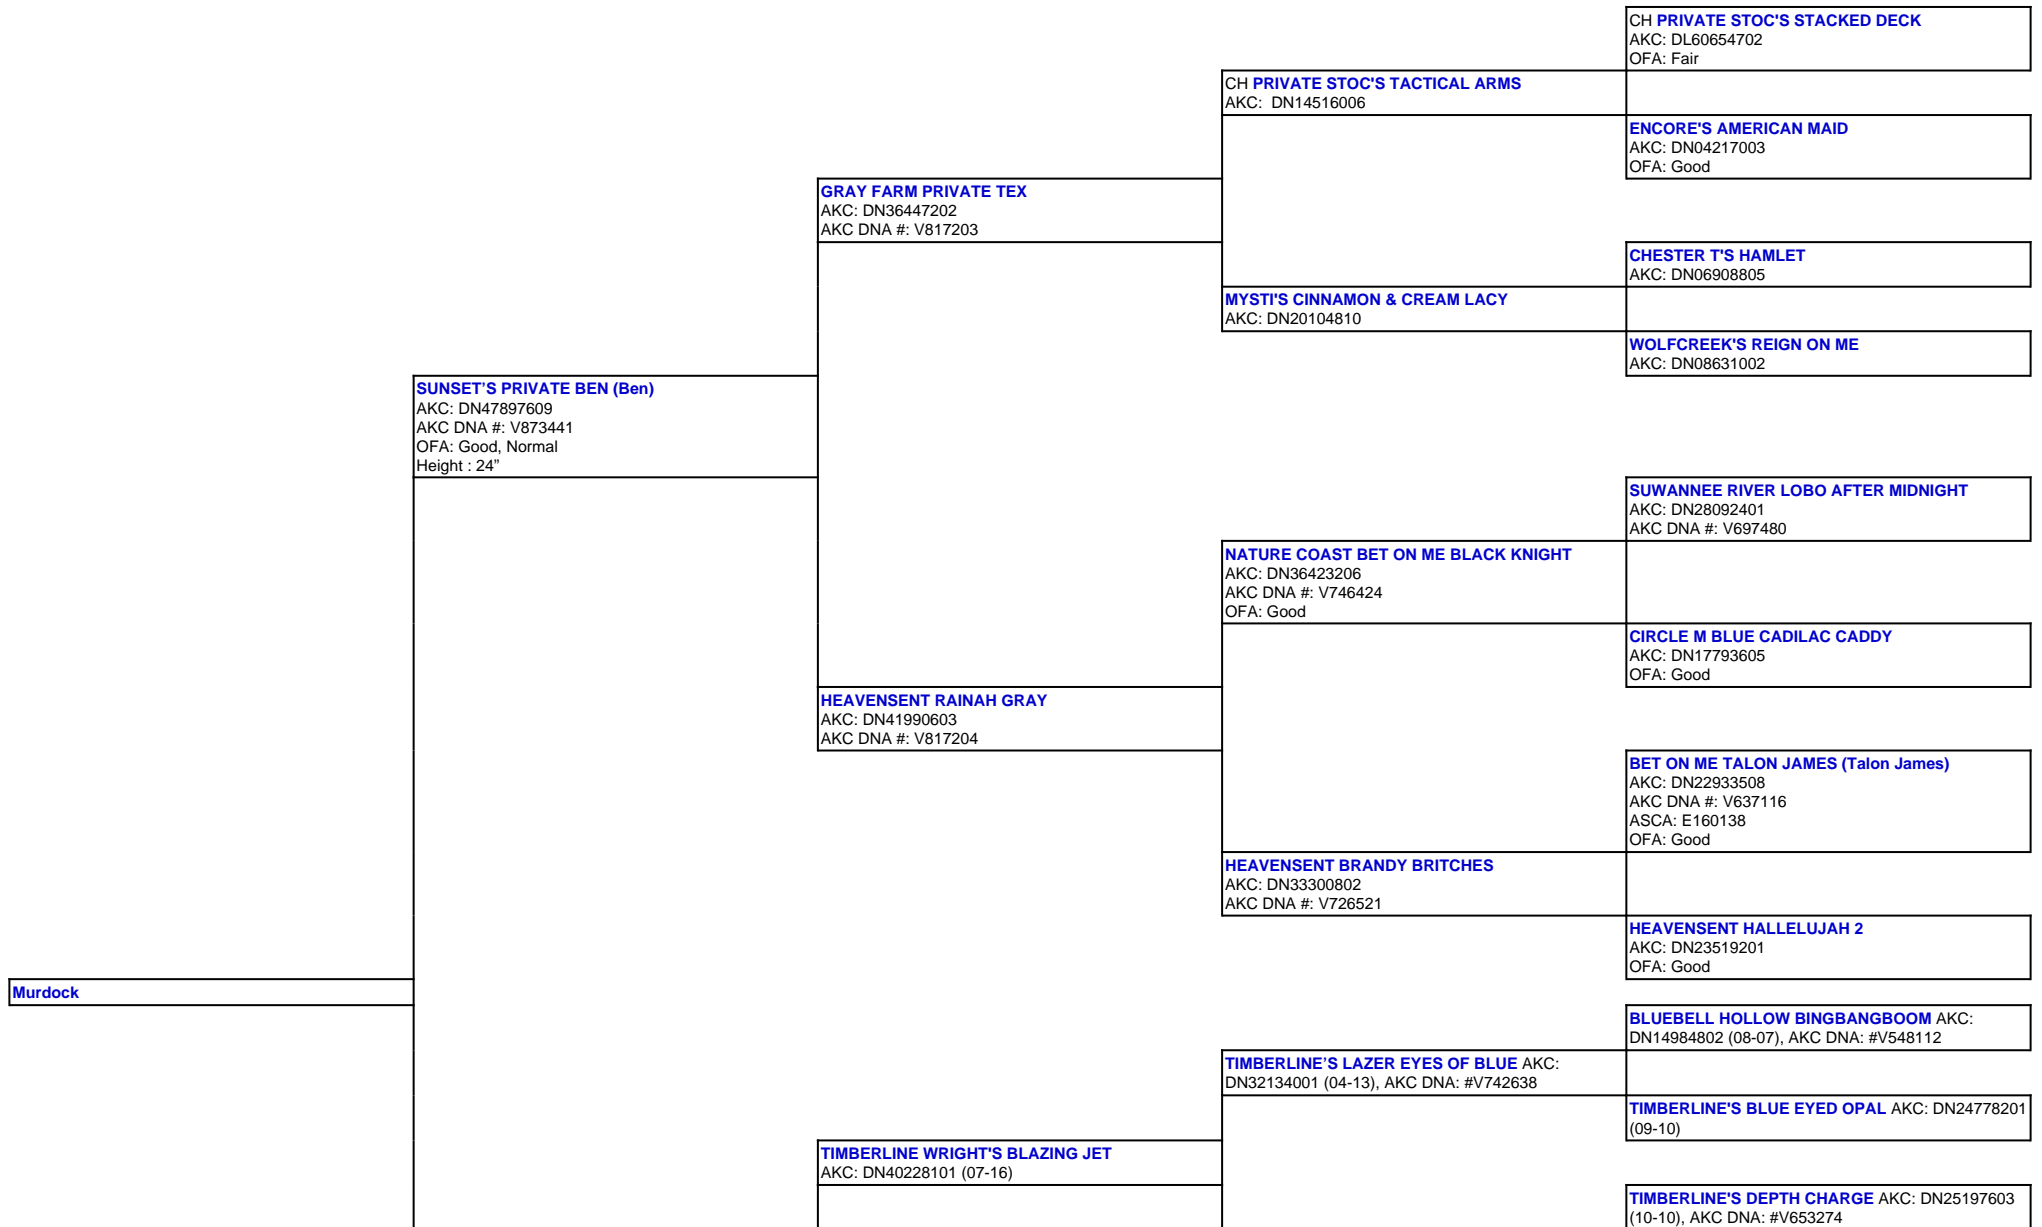

For a more detailed version of this pedigree:
<https://www.sunsetranchaussies.com/profile/murdock>

Pedigree For:
 Murdock

ARROW H'S LUCIE (Lucie)
AKC: DN50133004
OFA: OFA55G, OFEL55
Height : 20.5"

CANYON CREEK LUCKY H'S ZOEY AKC
DN43895304 (02-17)

TIMBERLINE'S SHAZAM OF JAM AKC: DN30031304
(09-12)

TIMBERLINE'S JAMBALINA AKC: DN25197405 (09-10)

TIMBERLINE'S WOW FACTOR AKC: DN20927701
(02-10), AKC DNA: #V612002

TIMBERLINE'S SMOKIN' BLACK POWDER AKC:
DN37724001 (05-15), AKC DNA: #V747743

TIMBERLINE'S BIT OF BLUE AKC: DN30432805
(09-12)

MILL CREEK'S PATRIOTIC DEVOTION AKC:
DN13201403 (04-08), AKC DNA #V537602

TIMBERLINE'S FANCY GIRL BRIT AKC: DN33773804
(07-15)

TIMBERLINE'S FANCY GIRL AKC: DN27589512 (11-11)