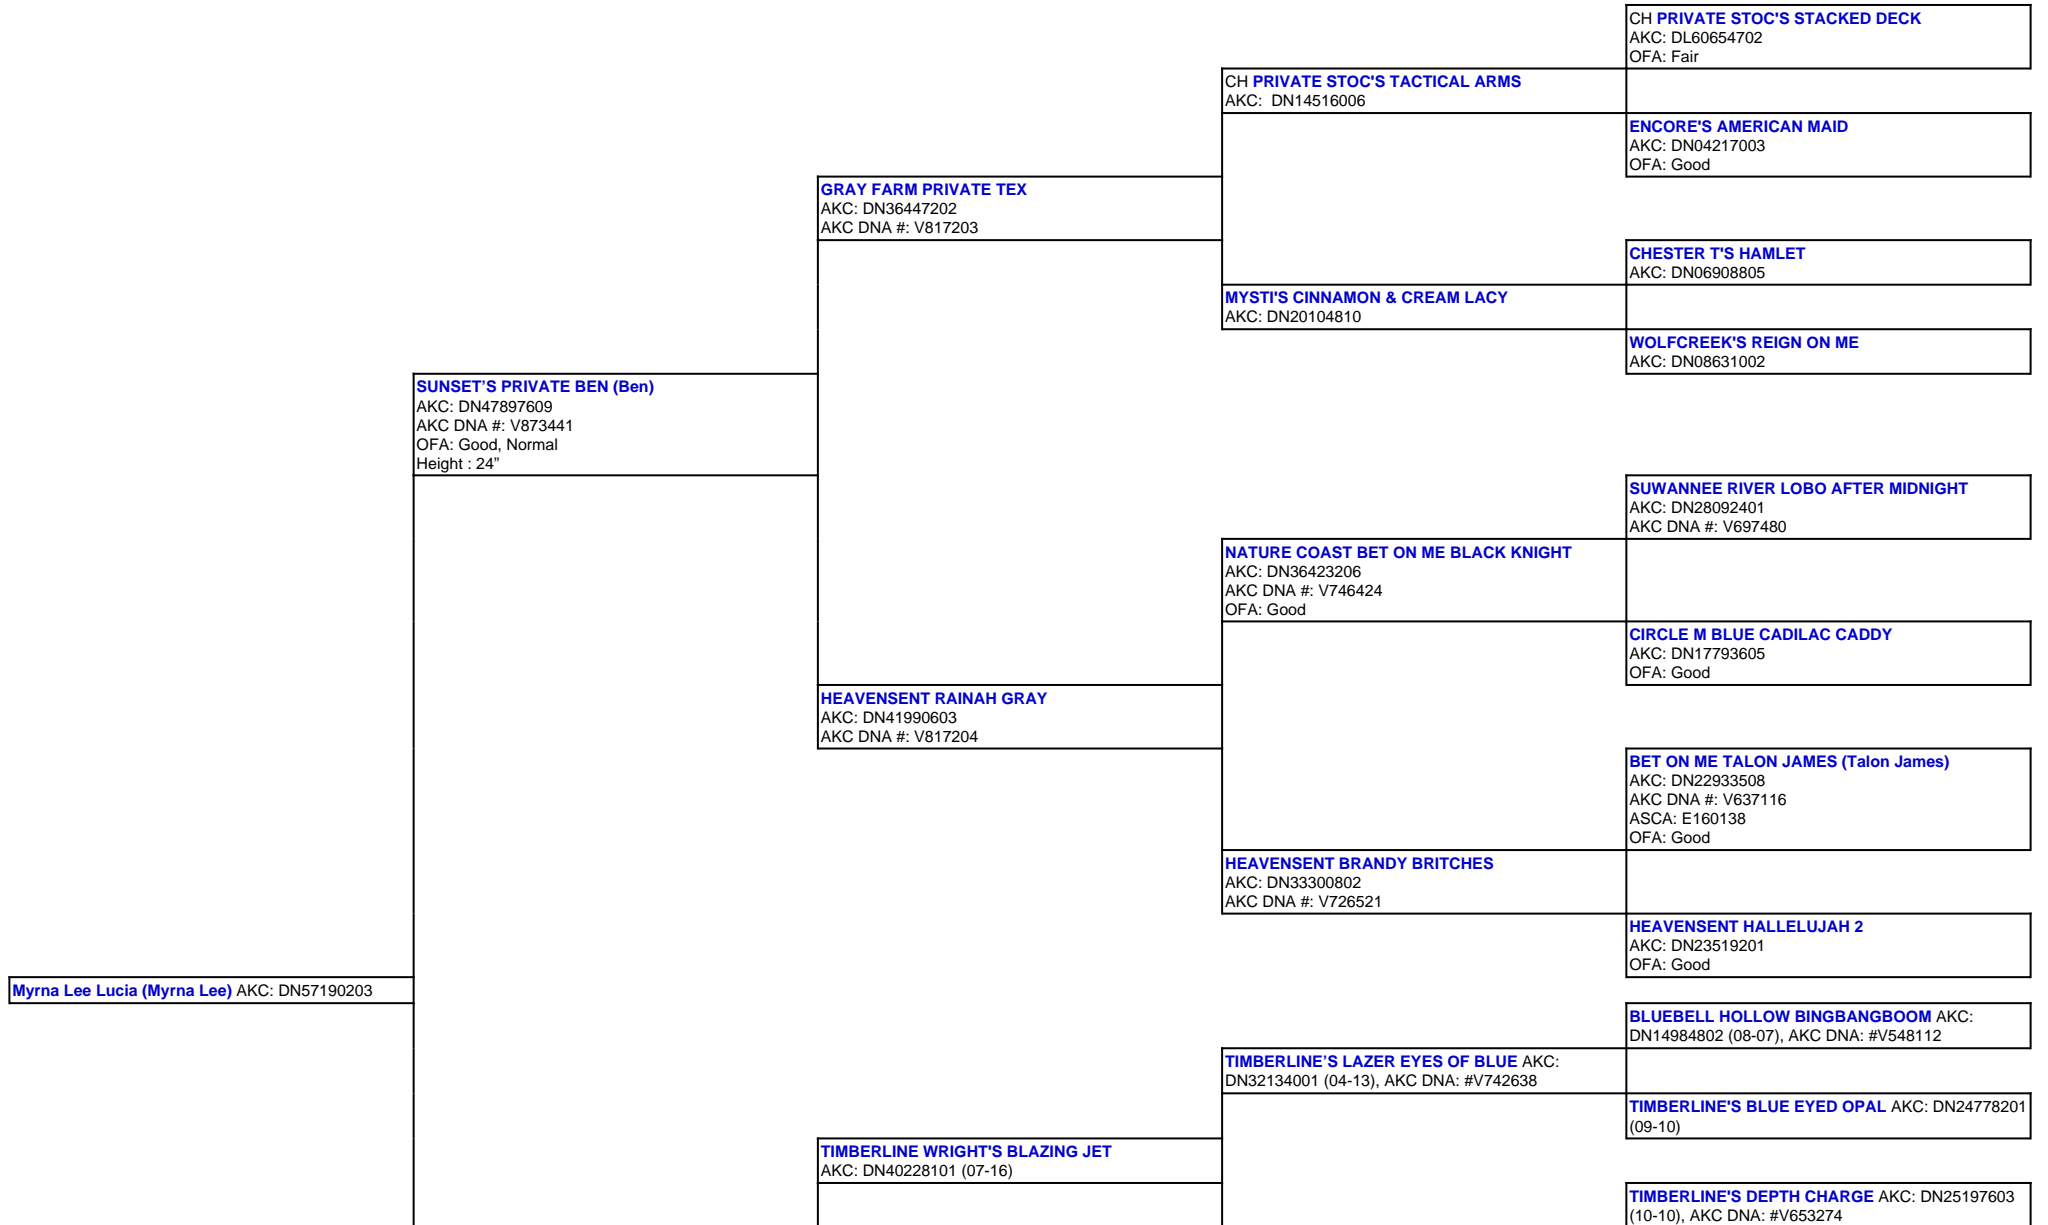

For a more detailed version of this pedigree:

<https://www.sunsetranchaussies.com/profile/myrna-lee-lucia>

Pedigree For:  
 Myrna Lee Lucia (Myrna Lee)  
 AKC: DN57190203

**ARROW H'S LUCIE (Lucie)**  
AKC: DN50133004  
OFA: OFA55G, OFEL55  
Height : 20.5"

**CANYON CREEK LUCKY H'S ZOEY** AKC  
DN43895304 (02-17)

**TIMBERLINE'S SHAZAM OF JAM** AKC: DN30031304  
(09-12)

**TIMBERLINE'S JAMBALINA** AKC: DN25197405 (09-10)

**TIMBERLINE'S WOW FACTOR** AKC: DN20927701  
(02-10), AKC DNA: #V612002

**TIMBERLINE'S SMOKIN' BLACK POWDER** AKC:  
DN37724001 (05-15), AKC DNA: #V747743

**TIMBERLINE'S BIT OF BLUE** AKC: DN30432805  
(09-12)

**MILL CREEK'S PATRIOTIC DEVOTION** AKC:  
DN13201403 (04-08), AKC DNA #V537602

**TIMBERLINE'S FANCY GIRL BRIT** AKC: DN33773804  
(07-15)

**TIMBERLINE'S FANCY GIRL** AKC: DN27589512 (11-11)