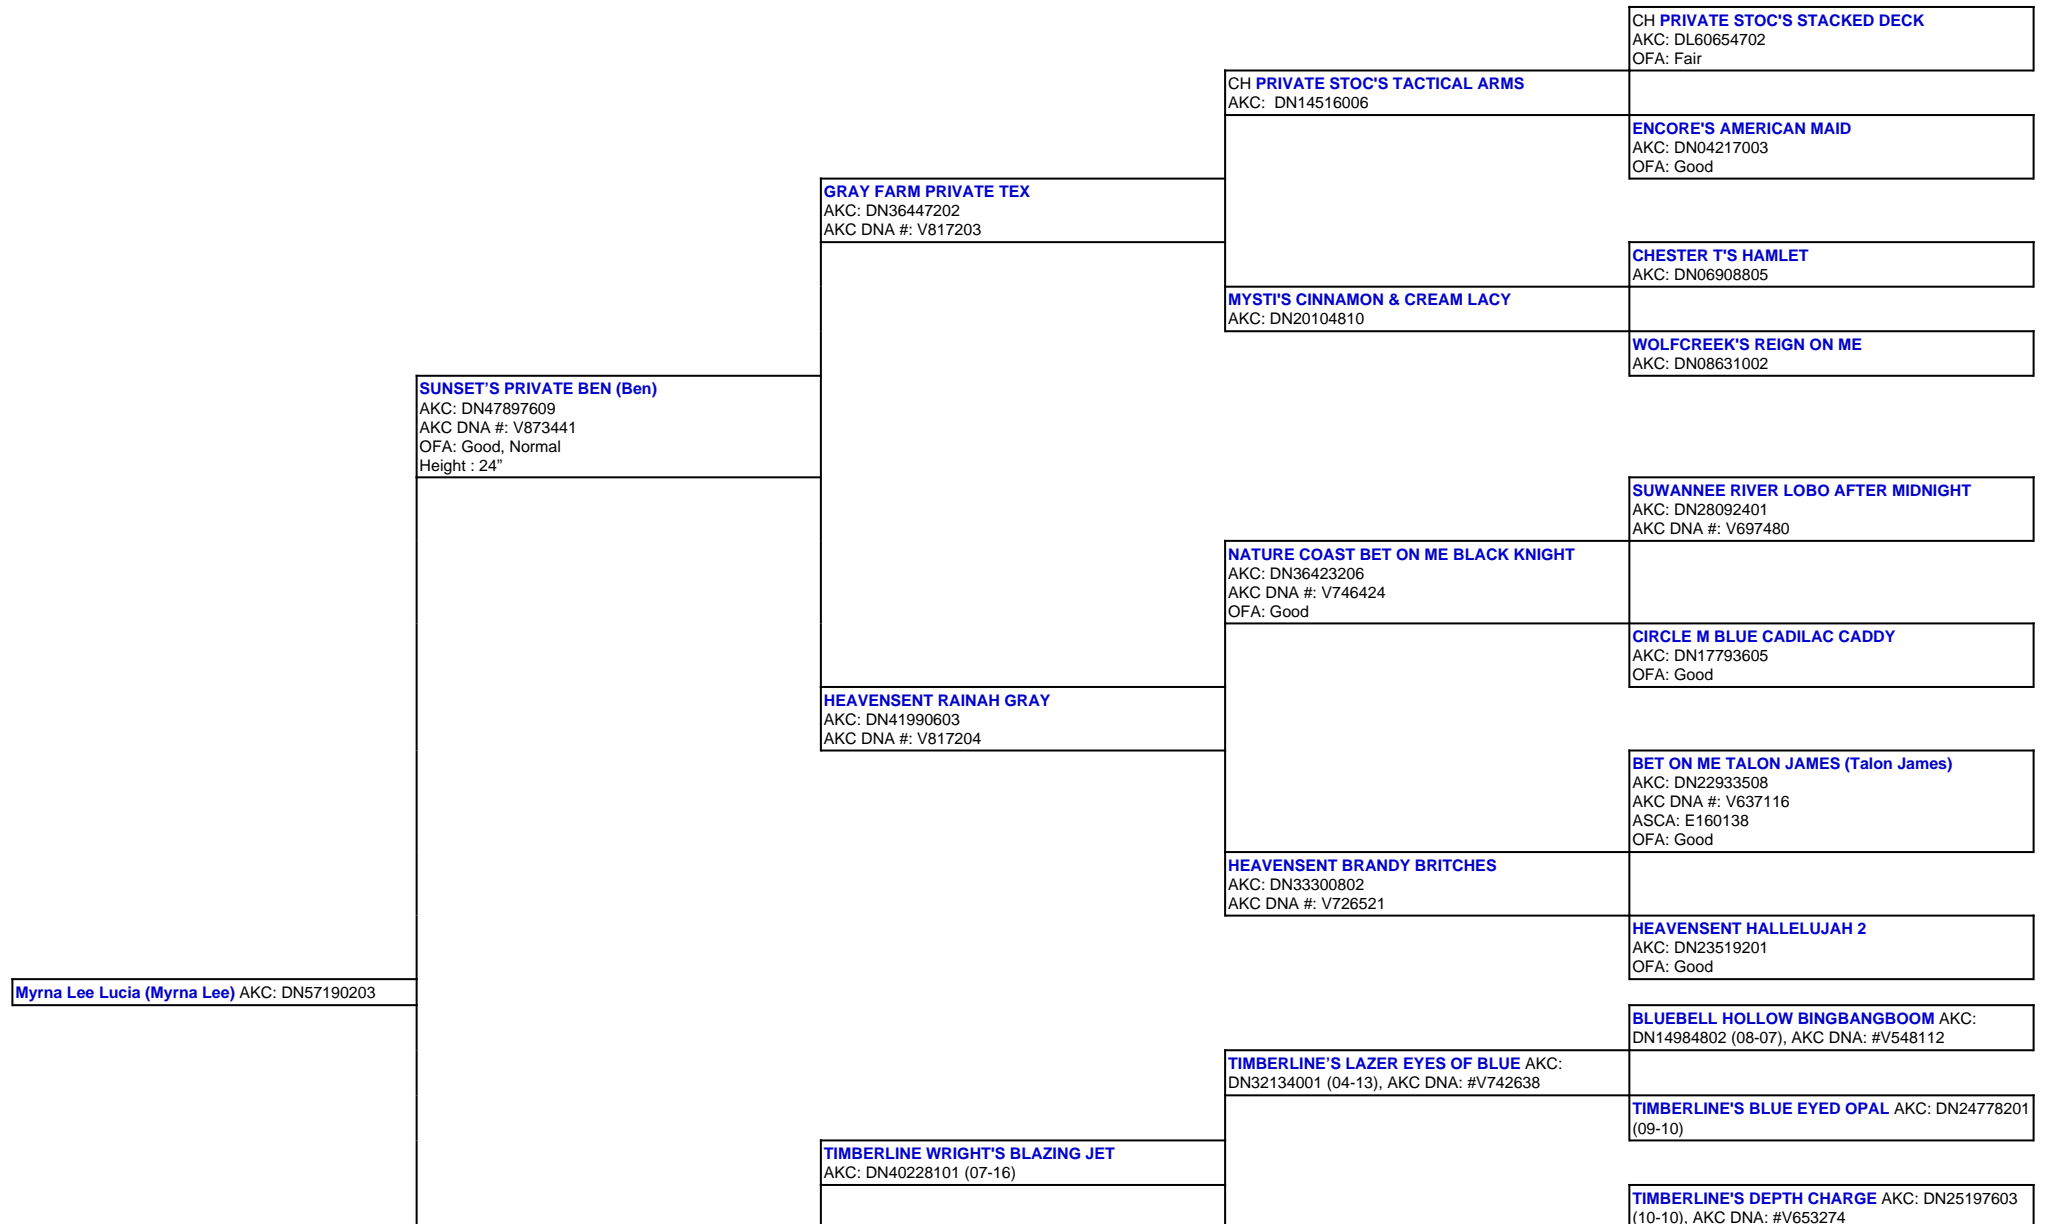

For a more detailed version of this pedigree:

<https://www.sunsetranchaussies.com/profile/myrna-lee-lucia>

Pedigree For:
Myrna Lee Lucia (Myrna Lee)
AKC: DN57190203

ARROW H'S LUCIE (Lucie)
AKC: DN50133004
OFA: OFA55G, OFEL55
Height : 20.5"

CANYON CREEK LUCKY H'S ZOEY AKC
DN43895304 (02-17)

TIMBERLINE'S SHAZAM OF JAM AKC: DN30031304
(09-12)

TIMBERLINE'S JAMBALINA AKC: DN25197405 (09-10)

TIMBERLINE'S WOW FACTOR AKC: DN20927701
(02-10), AKC DNA: #V612002

TIMBERLINE'S SMOKIN' BLACK POWDER AKC:
DN37724001 (05-15), AKC DNA: #V747743

TIMBERLINE'S BIT OF BLUE AKC: DN30432805
(09-12)

MILL CREEK'S PATRIOTIC DEVOTION AKC:
DN13201403 (04-08), AKC DNA #V537602

TIMBERLINE'S FANCY GIRL BRIT AKC: DN33773804
(07-15)

TIMBERLINE'S FANCY GIRL AKC: DN27589512 (11-11)