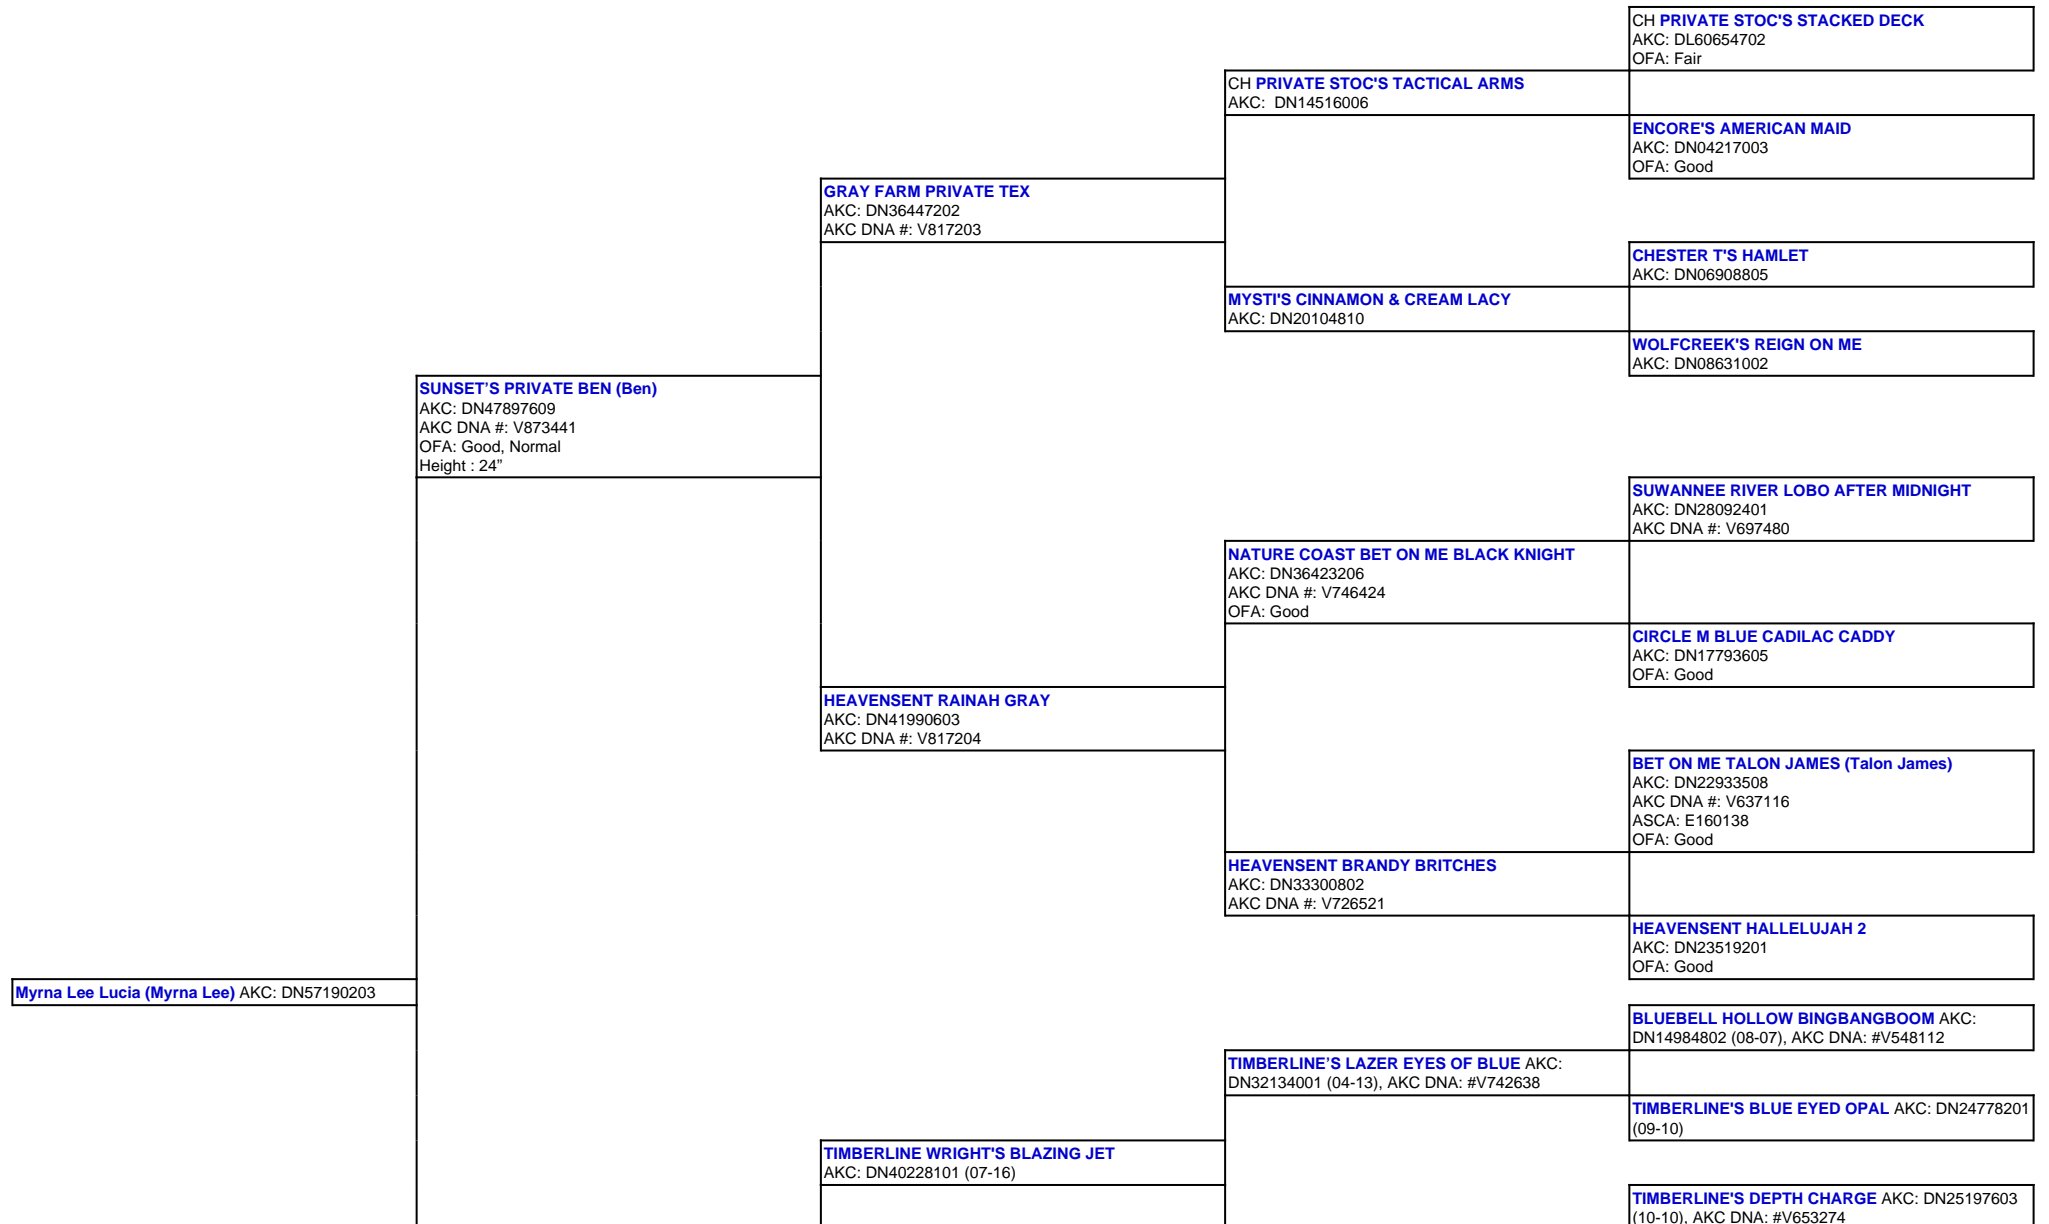

For a more detailed version of this pedigree:

<https://www.sunsetranchaussies.com/profile/myrna-lee-lucia>

Pedigree For:
Myrna Lee Lucia (Myrna Lee)
AKC: DN57190203

ARROW H'S LUCIE (Lucie)
AKC: DN50133004
OFA: OFA55G, OFEL55
Height : 20.5"

CANYON CREEK LUCKY H'S ZOEY AKC
DN43895304 (02-17)

TIMBERLINE'S SHAZAM OF JAM AKC: DN30031304
(09-12)

TIMBERLINE'S JAMBALINA AKC: DN25197405 (09-10)

TIMBERLINE'S WOW FACTOR AKC: DN20927701
(02-10), AKC DNA: #V612002

TIMBERLINE'S SMOKIN' BLACK POWDER AKC:
DN37724001 (05-15), AKC DNA: #V747743

TIMBERLINE'S BIT OF BLUE AKC: DN30432805
(09-12)

MILL CREEK'S PATRIOTIC DEVOTION AKC:
DN13201403 (04-08), AKC DNA #V537602

TIMBERLINE'S FANCY GIRL BRIT AKC: DN33773804
(07-15)

TIMBERLINE'S FANCY GIRL AKC: DN27589512 (11-11)