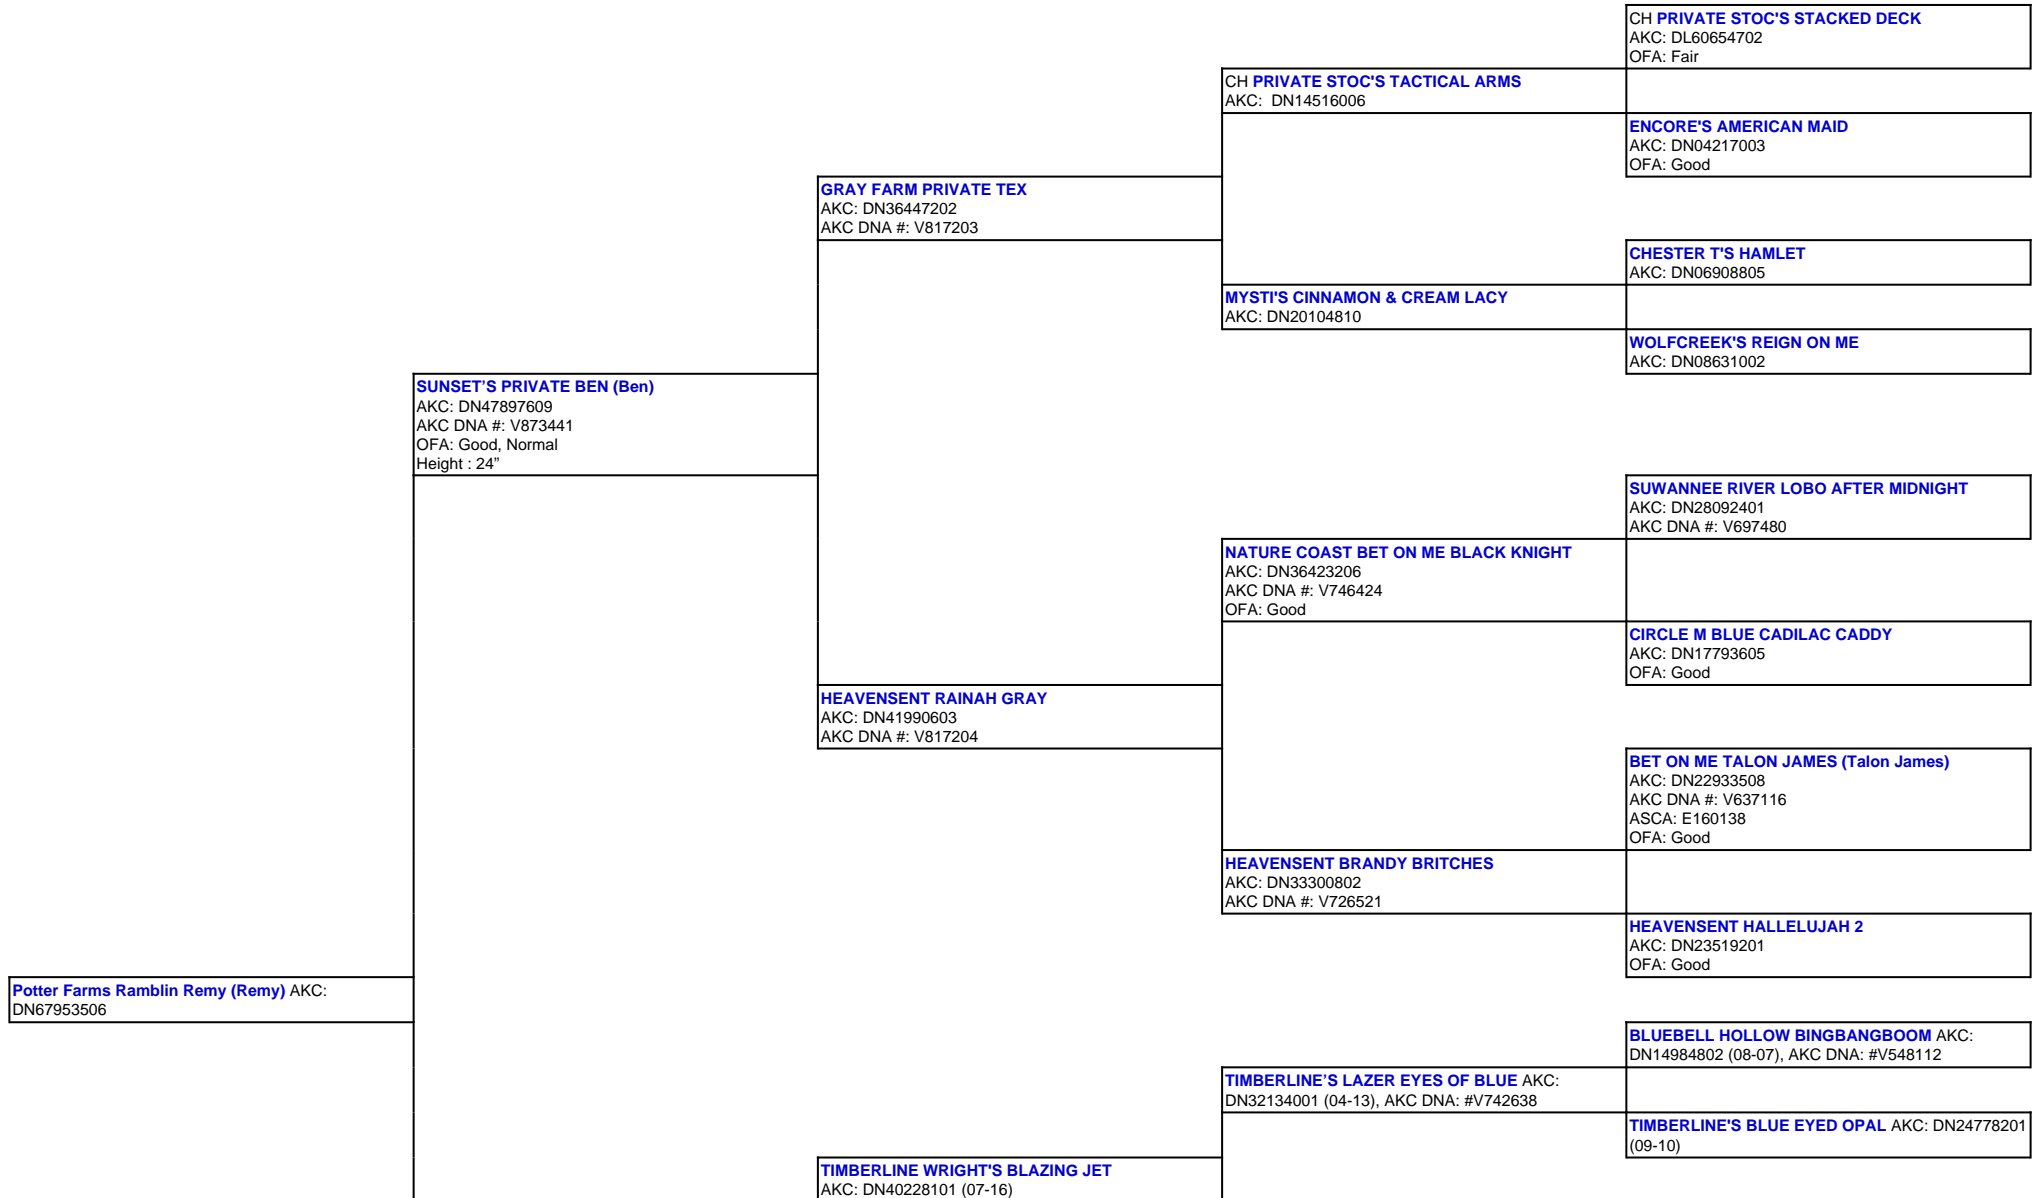

For a more detailed version of this pedigree:

<https://www.sunsetranchaussies.com/profile/potter-farms-ramblin-remy>

Pedigree For:  
Potter Farms Ramblin Remy (Remy)  
AKC: DN67953506

**ARROW H'S LUCIE (Lucie)**  
AKC: DN50133004  
OFA: OFA55G, OFEL55  
Height : 20.5"

**CANYON CREEK LUCKY H'S ZOEY** AKC  
DN43895304 (02-17)

**TIMBERLINE'S SHAZAM OF JAM** AKC: DN30031304  
(09-12)

**TIMBERLINE'S DEPTH CHARGE** AKC: DN25197603  
(10-10), AKC DNA: #V653274

**TIMBERLINE'S JAMBALINA** AKC: DN25197405 (09-10)

**TIMBERLINE'S SMOKIN' BLACK POWDER** AKC:  
DN37724001 (05-15), AKC DNA: #V747743

**TIMBERLINE'S WOW FACTOR** AKC: DN20927701  
(02-10), AKC DNA: #V612002

**TIMBERLINE'S BIT OF BLUE** AKC: DN30432805  
(09-12)

**TIMBERLINE'S FANCY GIRL BRIT** AKC: DN33773804  
(07-15)

**MILL CREEK'S PATRIOTIC DEVOTION** AKC:  
DN13201403 (04-08), AKC DNA #V537602

**TIMBERLINE'S FANCY GIRL** AKC: DN27589512 (11-11)