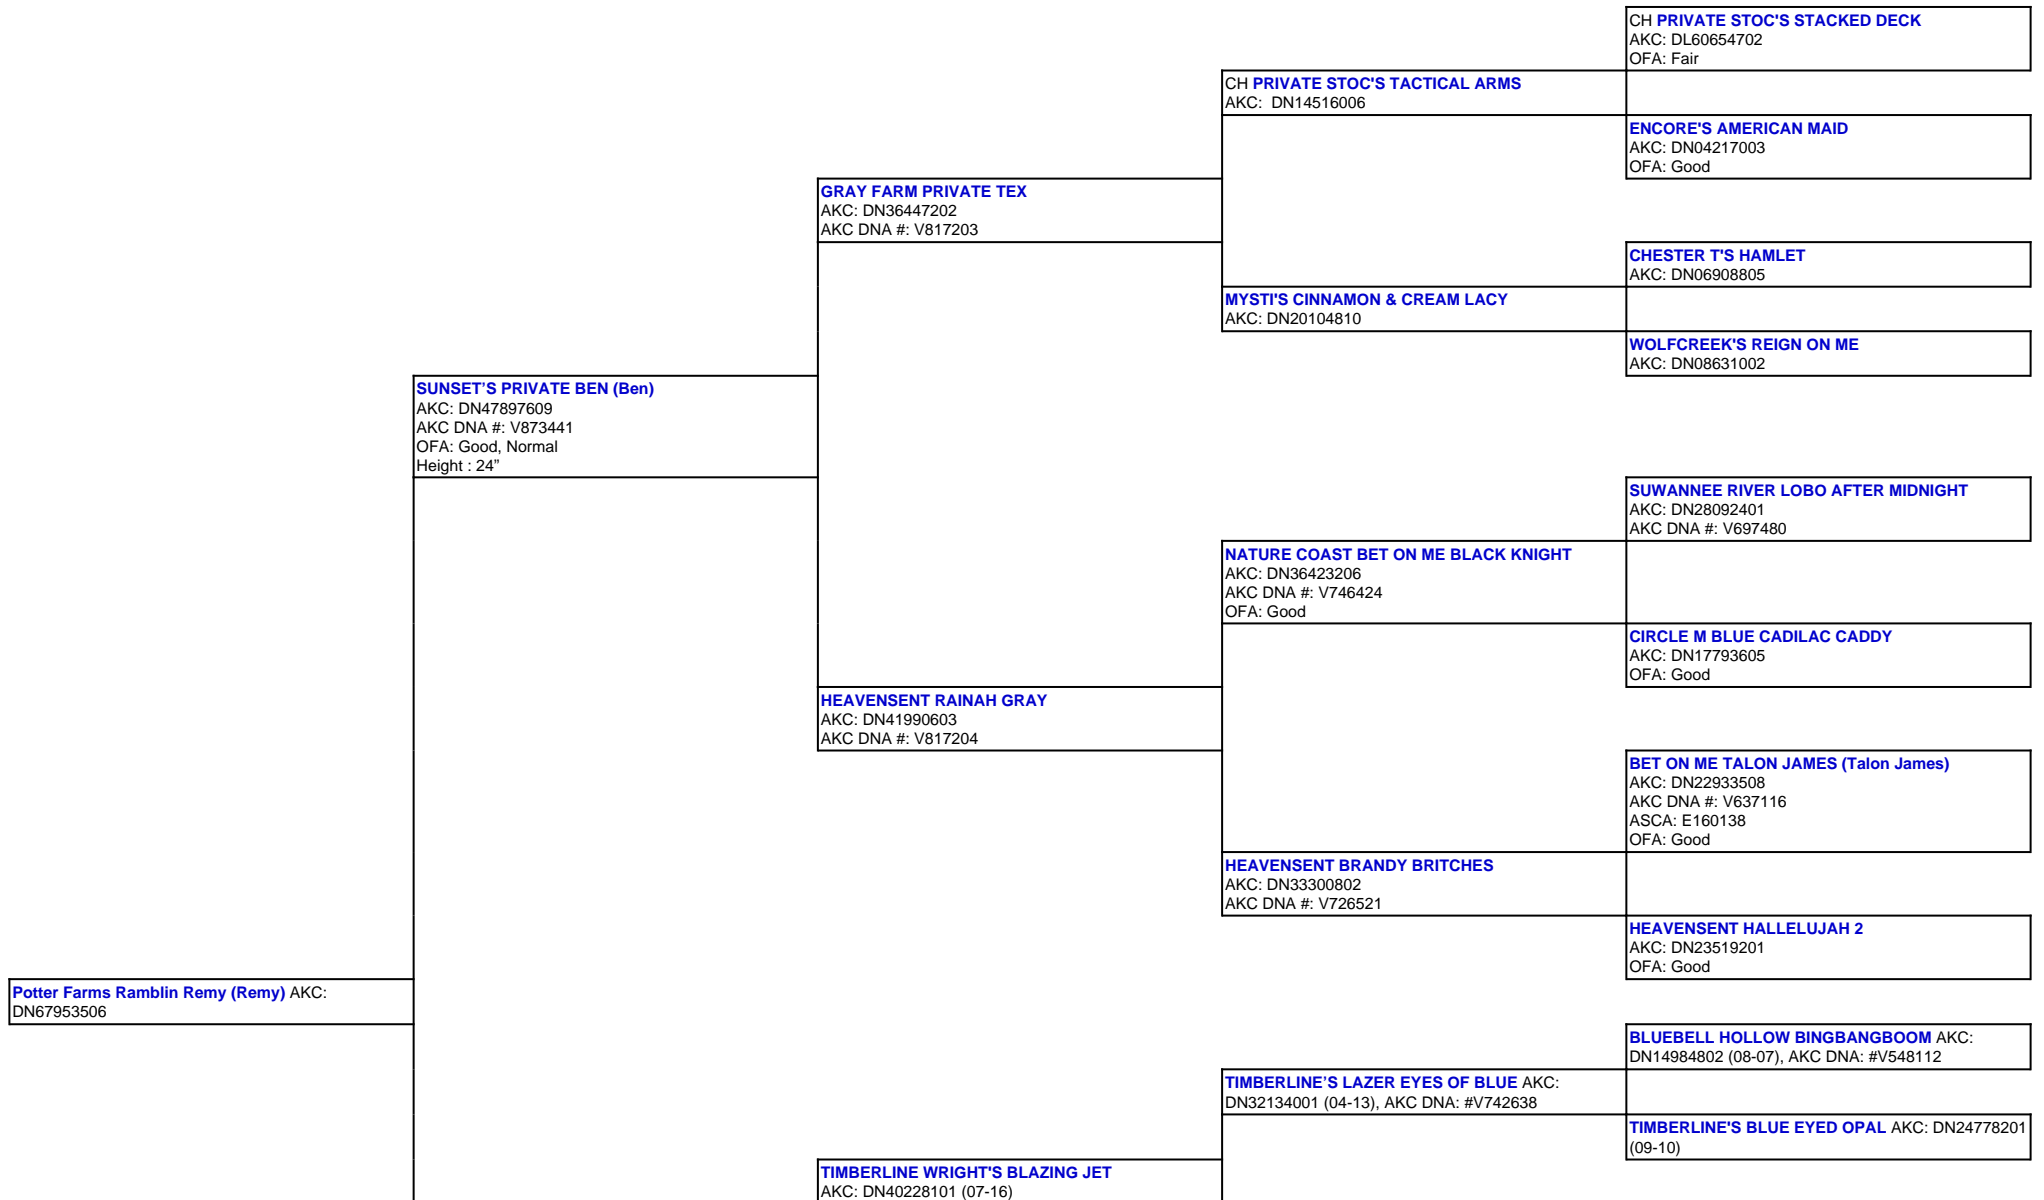

For a more detailed version of this pedigree:

<https://www.sunsetranchaussies.com/profile/potter-farms-ramblin-remy>

Pedigree For:
Potter Farms Ramblin Remy (Remy)
AKC: DN67953506

ARROW H'S LUCIE (Lucie)
AKC: DN50133004
OFA: OFA55G, OFEL55
Height : 20.5"

CANYON CREEK LUCKY H'S ZOEY AKC
DN43895304 (02-17)

TIMBERLINE'S SHAZAM OF JAM AKC: DN30031304
(09-12)

TIMBERLINE'S SMOKIN' BLACK POWDER AKC:
DN37724001 (05-15), AKC DNA: #V747743

TIMBERLINE'S FANCY GIRL BRIT AKC: DN33773804
(07-15)

TIMBERLINE'S DEPTH CHARGE AKC: DN25197603
(10-10), AKC DNA: #V653274

TIMBERLINE'S JAMBALINA AKC: DN25197405 (09-
10)

TIMBERLINE'S WOW FACTOR AKC: DN20927701
(02-10), AKC DNA: #V612002

TIMBERLINE'S BIT OF BLUE AKC: DN30432805
(09-12)

MILL CREEK'S PATRIOTIC DEVOTION AKC:
DN13201403 (04-08), AKC DNA #V537602

TIMBERLINE'S FANCY GIRL AKC: DN27589512 (11-
11)