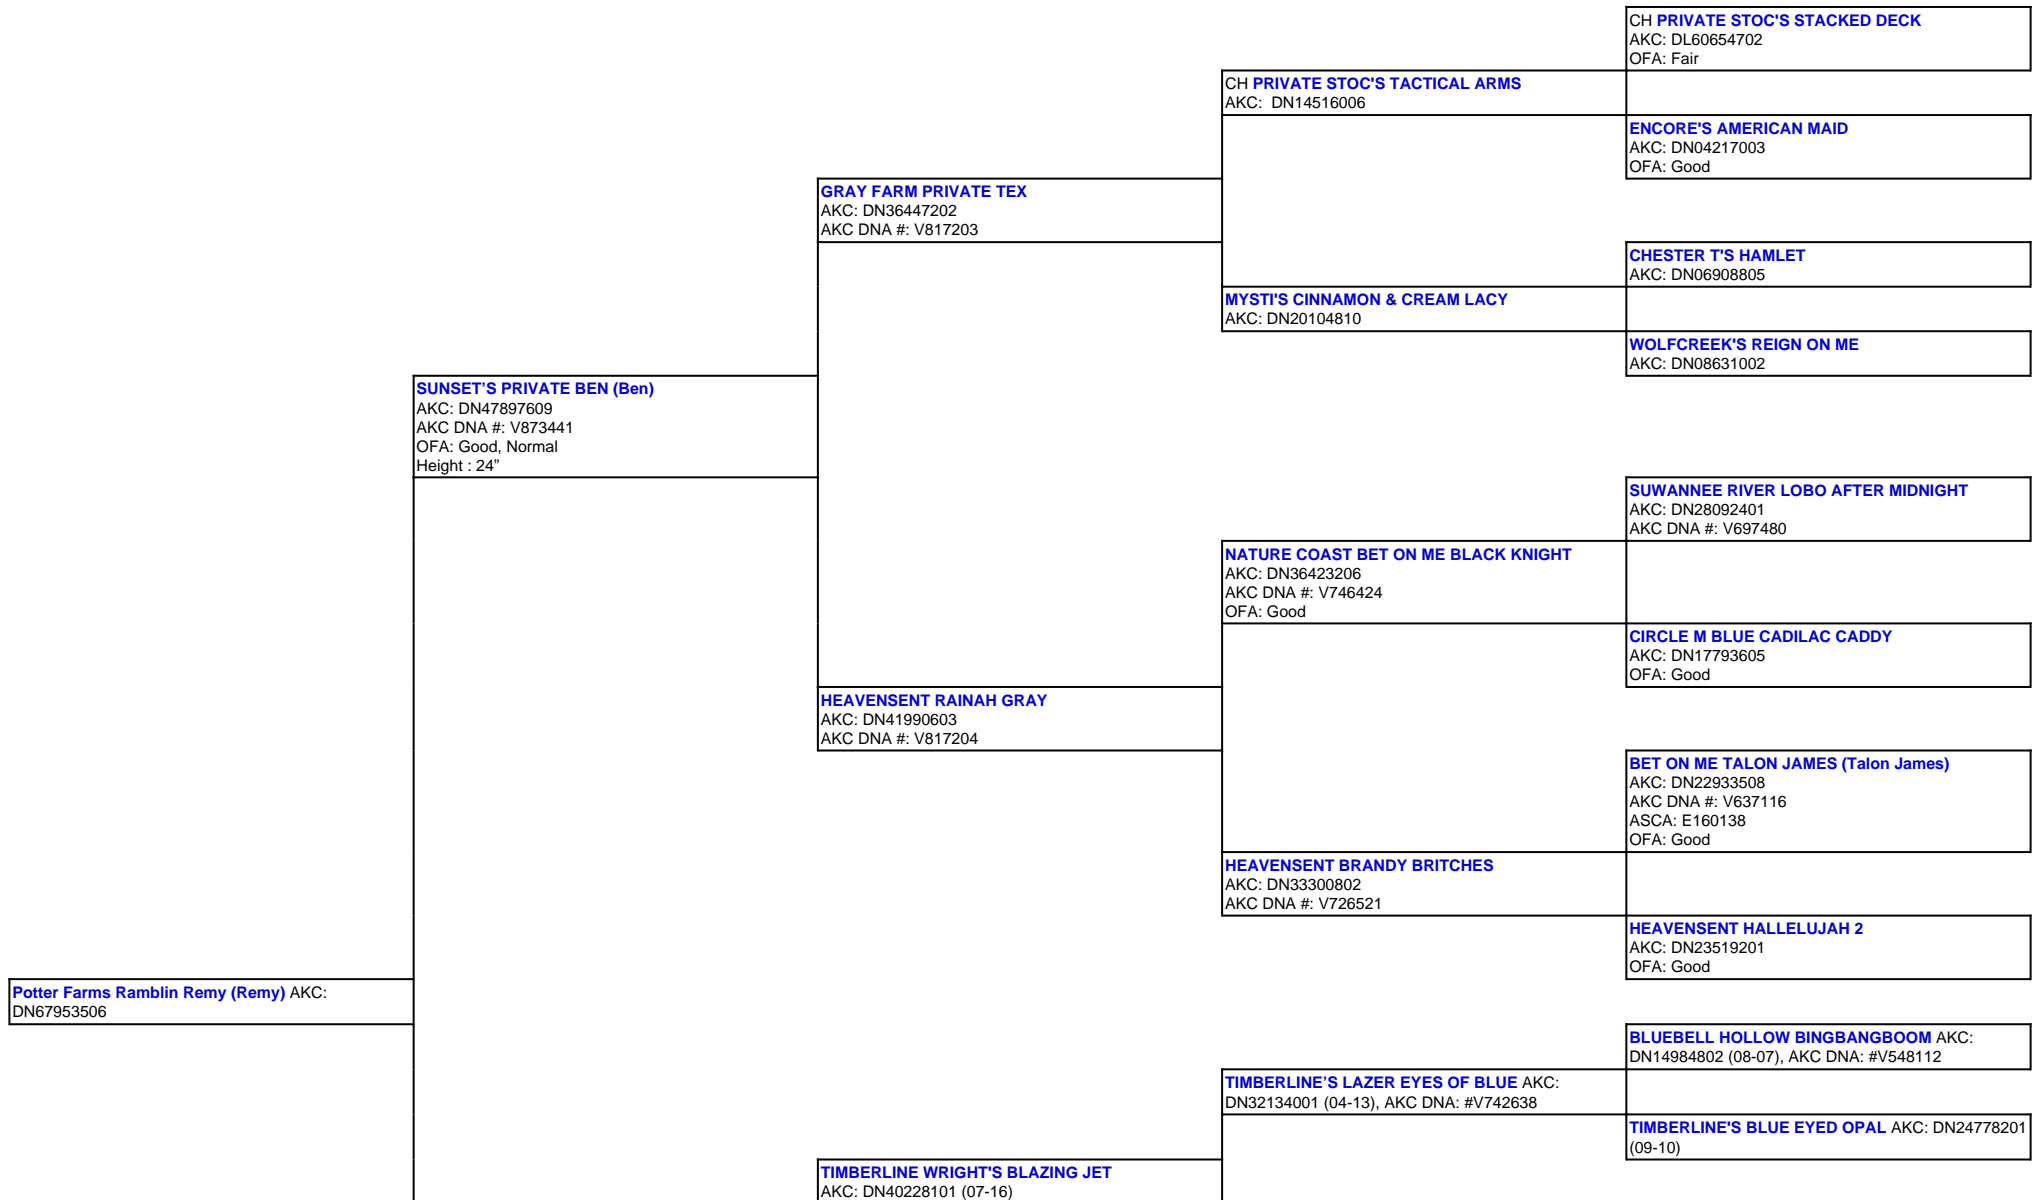

For a more detailed version of this pedigree:

<https://www.sunsetranchaussies.com/profile/potter-farms-ramblin-remy>

Pedigree For:
Potter Farms Ramblin Remy (Remy)
AKC: DN67953506

ARROW H'S LUCIE (Lucie)
AKC: DN50133004
OFA: OFA55G, OFEL55
Height : 20.5"

CANYON CREEK LUCKY H'S ZOEY AKC
DN43895304 (02-17)

TIMBERLINE'S SHAZAM OF JAM AKC: DN30031304
(09-12)

TIMBERLINE'S SMOKIN' BLACK POWDER AKC:
DN37724001 (05-15), AKC DNA: #V747743

TIMBERLINE'S FANCY GIRL BRIT AKC: DN33773804
(07-15)

TIMBERLINE'S DEPTH CHARGE AKC: DN25197603
(10-10), AKC DNA: #V653274

TIMBERLINE'S JAMBALINA AKC: DN25197405 (09-10)

TIMBERLINE'S WOW FACTOR AKC: DN20927701
(02-10), AKC DNA: #V612002

TIMBERLINE'S BIT OF BLUE AKC: DN30432805
(09-12)

MILL CREEK'S PATRIOTIC DEVOTION AKC:
DN13201403 (04-08), AKC DNA #V537602

TIMBERLINE'S FANCY GIRL AKC: DN27589512 (11-11)