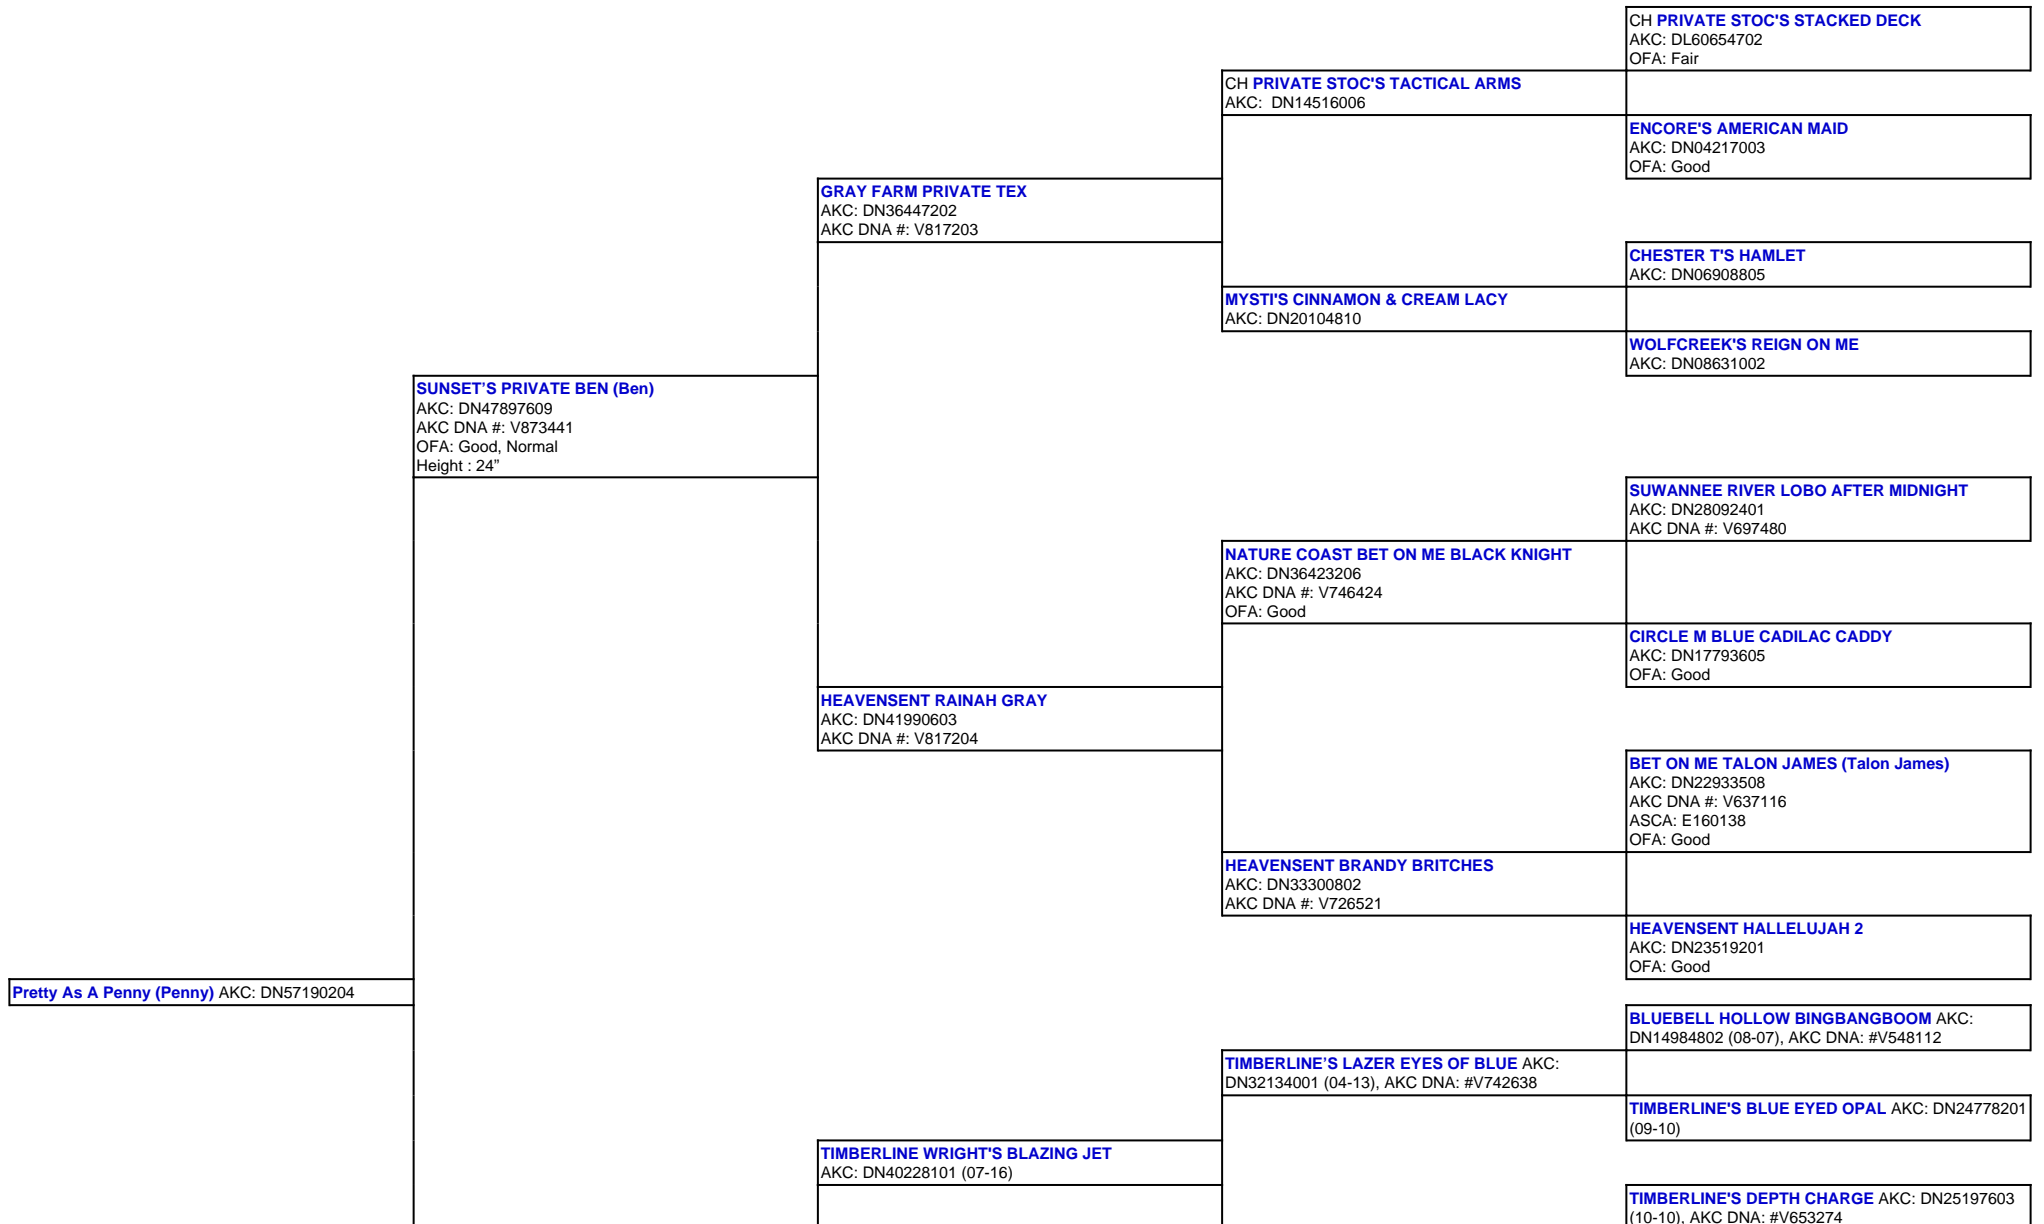

For a more detailed version of this pedigree:

<https://www.sunsetranchaussies.com/profile/pretty-as-a-penny>

Pedigree For:
Pretty As A Penny (Penny)
AKC: DN57190204

ARROW H'S LUCIE (Lucie)
AKC: DN50133004
OFA: OFA55G, OFEL55
Height : 20.5"

CANYON CREEK LUCKY H'S ZOEY AKC
DN43895304 (02-17)

TIMBERLINE'S SHAZAM OF JAM AKC: DN30031304
(09-12)

TIMBERLINE'S JAMBALINA AKC: DN25197405 (09-10)

TIMBERLINE'S WOW FACTOR AKC: DN20927701
(02-10), AKC DNA: #V612002

TIMBERLINE'S SMOKIN' BLACK POWDER AKC:
DN37724001 (05-15), AKC DNA: #V747743

TIMBERLINE'S BIT OF BLUE AKC: DN30432805
(09-12)

MILL CREEK'S PATRIOTIC DEVOTION AKC:
DN13201403 (04-08), AKC DNA #V537602

TIMBERLINE'S FANCY GIRL BRIT AKC: DN33773804
(07-15)