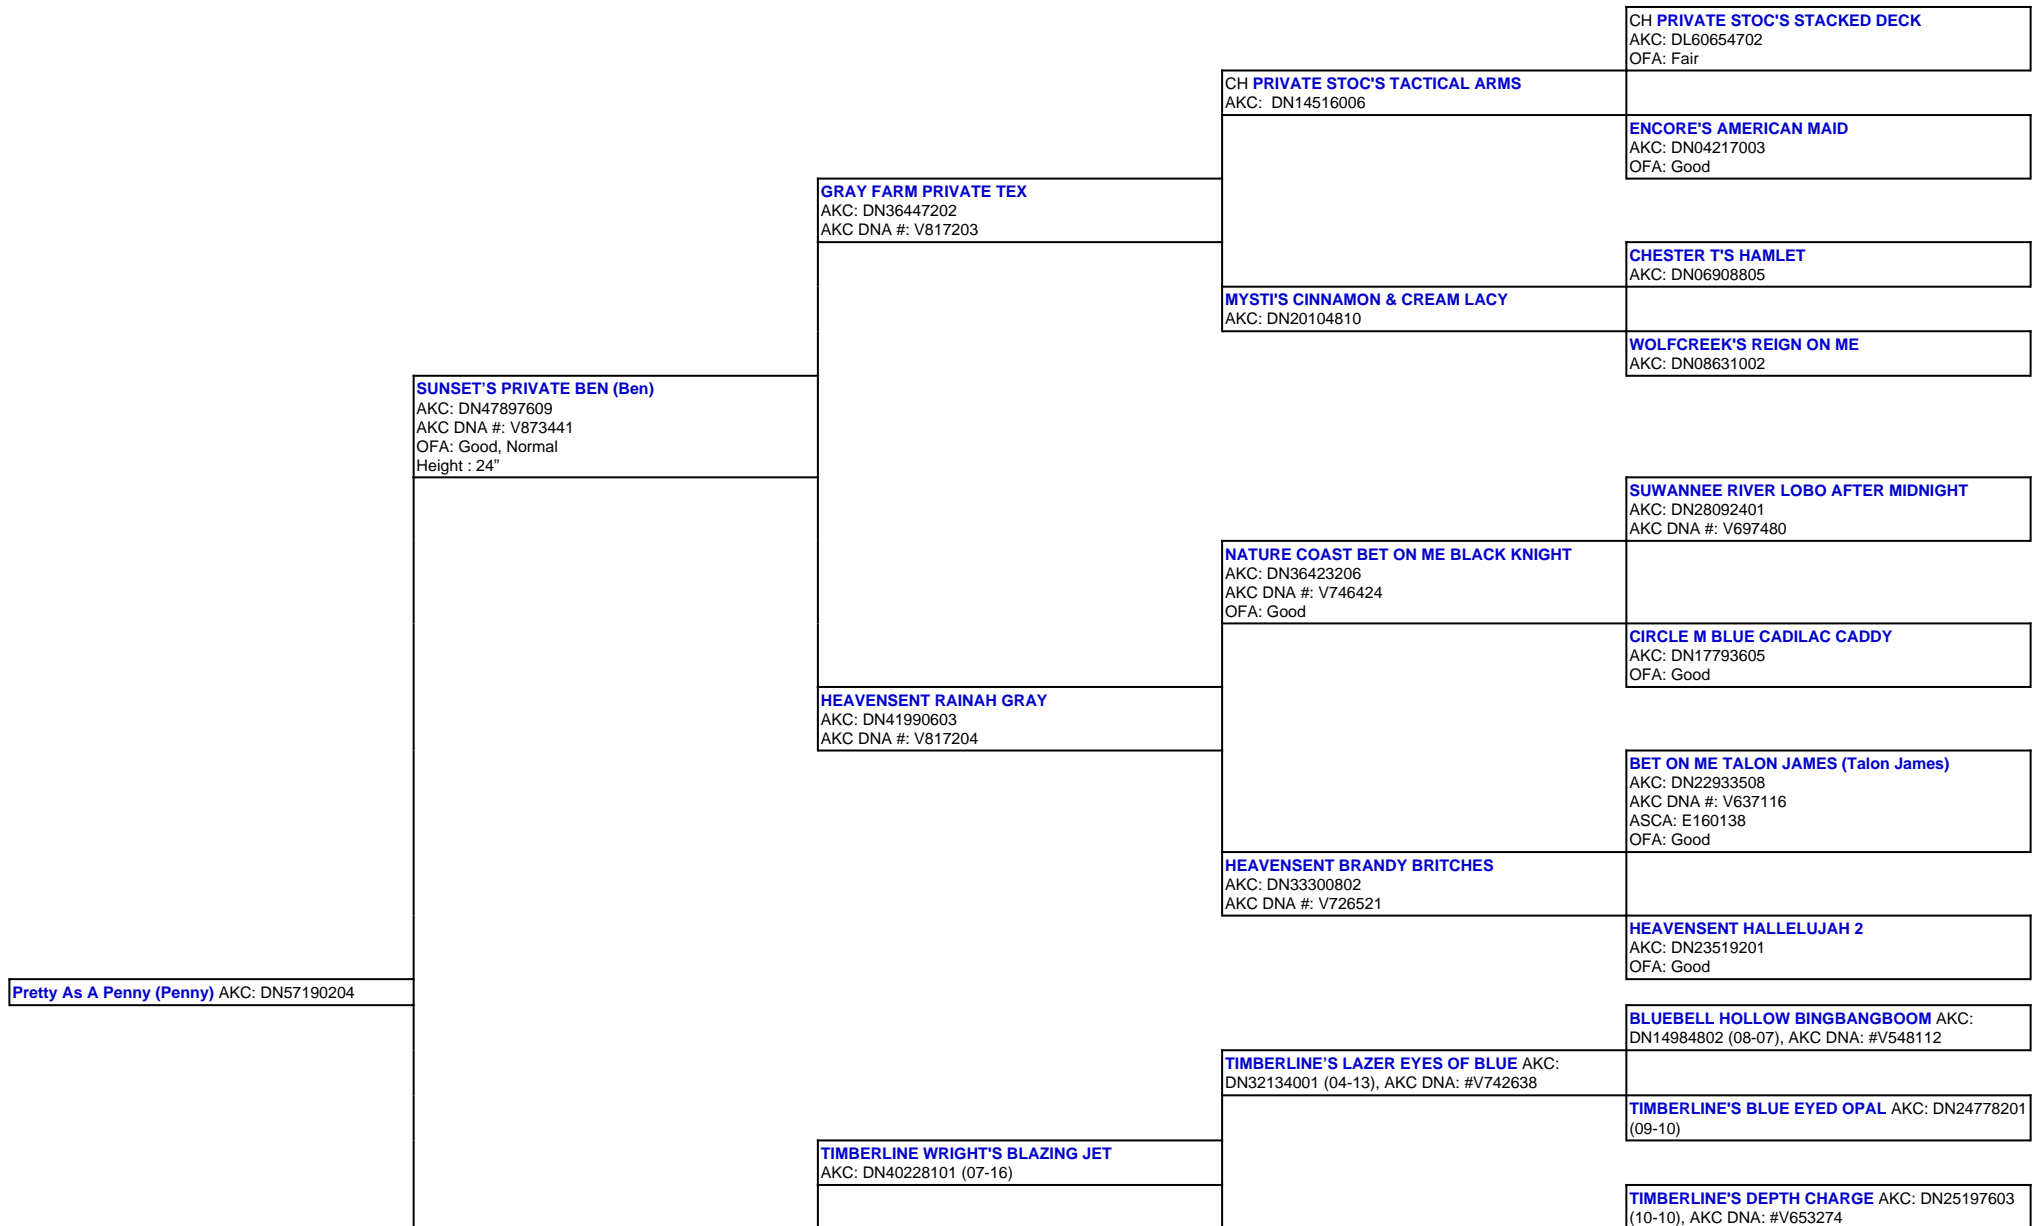

For a more detailed version of this pedigree:

<https://www.sunsetranchaussies.com/profile/pretty-as-a-penny>

Pedigree For:
Pretty As A Penny (Penny)
AKC: DN57190204

ARROW H'S LUCIE (Lucie)
AKC: DN50133004
OFA: OFA55G, OFEL55
Height : 20.5"

CANYON CREEK LUCKY H'S ZOEY AKC
DN43895304 (02-17)

TIMBERLINE'S SHAZAM OF JAM AKC: DN30031304
(09-12)

TIMBERLINE'S JAMBALINA AKC: DN25197405 (09-10)

TIMBERLINE'S WOW FACTOR AKC: DN20927701
(02-10), AKC DNA: #V612002

TIMBERLINE'S SMOKIN' BLACK POWDER AKC:
DN37724001 (05-15), AKC DNA: #V747743

TIMBERLINE'S BIT OF BLUE AKC: DN30432805
(09-12)

MILL CREEK'S PATRIOTIC DEVOTION AKC:
DN13201403 (04-08), AKC DNA #V537602

TIMBERLINE'S FANCY GIRL BRIT AKC: DN33773804
(07-15)

TIMBERLINE'S FANCY GIRL AKC: DN27589512 (11-11)