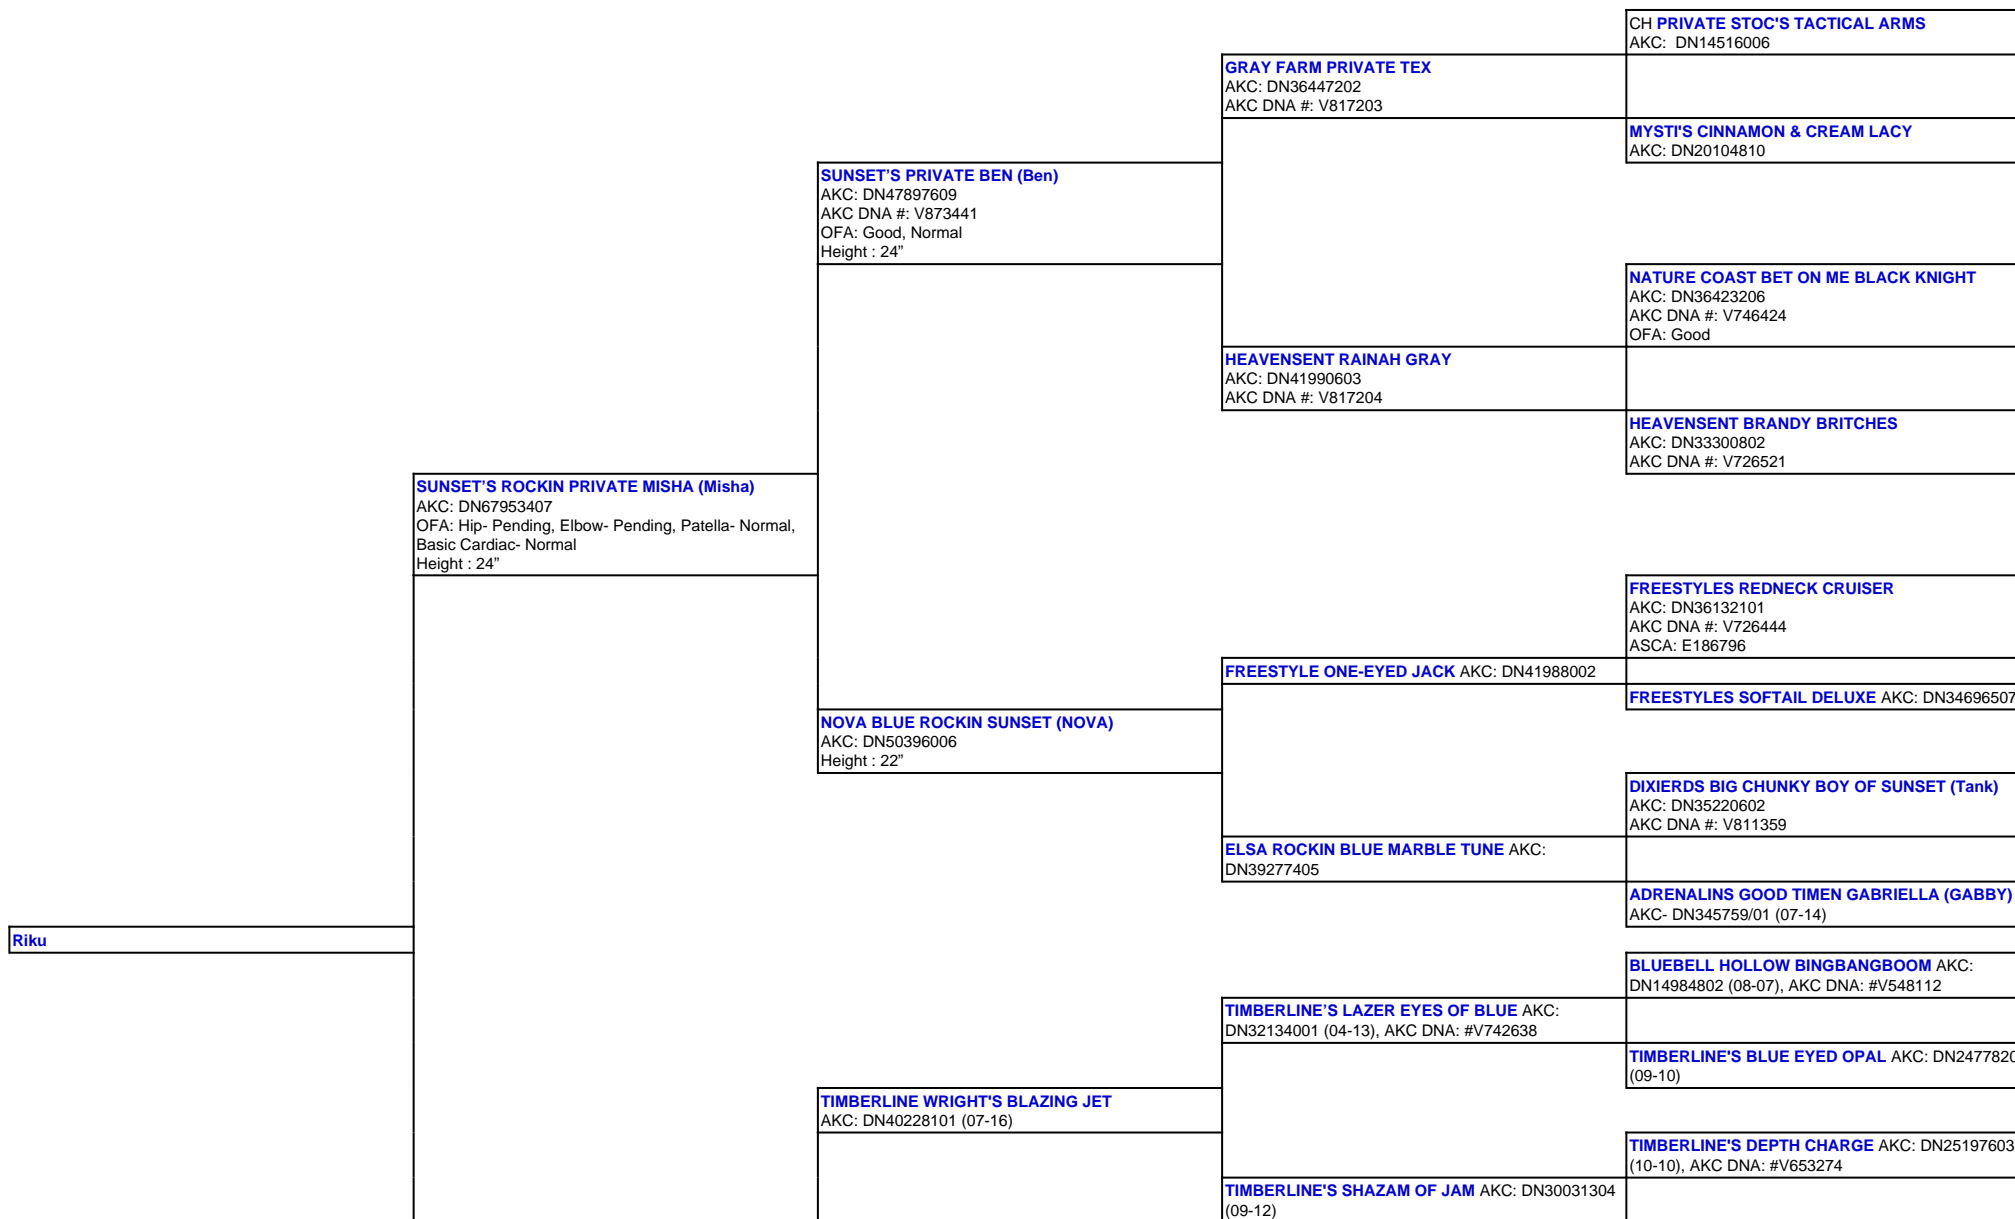

For a more detailed version of this pedigree:
<https://www.sunsetranchaussies.com/profile/riku>

Pedigree For:
 Riku

ARROW H'S LUCIE (Lucie)
AKC: DN50133004
OFA: OFA55G, OFEL55
Height : 20.5"

CANYON CREEK LUCKY H'S ZOEY AKC
DN43895304 (02-17)

TIMBERLINE'S SMOKIN' BLACK POWDER AKC:
DN37724001 (05-15), AKC DNA: #V747743

TIMBERLINE'S FANCY GIRL BRIT AKC: DN33773804
(07-15)

TIMBERLINE'S JAMBALINA AKC: DN25197405 (09-10)

TIMBERLINE'S WOW FACTOR AKC: DN20927701
(02-10), AKC DNA: #V612002

TIMBERLINES'S BIT OF BLUE AKC: DN30432805
(09-12)

MILL CREEK'S PATRIOTIC DEVOTION AKC:
DN13201403 (04-08), AKC DNA #V537602

TIMBERLINE'S FANCY GIRL AKC: DN27589512 (11-11)