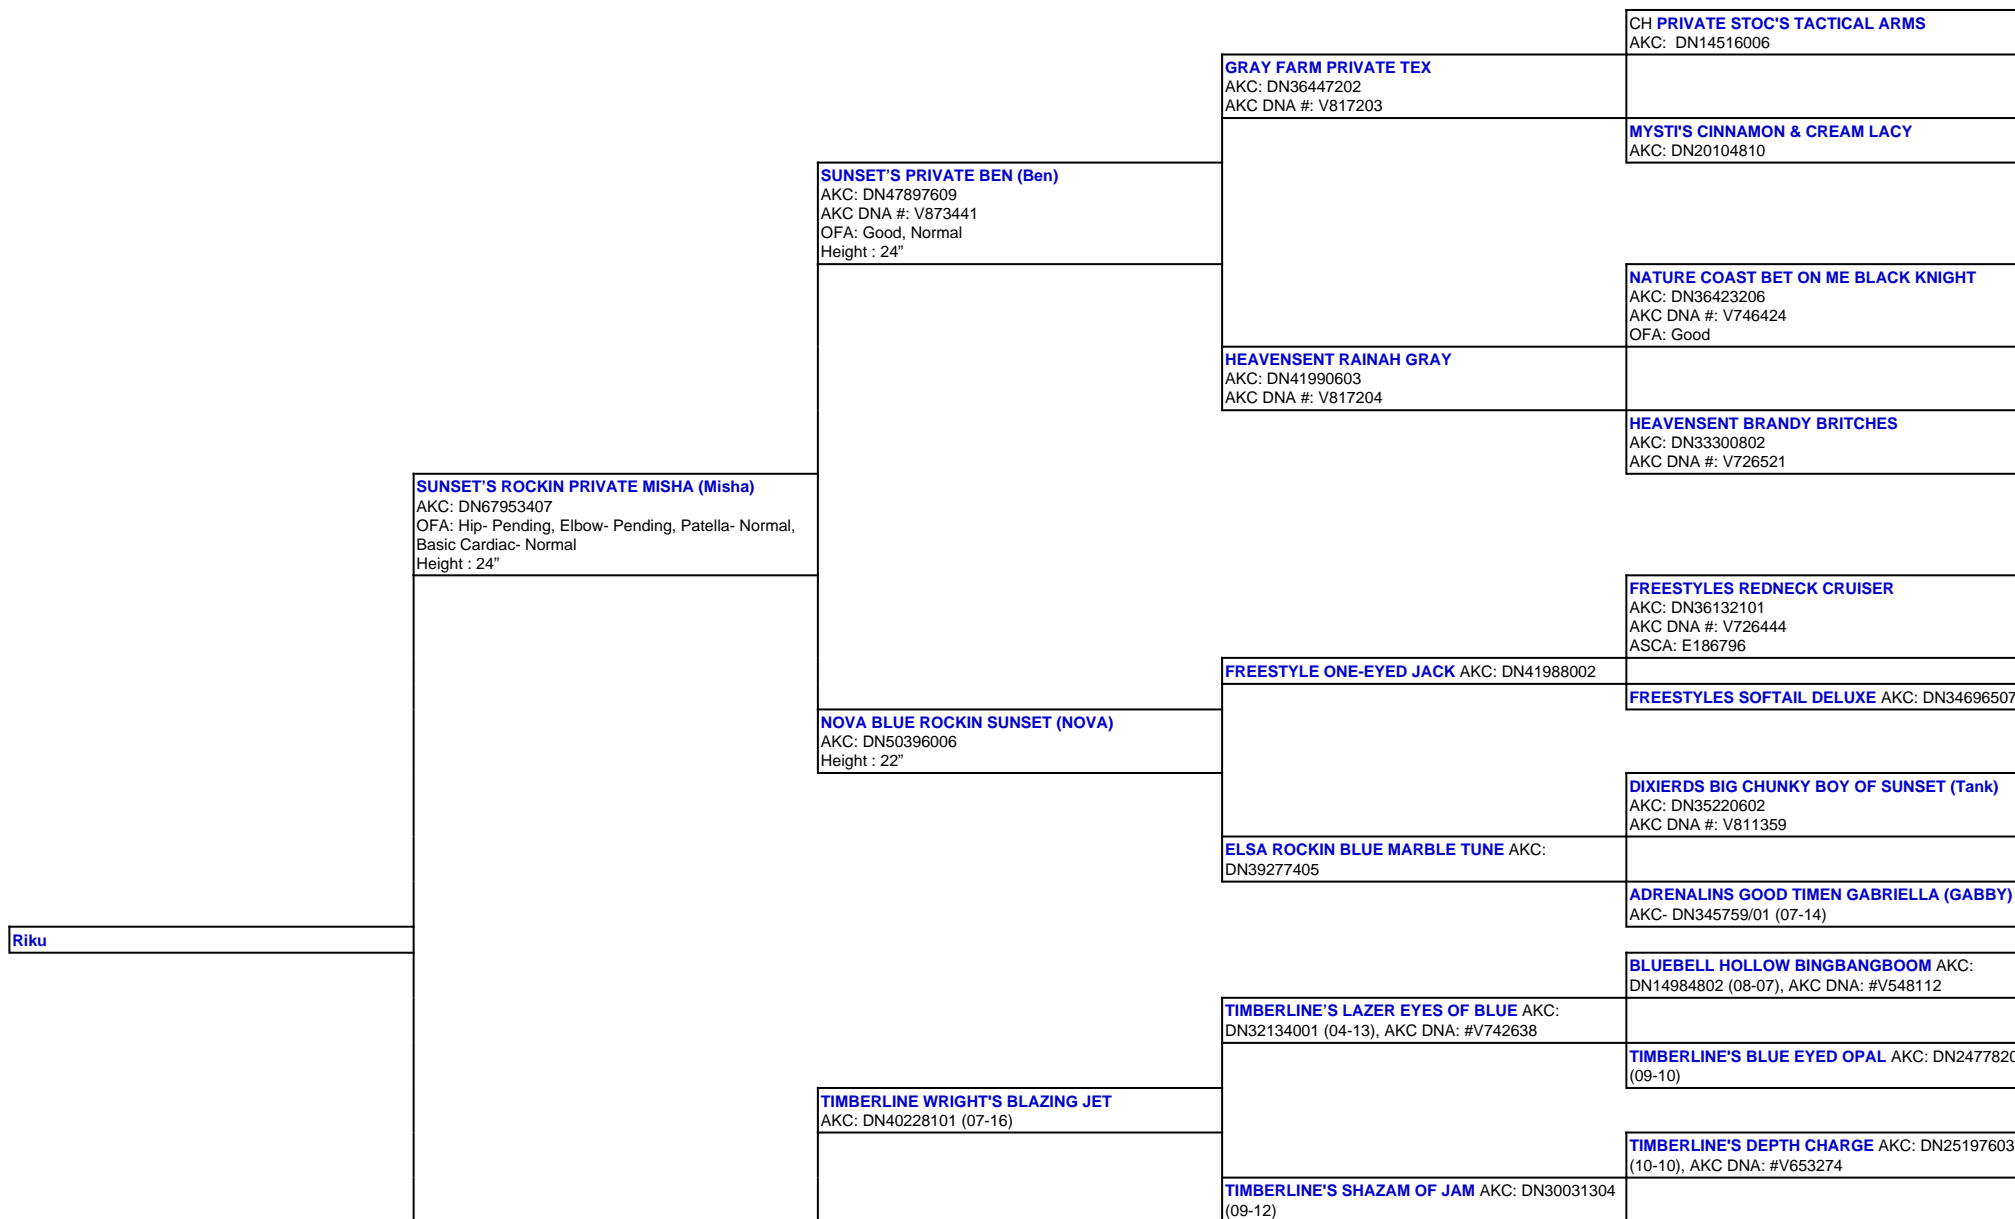

For a more detailed version of this pedigree:  
<https://www.sunsetranchaussies.com/profile/riku>

Pedigree For:  
 Riku

**ARROW H'S LUCIE (Lucie)**  
AKC: DN50133004  
OFA: OFA55G, OFEL55  
Height : 20.5"

**CANYON CREEK LUCKY H'S ZOEY** AKC  
DN43895304 (02-17)

**TIMBERLINE'S SMOKIN' BLACK POWDER** AKC:  
DN37724001 (05-15), AKC DNA: #V747743

**TIMBERLINE'S FANCY GIRL BRIT** AKC: DN33773804  
(07-15)

**TIMBERLINE'S JAMBALINA** AKC: DN25197405 (09-10)

**TIMBERLINE'S WOW FACTOR** AKC: DN20927701  
(02-10), AKC DNA: #V612002

**TIMBERLINES'S BIT OF BLUE** AKC: DN30432805  
(09-12)

**MILL CREEK'S PATRIOTIC DEVOTION** AKC:  
DN13201403 (04-08), AKC DNA #V537602

**TIMBERLINE'S FANCY GIRL** AKC: DN27589512 (11-11)