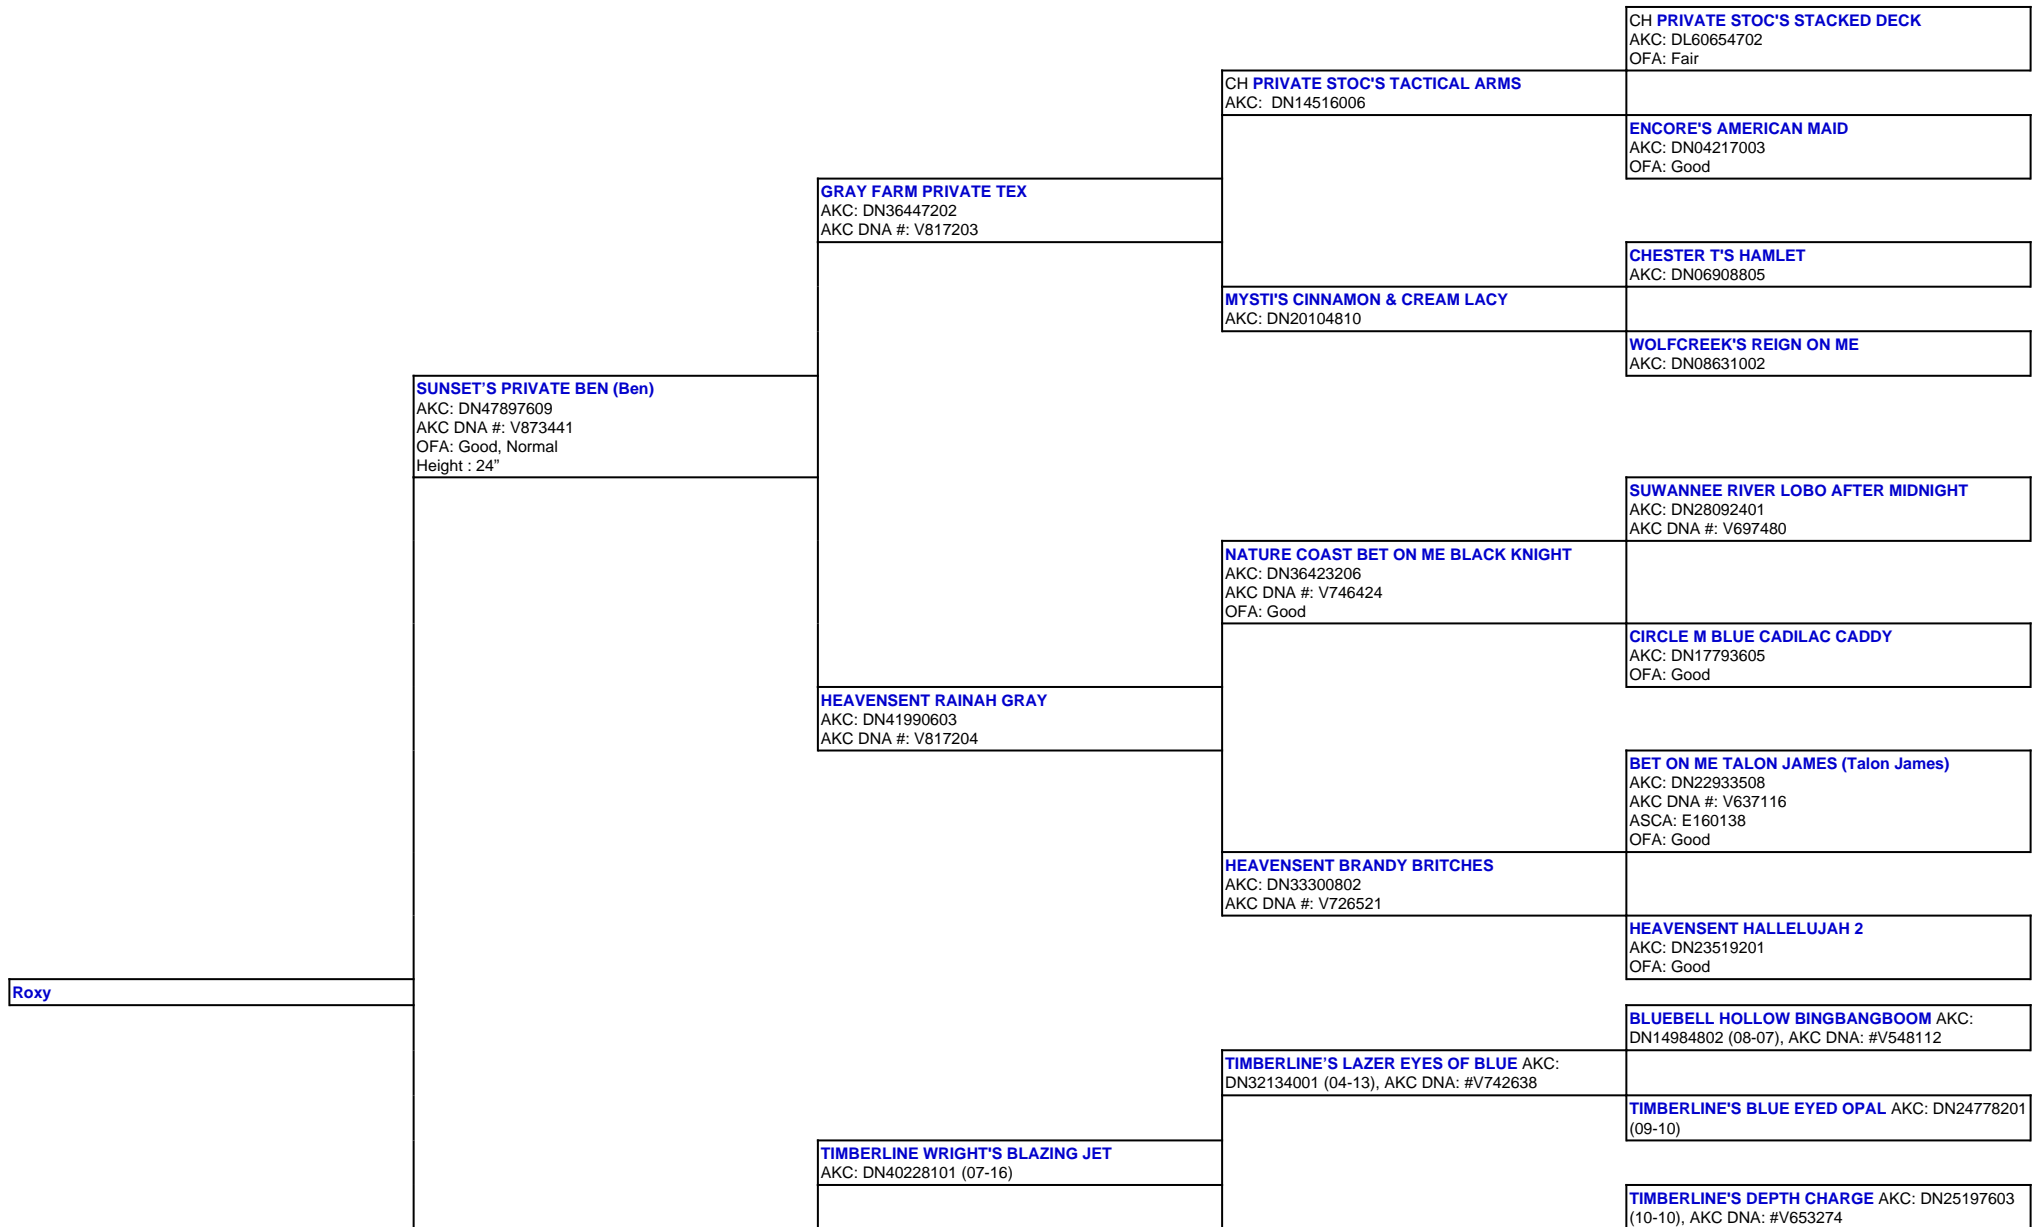

For a more detailed version of this pedigree:
<https://www.sunsetranchaussies.com/profile/roxy>

Pedigree For:
 Roxy

ARROW H'S LUCIE (Lucie)
AKC: DN50133004
OFA: OFA55G, OFEL55
Height : 20.5"

CANYON CREEK LUCKY H'S ZOEY AKC
DN43895304 (02-17)

TIMBERLINE'S SHAZAM OF JAM AKC: DN30031304
(09-12)

TIMBERLINE'S JAMBALINA AKC: DN25197405 (09-10)

TIMBERLINE'S WOW FACTOR AKC: DN20927701
(02-10), AKC DNA: #V612002

TIMBERLINE'S SMOKIN' BLACK POWDER AKC:
DN37724001 (05-15), AKC DNA: #V747743

TIMBERLINE'S BIT OF BLUE AKC: DN30432805
(09-12)

MILL CREEK'S PATRIOTIC DEVOTION AKC:
DN13201403 (04-08), AKC DNA #V537602

TIMBERLINE'S FANCY GIRL BRIT AKC: DN33773804
(07-15)

TIMBERLINE'S FANCY GIRL AKC: DN27589512 (11-11)