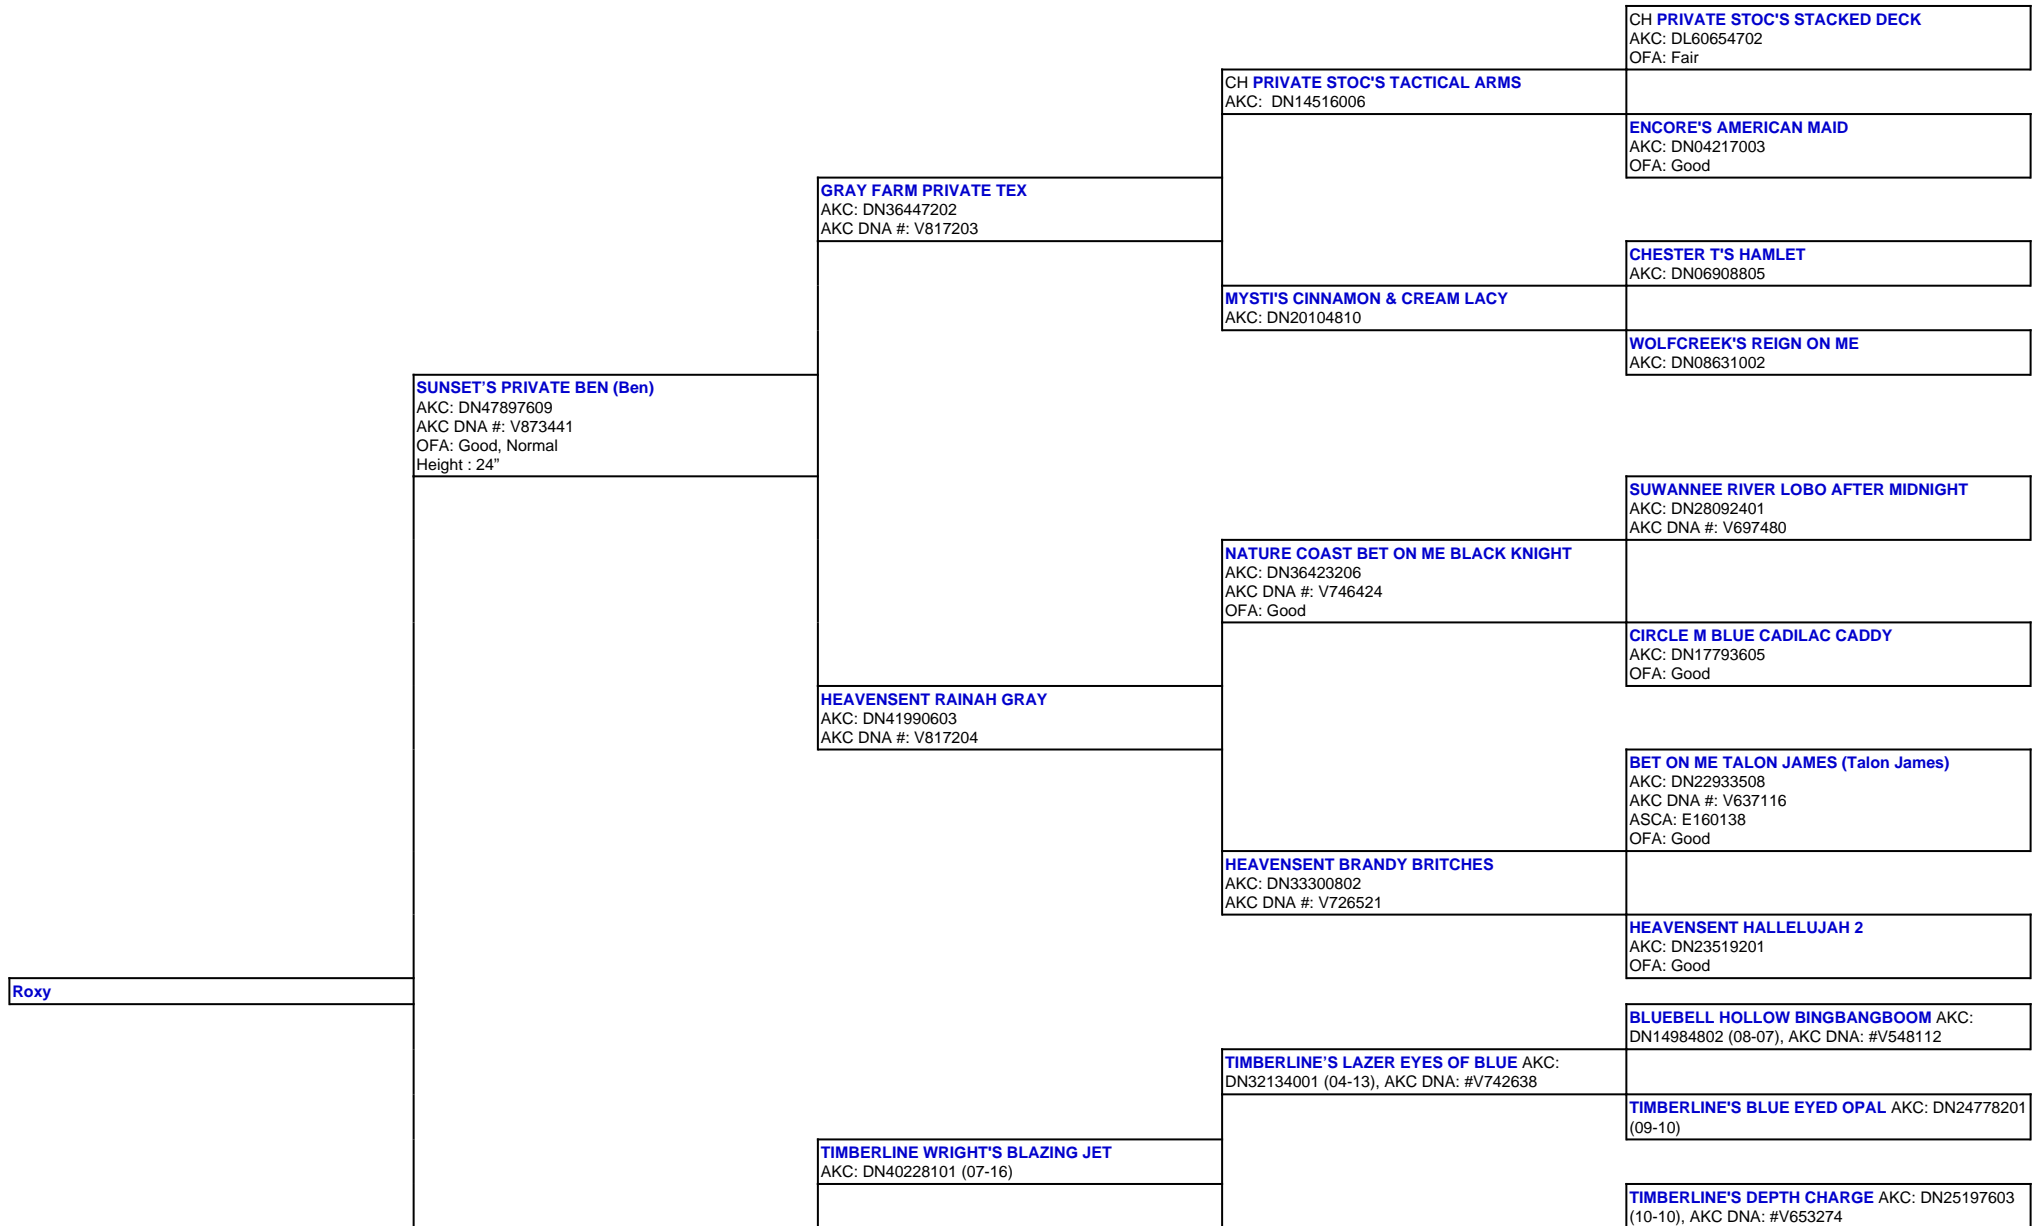

For a more detailed version of this pedigree:  
<https://www.sunsetranchaussies.com/profile/roxy>

Pedigree For:  
Roxy

**ARROW H'S LUCIE (Lucie)**  
AKC: DN50133004  
OFA: OFA55G, OFEL55  
Height : 20.5"

**CANYON CREEK LUCKY H'S ZOEY** AKC  
DN43895304 (02-17)

**TIMBERLINE'S SHAZAM OF JAM** AKC: DN30031304  
(09-12)

**TIMBERLINE'S JAMBALINA** AKC: DN25197405 (09-10)

**TIMBERLINE'S WOW FACTOR** AKC: DN20927701  
(02-10), AKC DNA: #V612002

**TIMBERLINE'S SMOKIN' BLACK POWDER** AKC:  
DN37724001 (05-15), AKC DNA: #V747743

**TIMBERLINE'S BIT OF BLUE** AKC: DN30432805  
(09-12)

**MILL CREEK'S PATRIOTIC DEVOTION** AKC:  
DN13201403 (04-08), AKC DNA #V537602

**TIMBERLINE'S FANCY GIRL BRIT** AKC: DN33773804  
(07-15)

**TIMBERLINE'S FANCY GIRL** AKC: DN27589512 (11-11)