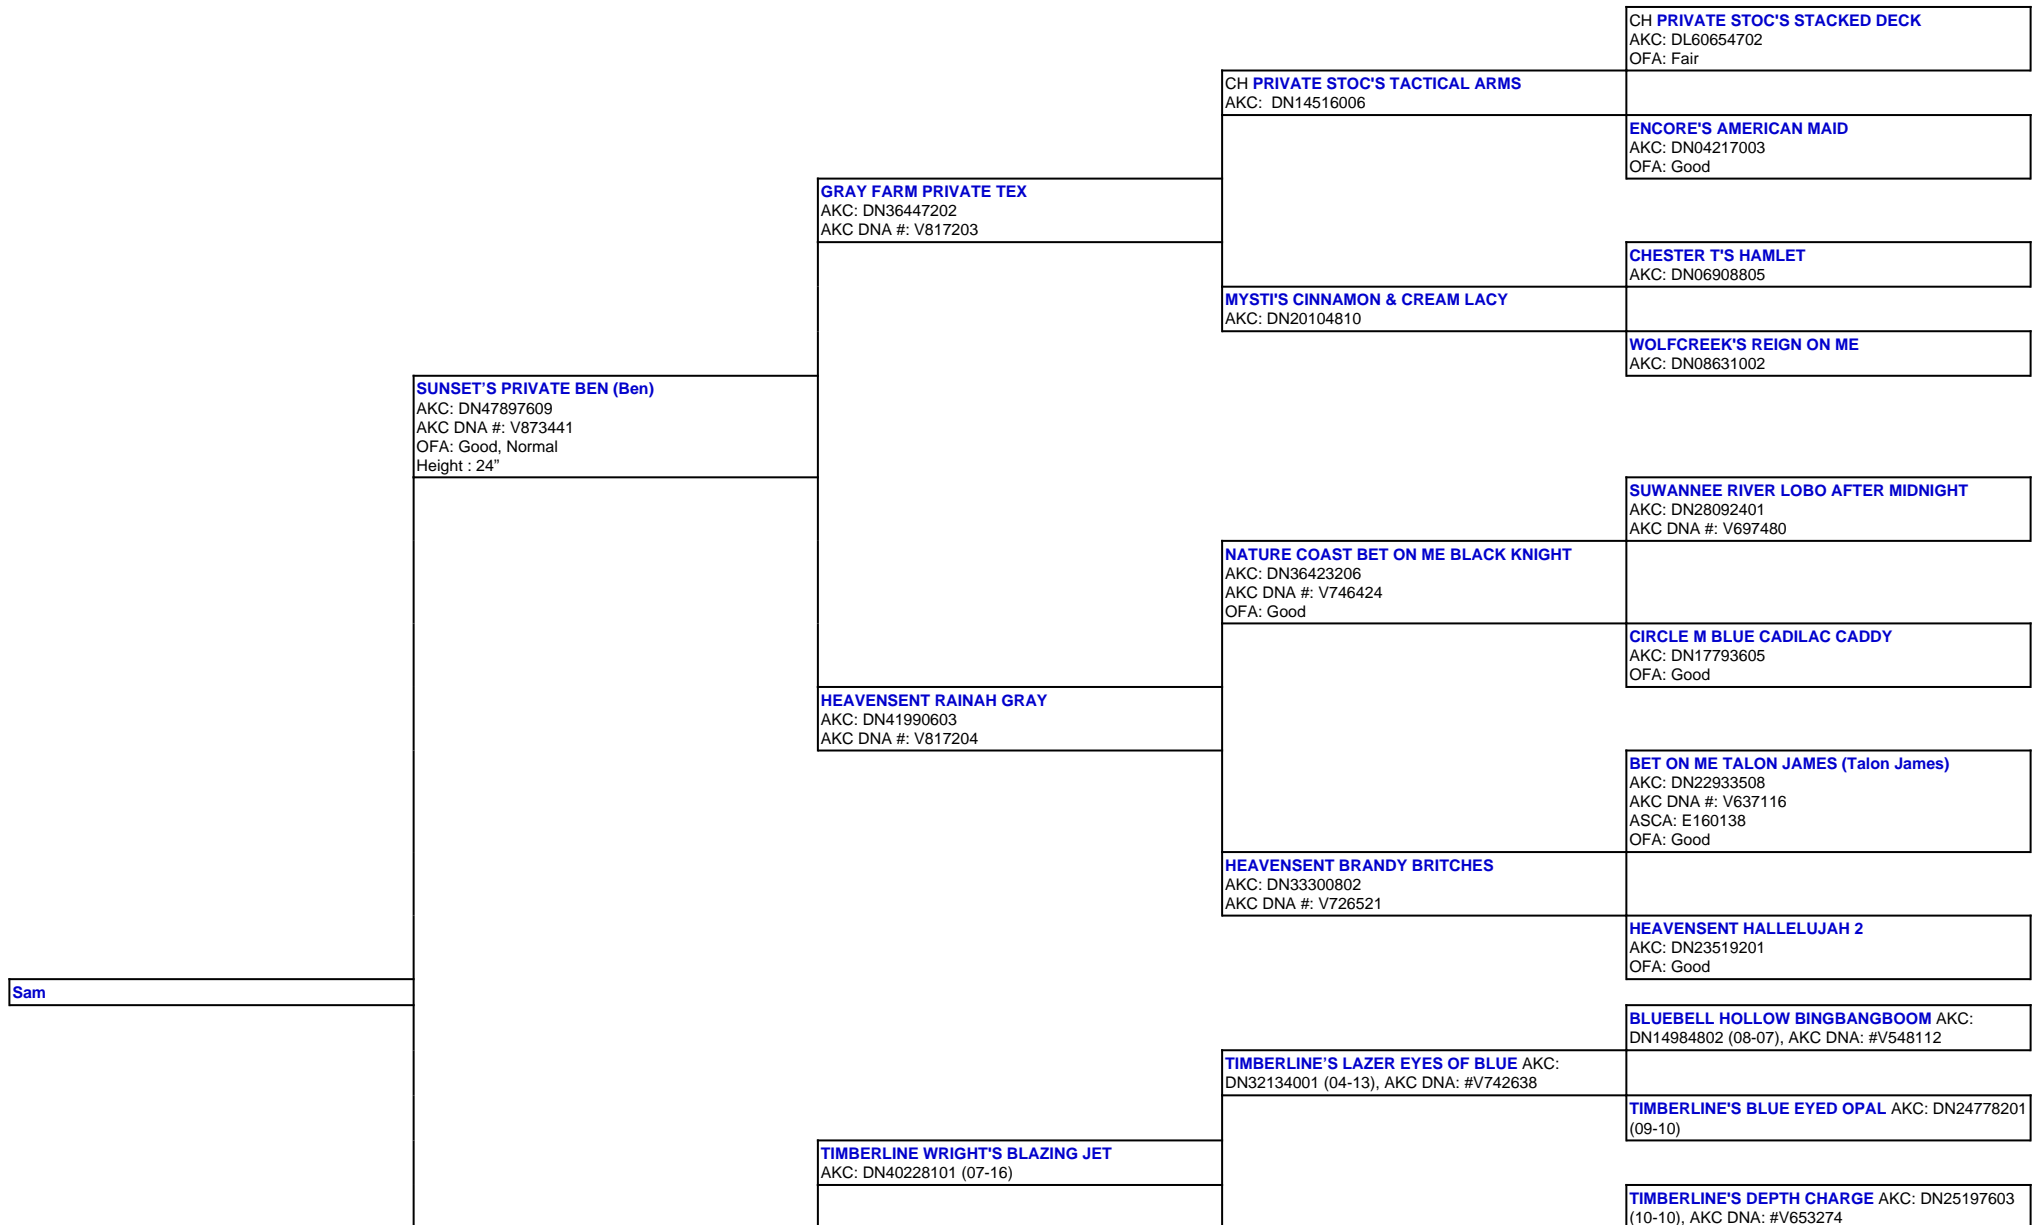

For a more detailed version of this pedigree:
<https://www.sunsetranchaussies.com/profile/sam>

Pedigree For:
 Sam

ARROW H'S LUCIE (Lucie)
AKC: DN50133004
OFA: OFA55G, OFEL55
Height : 20.5"

CANYON CREEK LUCKY H'S ZOEY AKC
DN43895304 (02-17)

TIMBERLINE'S SHAZAM OF JAM AKC: DN30031304
(09-12)

TIMBERLINE'S JAMBALINA AKC: DN25197405 (09-10)

TIMBERLINE'S WOW FACTOR AKC: DN20927701
(02-10), AKC DNA: #V612002

TIMBERLINE'S SMOKIN' BLACK POWDER AKC:
DN37724001 (05-15), AKC DNA: #V747743

TIMBERLINE'S BIT OF BLUE AKC: DN30432805
(09-12)

MILL CREEK'S PATRIOTIC DEVOTION AKC:
DN13201403 (04-08), AKC DNA #V537602

TIMBERLINE'S FANCY GIRL BRIT AKC: DN33773804
(07-15)

TIMBERLINE'S FANCY GIRL AKC: DN27589512 (11-11)