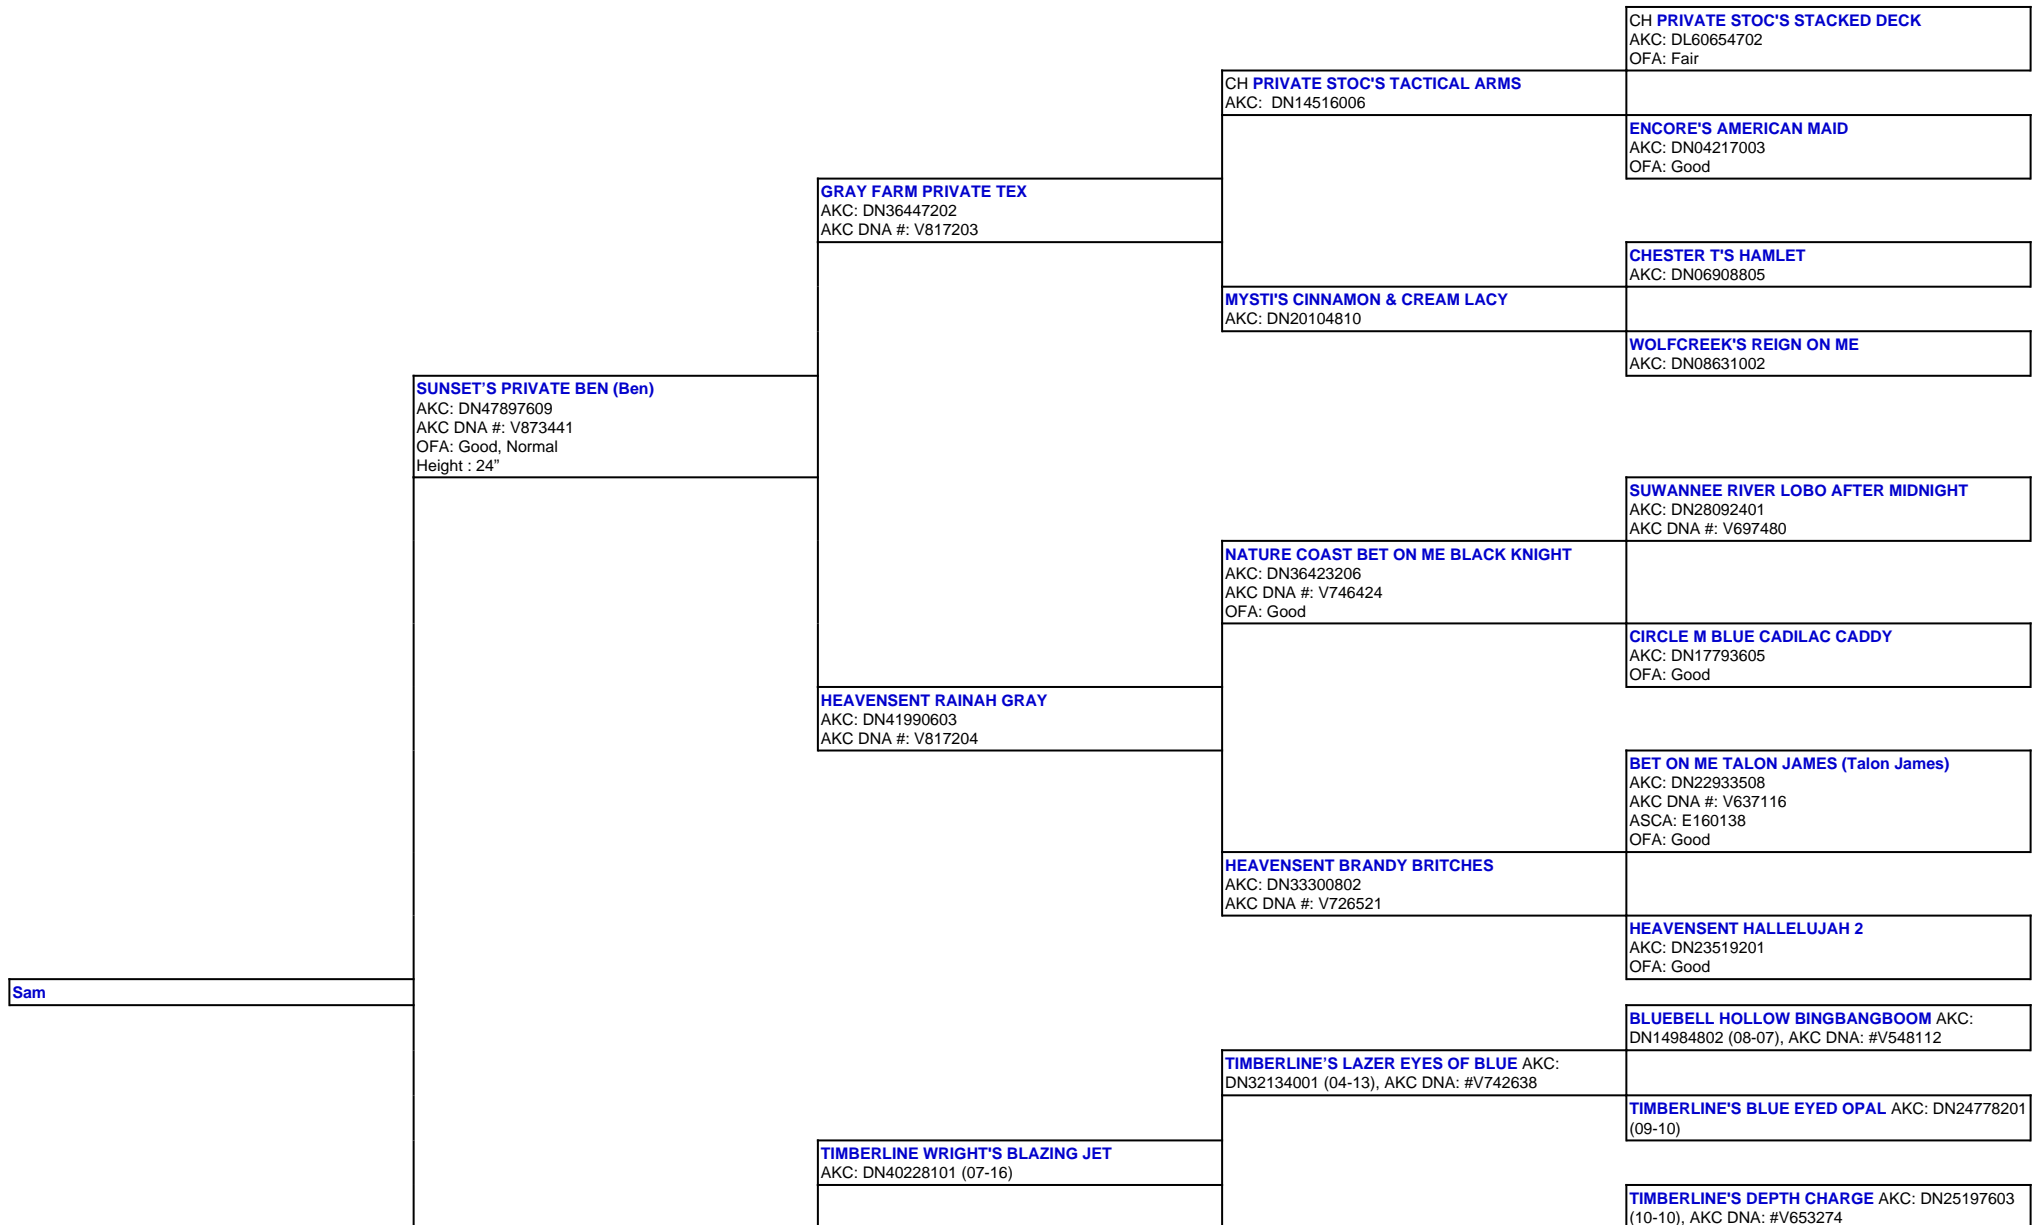

For a more detailed version of this pedigree:  
<https://www.sunsetranchaussies.com/profile/sam>

Pedigree For:  
 Sam

**ARROW H'S LUCIE (Lucie)**  
AKC: DN50133004  
OFA: OFA55G, OFEL55  
Height : 20.5"

**CANYON CREEK LUCKY H'S ZOEY** AKC  
DN43895304 (02-17)

**TIMBERLINE'S SHAZAM OF JAM** AKC: DN30031304  
(09-12)

**TIMBERLINE'S JAMBALINA** AKC: DN25197405 (09-10)

**TIMBERLINE'S WOW FACTOR** AKC: DN20927701  
(02-10), AKC DNA: #V612002

**TIMBERLINE'S SMOKIN' BLACK POWDER** AKC:  
DN37724001 (05-15), AKC DNA: #V747743

**TIMBERLINE'S BIT OF BLUE** AKC: DN30432805  
(09-12)

**MILL CREEK'S PATRIOTIC DEVOTION** AKC:  
DN13201403 (04-08), AKC DNA #V537602

**TIMBERLINE'S FANCY GIRL BRIT** AKC: DN33773804  
(07-15)

**TIMBERLINE'S FANCY GIRL** AKC: DN27589512 (11-11)