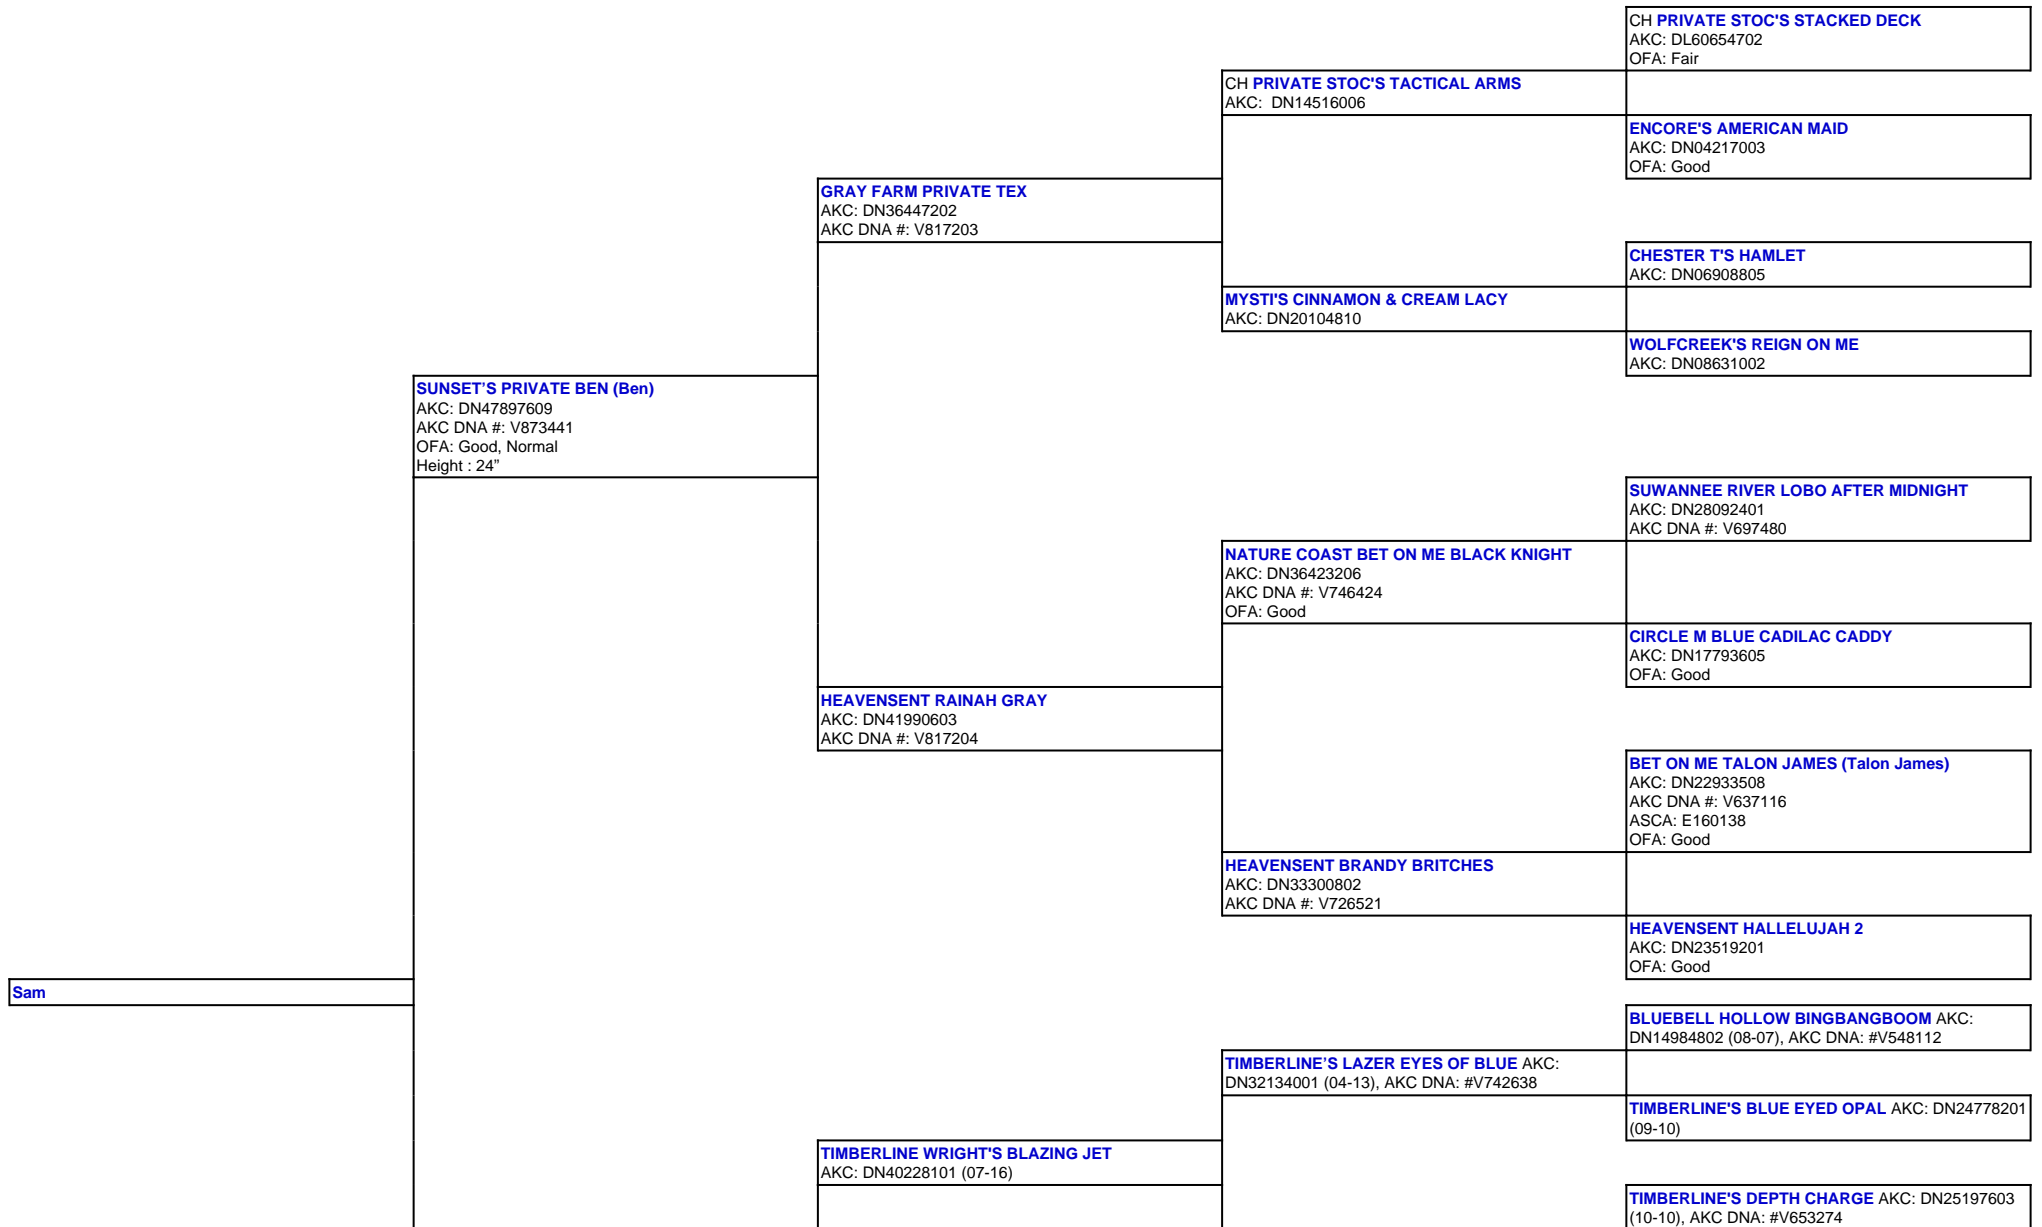

For a more detailed version of this pedigree:
<https://www.sunsetranchaussies.com/profile/sam>

Pedigree For:
 Sam

ARROW H'S LUCIE (Lucie)
AKC: DN50133004
OFA: OFA55G, OFEL55
Height : 20.5"

CANYON CREEK LUCKY H'S ZOEY AKC
DN43895304 (02-17)

TIMBERLINE'S SHAZAM OF JAM AKC: DN30031304
(09-12)

TIMBERLINE'S JAMBALINA AKC: DN25197405 (09-10)

TIMBERLINE'S WOW FACTOR AKC: DN20927701
(02-10), AKC DNA: #V612002

TIMBERLINE'S SMOKIN' BLACK POWDER AKC:
DN37724001 (05-15), AKC DNA: #V747743

TIMBERLINE'S BIT OF BLUE AKC: DN30432805
(09-12)

MILL CREEK'S PATRIOTIC DEVOTION AKC:
DN13201403 (04-08), AKC DNA #V537602

TIMBERLINE'S FANCY GIRL BRIT AKC: DN33773804
(07-15)

TIMBERLINE'S FANCY GIRL AKC: DN27589512 (11-11)