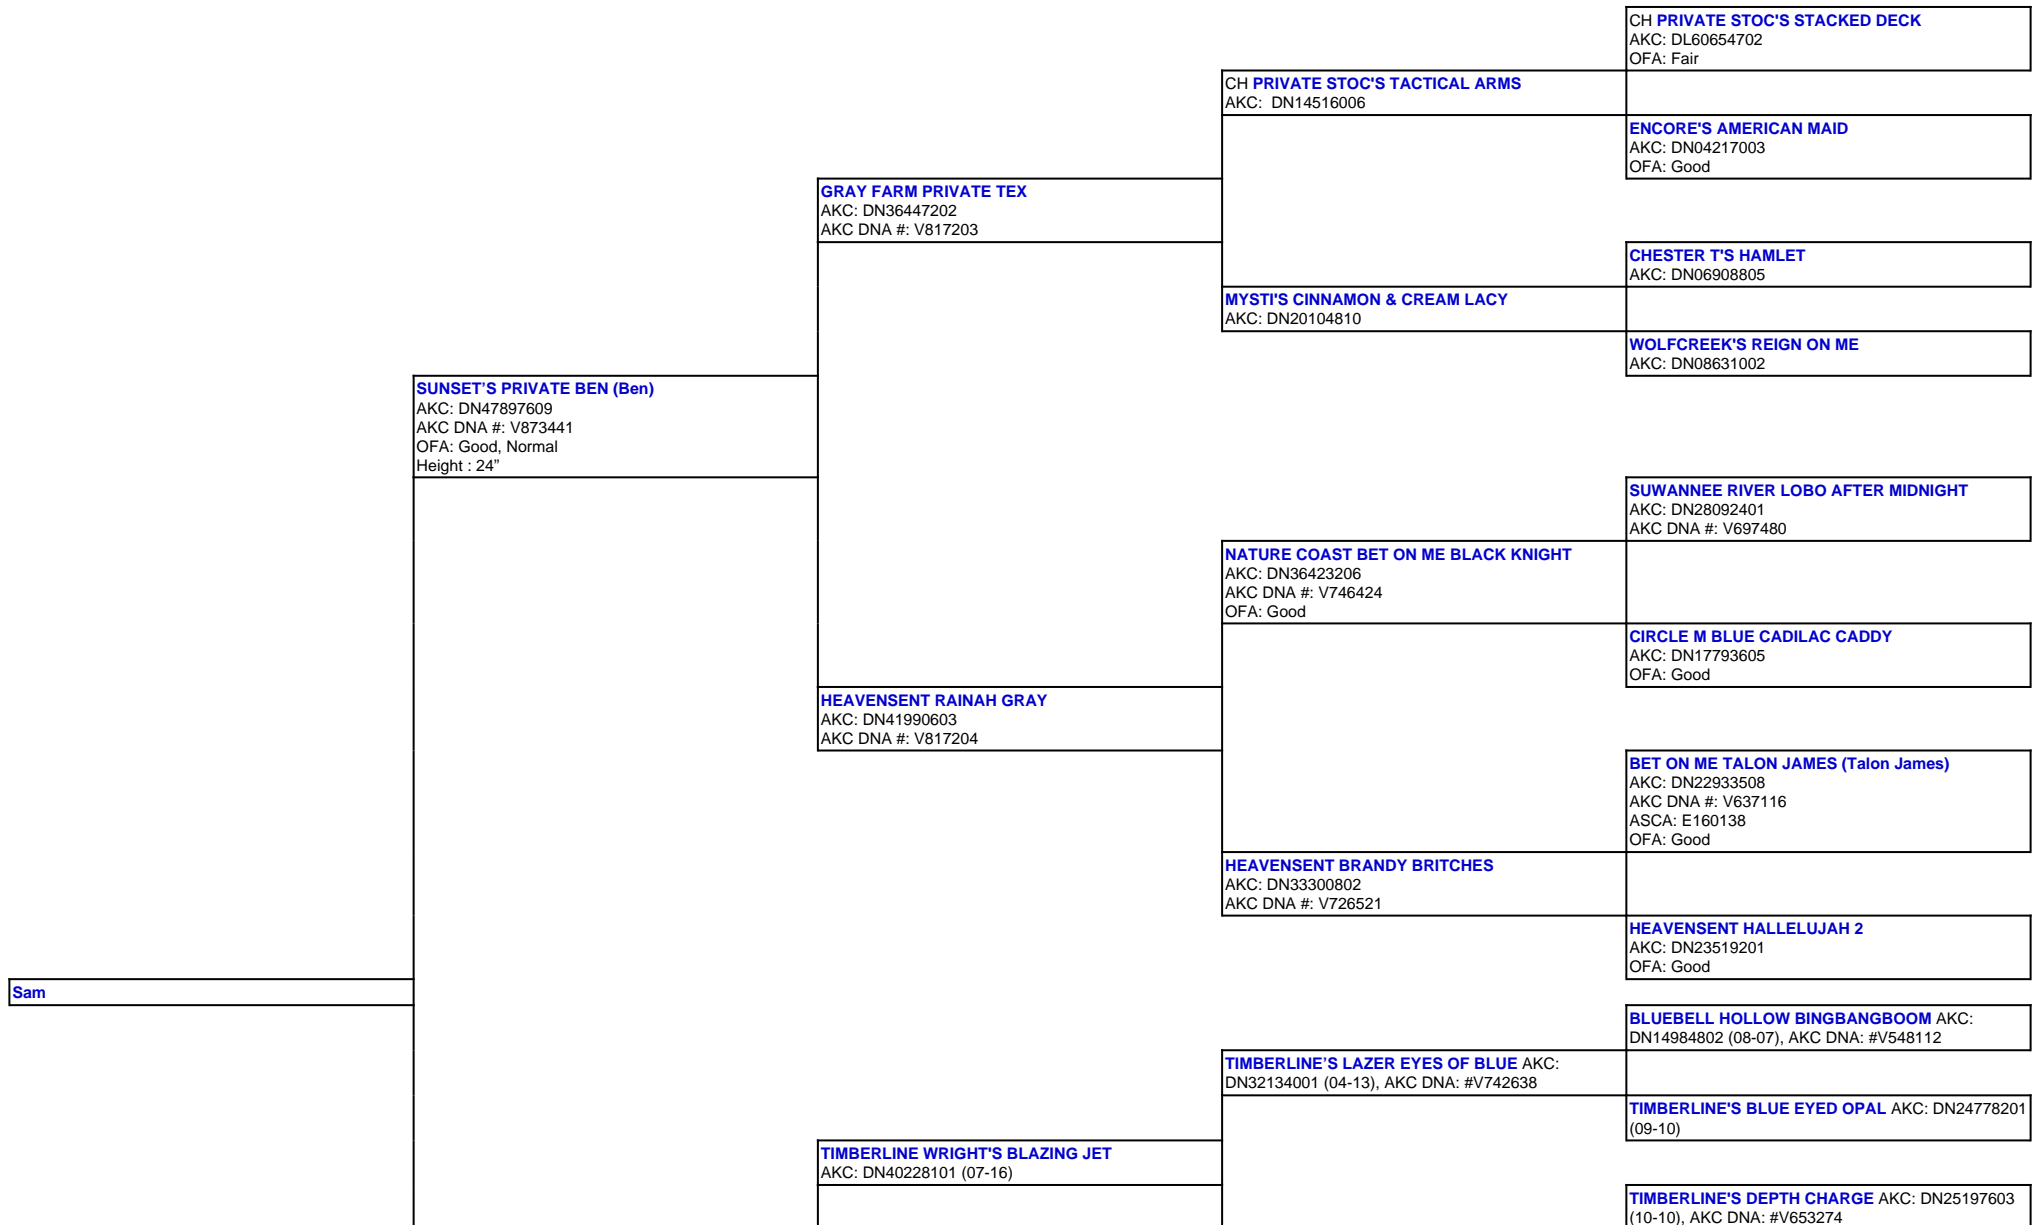

For a more detailed version of this pedigree:
<https://www.sunsetranchaussies.com/profile/sam>

Pedigree For:
Sam

ARROW H'S LUCIE (Lucie)
AKC: DN50133004
OFA: OFA55G, OFEL55
Height : 20.5"

CANYON CREEK LUCKY H'S ZOEY AKC
DN43895304 (02-17)

TIMBERLINE'S SHAZAM OF JAM AKC: DN30031304
(09-12)

TIMBERLINE'S JAMBALINA AKC: DN25197405 (09-10)

TIMBERLINE'S WOW FACTOR AKC: DN20927701
(02-10), AKC DNA: #V612002

TIMBERLINE'S SMOKIN' BLACK POWDER AKC:
DN37724001 (05-15), AKC DNA: #V747743

TIMBERLINE'S BIT OF BLUE AKC: DN30432805
(09-12)

MILL CREEK'S PATRIOTIC DEVOTION AKC:
DN13201403 (04-08), AKC DNA #V537602

TIMBERLINE'S FANCY GIRL BRIT AKC: DN33773804
(07-15)

TIMBERLINE'S FANCY GIRL AKC: DN27589512 (11-11)