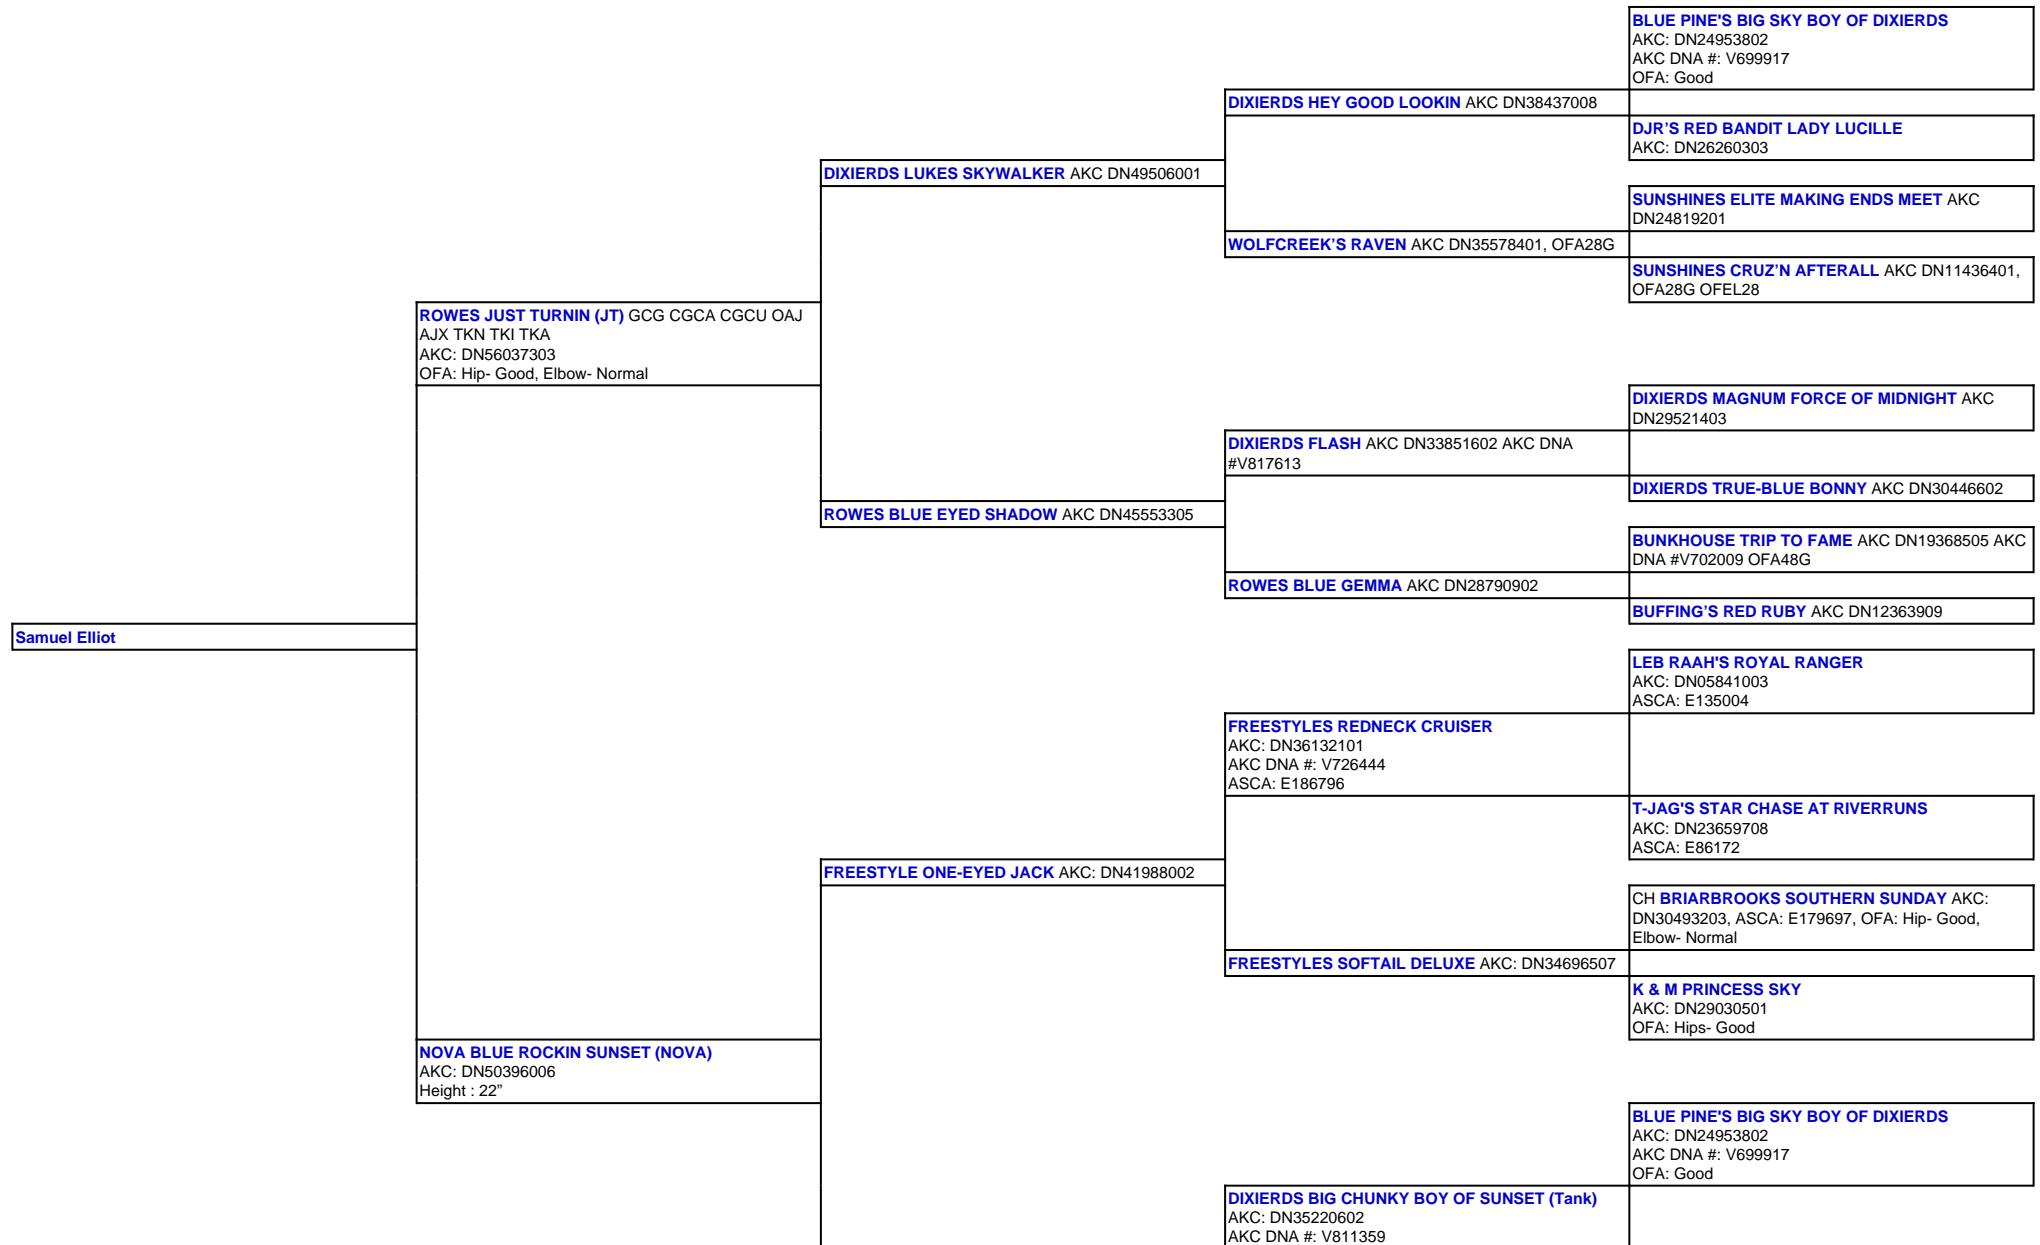

For a more detailed version of this pedigree:
<https://www.sunsetranchaussies.com/profile/samuel-elliott>

Pedigree For:
 Samuel Elliot

ELSA ROCKIN BLUE MARBLE TUNE AKC:
DN39277405

FRESH COWGIRL'S FORTUNE MACY MAE AKC:
DN26025206

ADRENALINS GOOD TIMEN GABRIELLA (GABBY)
AKC- DN345759/01 (07-14)

GOOD TIMEN' RIO AKC DN298809/02 (12-12)

ADRENALIN'S MOON RUSH O' SADIE AKC
DN174135/07 (12-12)