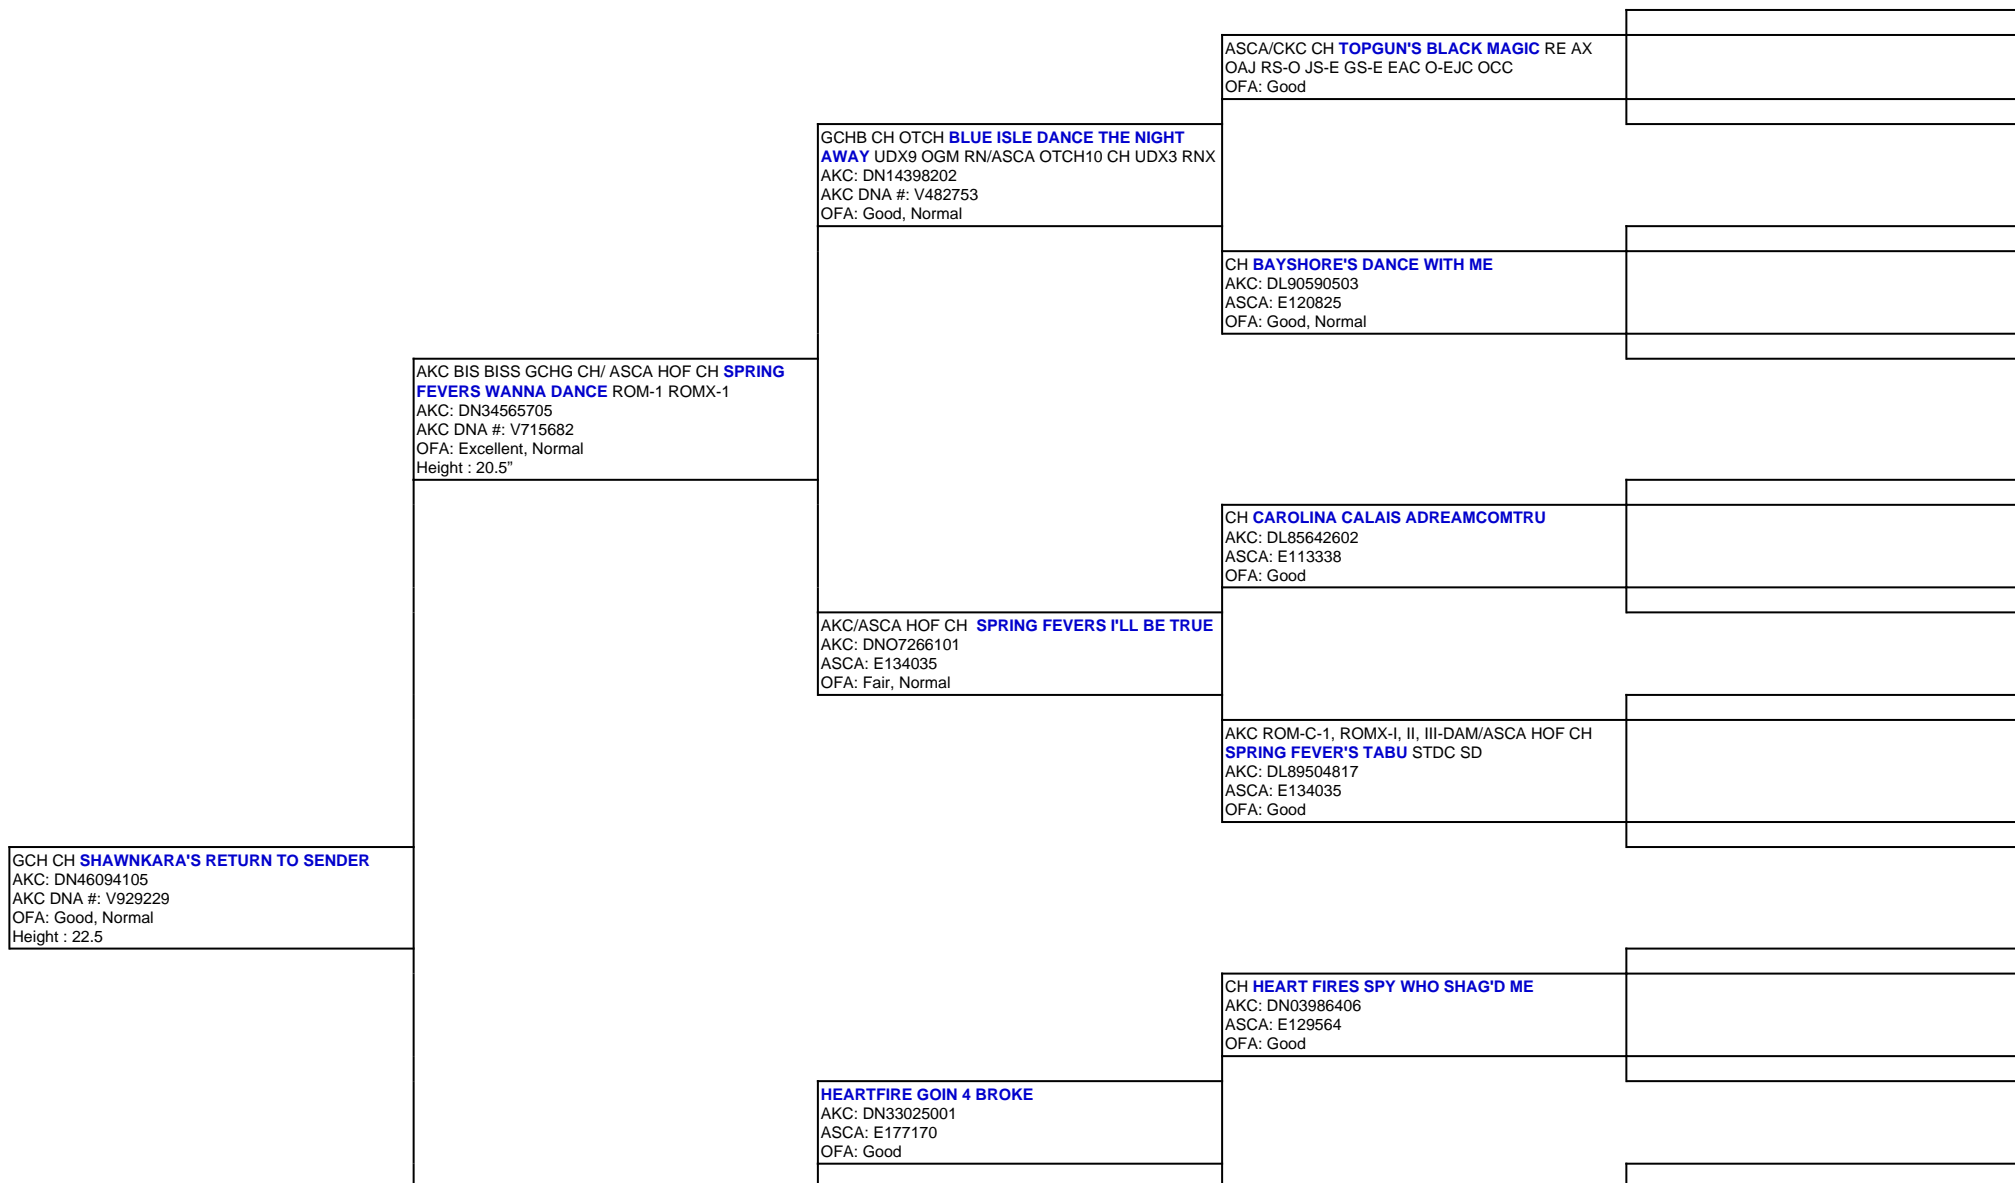

For a more detailed version of this pedigree:

<https://www.sunsetranchaussies.com/profile/shawnkaras-return-to-sender>

Pedigree For:
GCH CH
SHAWNKARA'S RETURN TO SENDER

ASCA CH / UKC INT. CH **SHAWNKARA'S VINTAGE VINE**
AKC: DN37627606
ASCA: E183539
OFA: Good, Normal

HEARTFIRE'S KISS N TELL
AKC: DL91039105
ASCA: E124547
OFA: Excellent

PREMONITION OF PRESTIGE
AKC: DN15662401
ASCA: E149333
OFA: Good

SHAWNKARA'S PENNIES FROM HEAVEN
AKC: DN32386302
ASCA: E175615
OFA: Good