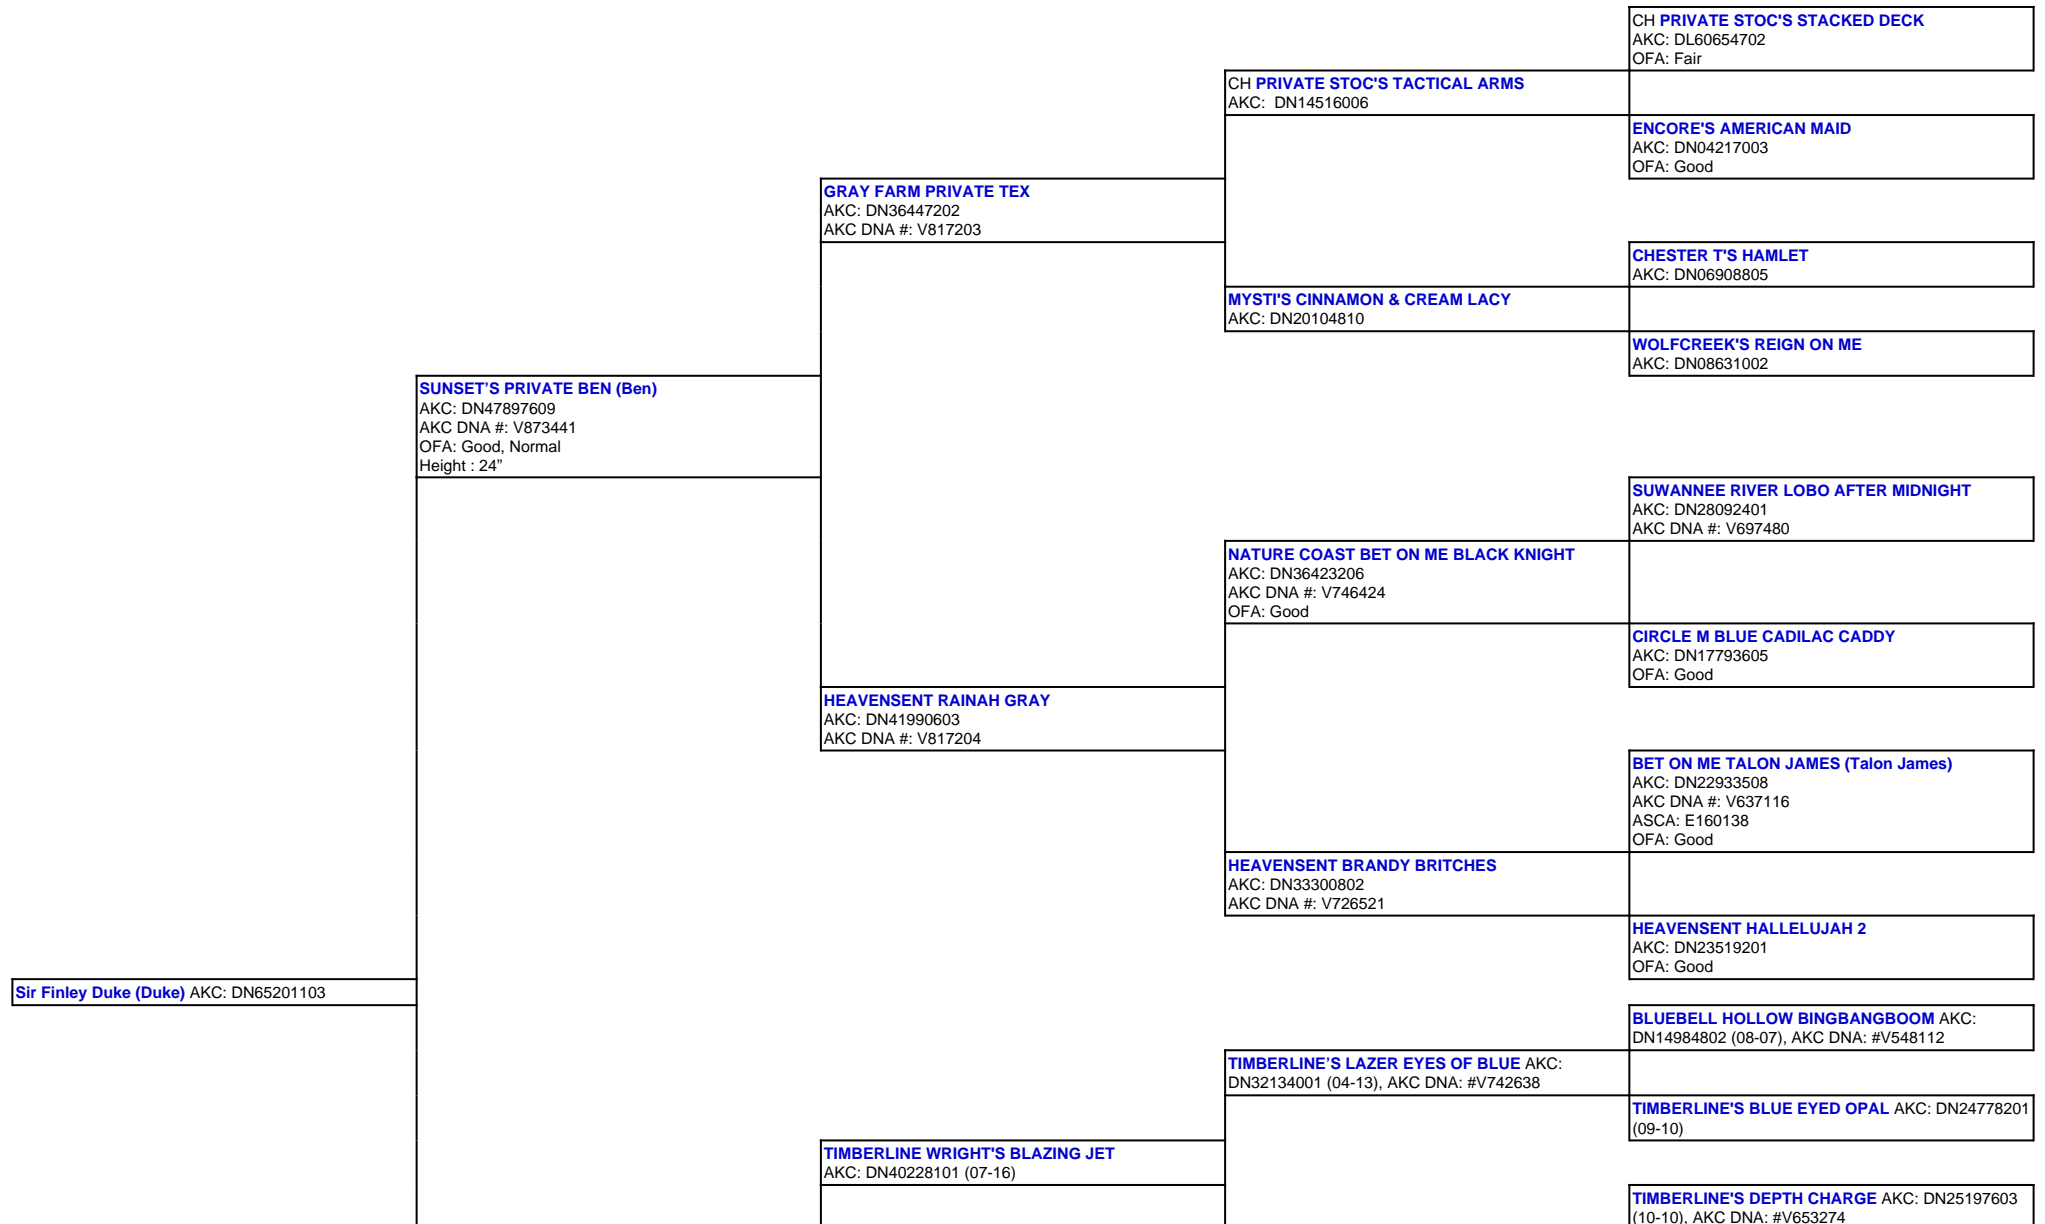

For a more detailed version of this pedigree:
<https://www.sunsetranchaussies.com/profile/sir-finley-duke>

Pedigree For:
Sir Finley Duke (Duke)
 AKC: DN65201103

ARROW H'S LUCIE (Lucie)
AKC: DN50133004
OFA: OFA55G, OFEL55
Height : 20.5"

CANYON CREEK LUCKY H'S ZOEY AKC
DN43895304 (02-17)

TIMBERLINE'S SHAZAM OF JAM AKC: DN30031304
(09-12)

TIMBERLINE'S JAMBALINA AKC: DN25197405 (09-10)

TIMBERLINE'S WOW FACTOR AKC: DN20927701
(02-10), AKC DNA: #V612002

TIMBERLINE'S SMOKIN' BLACK POWDER AKC:
DN37724001 (05-15), AKC DNA: #V747743

TIMBERLINE'S BIT OF BLUE AKC: DN30432805
(09-12)

MILL CREEK'S PATRIOTIC DEVOTION AKC:
DN13201403 (04-08), AKC DNA #V537602

TIMBERLINE'S FANCY GIRL BRIT AKC: DN33773804
(07-15)

TIMBERLINE'S FANCY GIRL AKC: DN27589512 (11-11)