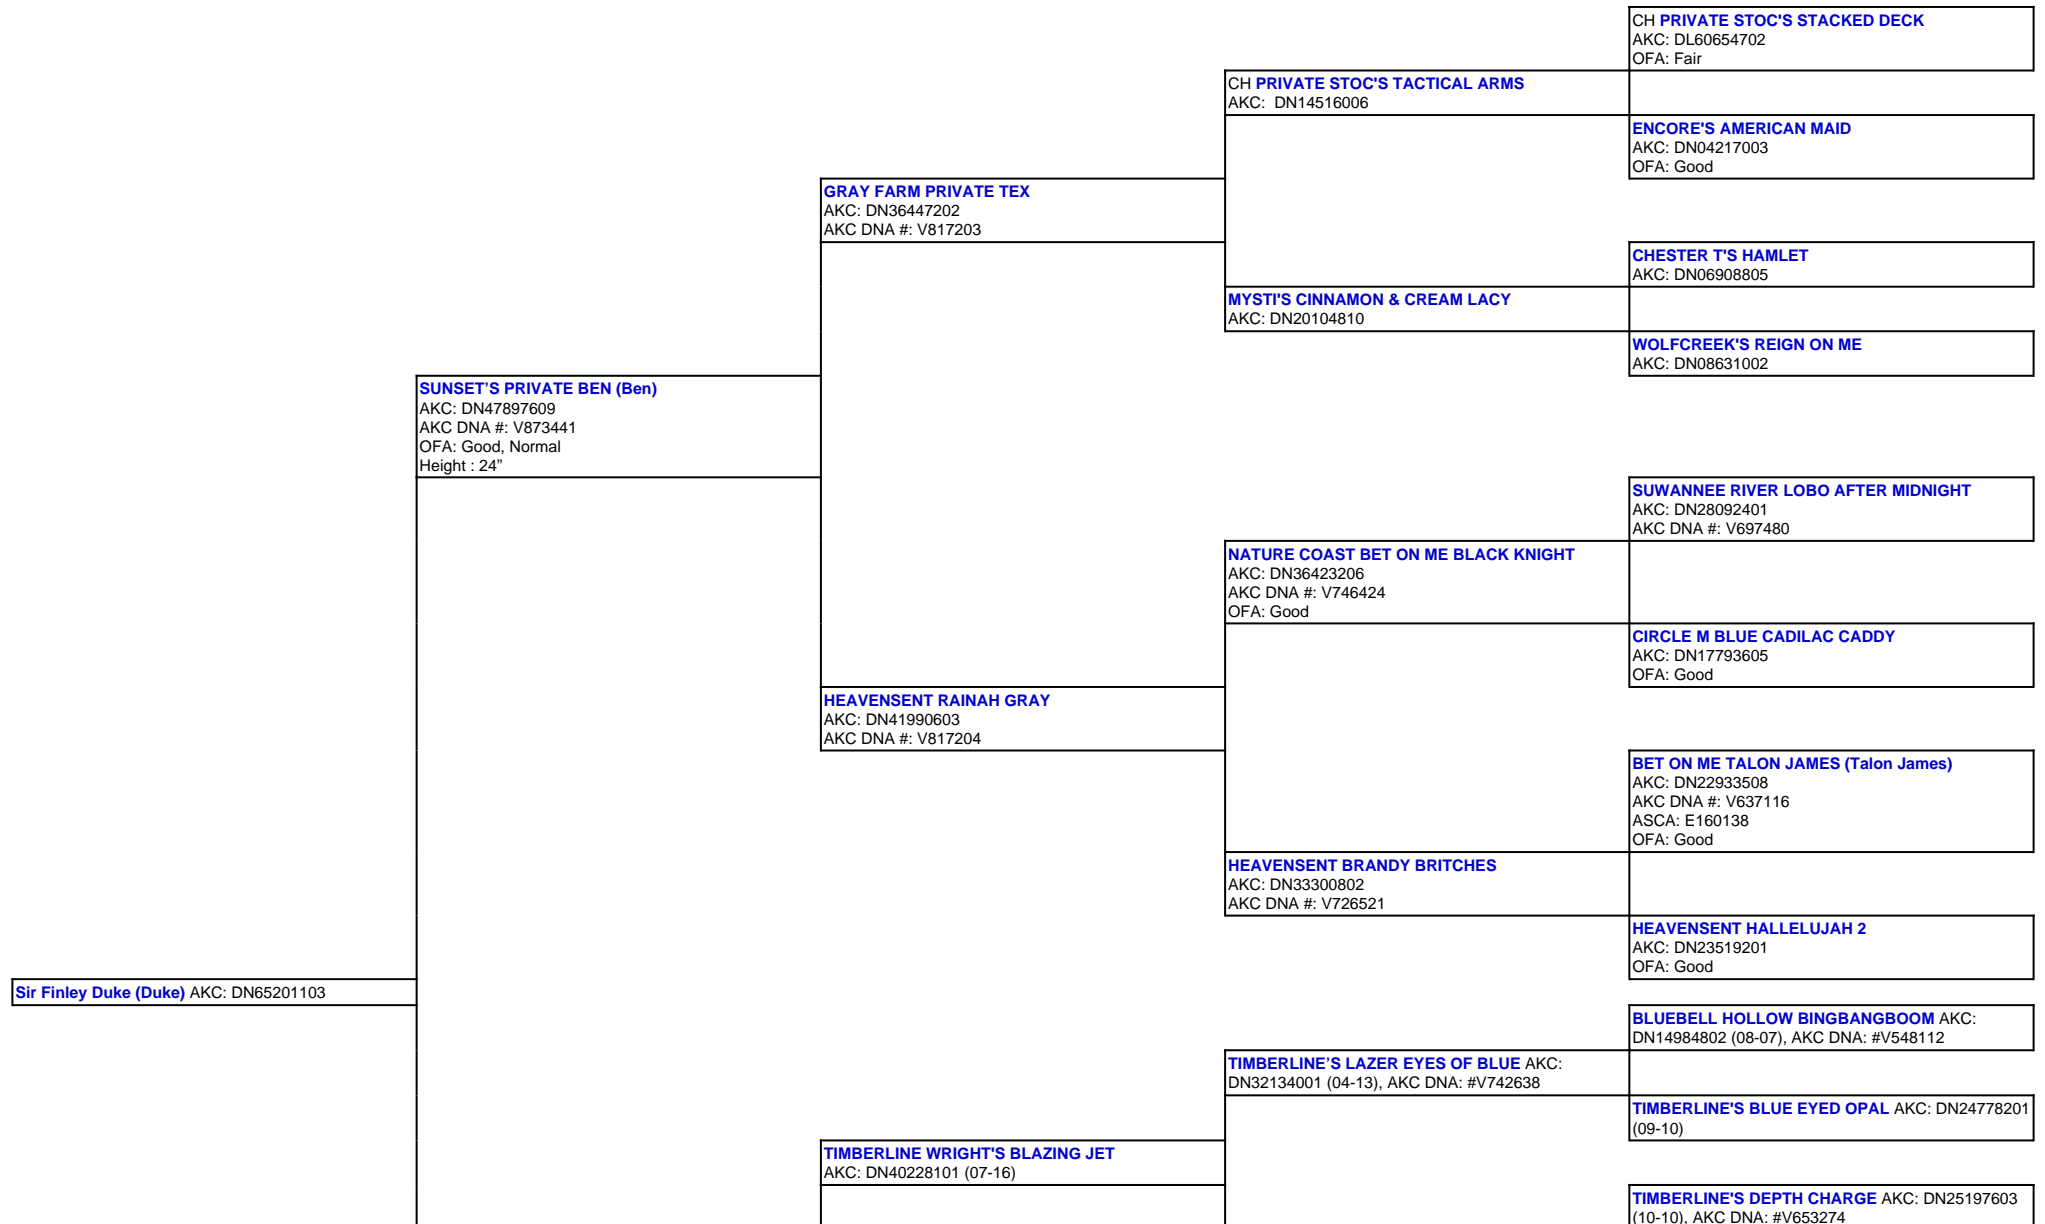

For a more detailed version of this pedigree:  
<https://www.sunsetranchaussies.com/profile/sir-finley-duke>

Pedigree For:  
**Sir Finley Duke (Duke)**  
 AKC: DN65201103

**ARROW H'S LUCIE (Lucie)**  
AKC: DN50133004  
OFA: OFA55G, OFEL55  
Height : 20.5"

**CANYON CREEK LUCKY H'S ZOEY** AKC  
DN43895304 (02-17)

**TIMBERLINE'S SHAZAM OF JAM** AKC: DN30031304  
(09-12)

**TIMBERLINE'S JAMBALINA** AKC: DN25197405 (09-10)

**TIMBERLINE'S WOW FACTOR** AKC: DN20927701  
(02-10), AKC DNA: #V612002

**TIMBERLINE'S SMOKIN' BLACK POWDER** AKC:  
DN37724001 (05-15), AKC DNA: #V747743

**TIMBERLINE'S BIT OF BLUE** AKC: DN30432805  
(09-12)

**MILL CREEK'S PATRIOTIC DEVOTION** AKC:  
DN13201403 (04-08), AKC DNA #V537602

**TIMBERLINE'S FANCY GIRL BRIT** AKC: DN33773804  
(07-15)

**TIMBERLINE'S FANCY GIRL** AKC: DN27589512 (11-11)