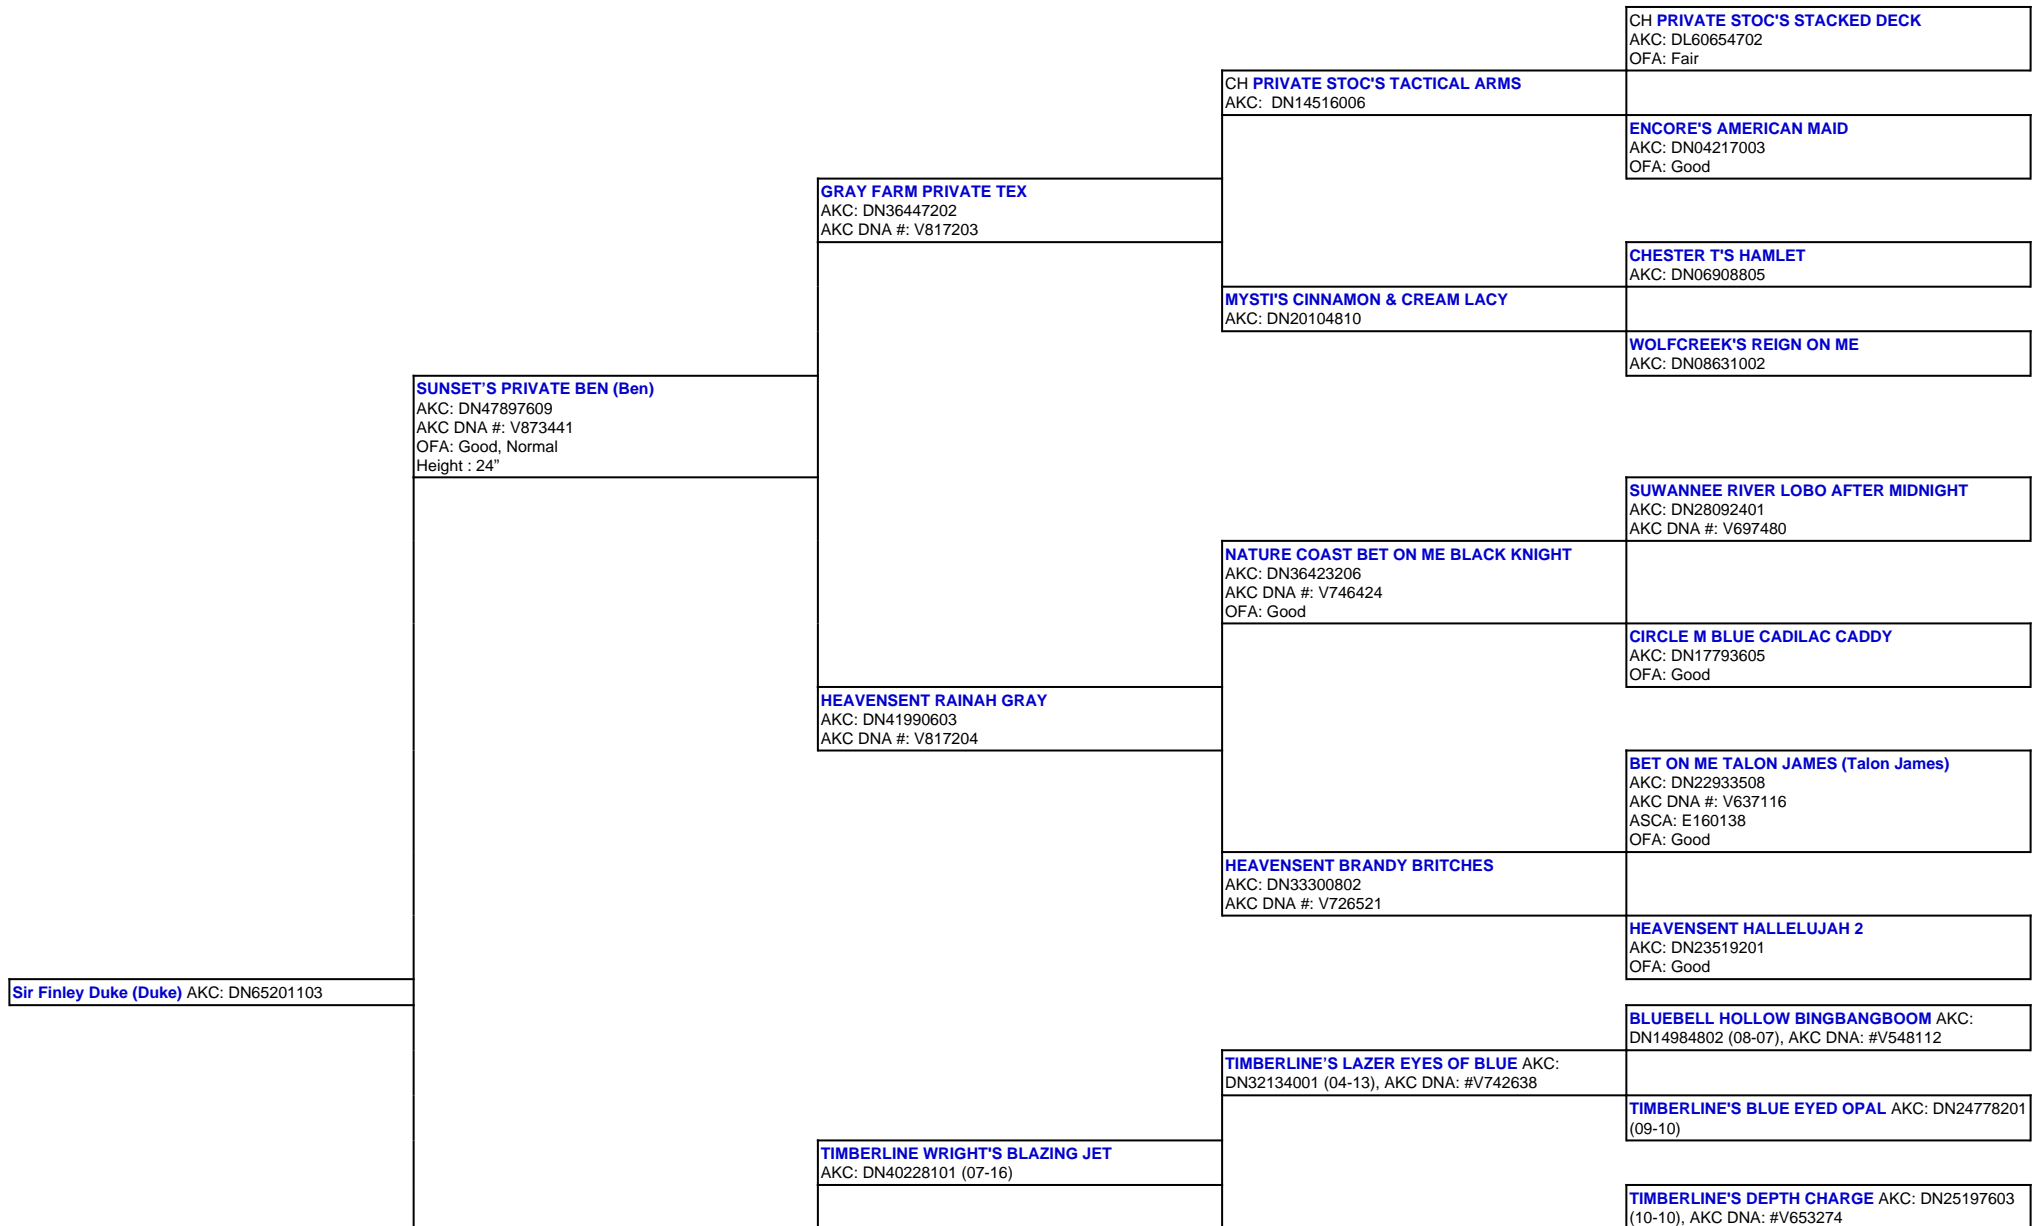

For a more detailed version of this pedigree:
<https://www.sunsetranchaussies.com/profile/sir-finley-duke>

Pedigree For:
Sir Finley Duke (Duke)
 AKC: DN65201103

ARROW H'S LUCIE (Lucie)
AKC: DN50133004
OFA: OFA55G, OFEL55
Height : 20.5"

CANYON CREEK LUCKY H'S ZOEY AKC
DN43895304 (02-17)

TIMBERLINE'S SHAZAM OF JAM AKC: DN30031304
(09-12)

TIMBERLINE'S JAMBALINA AKC: DN25197405 (09-10)

TIMBERLINE'S WOW FACTOR AKC: DN20927701
(02-10), AKC DNA: #V612002

TIMBERLINE'S SMOKIN' BLACK POWDER AKC:
DN37724001 (05-15), AKC DNA: #V747743

TIMBERLINE'S BIT OF BLUE AKC: DN30432805
(09-12)

MILL CREEK'S PATRIOTIC DEVOTION AKC:
DN13201403 (04-08), AKC DNA #V537602

TIMBERLINE'S FANCY GIRL BRIT AKC: DN33773804
(07-15)

TIMBERLINE'S FANCY GIRL AKC: DN27589512 (11-11)