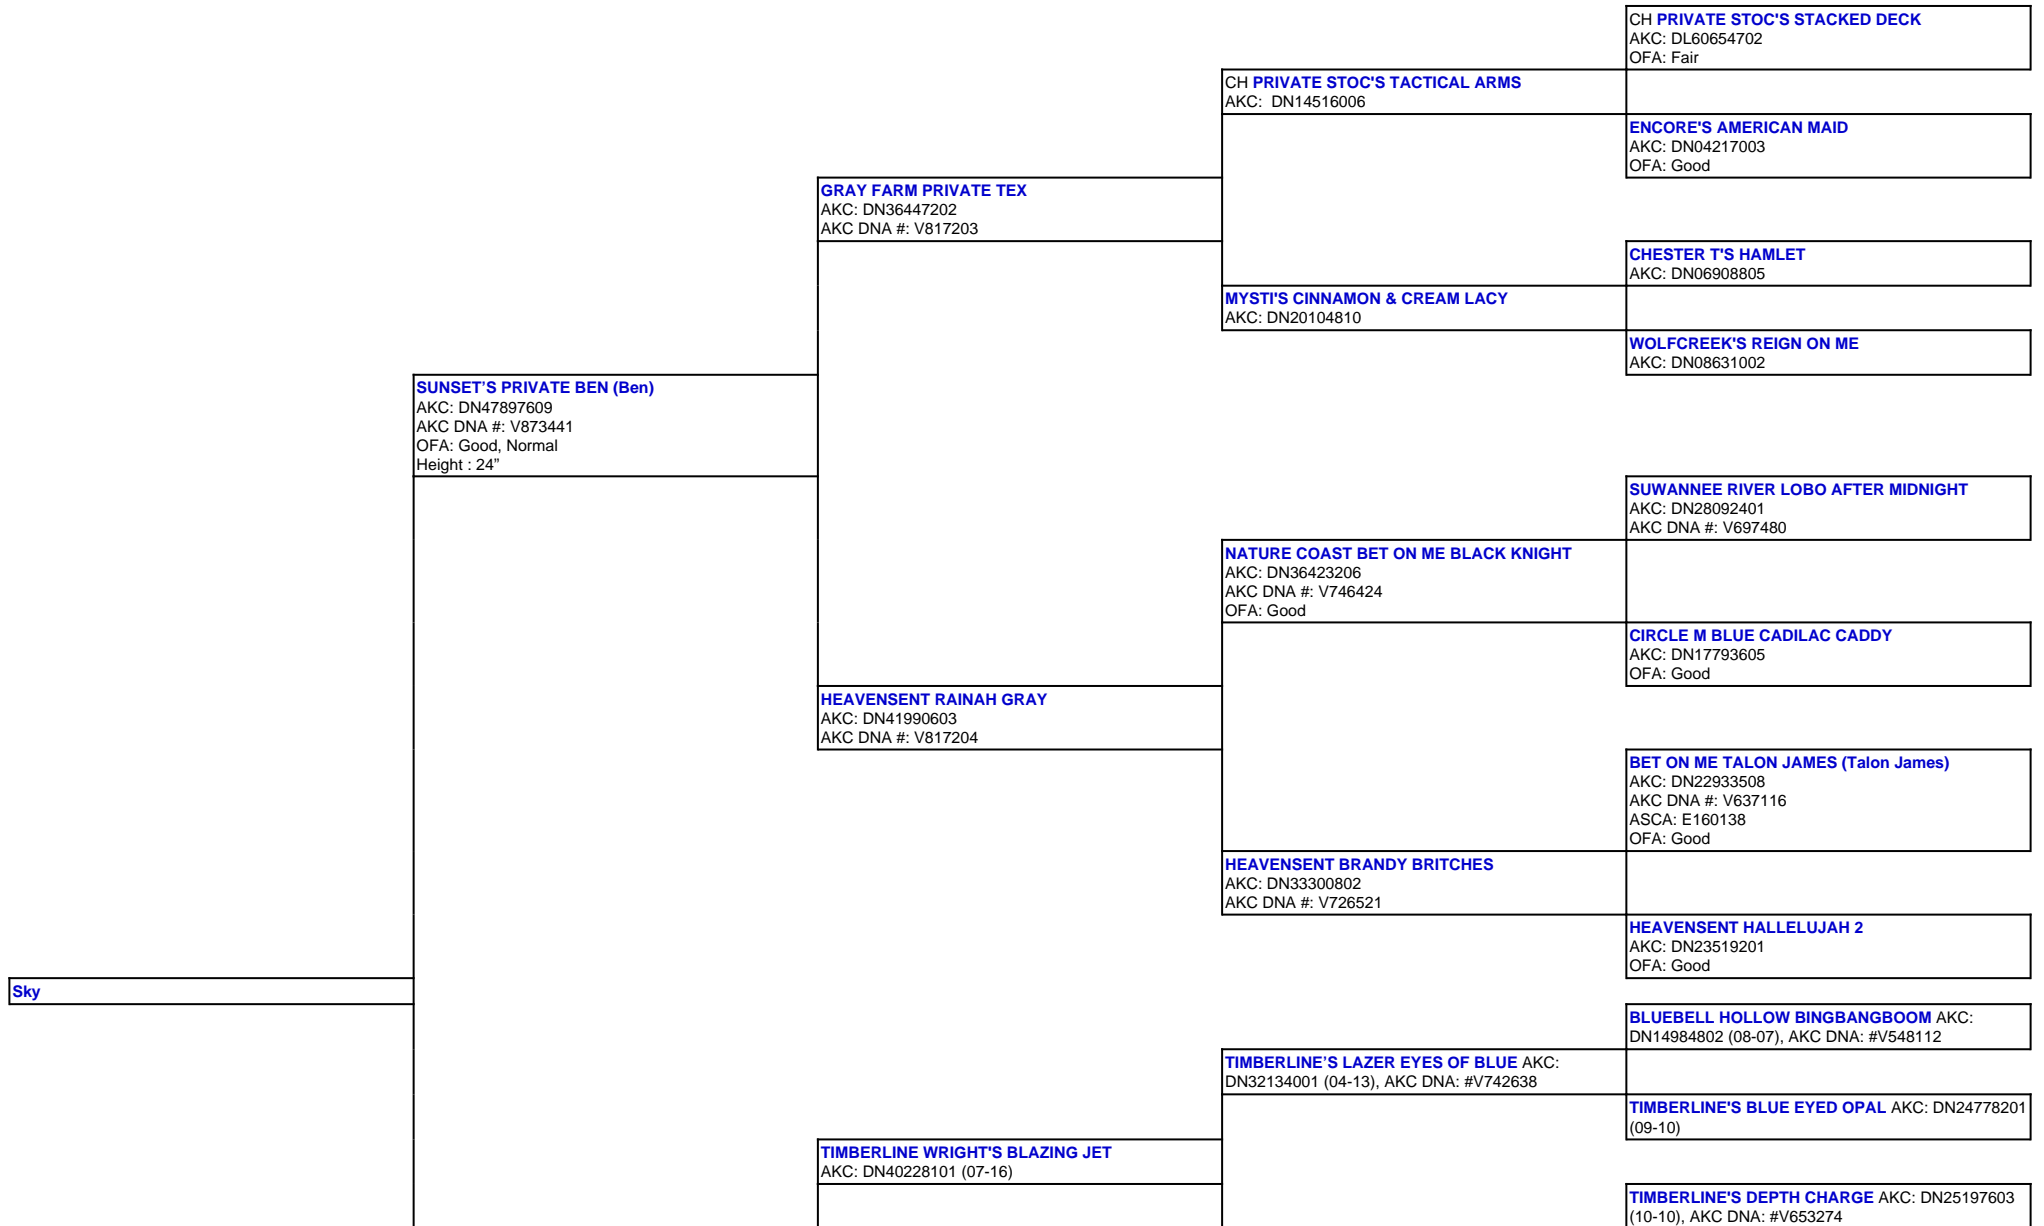

For a more detailed version of this pedigree:  
<https://www.sunsetranchaussies.com/profile/sky>

Pedigree For:  
 Sky

**ARROW H'S LUCIE (Lucie)**  
AKC: DN50133004  
OFA: OFA55G, OFEL55  
Height : 20.5"

**CANYON CREEK LUCKY H'S ZOEY** AKC  
DN43895304 (02-17)

**TIMBERLINE'S SHAZAM OF JAM** AKC: DN30031304  
(09-12)

**TIMBERLINE'S JAMBALINA** AKC: DN25197405 (09-10)

**TIMBERLINE'S WOW FACTOR** AKC: DN20927701  
(02-10), AKC DNA: #V612002

**TIMBERLINE'S SMOKIN' BLACK POWDER** AKC:  
DN37724001 (05-15), AKC DNA: #V747743

**TIMBERLINE'S BIT OF BLUE** AKC: DN30432805  
(09-12)

**MILL CREEK'S PATRIOTIC DEVOTION** AKC:  
DN13201403 (04-08), AKC DNA #V537602

**TIMBERLINE'S FANCY GIRL BRIT** AKC: DN33773804  
(07-15)

**TIMBERLINE'S FANCY GIRL** AKC: DN27589512 (11-11)