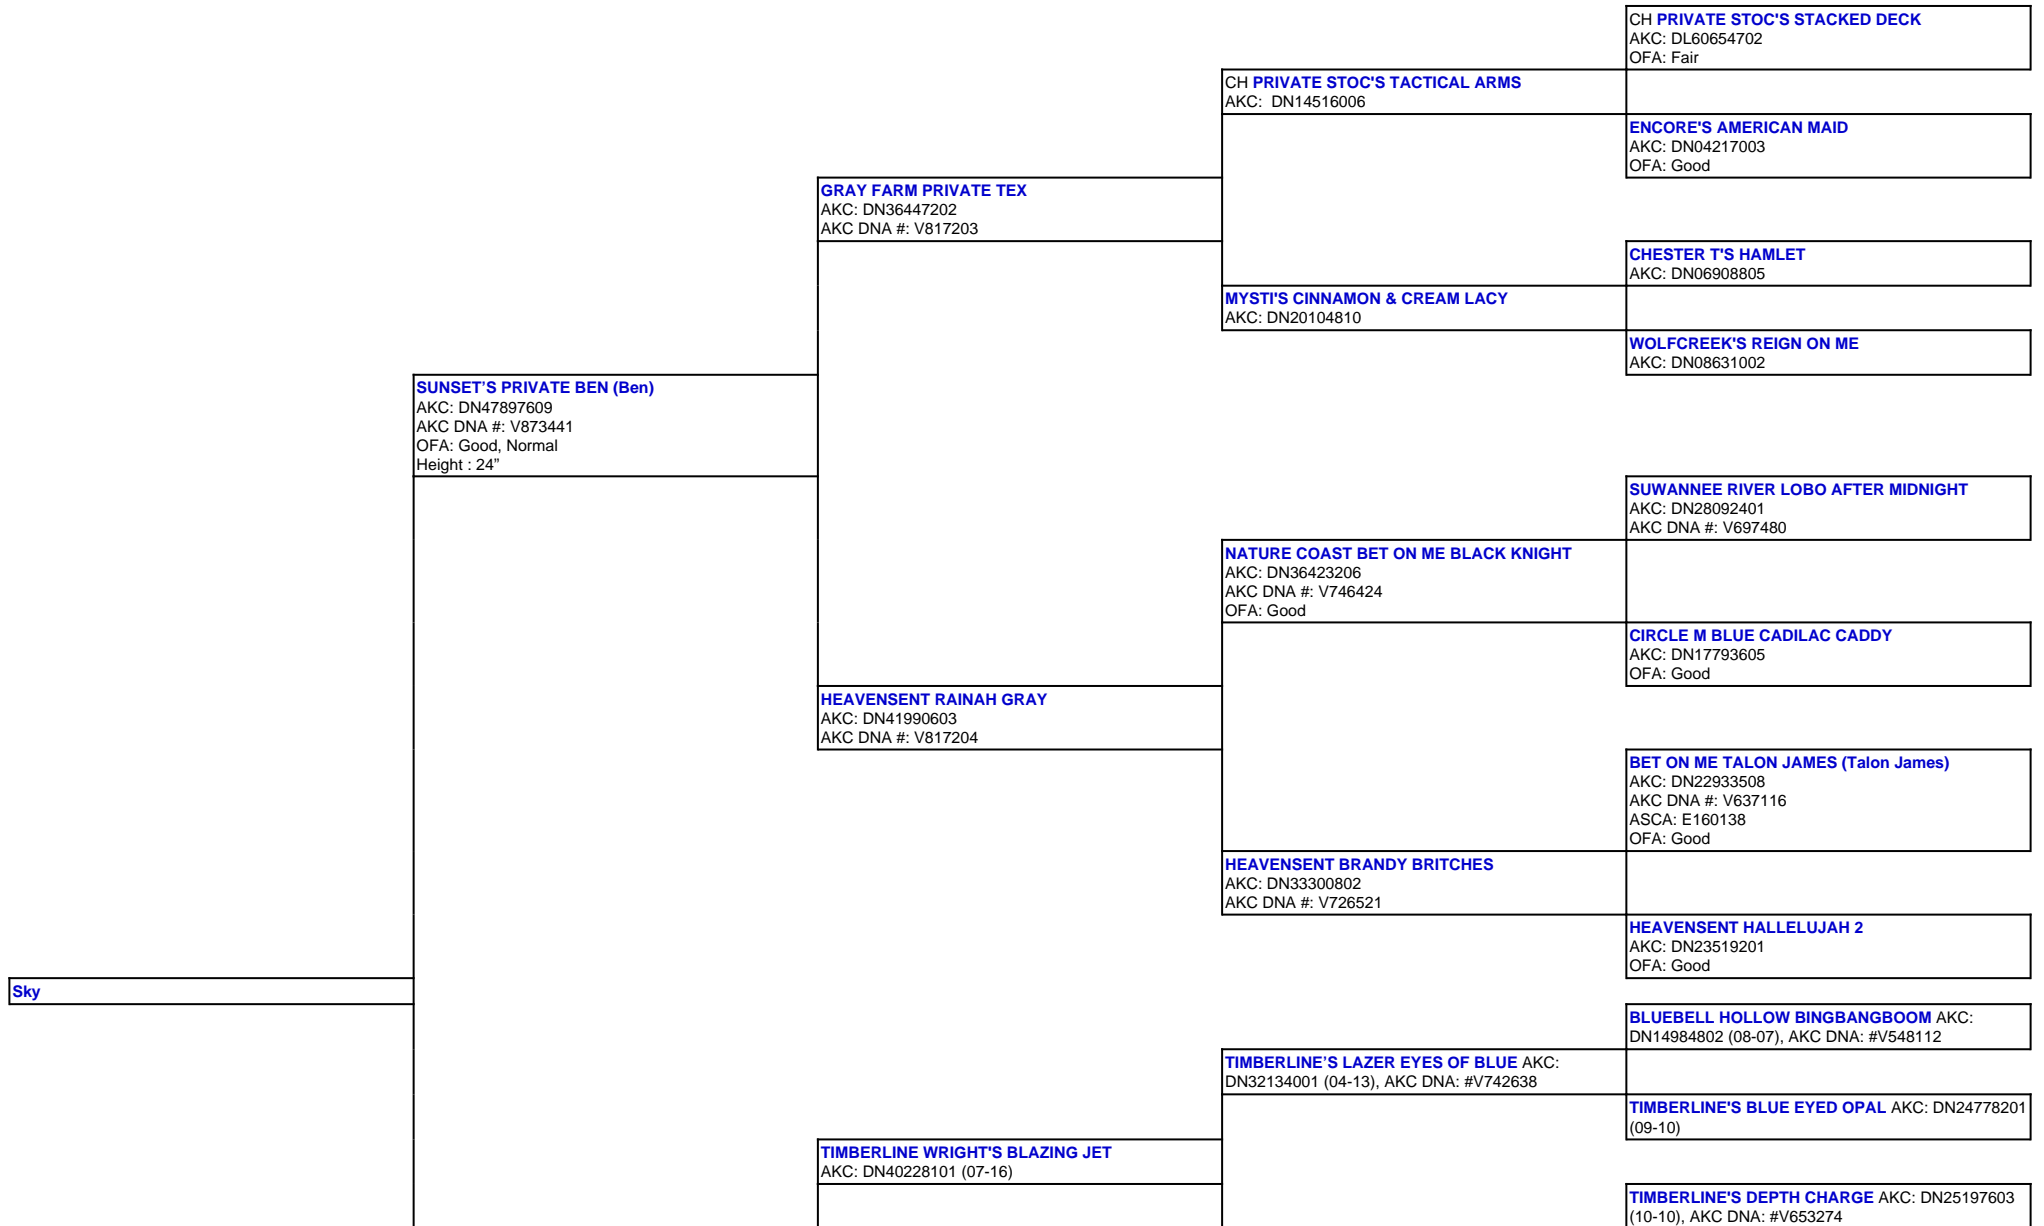

For a more detailed version of this pedigree:
<https://www.sunsetranchaussies.com/profile/sky>

Pedigree For:
 Sky

ARROW H'S LUCIE (Lucie)
AKC: DN50133004
OFA: OFA55G, OFEL55
Height : 20.5"

CANYON CREEK LUCKY H'S ZOEY AKC
DN43895304 (02-17)

TIMBERLINE'S SHAZAM OF JAM AKC: DN30031304
(09-12)

TIMBERLINE'S JAMBALINA AKC: DN25197405 (09-10)

TIMBERLINE'S WOW FACTOR AKC: DN20927701
(02-10), AKC DNA: #V612002

TIMBERLINE'S SMOKIN' BLACK POWDER AKC:
DN37724001 (05-15), AKC DNA: #V747743

TIMBERLINE'S BIT OF BLUE AKC: DN30432805
(09-12)

MILL CREEK'S PATRIOTIC DEVOTION AKC:
DN13201403 (04-08), AKC DNA #V537602

TIMBERLINE'S FANCY GIRL BRIT AKC: DN33773804
(07-15)

TIMBERLINE'S FANCY GIRL AKC: DN27589512 (11-11)