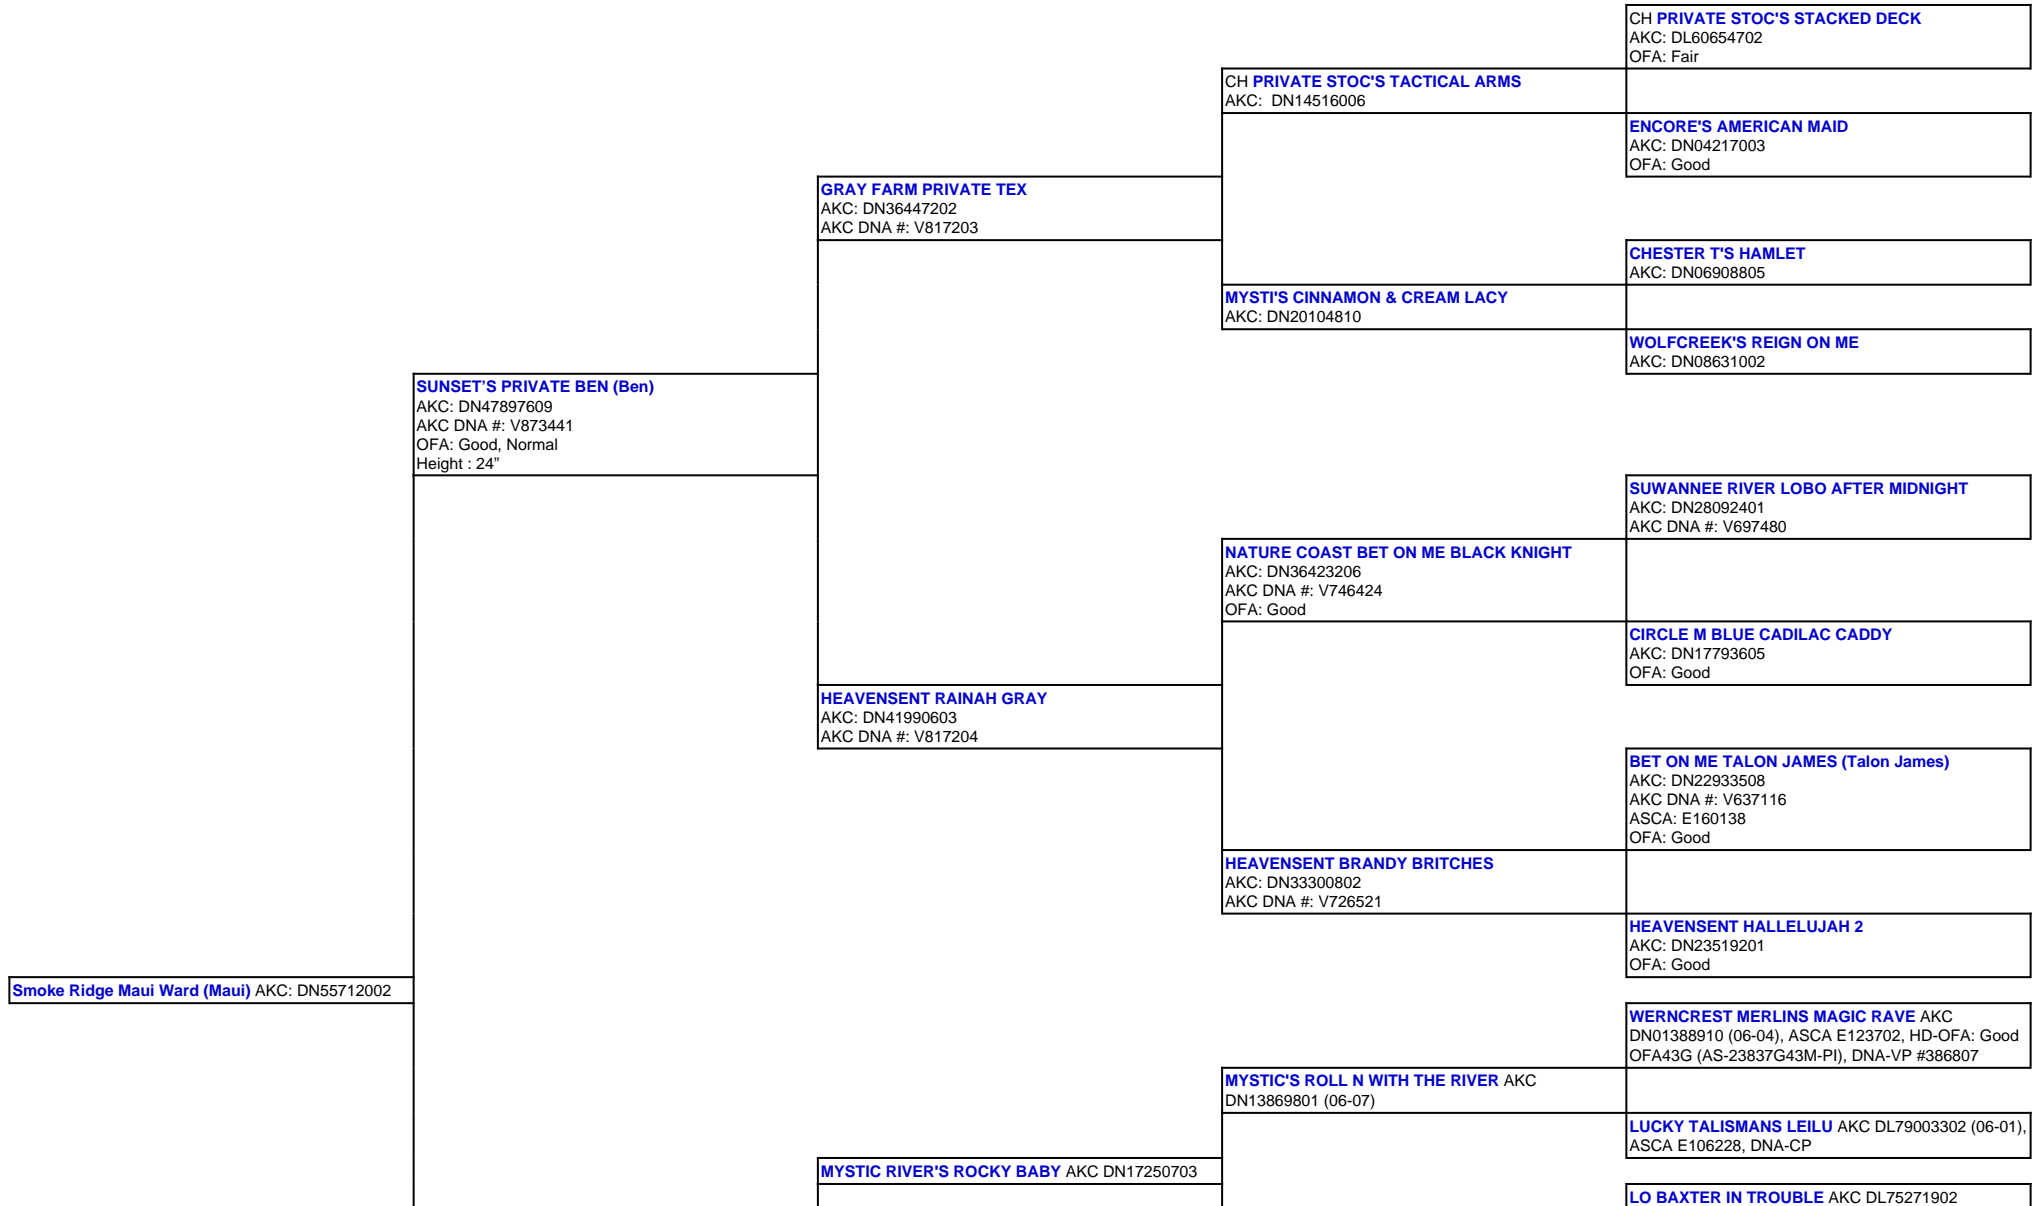

For a more detailed version of this pedigree:

<https://www.sunsetranchaussies.com/profile/smoke-ridge-maui-ward>

Pedigree For:
Smoke Ridge Maui Ward (Maui)
AKC: DN55712002

SUNSET'S DANCE N ABBY (ABBY) Health Testing
(Pawprint Genetics)

BLUE ANGEL CHEYENNE AKC DL83019203

LD LO DE MAGGIE AKC DL76885402 (07-00)

CH **CATERA'S LOL GTO** AKC: DL72728901, OFA:
Good

STABLEMATES SIRE ROCKY OF LANCELOT AKC
DN09754805

STABLEMATER EASTER SUNDAY AKC
DN00740301 HD-OFA: Good

MYSTIC RIVERS DANCE N DANICA AKC
DN23350106

INT CH **SIR SANTO FAIROAKS BLUEGRASS** AKC
DN044193/01

SUNNY J'S LADY JESSIE

SUNNY J'S PENNY LANE AKC DN08216003 ASCA
HIII2219