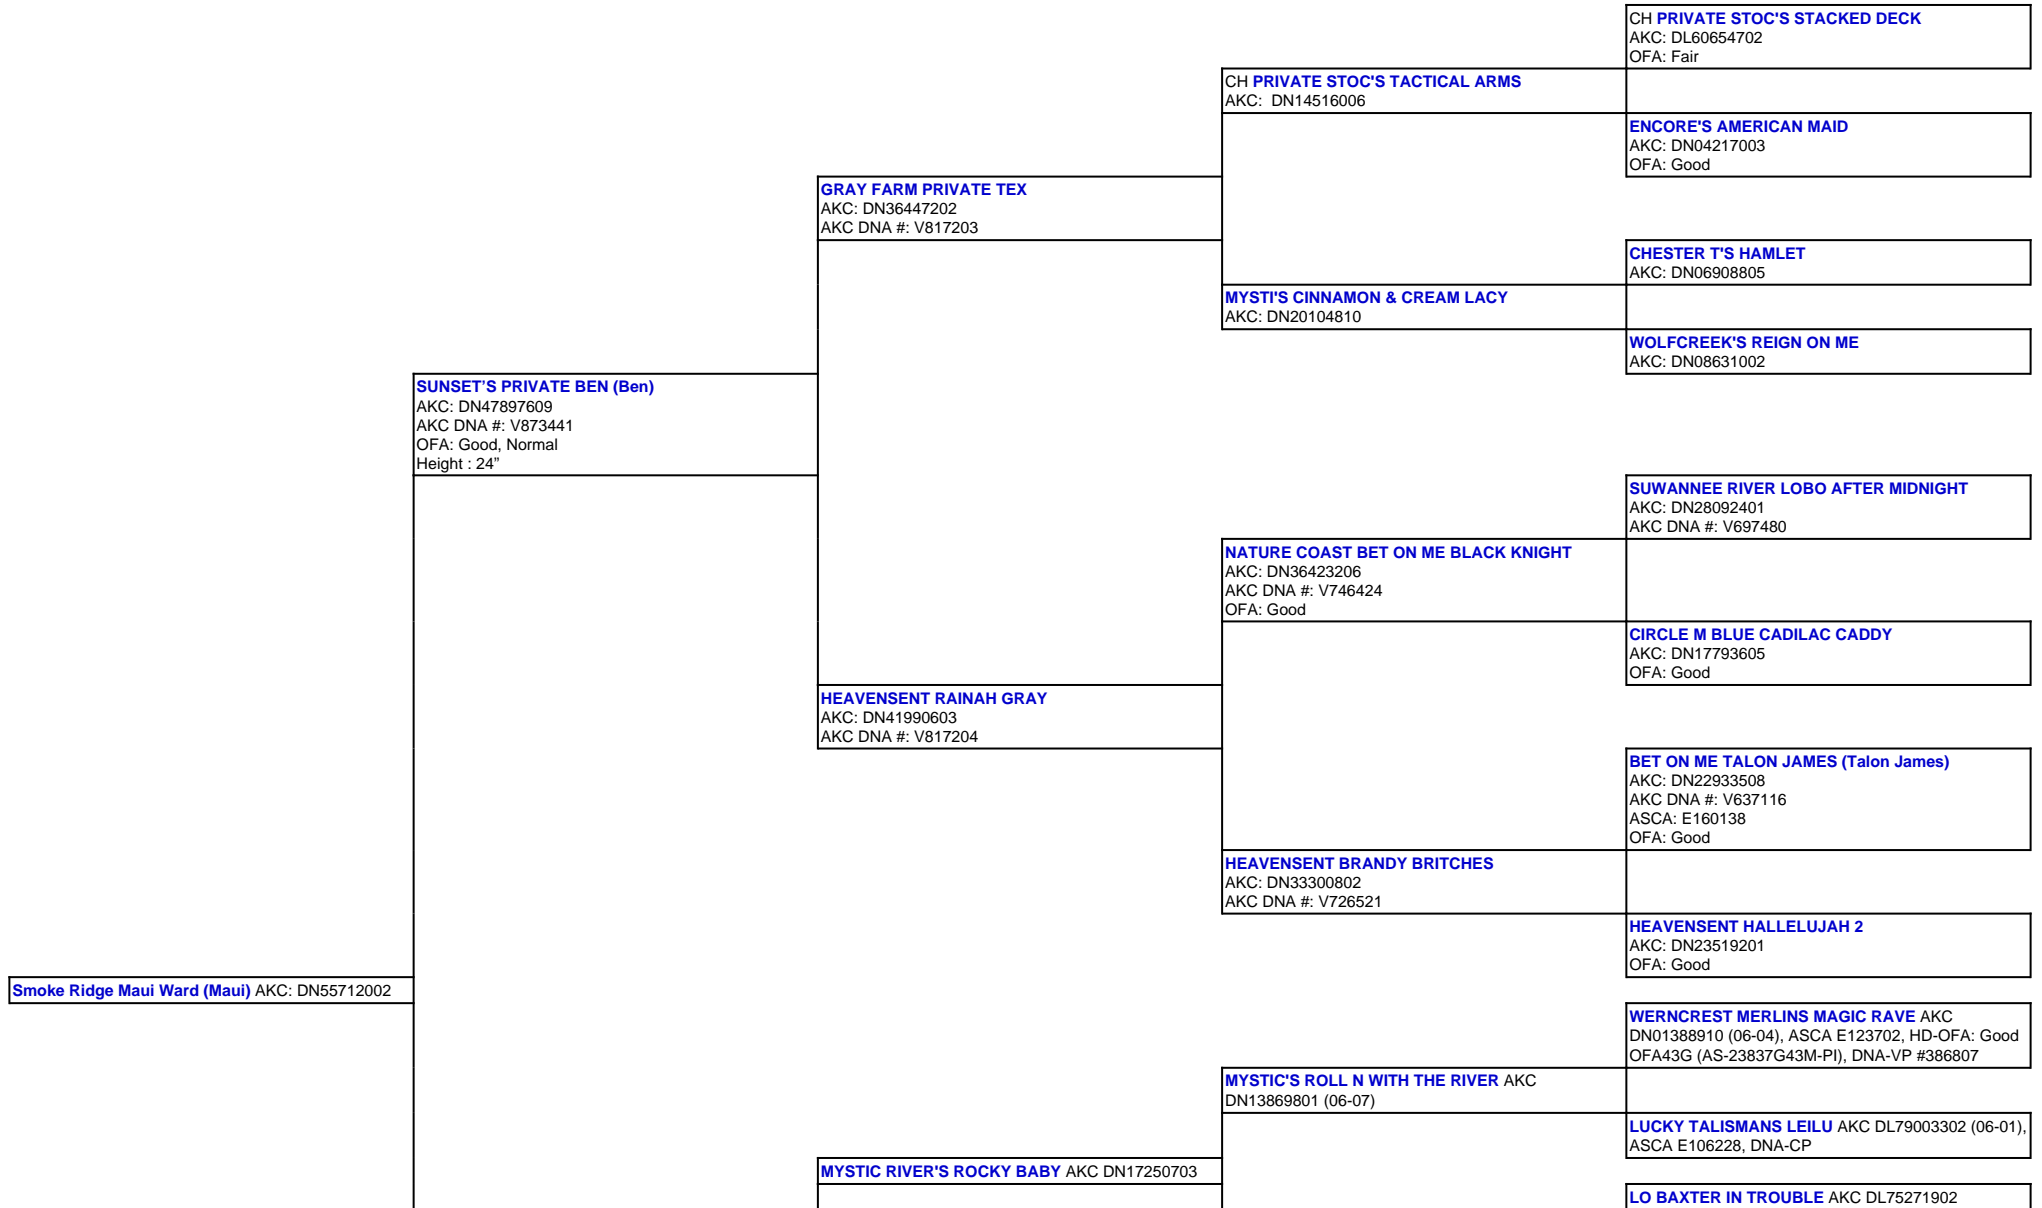

For a more detailed version of this pedigree:

<https://www.sunsetranchaussies.com/profile/smoke-ridge-maui-ward>

Pedigree For:
Smoke Ridge Maui Ward (Maui)
AKC: DN55712002

SUNSET'S DANCE N ABBY (ABBY) Health Testing
(Pawprint Genetics)

BLUE ANGEL CHEYENNE AKC DL83019203

LD LO DE MAGGIE AKC DL76885402 (07-00)

CH **CATERA'S LOL GTO** AKC: DL72728901, OFA:
Good

STABLEMATES SIRE ROCKY OF LANCELOT AKC
DN09754805

STABLEMATER EASTER SUNDAY AKC
DN00740301 HD-OFA: Good

MYSTIC RIVERS DANCE N DANICA AKC
DN23350106

INT CH **SIR SANTO FAIROAKS BLUEGRASS** AKC
DN044193/01

SUNNY J'S LADY JESSIE

SUNNY J'S PENNY LANE AKC DN08216003 ASCA
HIII2219