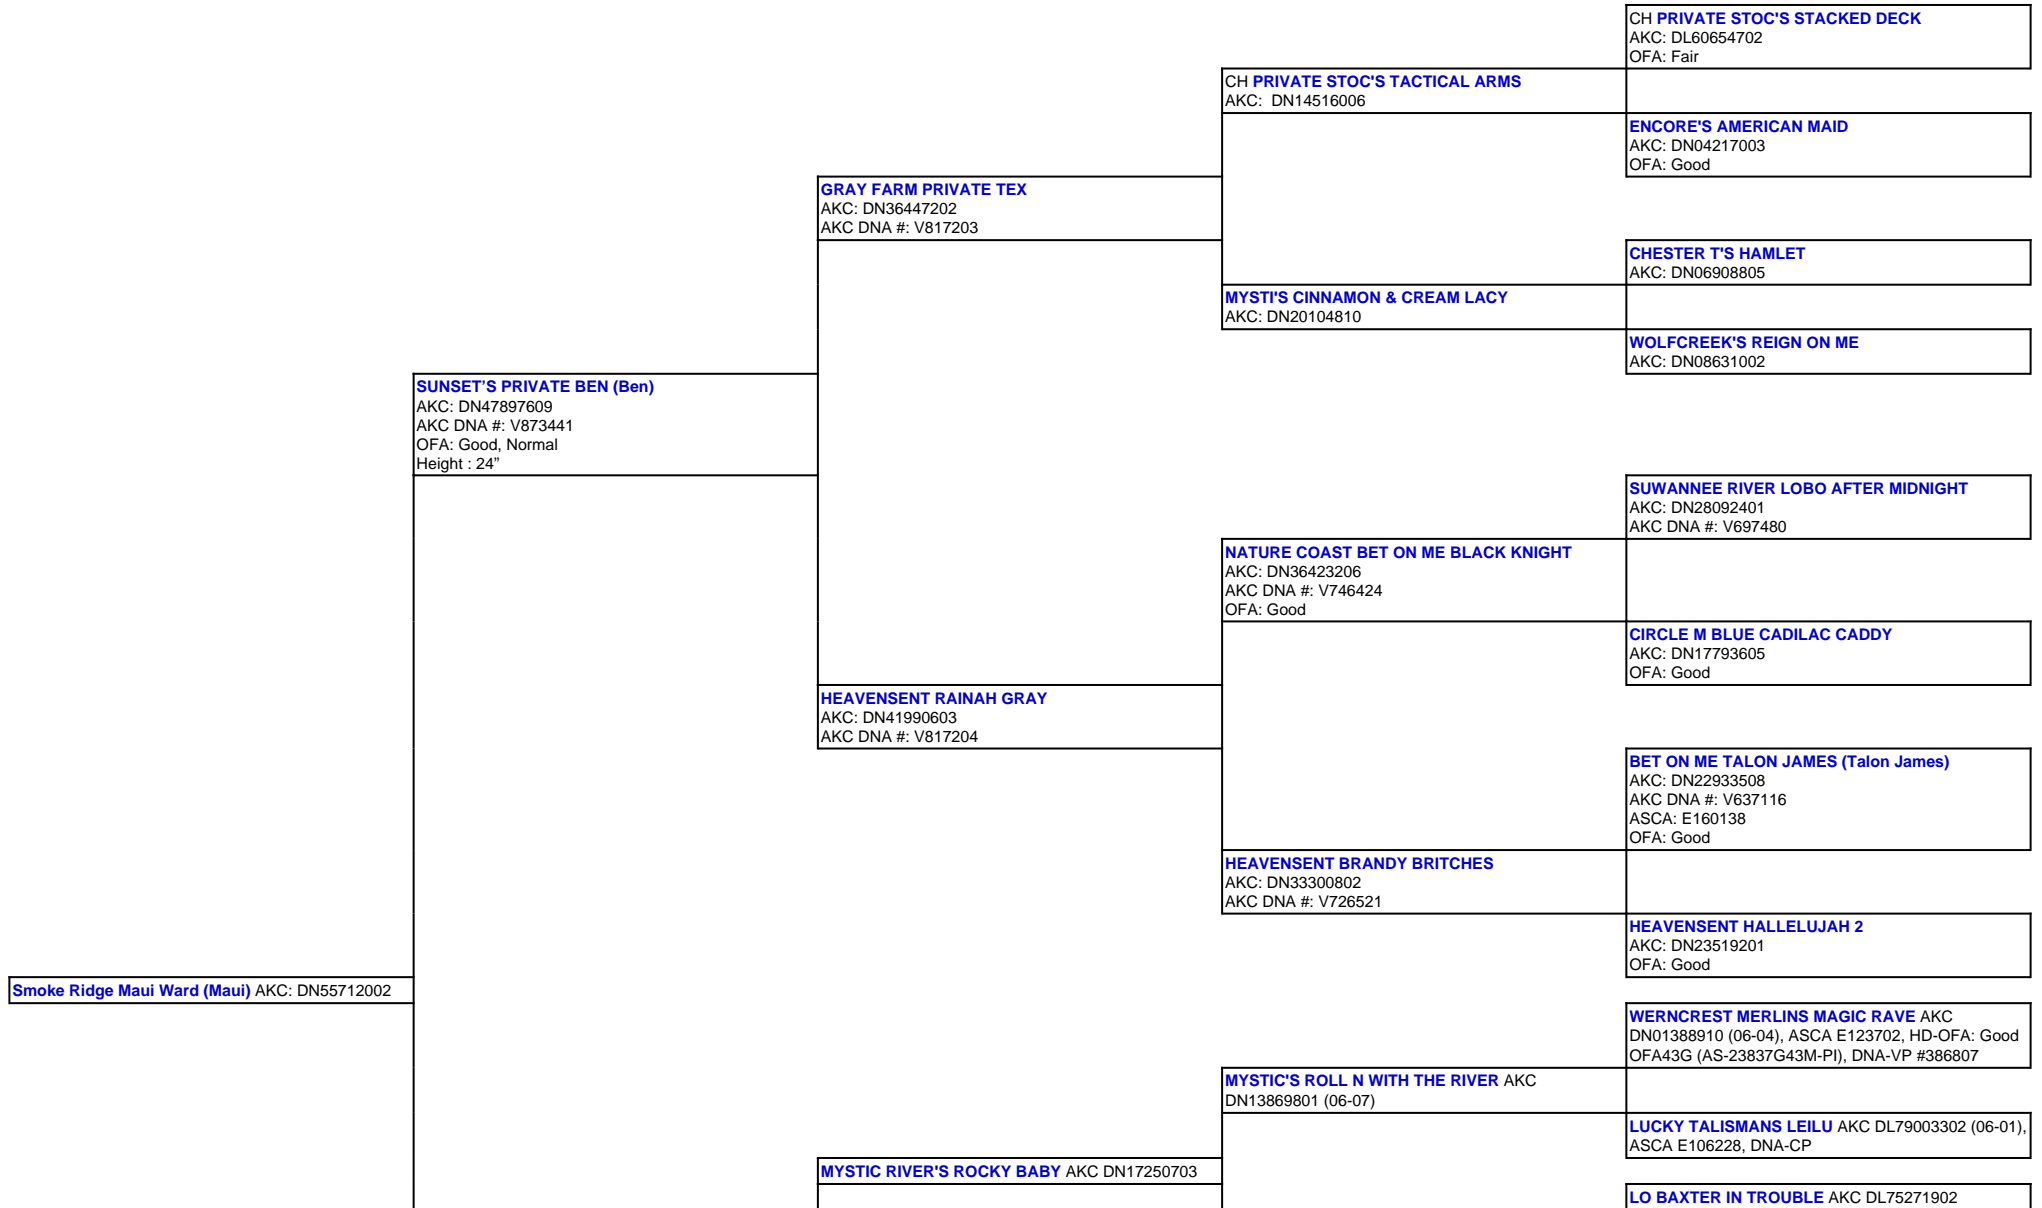

For a more detailed version of this pedigree:

<https://www.sunsetranchaussies.com/profile/smoke-ridge-maui-ward>

Pedigree For:
Smoke Ridge Maui Ward (Maui)
AKC: DN55712002

SUNSET'S DANCE N ABBY (ABBY) Health Testing
(Pawprint Genetics)

MYSTIC RIVERS DANCE N DANICA AKC
DN23350106

BLUE ANGEL CHEYENNE AKC DL83019203

LD LO DE MAGGIE AKC DL76885402 (07-00)

CH **CATERA'S LOL GTO** AKC: DL72728901, OFA:
Good

STABLEMATES SIRE ROCKY OF LANCELOT AKC
DN09754805

STABLEMATER EASTER SUNDAY AKC
DN00740301 HD-OFA: Good

INT CH **SIR SANTO FAIROAKS BLUEGRASS** AKC
DN044193/01

SUNNY J'S LADY JESSIE

SUNNY J'S PENNY LANE AKC DN08216003 ASCA
HIII2219