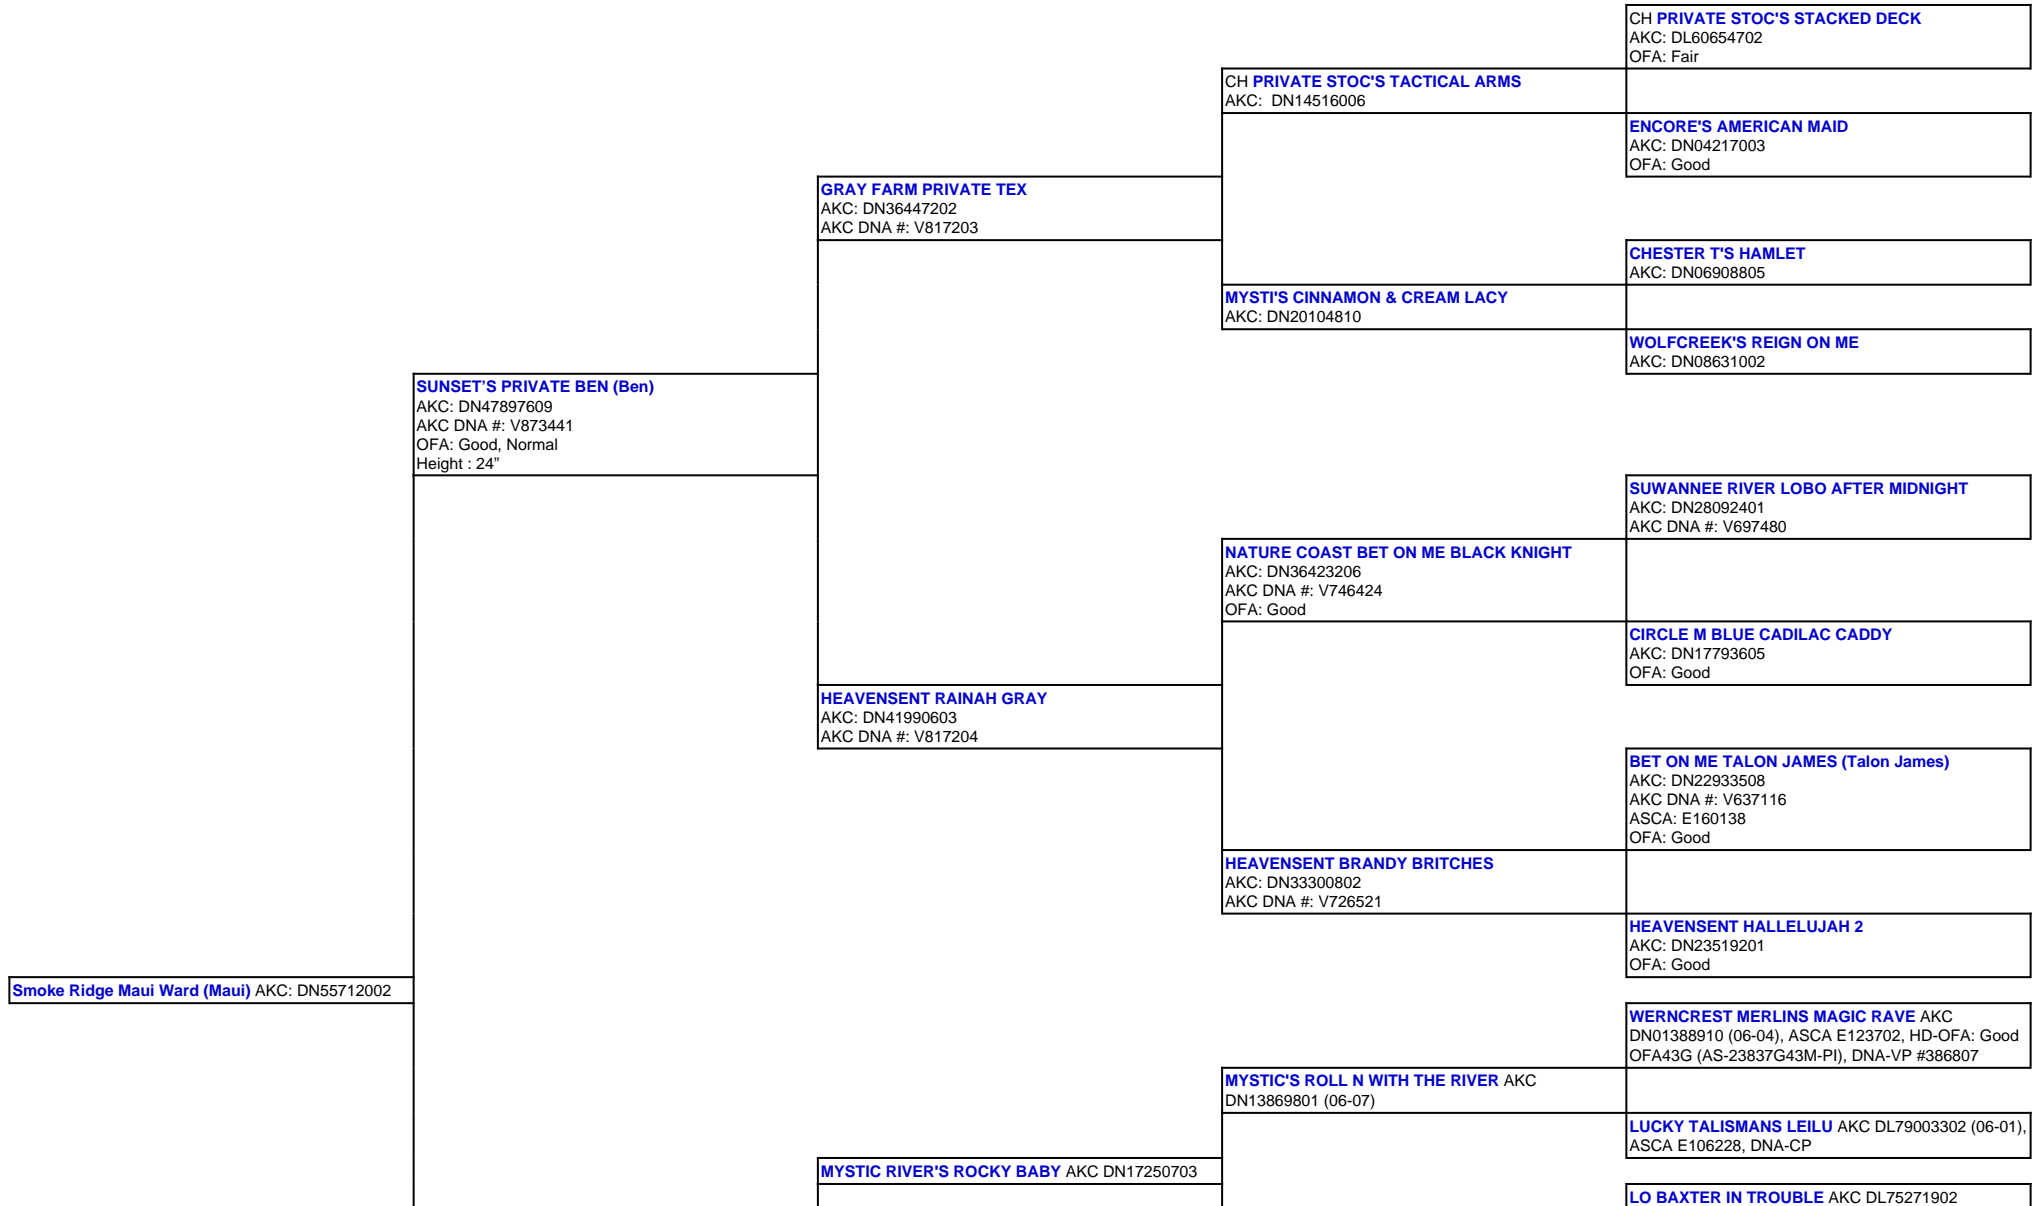

For a more detailed version of this pedigree:

<https://www.sunsetranchaussies.com/profile/smoke-ridge-maui-ward>

Pedigree For:
Smoke Ridge Maui Ward (Maui)
AKC: DN55712002

SUNSET'S DANCE N ABBY (ABBY) Health Testing
(Pawprint Genetics)

MYSTIC RIVERS DANCE N DANICA AKC
DN23350106

BLUE ANGEL CHEYENNE AKC DL83019203

LD LO DE MAGGIE AKC DL76885402 (07-00)

STABLEMATES SIRE ROCKY OF LANCELOT AKC
DN09754805

CH **CATERA'S LOL GTO** AKC: DL72728901, OFA:
Good

STABLEMATER EASTER SUNDAY AKC
DN00740301 HD-OFA: Good

INT CH **SIR SANTO FAIROAKS BLUEGRASS** AKC
DN044193/01

SUNNY J'S LADY JESSIE

SUNNY J'S PENNY LANE AKC DN08216003 ASCA
H1112219