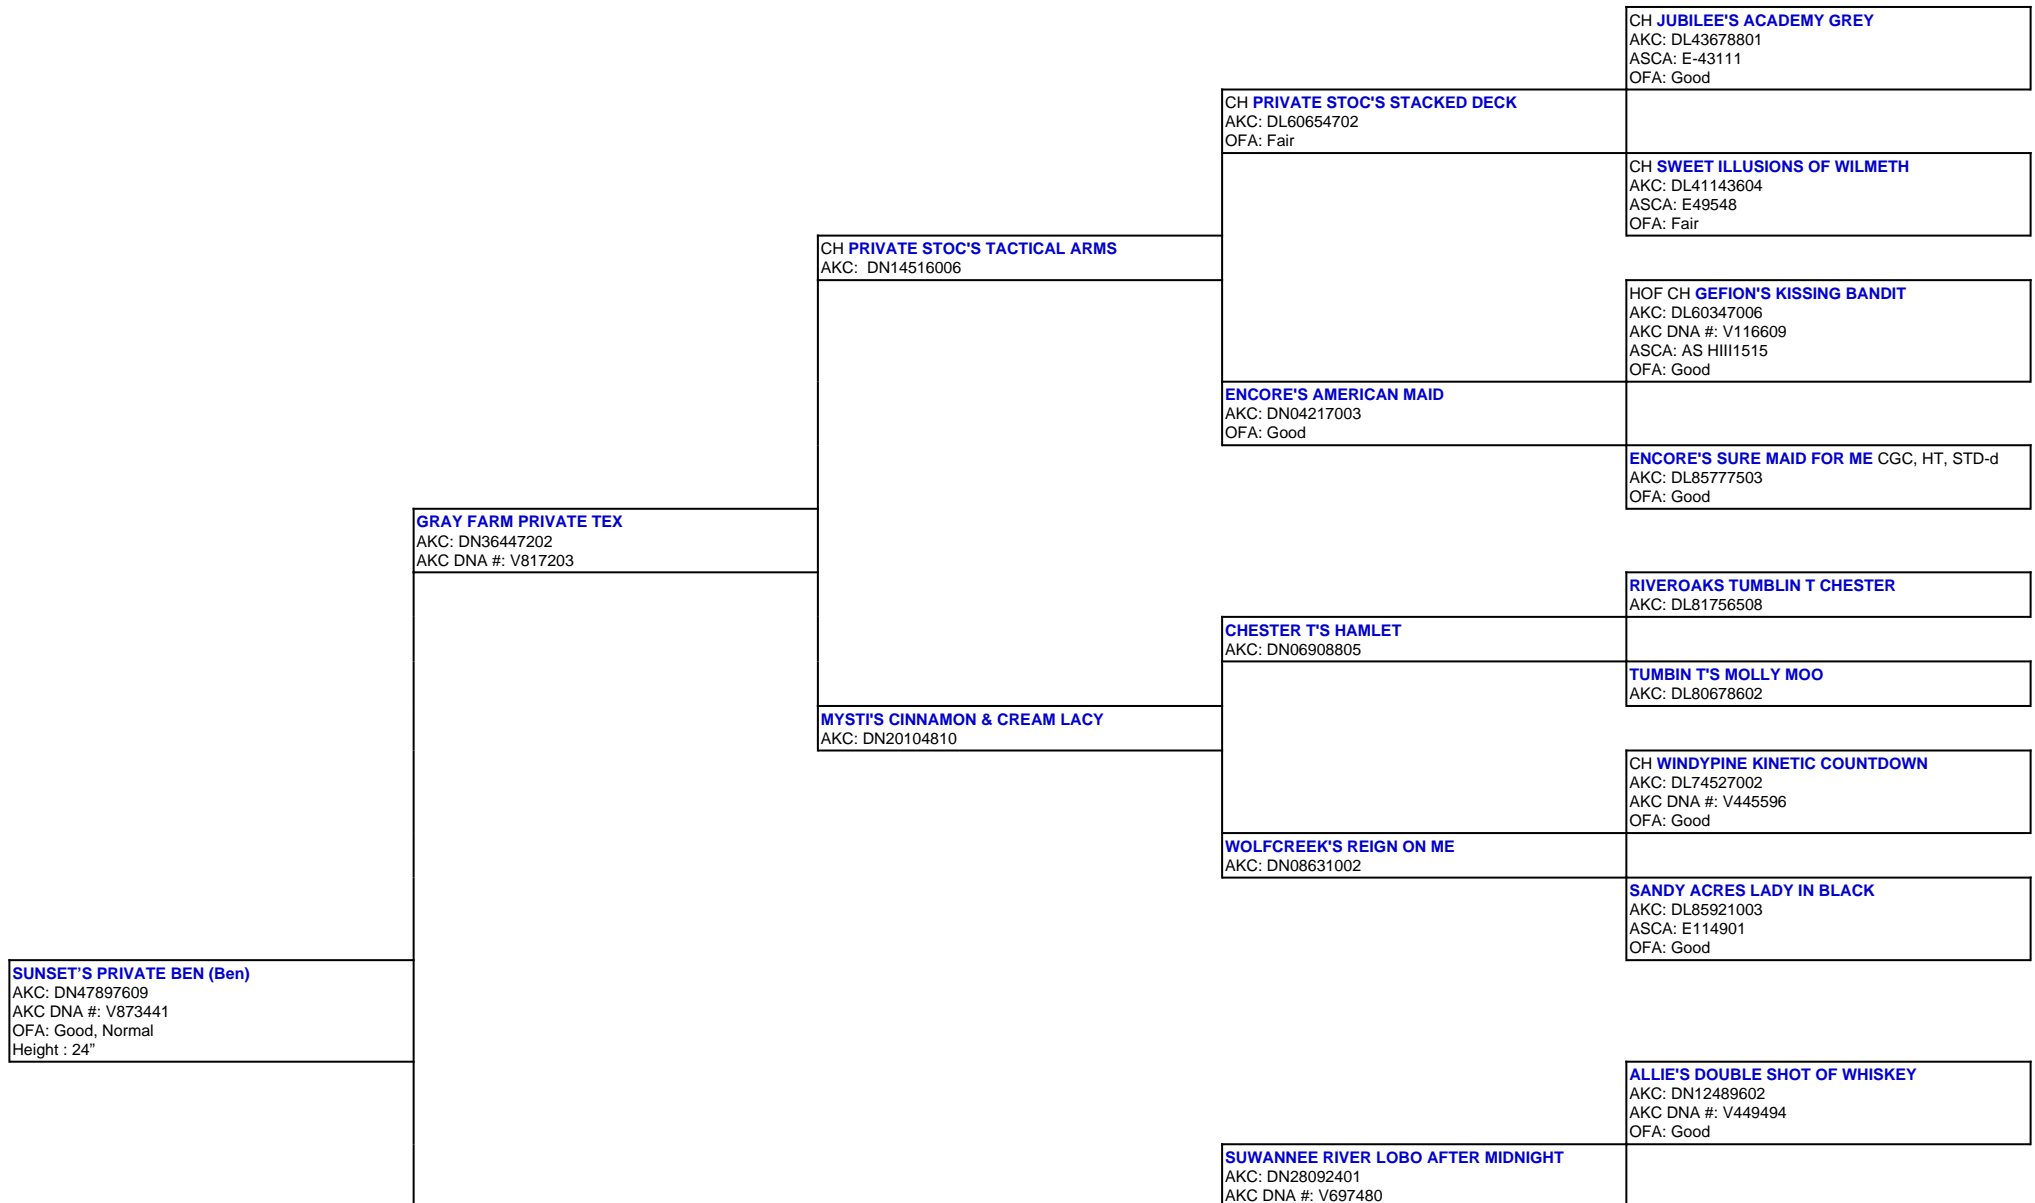

For a more detailed version of this pedigree:

<https://www.sunsetranchaussies.com/profile/sunset-s-private-ben>

Pedigree For:  
SUNSET'S PRIVATE BEN (Ben)

		<b>DABBS CREEK KARI</b> AKC: DN14341401
	<b>NATURE COAST BET ON ME BLACK KNIGHT</b> AKC: DN36423206 AKC DNA #: V746424 OFA: Good	
		<b>AWAY2GO DC'S BLUE PEPSI</b> AKC: DN08686701 AKC DNA #: V438878 ASCA: E141035 OFA: Excellent
		<b>CIRCLE M BLUE CADILAC CADDY</b> AKC: DN17793605 OFA: Good
		<b>MCLEMORE'S LIL JOSIE</b> AKC: DL89650108 AKC DNA #: V452986
<b>HEAVENSENT RAINAH GRAY</b> AKC: DN41990603 AKC DNA #: V817204		
		<b>GLORY'S RETURN OF THE KING</b> AKC: DN08818104 AKC DNA #: V588966 ASCA: E136812 OFA: Good
		<b>BET ON ME TALON JAMES (Talon James)</b> AKC: DN22933508 AKC DNA #: V637116 ASCA: E160138 OFA: Good
		<b>BET ON ME SHIMMIE COPPER PENNY (Shimmie)</b> AKC: DN14747104 ASCA: E151529
<b>HEAVENSENT BRANDY BRITCHES</b> AKC: DN33300802 AKC DNA #: V726521		
		<b>HEAVENSENT ZIPPITY DO DA</b> AKC: DN05670401 AKC DNA #: V364818 OFA: Good, Normal
		<b>HEAVENSENT HALLELUJAH 2</b> AKC: DN23519201 OFA: Good
		<b>HAVENSENT HALLELUJAH</b> AKC: DL90644904 OFA: Good, Normal