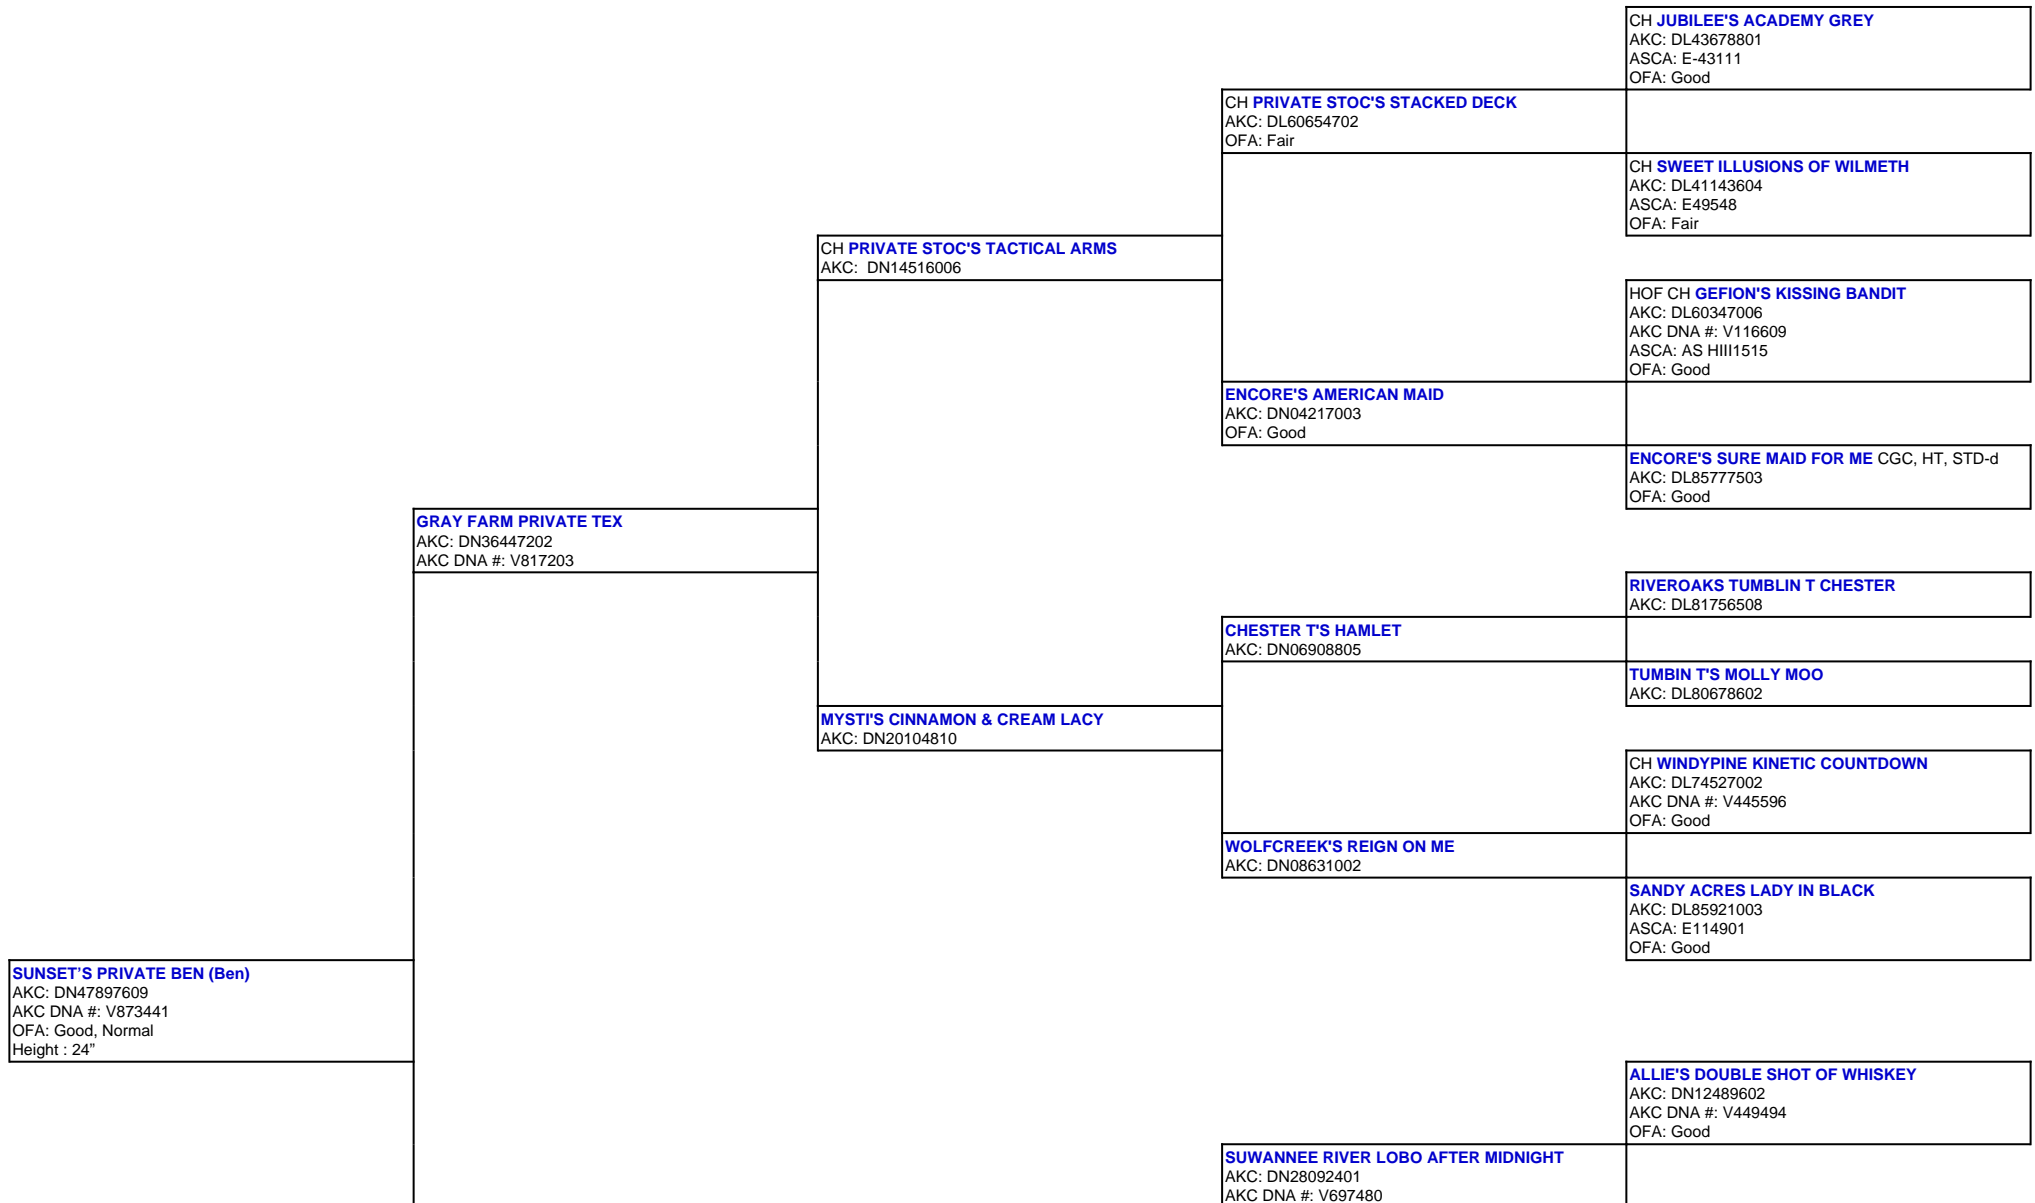

For a more detailed version of this pedigree:

<https://www.sunsetranchaussies.com/profile/sunset-s-private-ben>

Pedigree For:
SUNSET'S PRIVATE BEN (Ben)

		DABBS CREEK KARI AKC: DN14341401
	NATURE COAST BET ON ME BLACK KNIGHT AKC: DN36423206 AKC DNA #: V746424 OFA: Good	
		AWAY2GO DC'S BLUE PEPSI AKC: DN08686701 AKC DNA #: V438878 ASCA: E141035 OFA: Excellent
		CIRCLE M BLUE CADILAC CADDY AKC: DN17793605 OFA: Good
		MCLEMORE'S LIL JOSIE AKC: DL89650108 AKC DNA #: V452986
HEAVENSENT RAINAH GRAY AKC: DN41990603 AKC DNA #: V817204		
		GLORY'S RETURN OF THE KING AKC: DN08818104 AKC DNA #: V588966 ASCA: E136812 OFA: Good
		BET ON ME TALON JAMES (Talon James) AKC: DN22933508 AKC DNA #: V637116 ASCA: E160138 OFA: Good
		BET ON ME SHIMMIE COPPER PENNY (Shimmie) AKC: DN14747104 ASCA: E151529
	HEAVENSENT BRANDY BRITCHES AKC: DN33300802 AKC DNA #: V726521	
		HEAVENSENT ZIPPITY DO DA AKC: DN05670401 AKC DNA #: V364818 OFA: Good, Normal
		HEAVENSENT HALLELUJAH 2 AKC: DN23519201 OFA: Good
		HAVENSENT HALLELUJAH AKC: DL90644904 OFA: Good, Normal