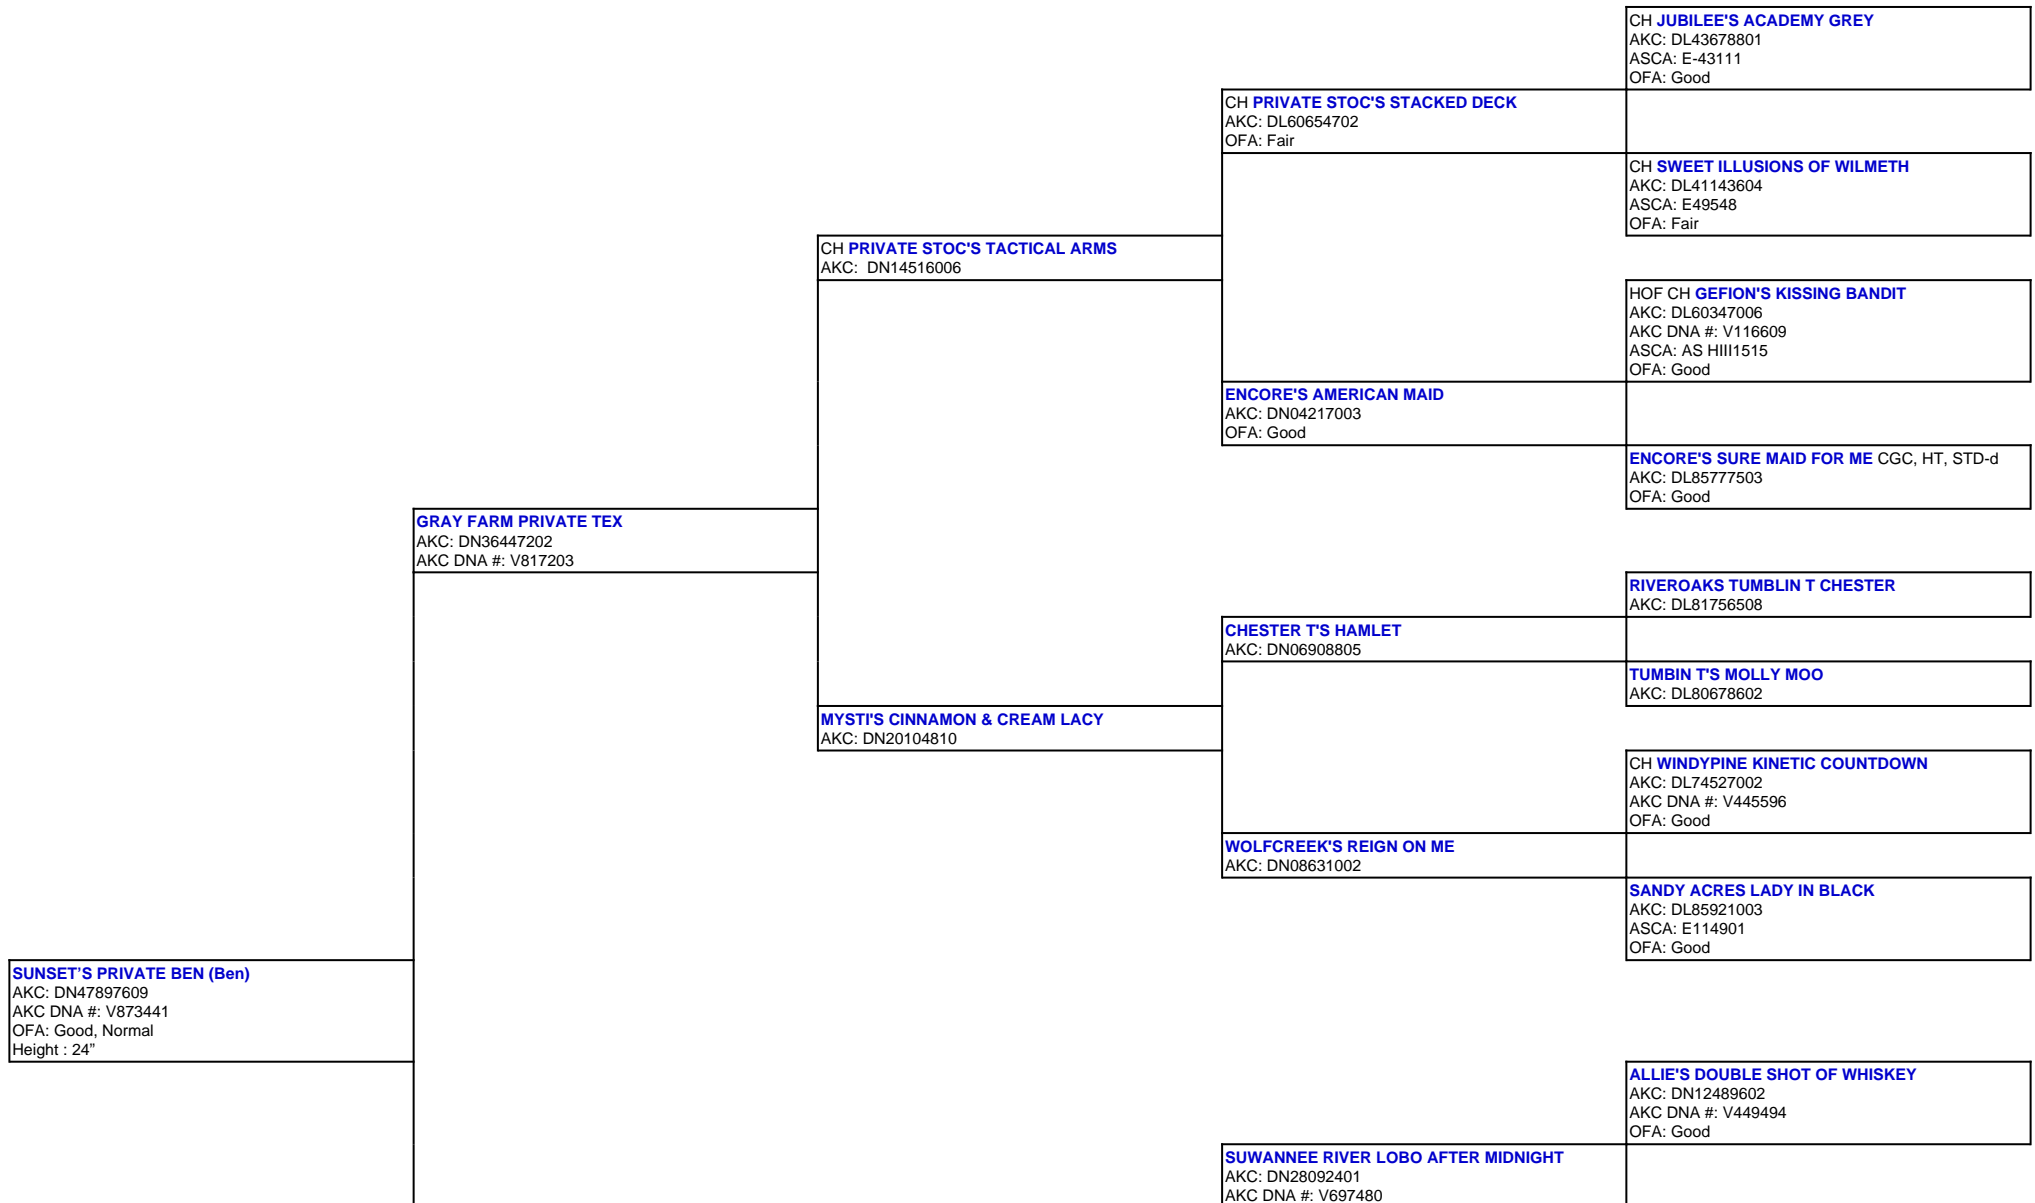

For a more detailed version of this pedigree:

<https://www.sunsetranchaussies.com/profile/sunset-s-private-ben>

Pedigree For:
SUNSET'S PRIVATE BEN (Ben)

		DABBS CREEK KARI AKC: DN14341401
	NATURE COAST BET ON ME BLACK KNIGHT AKC: DN36423206 AKC DNA #: V746424 OFA: Good	
		AWAY2GO DC'S BLUE PEPSI AKC: DN08686701 AKC DNA #: V438878 ASCA: E141035 OFA: Excellent
		CIRCLE M BLUE CADILAC CADDY AKC: DN17793605 OFA: Good
		MCLEMORE'S LIL JOSIE AKC: DL89650108 AKC DNA #: V452986
HEAVENSENT RAINAH GRAY AKC: DN41990603 AKC DNA #: V817204		
		GLORY'S RETURN OF THE KING AKC: DN08818104 AKC DNA #: V588966 ASCA: E136812 OFA: Good
		BET ON ME TALON JAMES (Talon James) AKC: DN22933508 AKC DNA #: V637116 ASCA: E160138 OFA: Good
		BET ON ME SHIMMIE COPPER PENNY (Shimmie) AKC: DN14747104 ASCA: E151529
HEAVENSENT BRANDY BRITCHES AKC: DN33300802 AKC DNA #: V726521		
		HEAVENSENT ZIPPITY DO DA AKC: DN05670401 AKC DNA #: V364818 OFA: Good, Normal
		HEAVENSENT HALLELUJAH 2 AKC: DN23519201 OFA: Good
		HAVENSENT HALLELUJAH AKC: DL90644904 OFA: Good, Normal