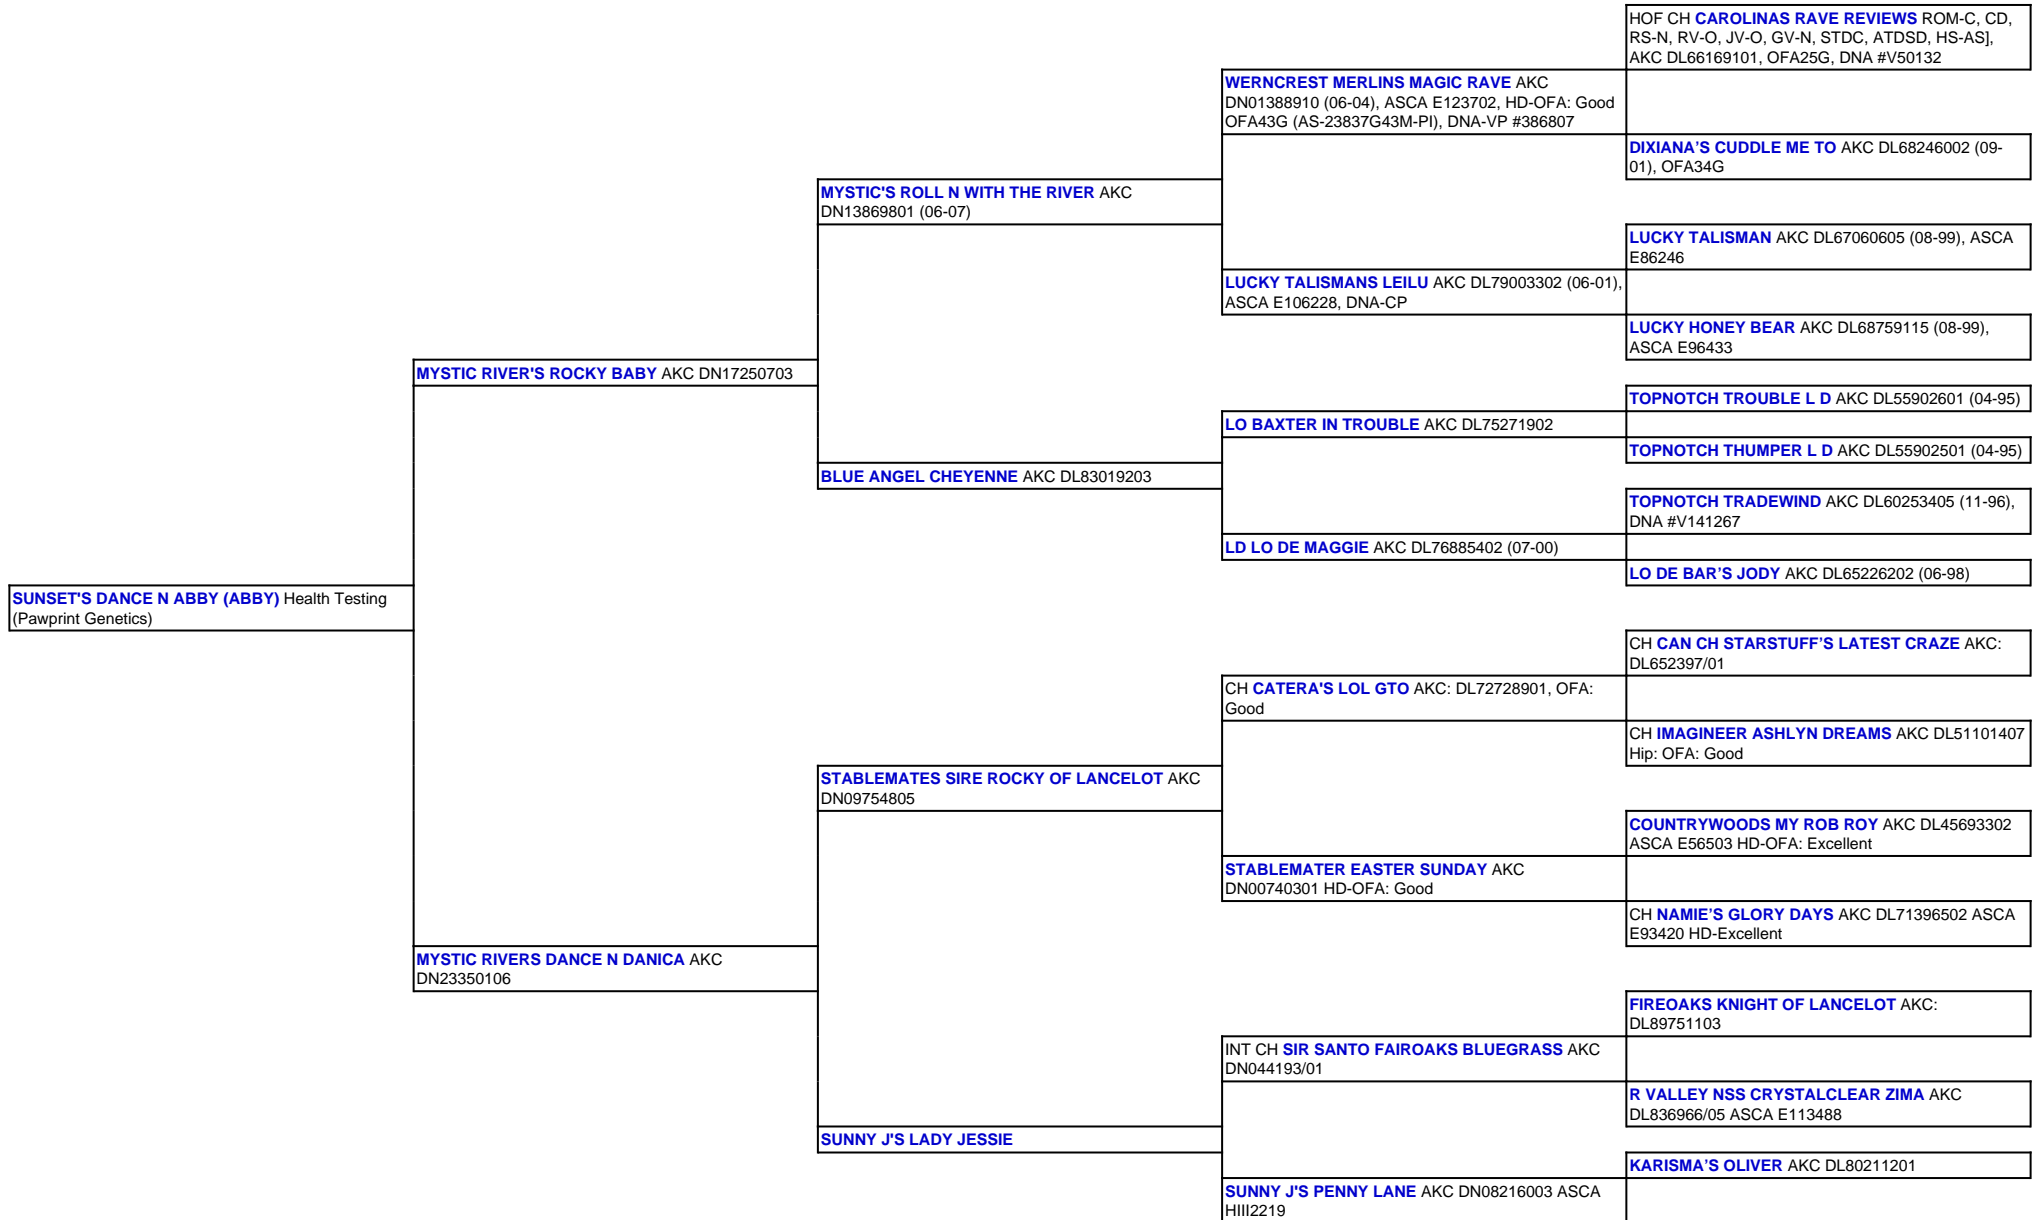

For a more detailed version of this pedigree:

<https://www.sunsetranchaussies.com/profile/sunsets-dance-n-abby>

Pedigree For:
SUNSET'S DANCE N ABBY (ABBY)
Health Testing (Pawprint Genetics)

THREEPINE SPLITNIMAJ OF BAYSHORE AKC
DL83699404