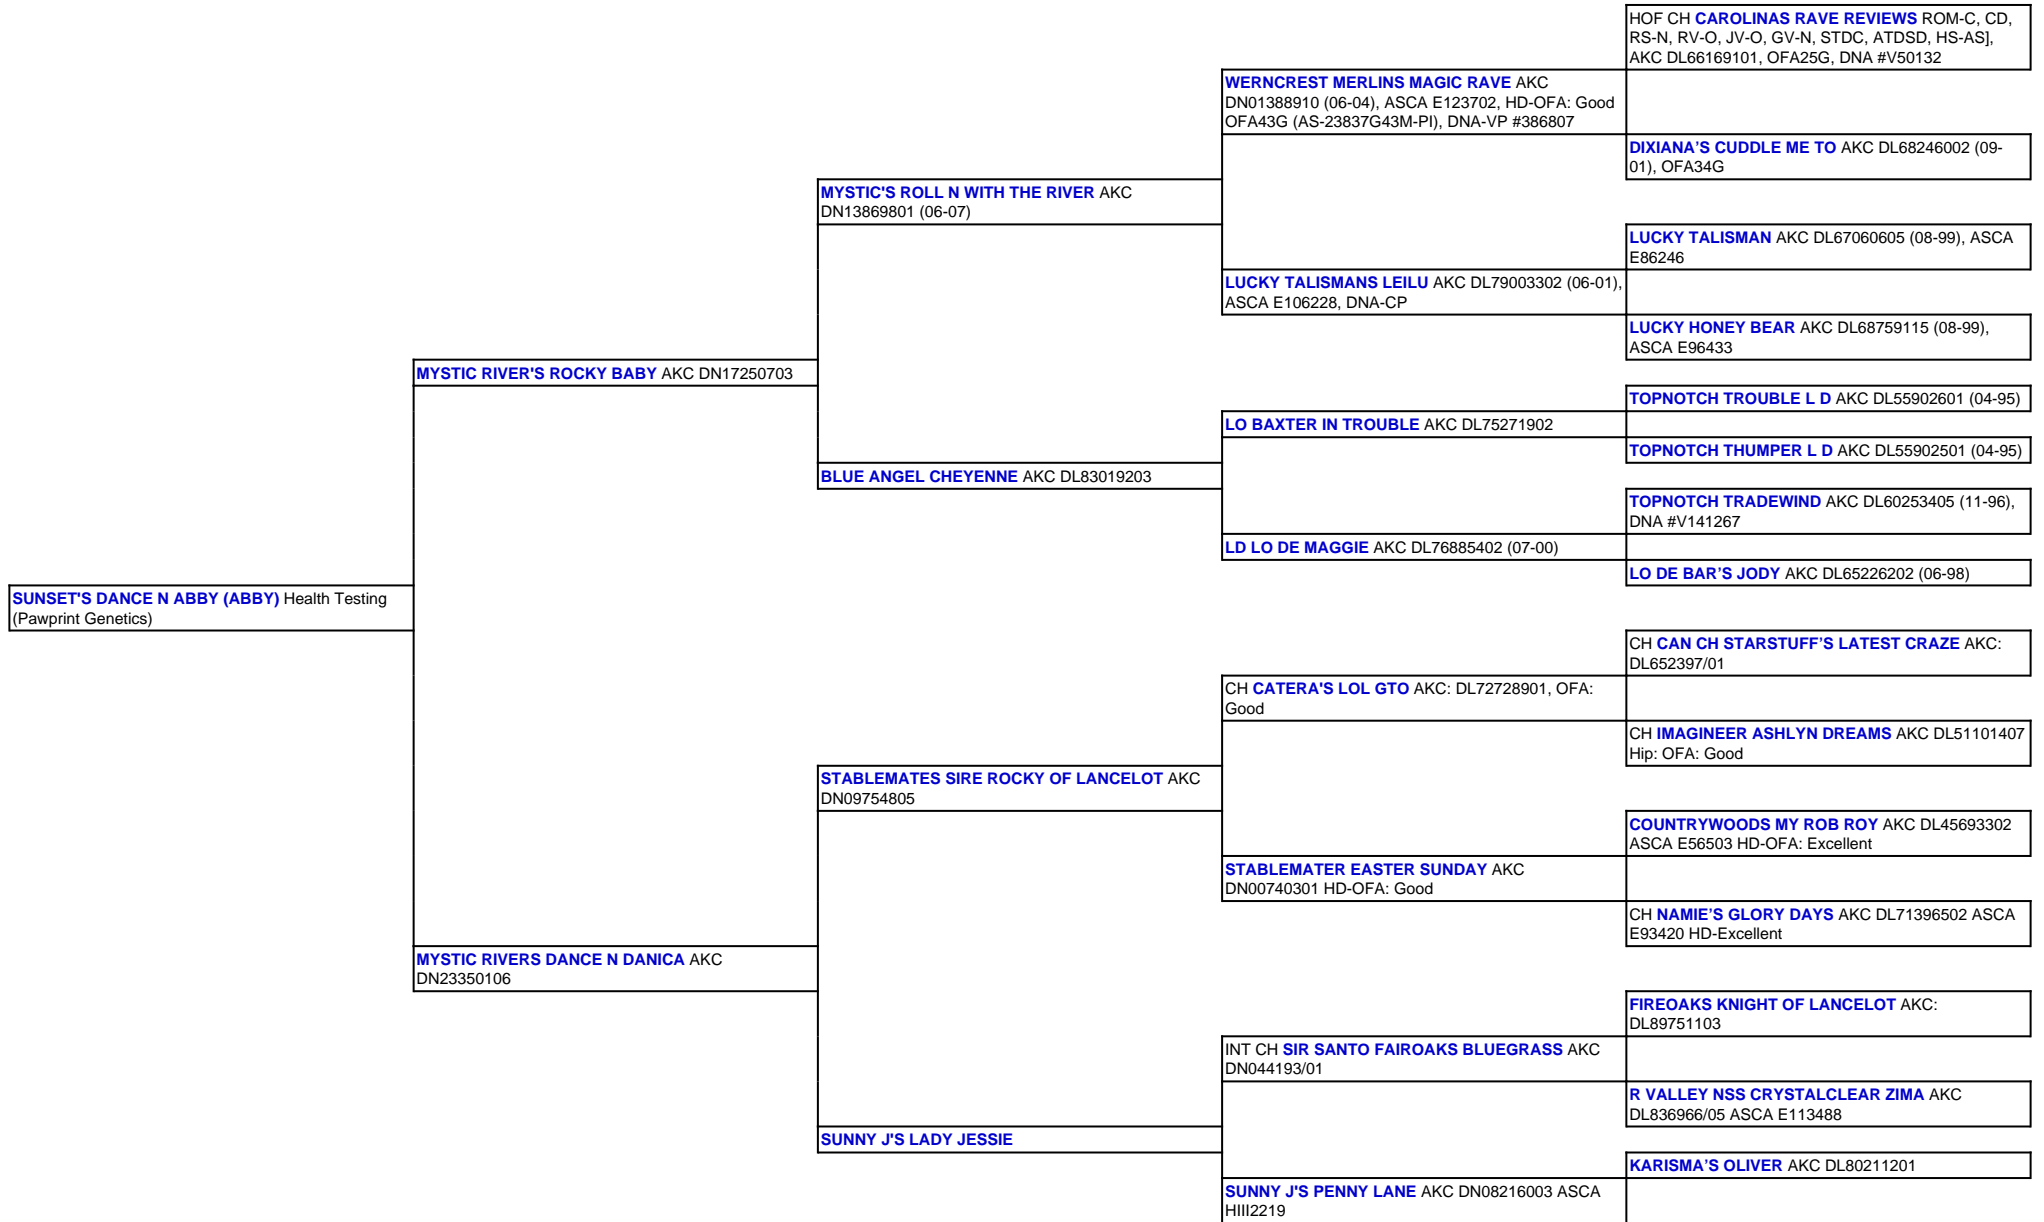

For a more detailed version of this pedigree:

<https://www.sunsetranchaussies.com/profile/sunsets-dance-n-abby>

Pedigree For:
SUNSET'S DANCE N ABBY (ABBY)
Health Testing (Pawprint Genetics)

THREEPINE SPLITNIMAJ OF BAYSHORE AKC
DL83699404