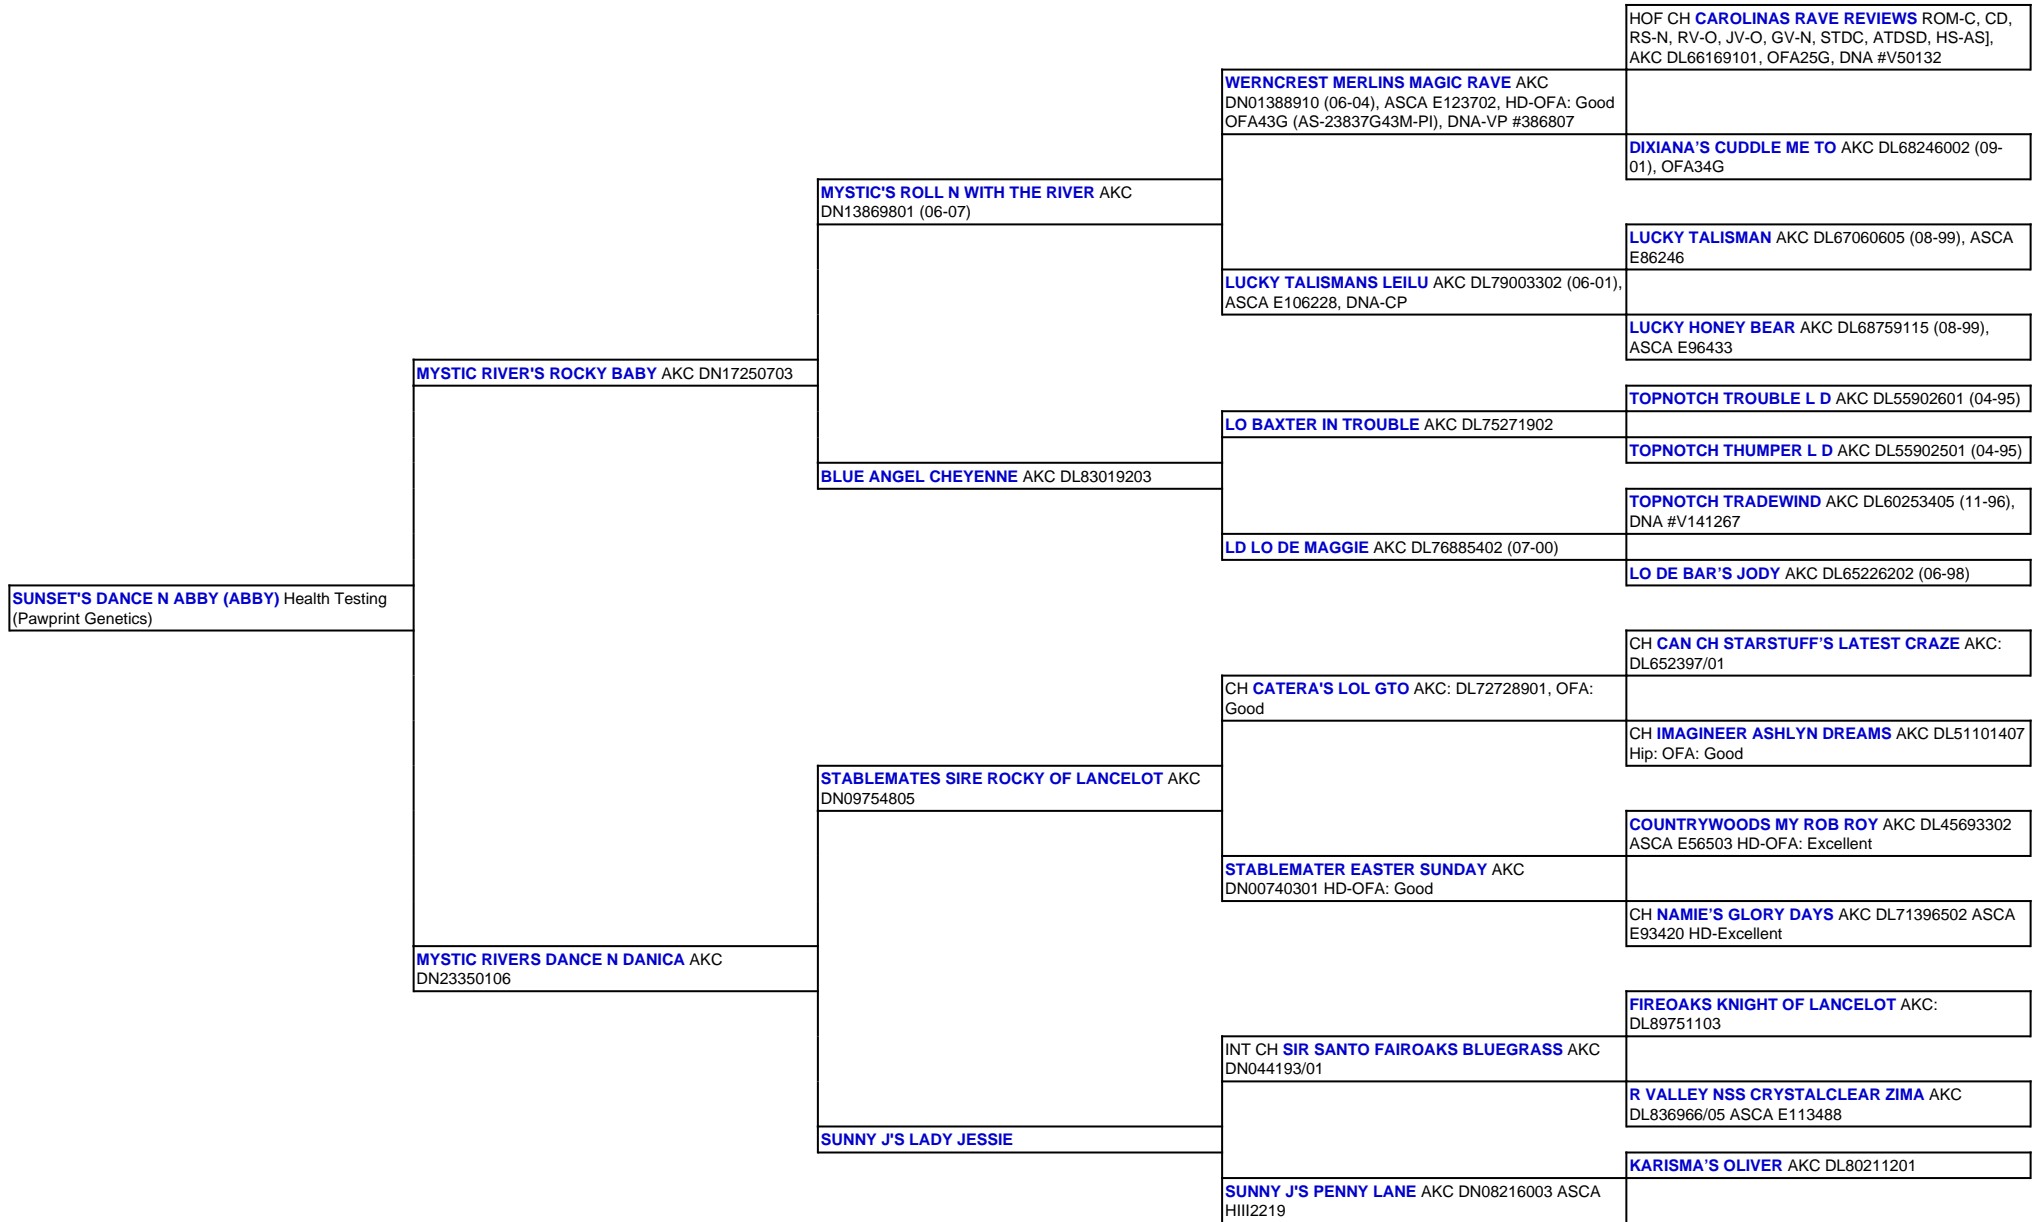

For a more detailed version of this pedigree:

<https://www.sunsetranchaussies.com/profile/sunsets-dance-n-abby>

Pedigree For:  
**SUNSET'S DANCE N ABBY (ABBY)**  
Health Testing (Pawprint Genetics)

THREEPINE SPLITNIMAJ OF BAYSHORE AKC  
DL83699404