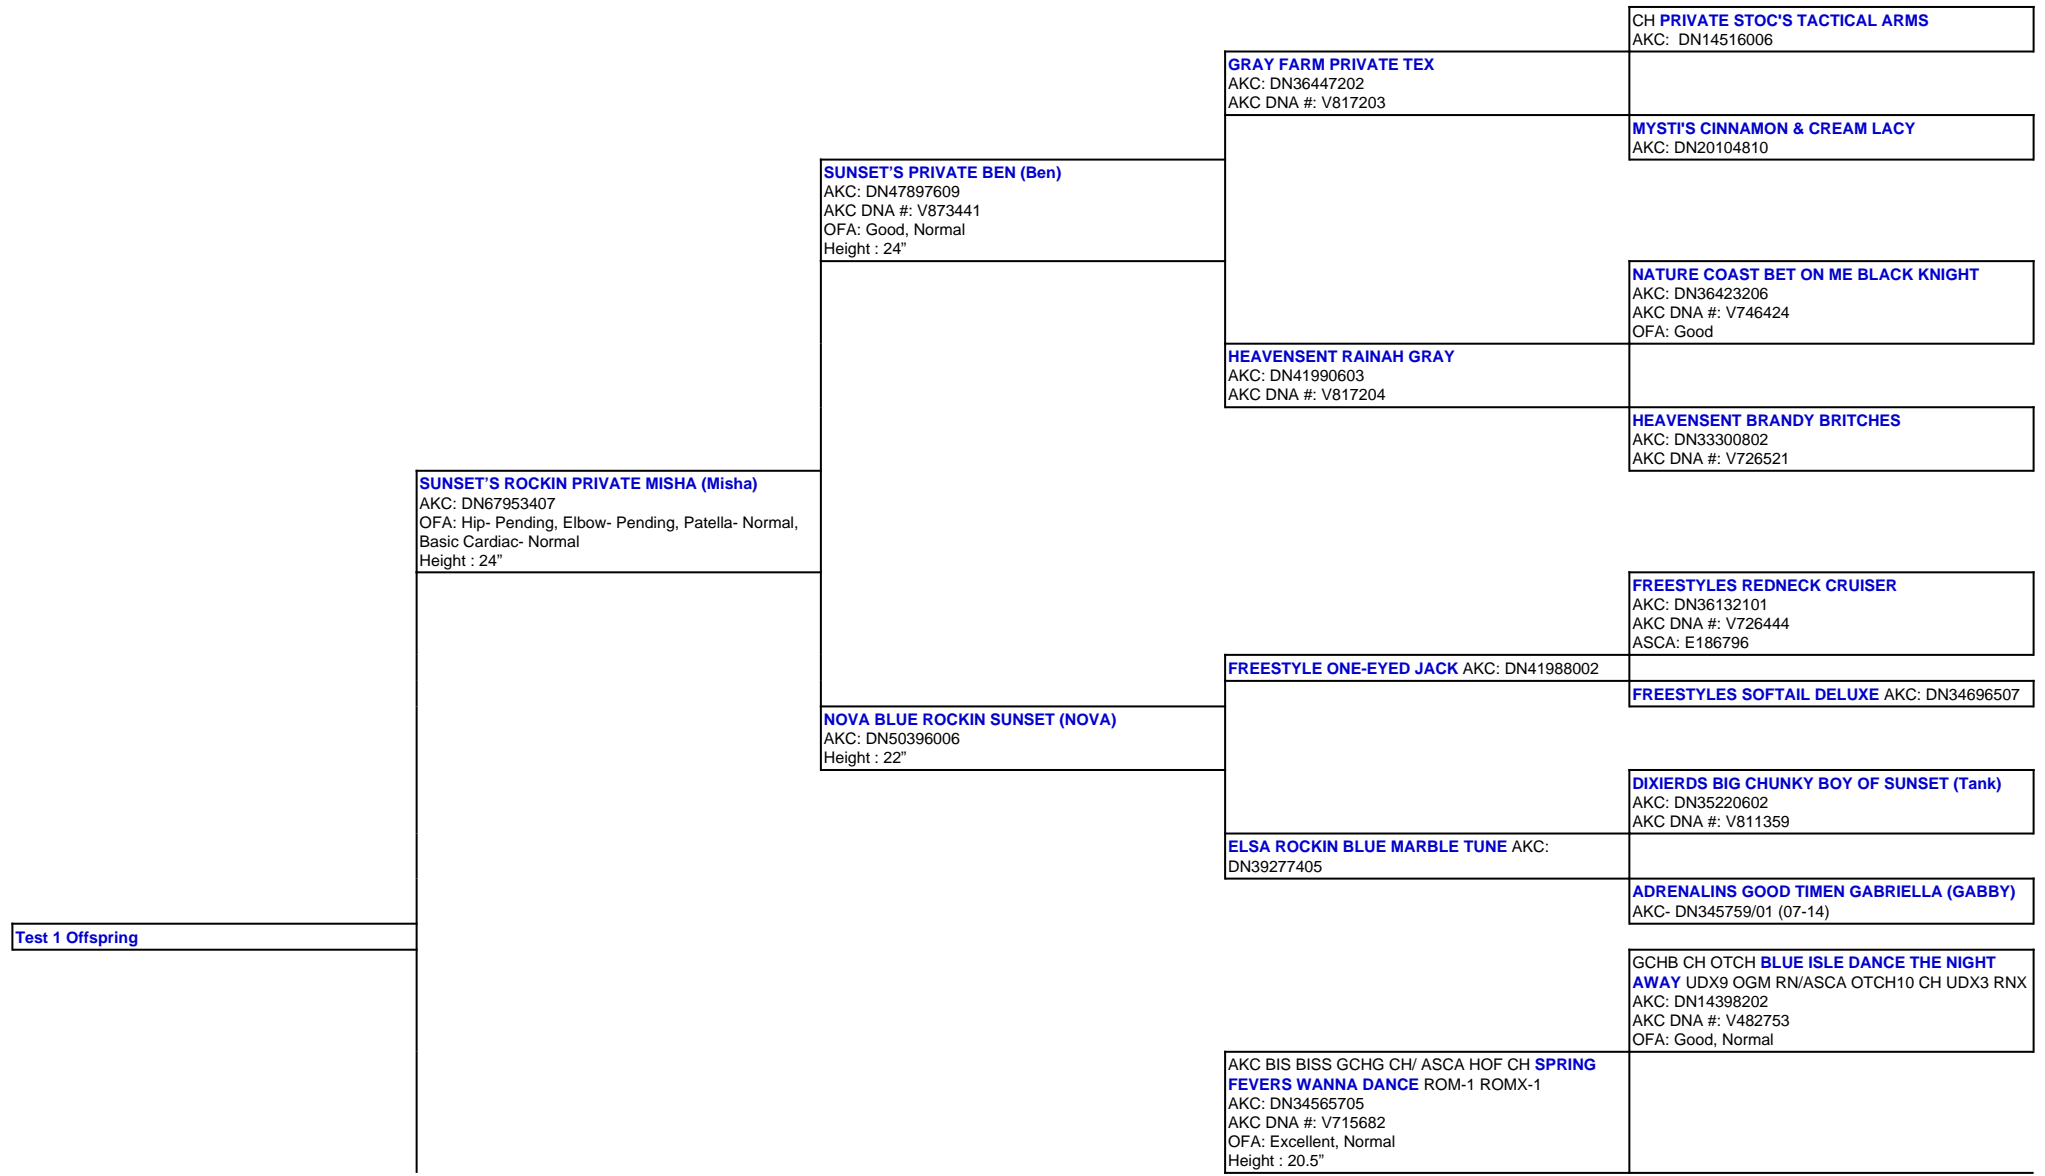

For a more detailed version of this pedigree:
<https://www.sunsetranchaussies.com/profile/test-1-offspring>

Pedigree For:
 Test 1 Offspring

			AKC/ASCA HOF CH SPRING FEVERS I'LL BE TRUE AKC: DNO7266101 ASCA: E134035 OFA: Fair, Normal
	GCH CH SHAWNKARA'S RETURN TO SENDER AKC: DN46094105 AKC DNA #: V929229 OFA: Good, Normal Height : 22.5		
			HEARTFIRE GOIN 4 BROKE AKC: DN33025001 ASCA: E177170 OFA: Good
		ASCA CH / UKC INT. CH SHAWNKARA'S VINTAGE VINE AKC: DN37627606 ASCA: E183539 OFA: Good, Normal	
			SHAWNKARA'S PENNIES FROM HEAVEN AKC: DN32386302 ASCA: E175615 OFA: Good
CAHABA'S CRIMSON			GCH CH BAYSHORE MILWIN FREQUENT FLYER AKC: DN22759402 OFA: Good
		CH ONTHEHILLS LIGHT MY FIRE AT KIAWAH AKC: DN32434605 OFA: Excellent, Normal	
			MISFITS TRIPLE H BLACK SATIN
	CROSSROAD ACRES SHADOW WITCH AKC: DN51226603 OFA: Good, Normal		
			ALMOND ACRES CINCH EM UP
		ALMOND ACRES PERFECT HARMONY	
			GRAF'S ABBY OF NCIS