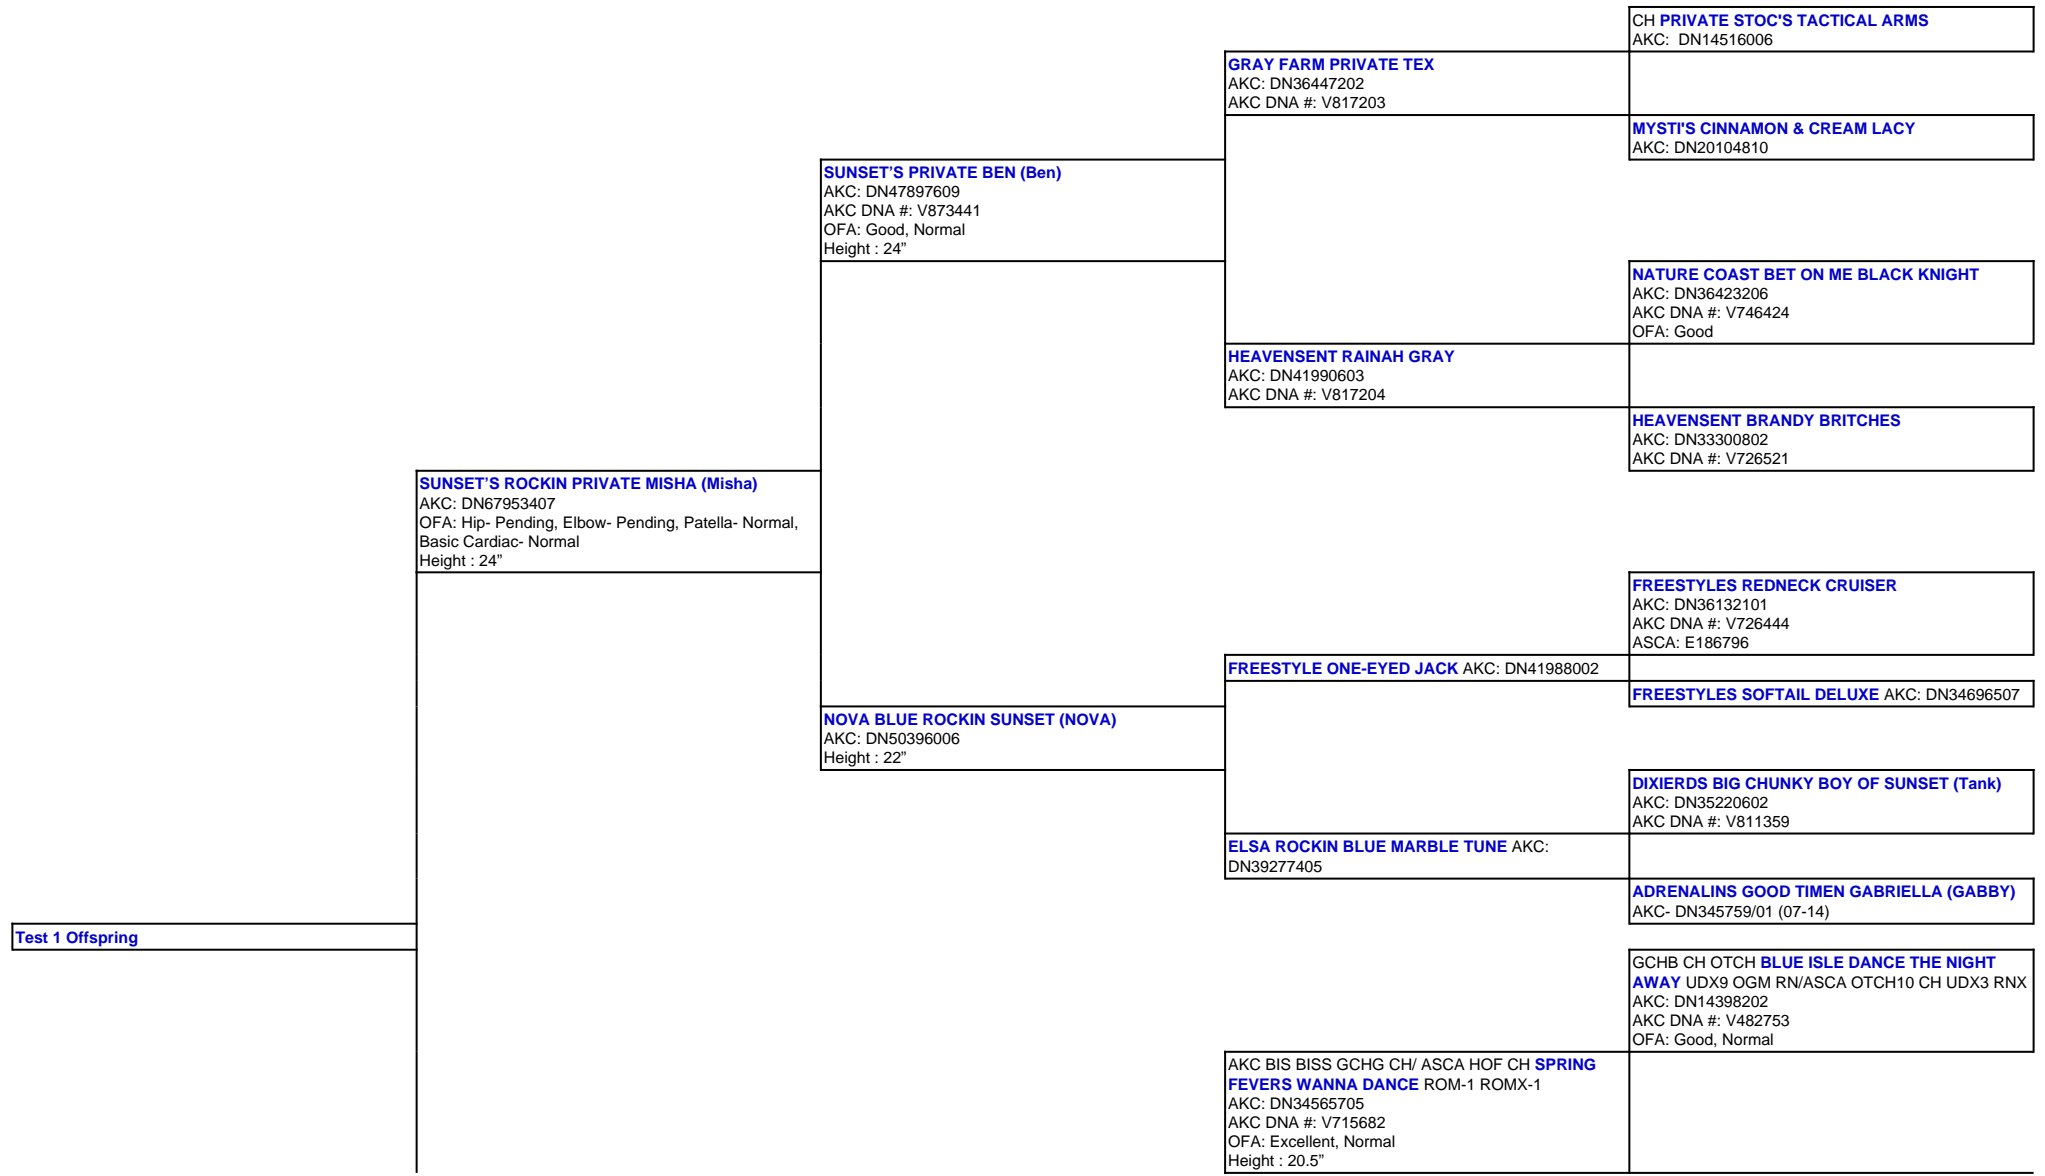

For a more detailed version of this pedigree:

<https://www.sunsetranchaussies.com/profile/test-1-offspring>

Pedigree For:
Test 1 Offspring

			AKC/ASCA HOF CH SPRING FEVERS I'LL BE TRUE AKC: DNO7266101 ASCA: E134035 OFA: Fair, Normal
	GCH CH SHAWNKARA'S RETURN TO SENDER AKC: DN46094105 AKC DNA #: V929229 OFA: Good, Normal Height : 22.5		HEARTFIRE GOIN 4 BROKE AKC: DN33025001 ASCA: E177170 OFA: Good
		ASCA CH / UKC INT. CH SHAWNKARA'S VINTAGE VINE AKC: DN37627606 ASCA: E183539 OFA: Good, Normal	
			SHAWNKARA'S PENNIES FROM HEAVEN AKC: DN32386302 ASCA: E175615 OFA: Good
CAHABA'S CRIMSON			GCH CH BAYSHORE MILWIN FREQUENT FLYER AKC: DN22759402 OFA: Good
		CH ONTHEHILLS LIGHT MY FIRE AT KIAWAH AKC: DN32434605 OFA: Excellent, Normal	
			MISFITS TRIPLE H BLACK SATIN
	CROSSROAD ACRES SHADOW WITCH AKC: DN51226603 OFA: Good, Normal		
			ALMOND ACRES CINCH EM UP
		ALMOND ACRES PERFECT HARMONY	
			GRAF'S ABBY OF NCIS