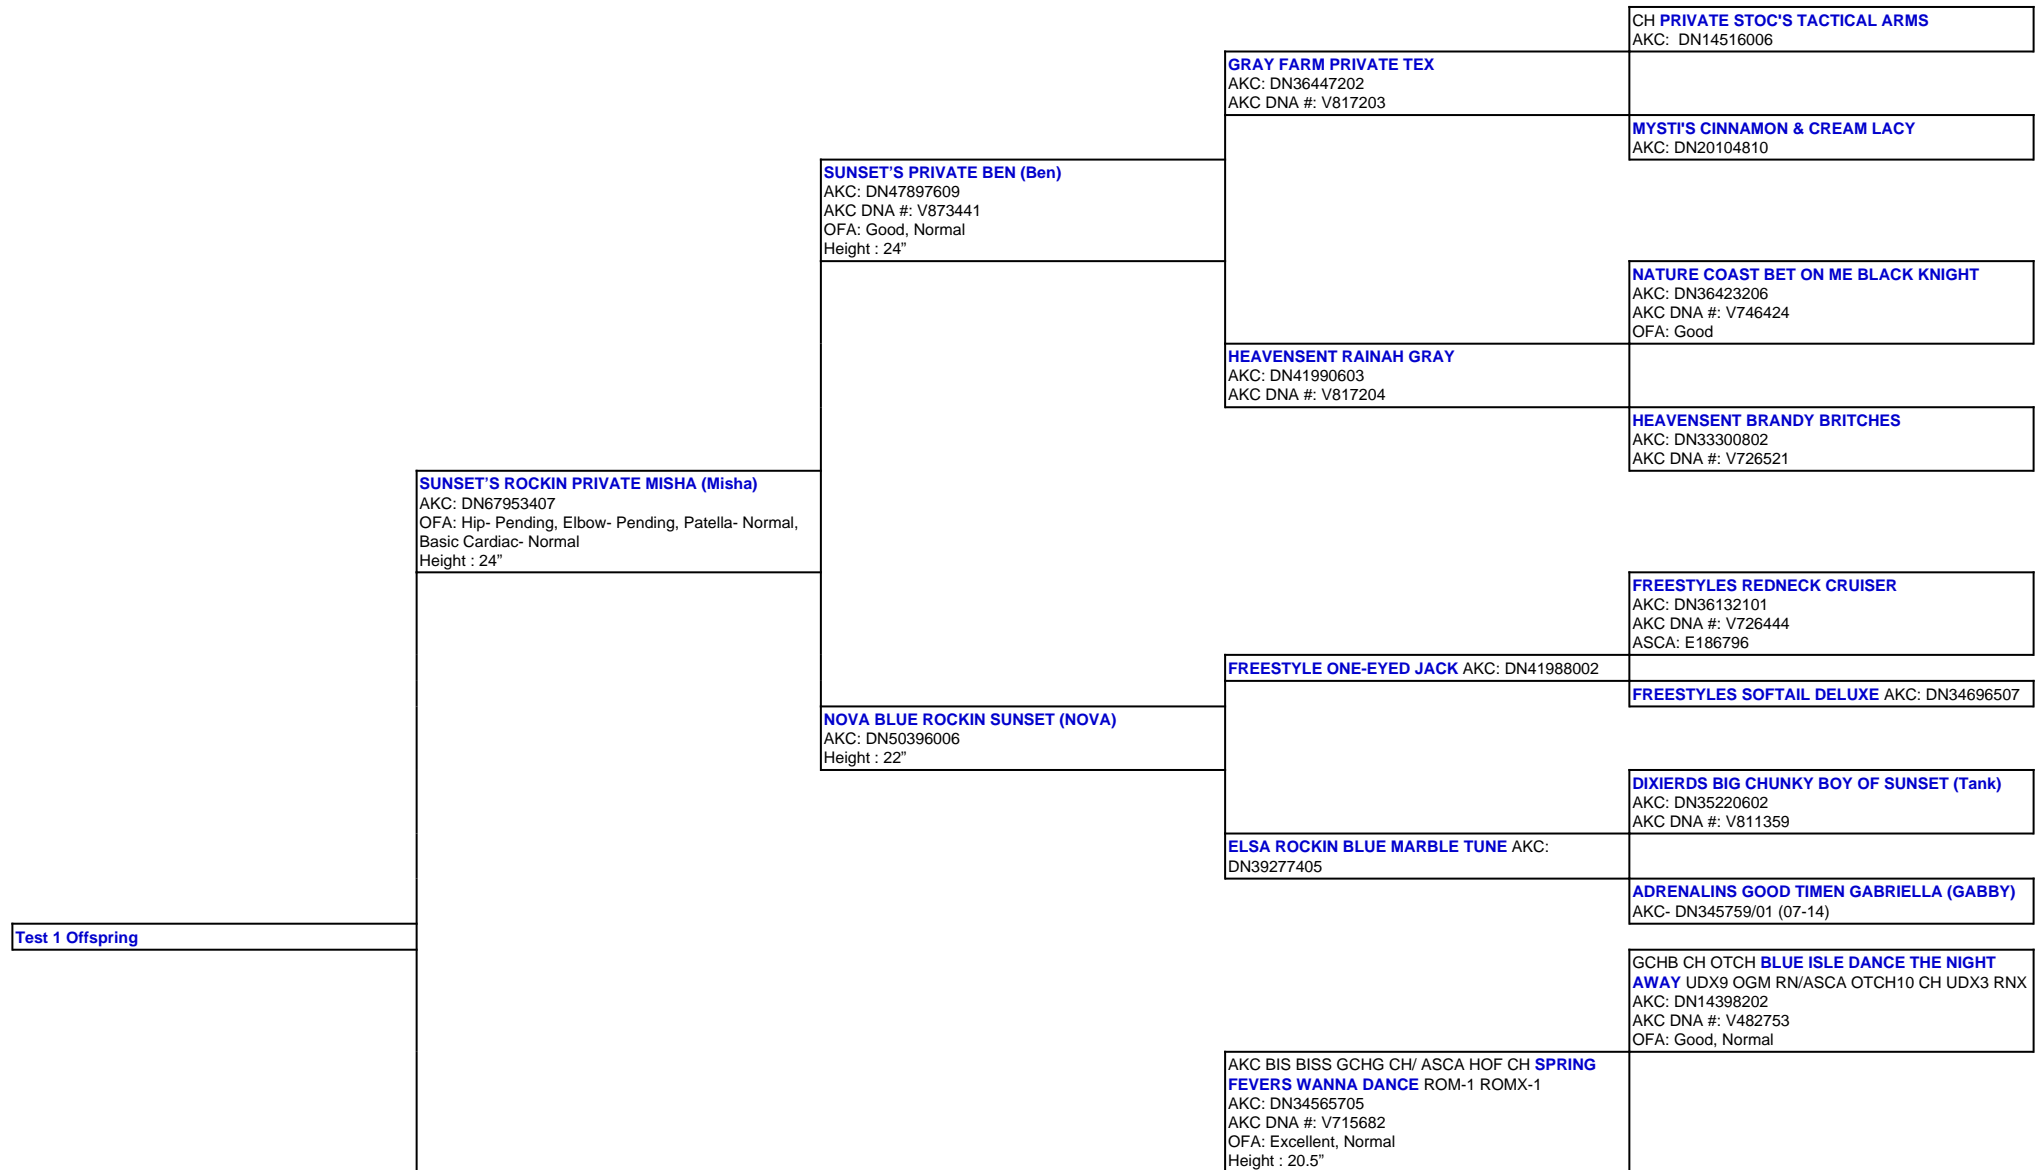

For a more detailed version of this pedigree:

<https://www.sunsetranchaussies.com/profile/test-1-offspring>

Pedigree For:
Test 1 Offspring

			AKC/ASCA HOF CH SPRING FEVERS I'LL BE TRUE AKC: DNO7266101 ASCA: E134035 OFA: Fair, Normal
	GCH CH SHAWNKARA'S RETURN TO SENDER AKC: DN46094105 AKC DNA #: V929229 OFA: Good, Normal Height : 22.5		
			HEARTFIRE GOIN 4 BROKE AKC: DN33025001 ASCA: E177170 OFA: Good
		ASCA CH / UKC INT. CH SHAWNKARA'S VINTAGE VINE AKC: DN37627606 ASCA: E183539 OFA: Good, Normal	
			SHAWNKARA'S PENNIES FROM HEAVEN AKC: DN32386302 ASCA: E175615 OFA: Good
CAHABA'S CRIMSON			GCH CH BAYSHORE MILWIN FREQUENT FLYER AKC: DN22759402 OFA: Good
		CH ONTHEHILLS LIGHT MY FIRE AT KIAWAH AKC: DN32434605 OFA: Excellent, Normal	
			MISFITS TRIPLE H BLACK SATIN
	CROSSROAD ACRES SHADOW WITCH AKC: DN51226603 OFA: Good, Normal		
			ALMOND ACRES CINCH EM UP
		ALMOND ACRES PERFECT HARMONY	
			GRAF'S ABBY OF NCIS