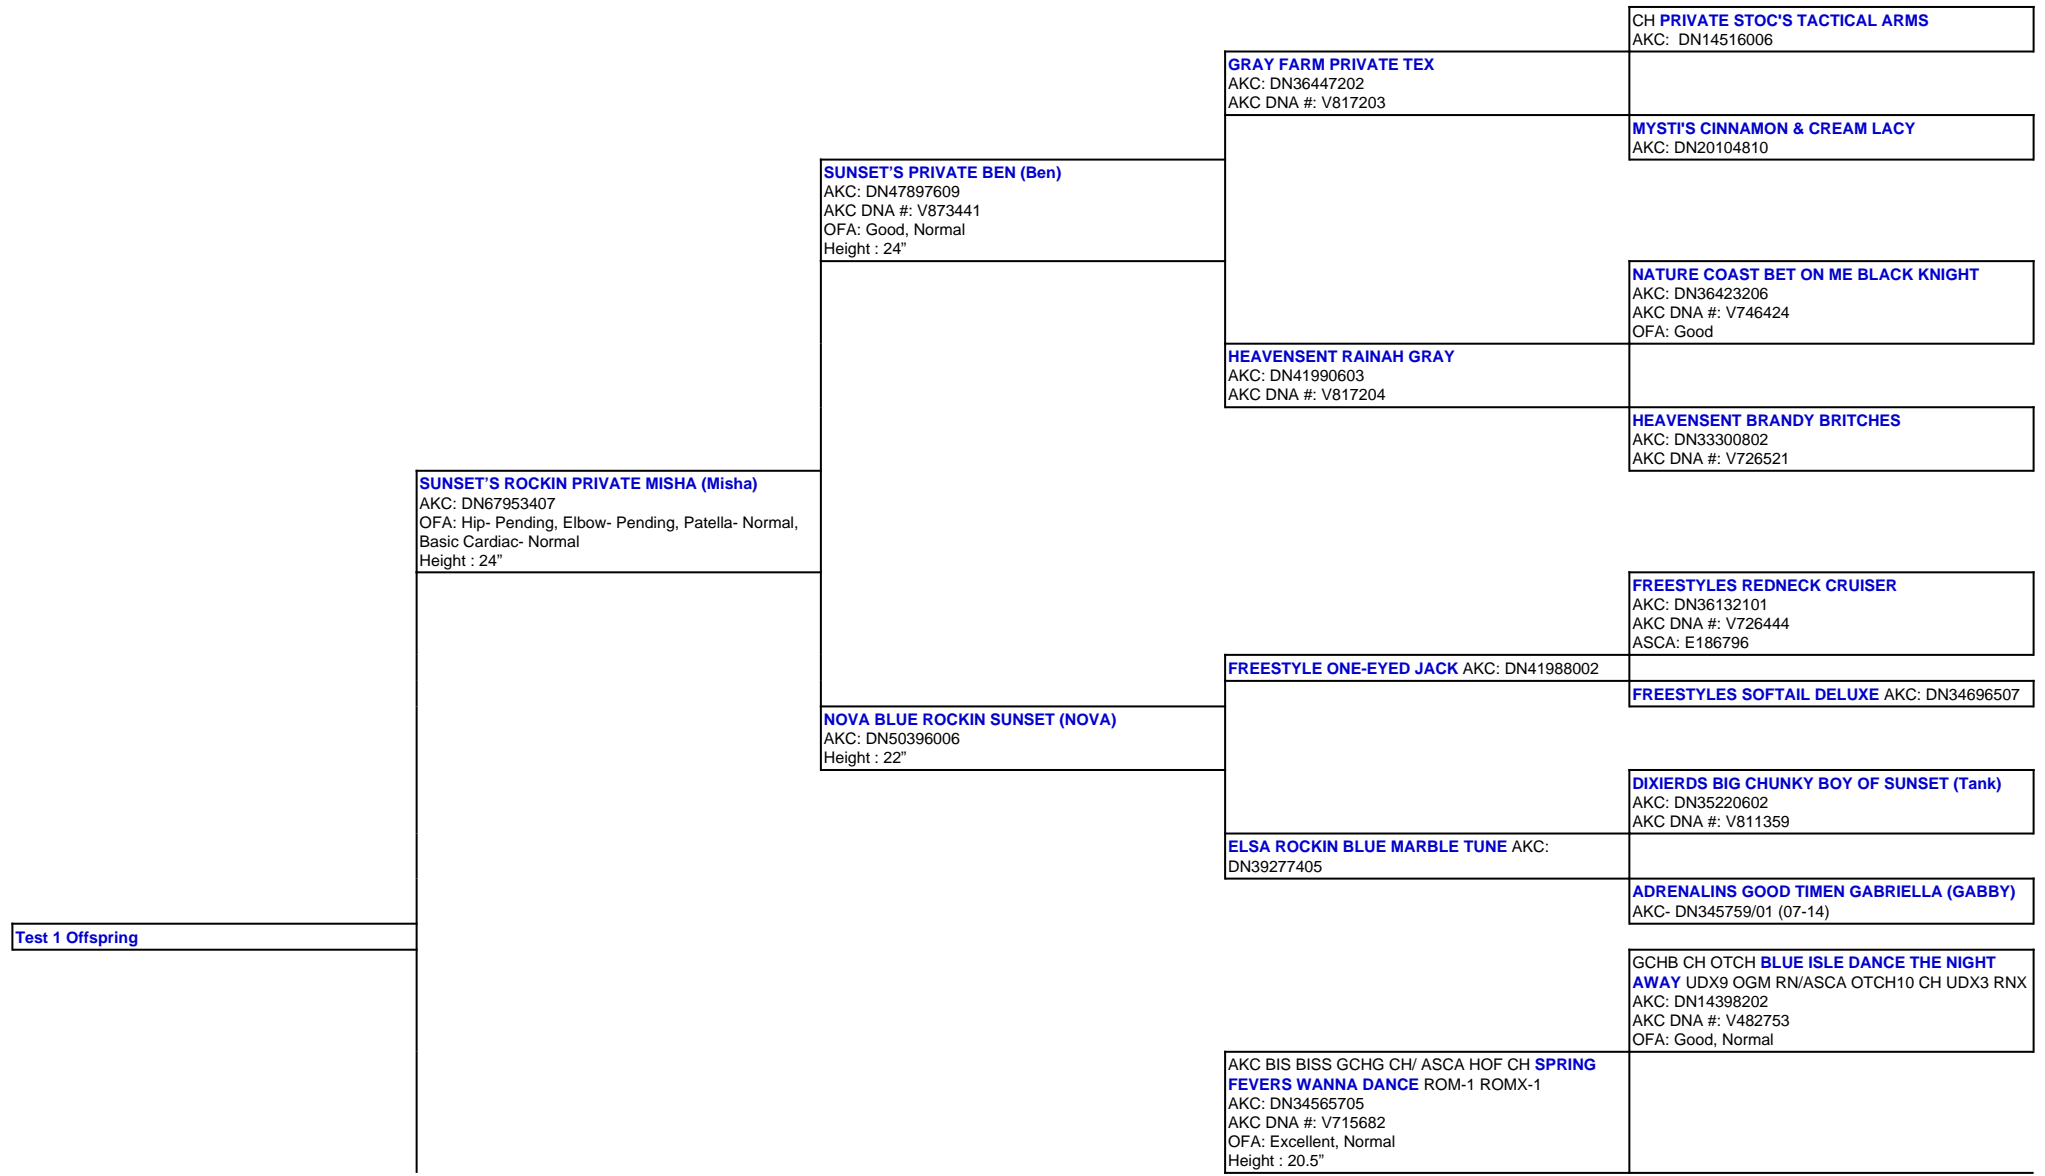

For a more detailed version of this pedigree:  
<https://www.sunsetranchaussies.com/profile/test-1-offspring>

Pedigree For:  
 Test 1 Offspring

			AKC/ASCA HOF CH <b>SPRING FEVERS I'LL BE TRUE</b> AKC: DNO7266101 ASCA: E134035 OFA: Fair, Normal
	GCH CH <b>SHAWNKARA'S RETURN TO SENDER</b> AKC: DN46094105 AKC DNA #: V929229 OFA: Good, Normal Height : 22.5		
			<b>HEARTFIRE GOIN 4 BROKE</b> AKC: DN33025001 ASCA: E177170 OFA: Good
		ASCA CH / UKC INT. CH <b>SHAWNKARA'S VINTAGE VINE</b> AKC: DN37627606 ASCA: E183539 OFA: Good, Normal	
			<b>SHAWNKARA'S PENNIES FROM HEAVEN</b> AKC: DN32386302 ASCA: E175615 OFA: Good
<b>CAHABA'S CRIMSON</b>			GCH CH <b>BAYSHORE MILWIN FREQUENT FLYER</b> AKC: DN22759402 OFA: Good
		CH <b>ONTHEHILLS LIGHT MY FIRE AT KIAWAH</b> AKC: DN32434605 OFA: Excellent, Normal	
			<b>MISFITS TRIPLE H BLACK SATIN</b>
	<b>CROSSROAD ACRES SHADOW WITCH</b> AKC: DN51226603 OFA: Good, Normal		
			<b>ALMOND ACRES CINCH EM UP</b>
		<b>ALMOND ACRES PERFECT HARMONY</b>	
			<b>GRAF'S ABBY OF NCIS</b>