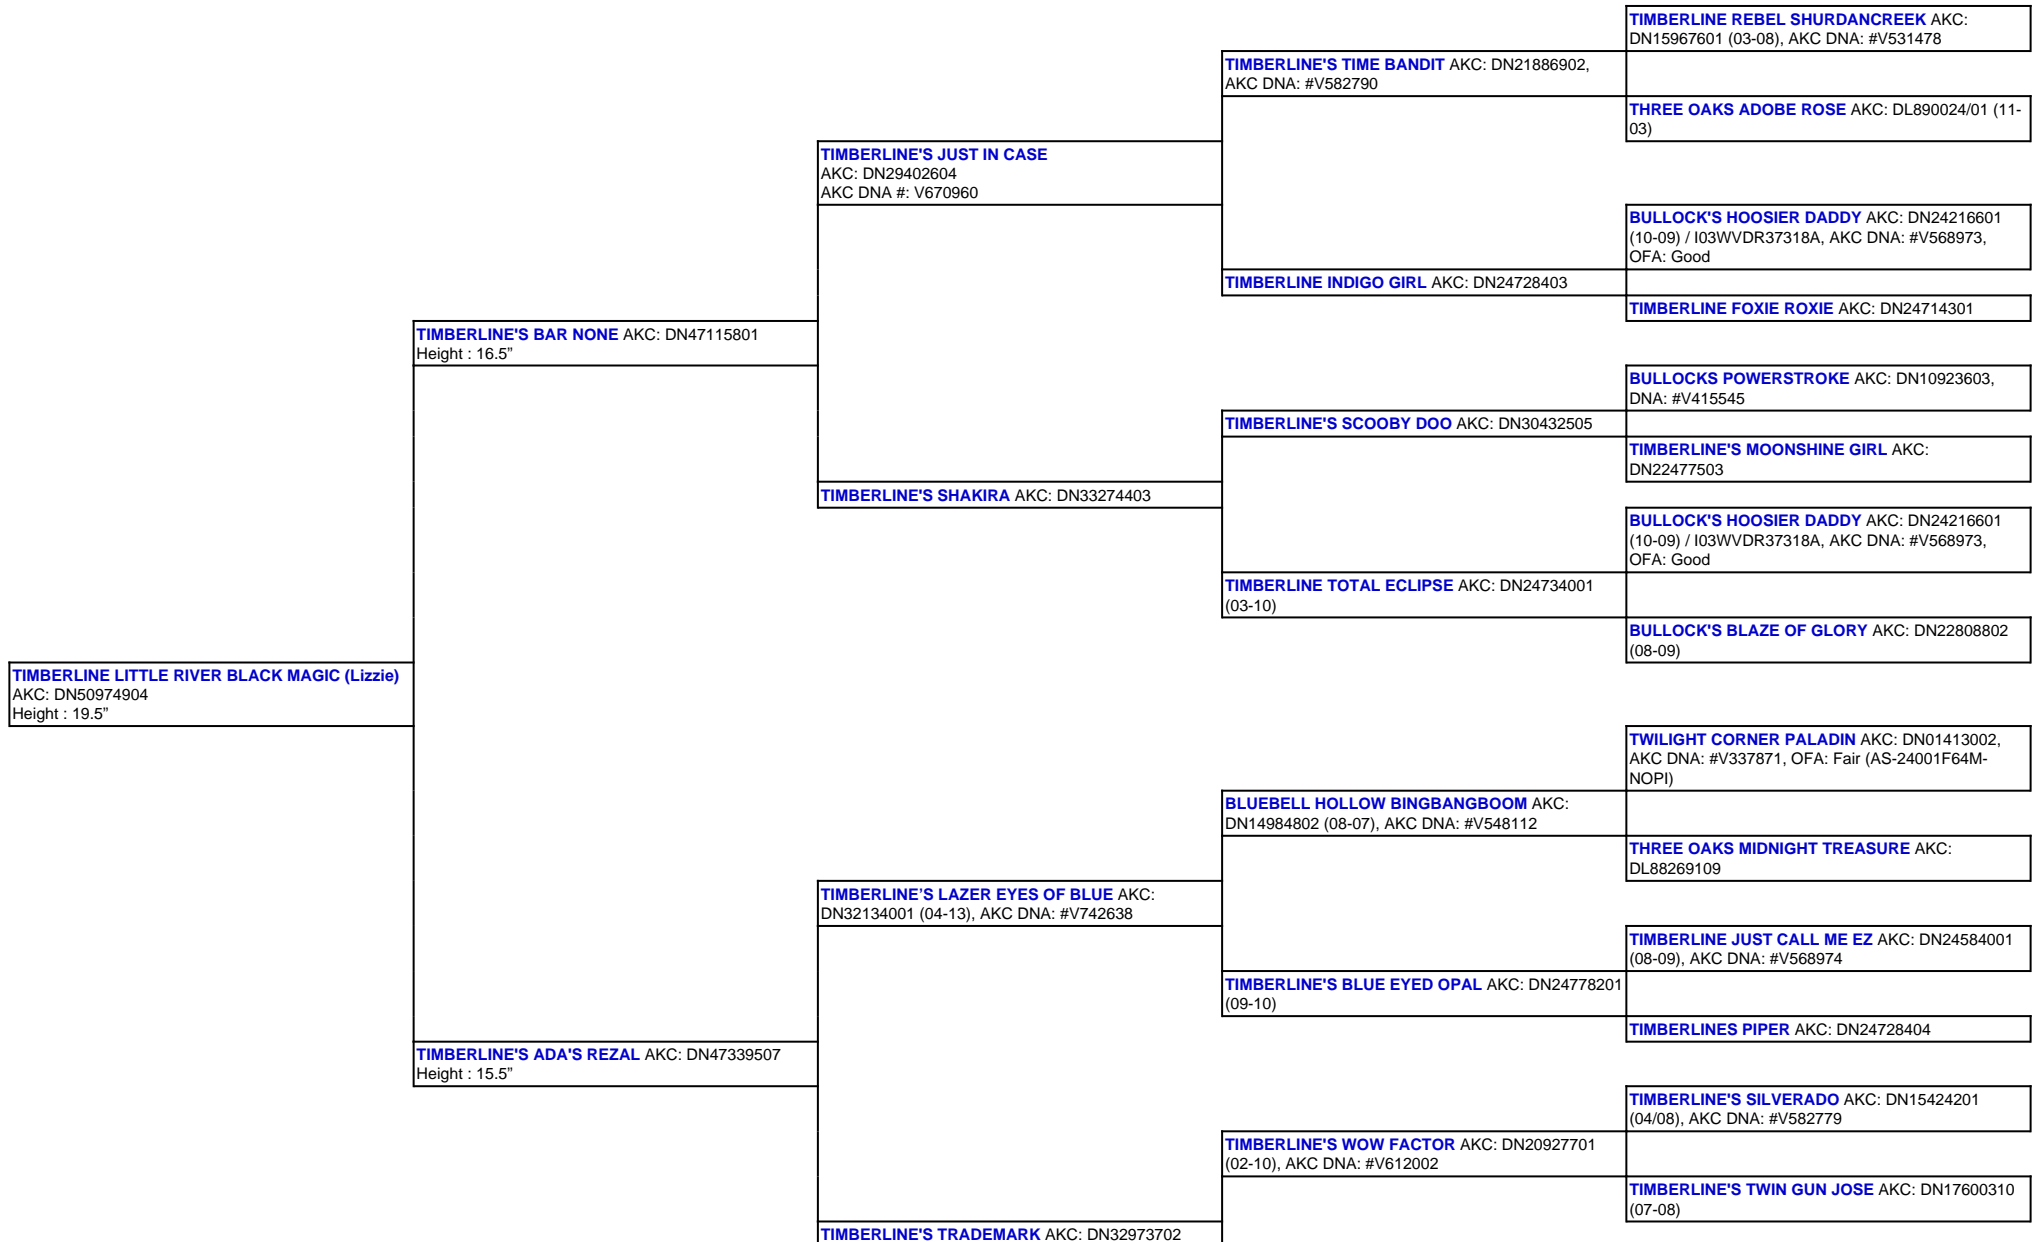

For a more detailed version of this pedigree:

<https://www.sunsetranchaussies.com/profile/timberline-little-river-black-magic>

Pedigree For:

TIMBERLINE LITTLE RIVER BLACK MAGIC (Lizzie)

	TIMBERLINE'S TIME BANDIT AKC: DN21886902, AKC DNA: #V582790
TIMBERLINE'S HERE COMES TROUBLE AKC DN26505704	
	TIMBERLINE TOTAL ECLIPSE AKC: DN24734001 (03-10)