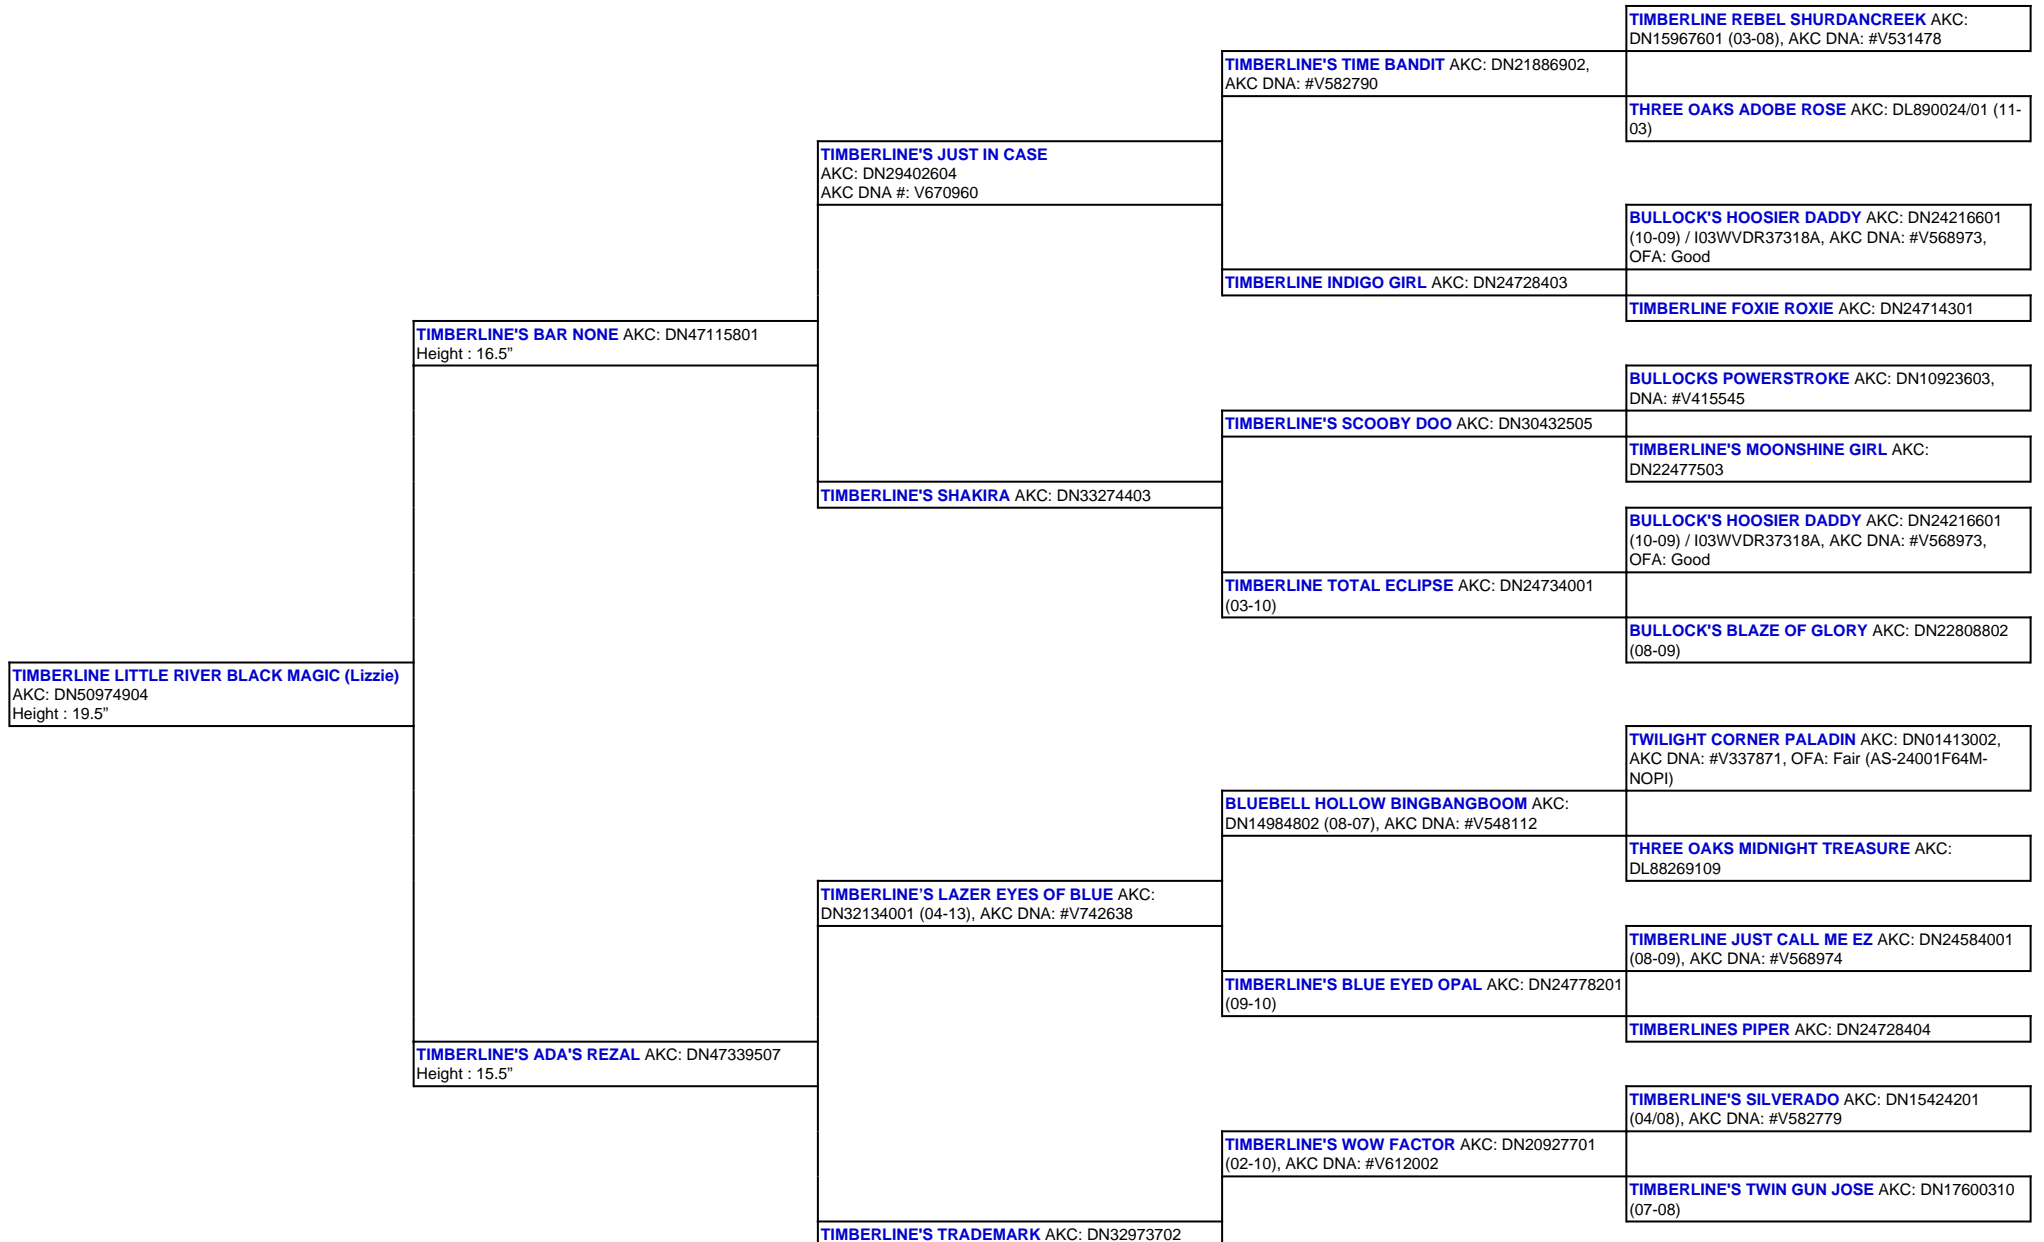

For a more detailed version of this pedigree:

<https://www.sunsetranchaussies.com/profile/timberline-little-river-black-magic>

Pedigree For:
TIMBERLINE LITTLE RIVER BLACK MAGIC (Lizzie)

	TIMBERLINE'S TIME BANDIT AKC: DN21886902, AKC DNA: #V582790
TIMBERLINE'S HERE COMES TROUBLE AKC DN26505704	
	TIMBERLINE TOTAL ECLIPSE AKC: DN24734001 (03-10)