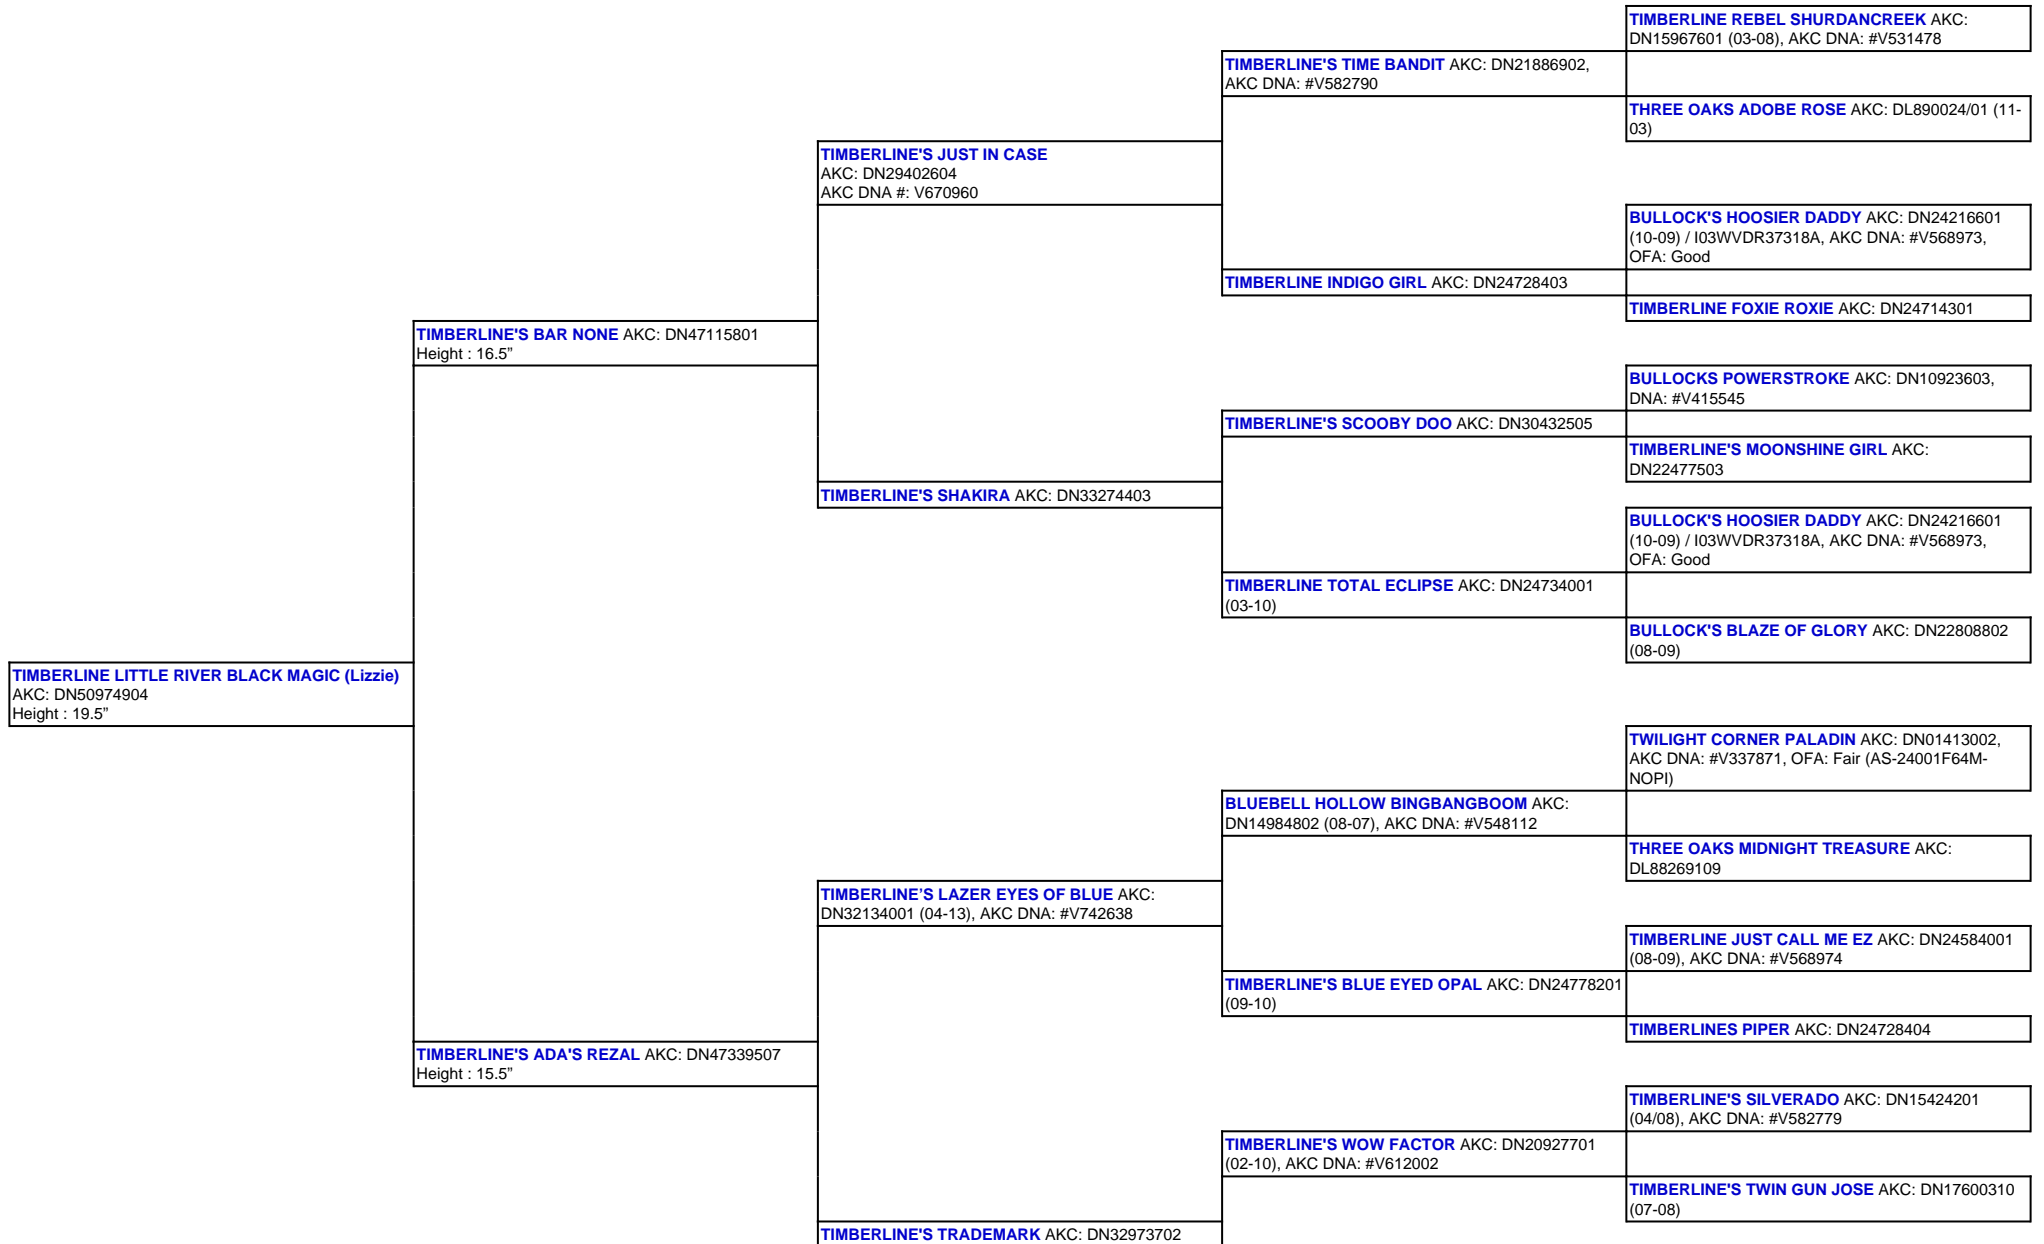

For a more detailed version of this pedigree:

<https://www.sunsetranchaussies.com/profile/timberline-little-river-black-magic>

Pedigree For:
TIMBERLINE LITTLE RIVER BLACK MAGIC (Lizzie)

| | |
|--|---|
| | TIMBERLINE'S TIME BANDIT AKC: DN21886902, AKC DNA: #V582790 |
| TIMBERLINE'S HERE COMES TROUBLE AKC DN26505704 | |
| | TIMBERLINE TOTAL ECLIPSE AKC: DN24734001 (03-10) |