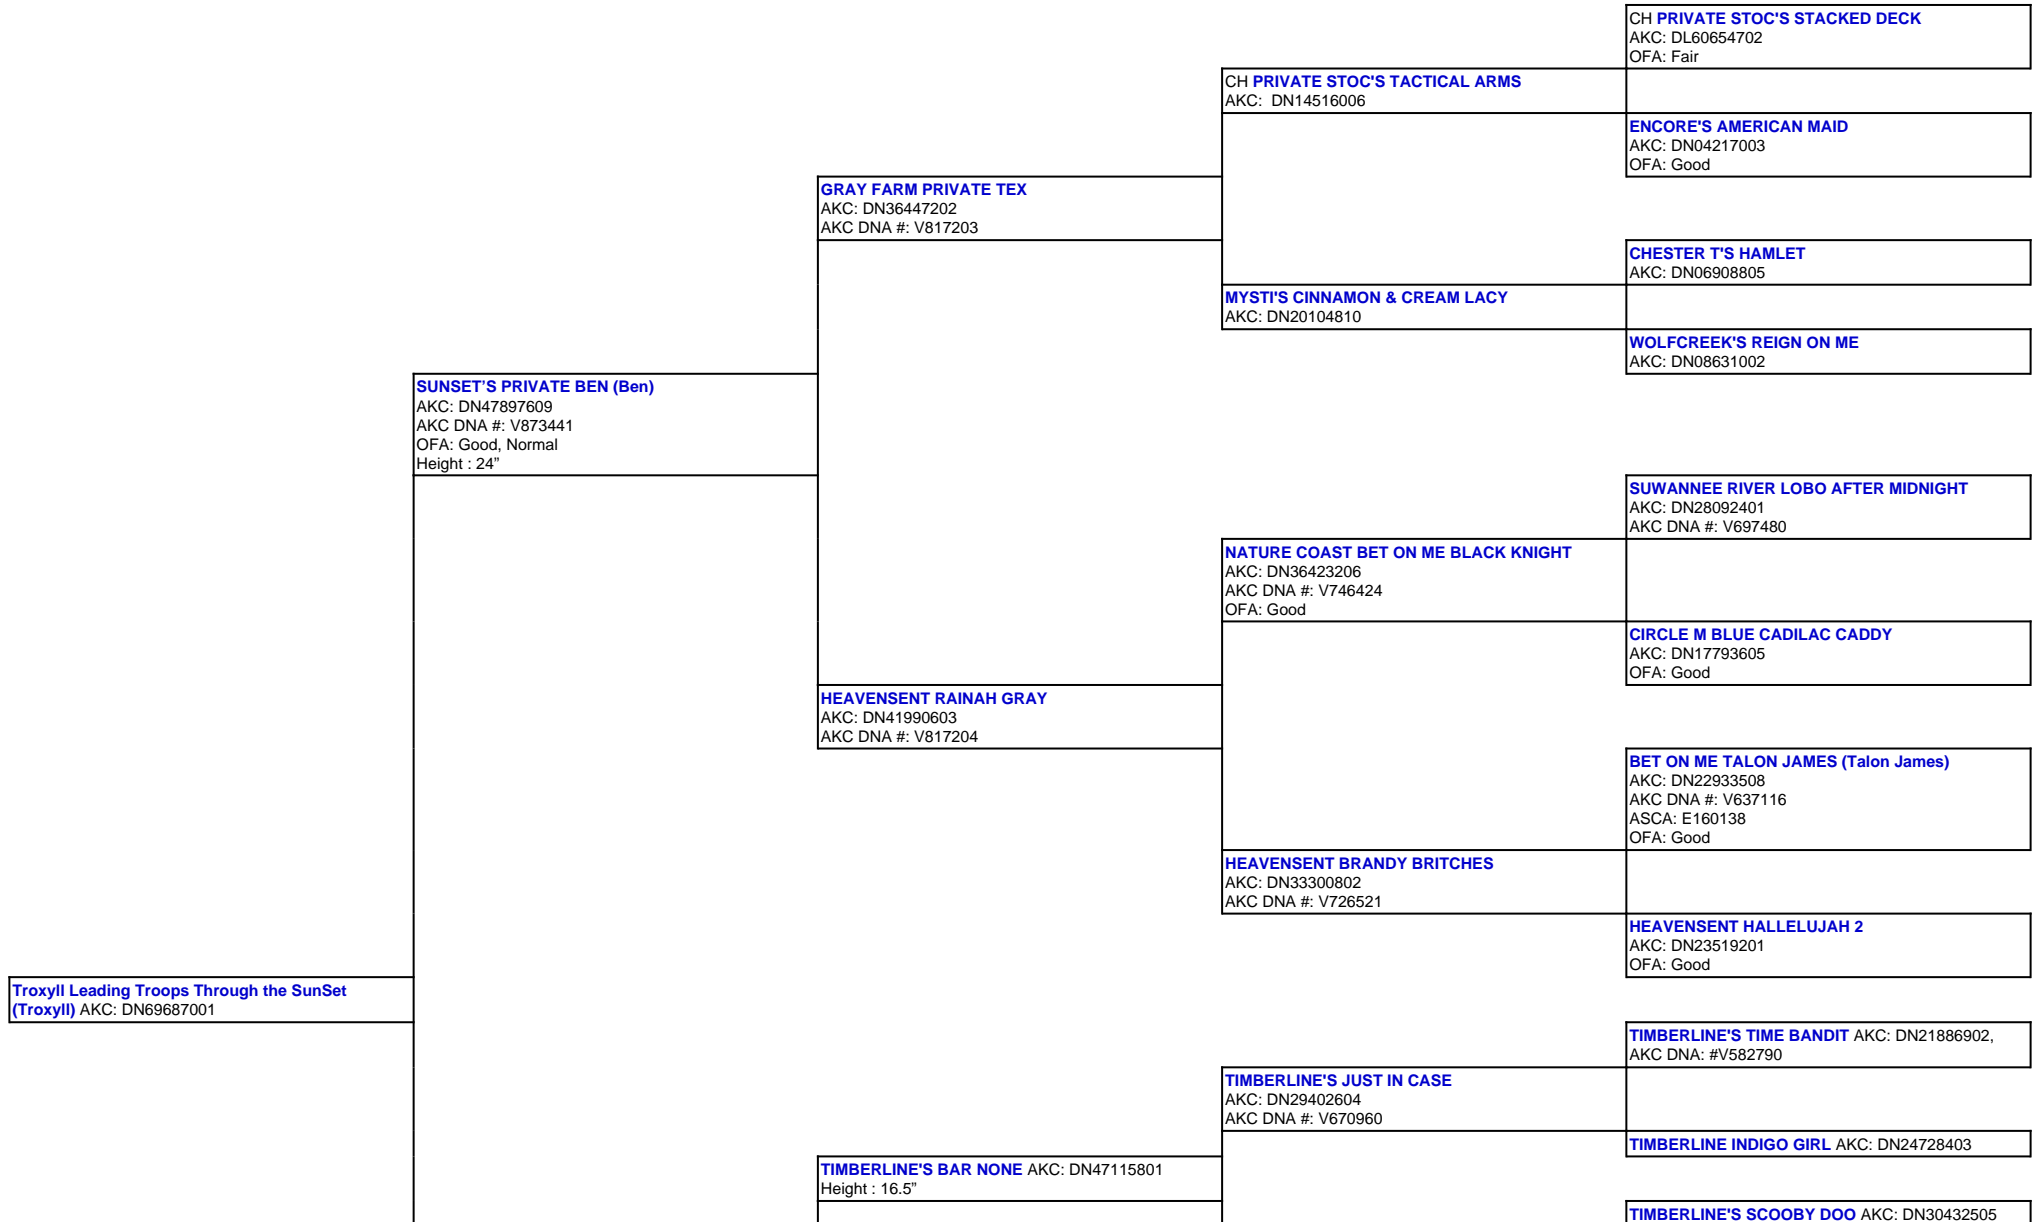

For a more detailed version of this pedigree:

<https://www.sunsetranchaussies.com/profile/troxyll-leading-troops-through-the-sunset>

Pedigree For:
Troxyll Leading Troops Through the SunSet (Troxyll)
AKC: DN69687001

TIMBERLINE LITTLE RIVER BLACK MAGIC (Lizzie) AKC: DN50974904 Height : 19.5"

TIMBERLINE'S ADA'S REZAL AKC: DN47339507 Height : 15.5"

TIMBERLINE'S SHAKIRA AKC: DN33274403

TIMBERLINE TOTAL ECLIPSE AKC: DN24734001 (03-10)
--

BLUEBELL HOLLOW BINGBANGBOOM AKC: DN14984802 (08-07), AKC DNA: #V548112

TIMBERLINE'S LAZER EYES OF BLUE AKC: DN32134001 (04-13), AKC DNA: #V742638
--

TIMBERLINE'S BLUE EYED OPAL AKC: DN24778201 (09-10)

TIMBERLINE'S WOW FACTOR AKC: DN20927701 (02-10), AKC DNA: #V612002
--