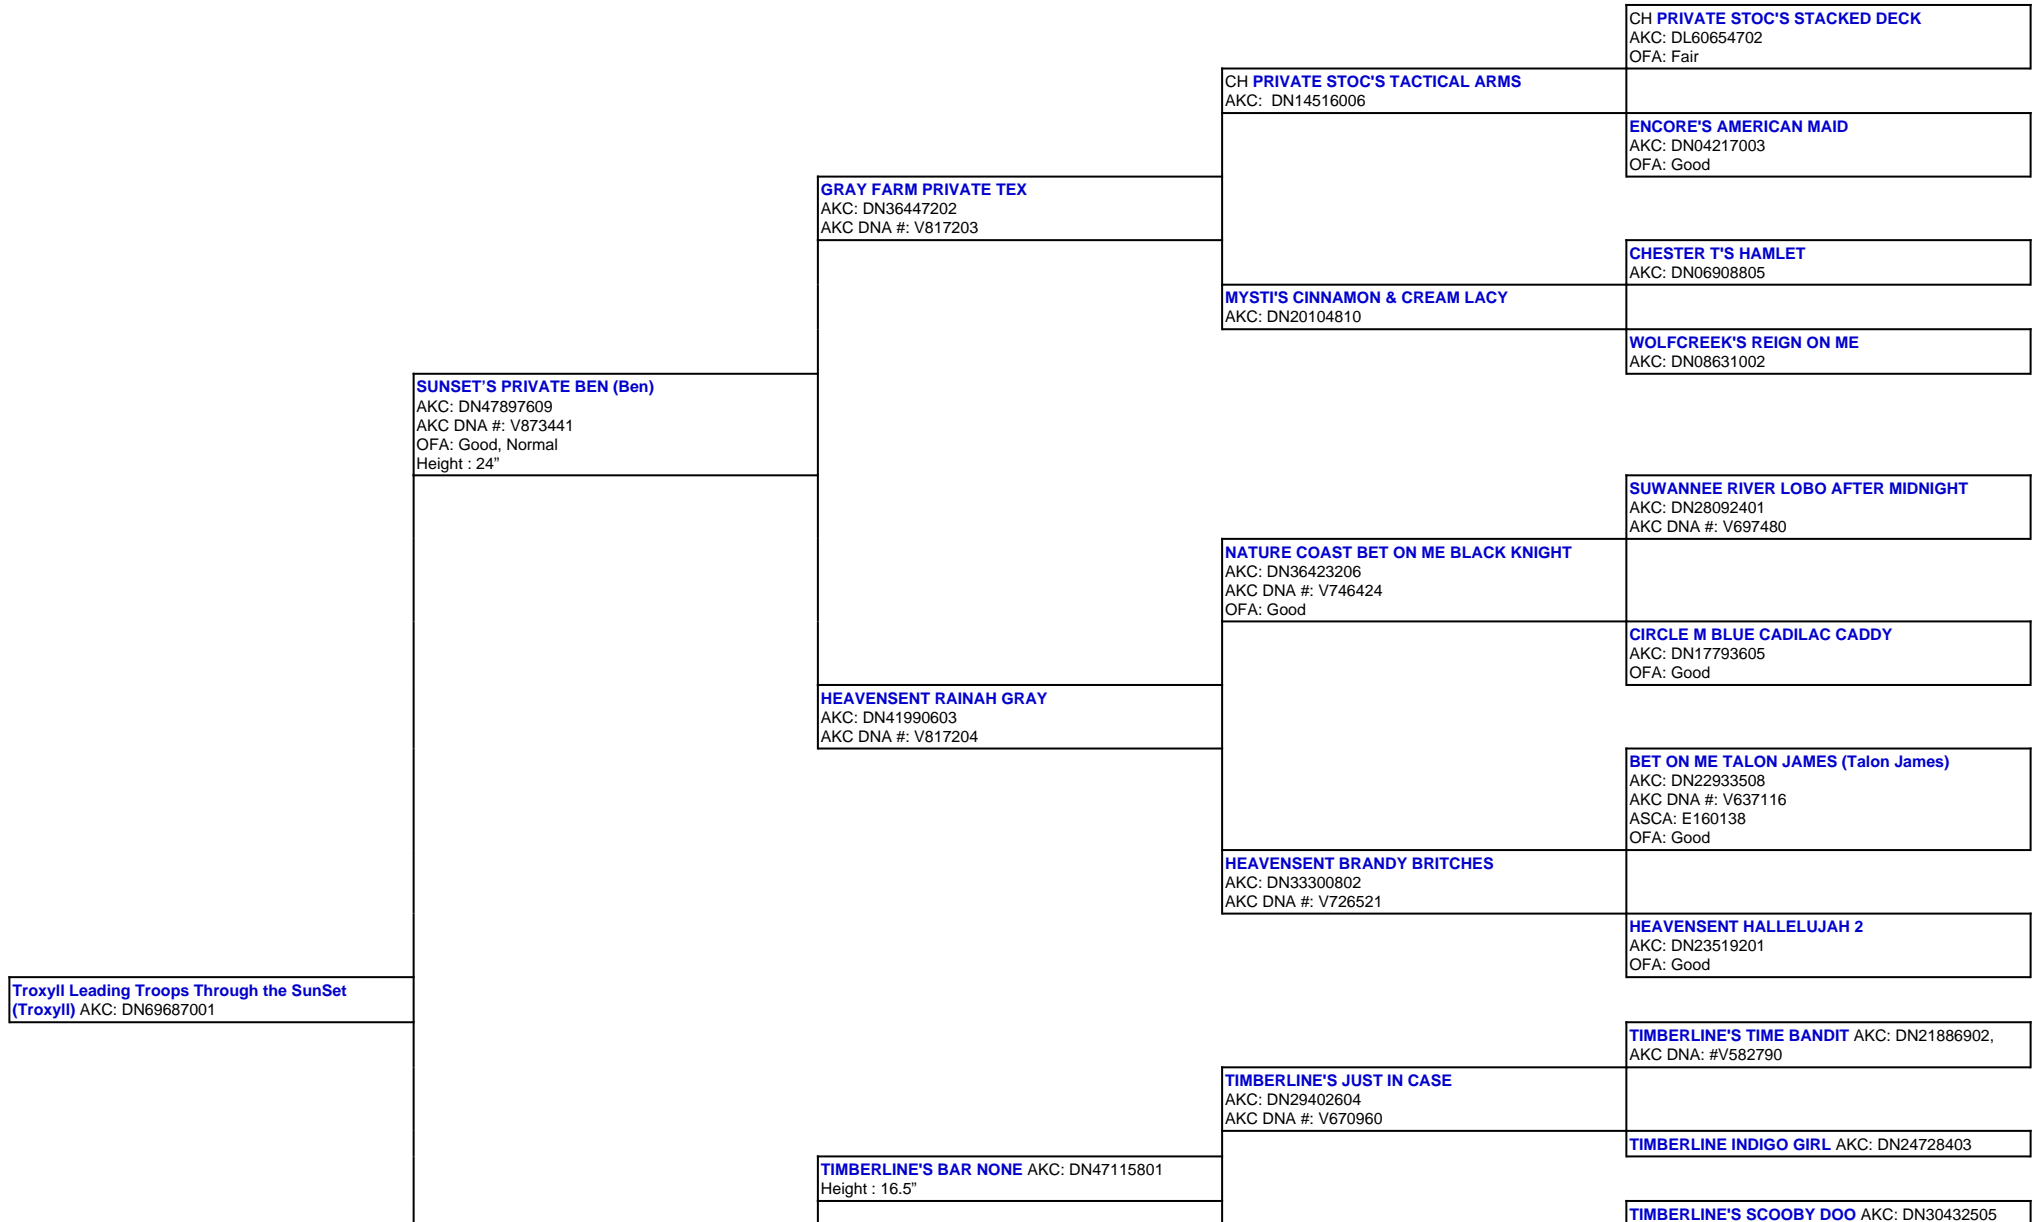

For a more detailed version of this pedigree:

<https://www.sunsetranchaussies.com/profile/troxyll-leading-troops-through-the-sunset>

Pedigree For:  
Troxyll Leading Troops Through the SunSet (Troxyll)  
AKC: DN69687001

<b>TIMBERLINE LITTLE RIVER BLACK MAGIC (Lizzie)</b> AKC: DN50974904 Height : 19.5"

<b>TIMBERLINE'S ADA'S REZAL</b> AKC: DN47339507 Height : 15.5"
---

<b>TIMBERLINE'S SHAKIRA</b> AKC: DN33274403
---

<b>TIMBERLINE TOTAL ECLIPSE</b> AKC: DN24734001 (03-10)
--

<b>BLUEBELL HOLLOW BINGBANGBOOM</b> AKC: DN14984802 (08-07), AKC DNA: #V548112
---

<b>TIMBERLINE'S LAZER EYES OF BLUE</b> AKC: DN32134001 (04-13), AKC DNA: #V742638
--

<b>TIMBERLINE'S BLUE EYED OPAL</b> AKC: DN24778201 (09-10)
---

<b>TIMBERLINE'S WOW FACTOR</b> AKC: DN20927701 (02-10), AKC DNA: #V612002
--

<b>TIMBERLINE'S TRADEMARK</b> AKC: DN32973702
---

<b>TIMBERLINE'S HERE COMES TROUBLE</b> AKC DN26505704
--