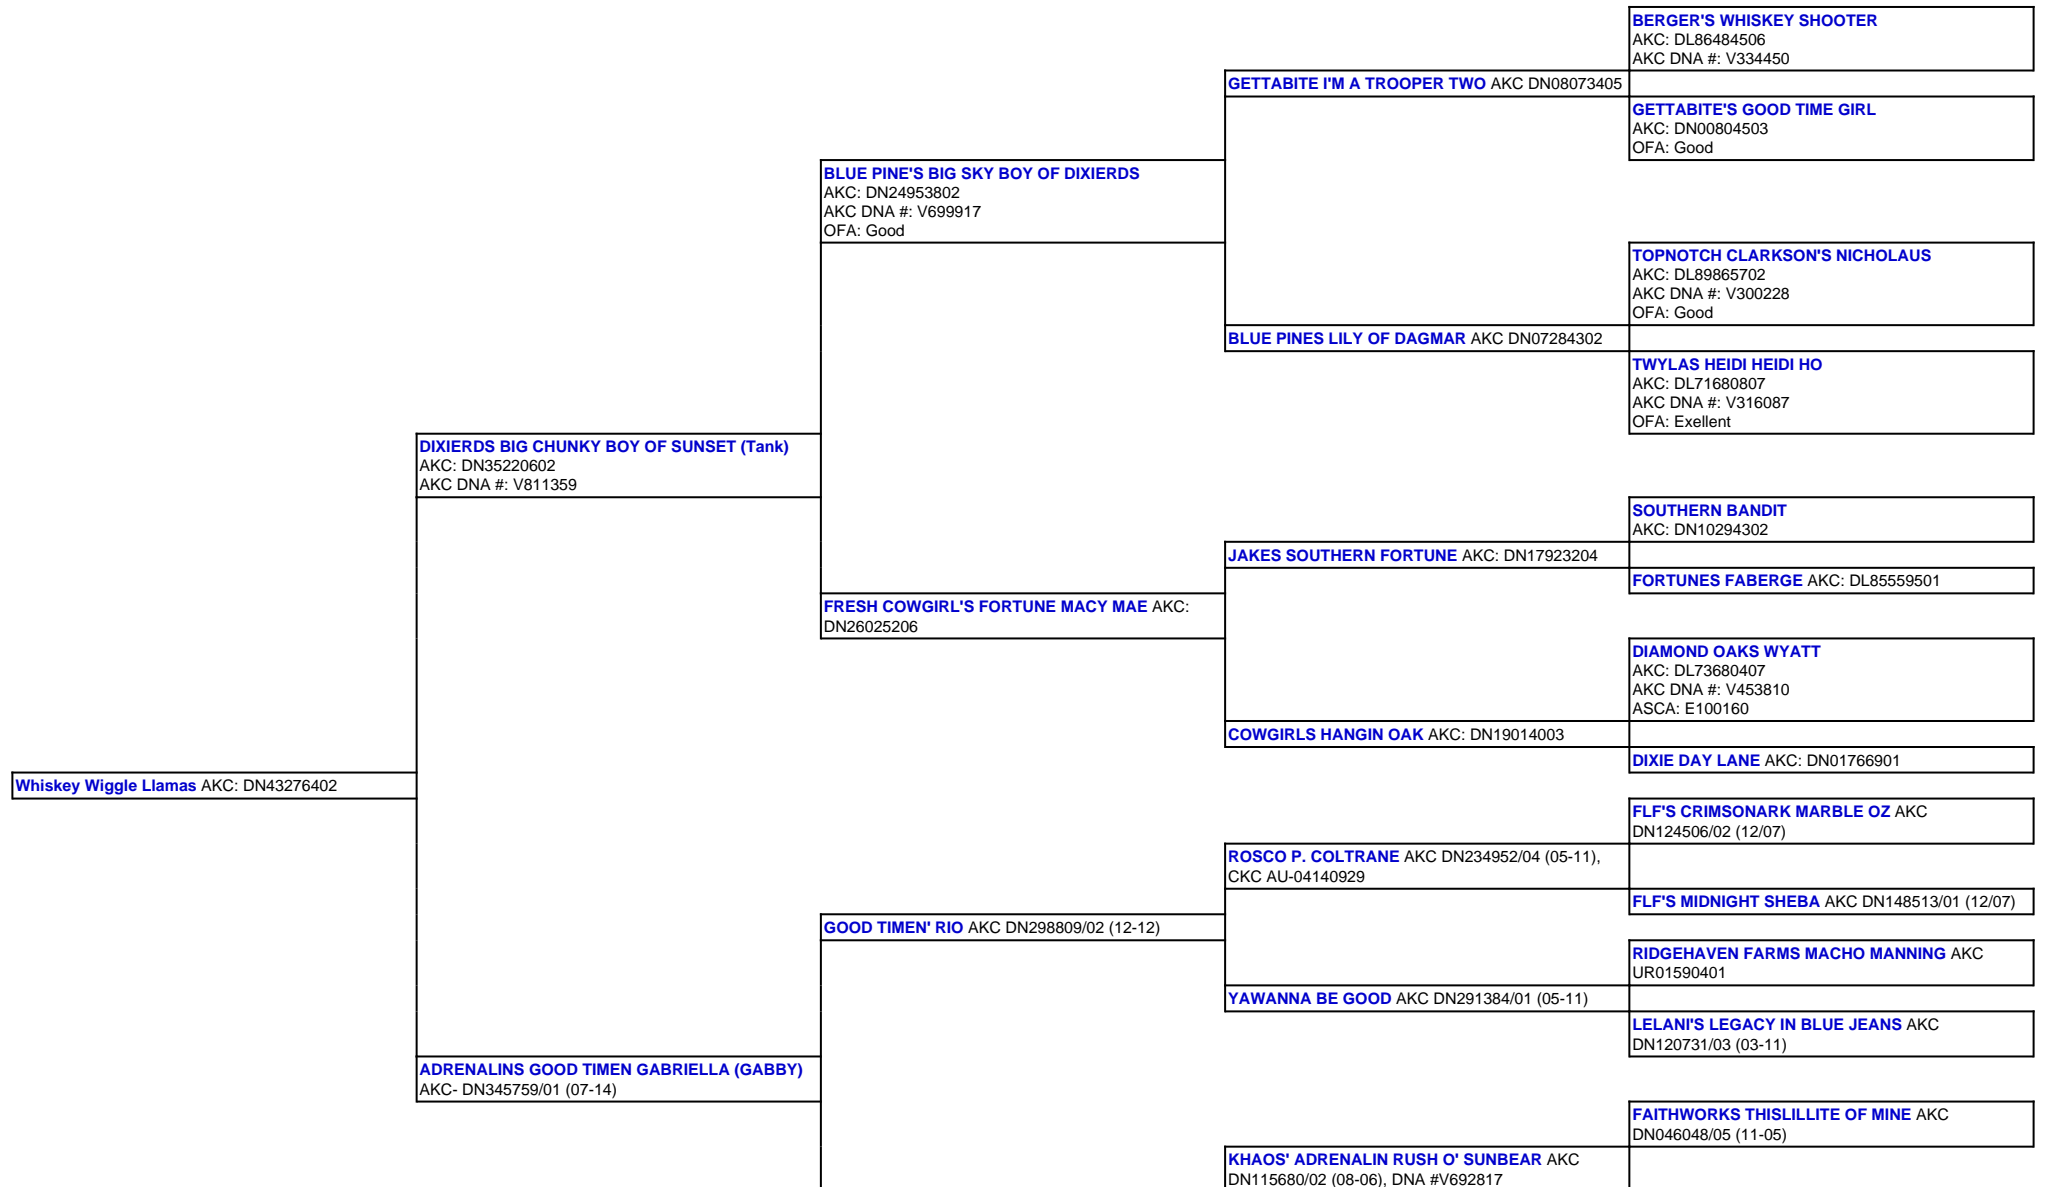

For a more detailed version of this pedigree:

<https://www.sunsetranchaussies.com/profile/whiskey-wiggle-llamas>

Pedigree For:
Whiskey Wiggle Llamas
AKC: DN43276402

		ASCA CH KHAOS JORDAN'S JUSTICE AKC DL873101/02 (11-05), ASCA E117661, HD-OFA: Good (AS-18734G31F-NOPI)
ADRENALIN'S MOON RUSH O' SADIE AKC DN174135/07 (12-12)		
		DREAMCATCHERS WRANGLER AKC DN68543/07 (07-05)
	TITAN'S PALE MOON OSAGE AKC DN121069/04 (07-07)	
		DREAMCATCHER'S CHILE PEPPER AKC DL803685/03 (07-05)