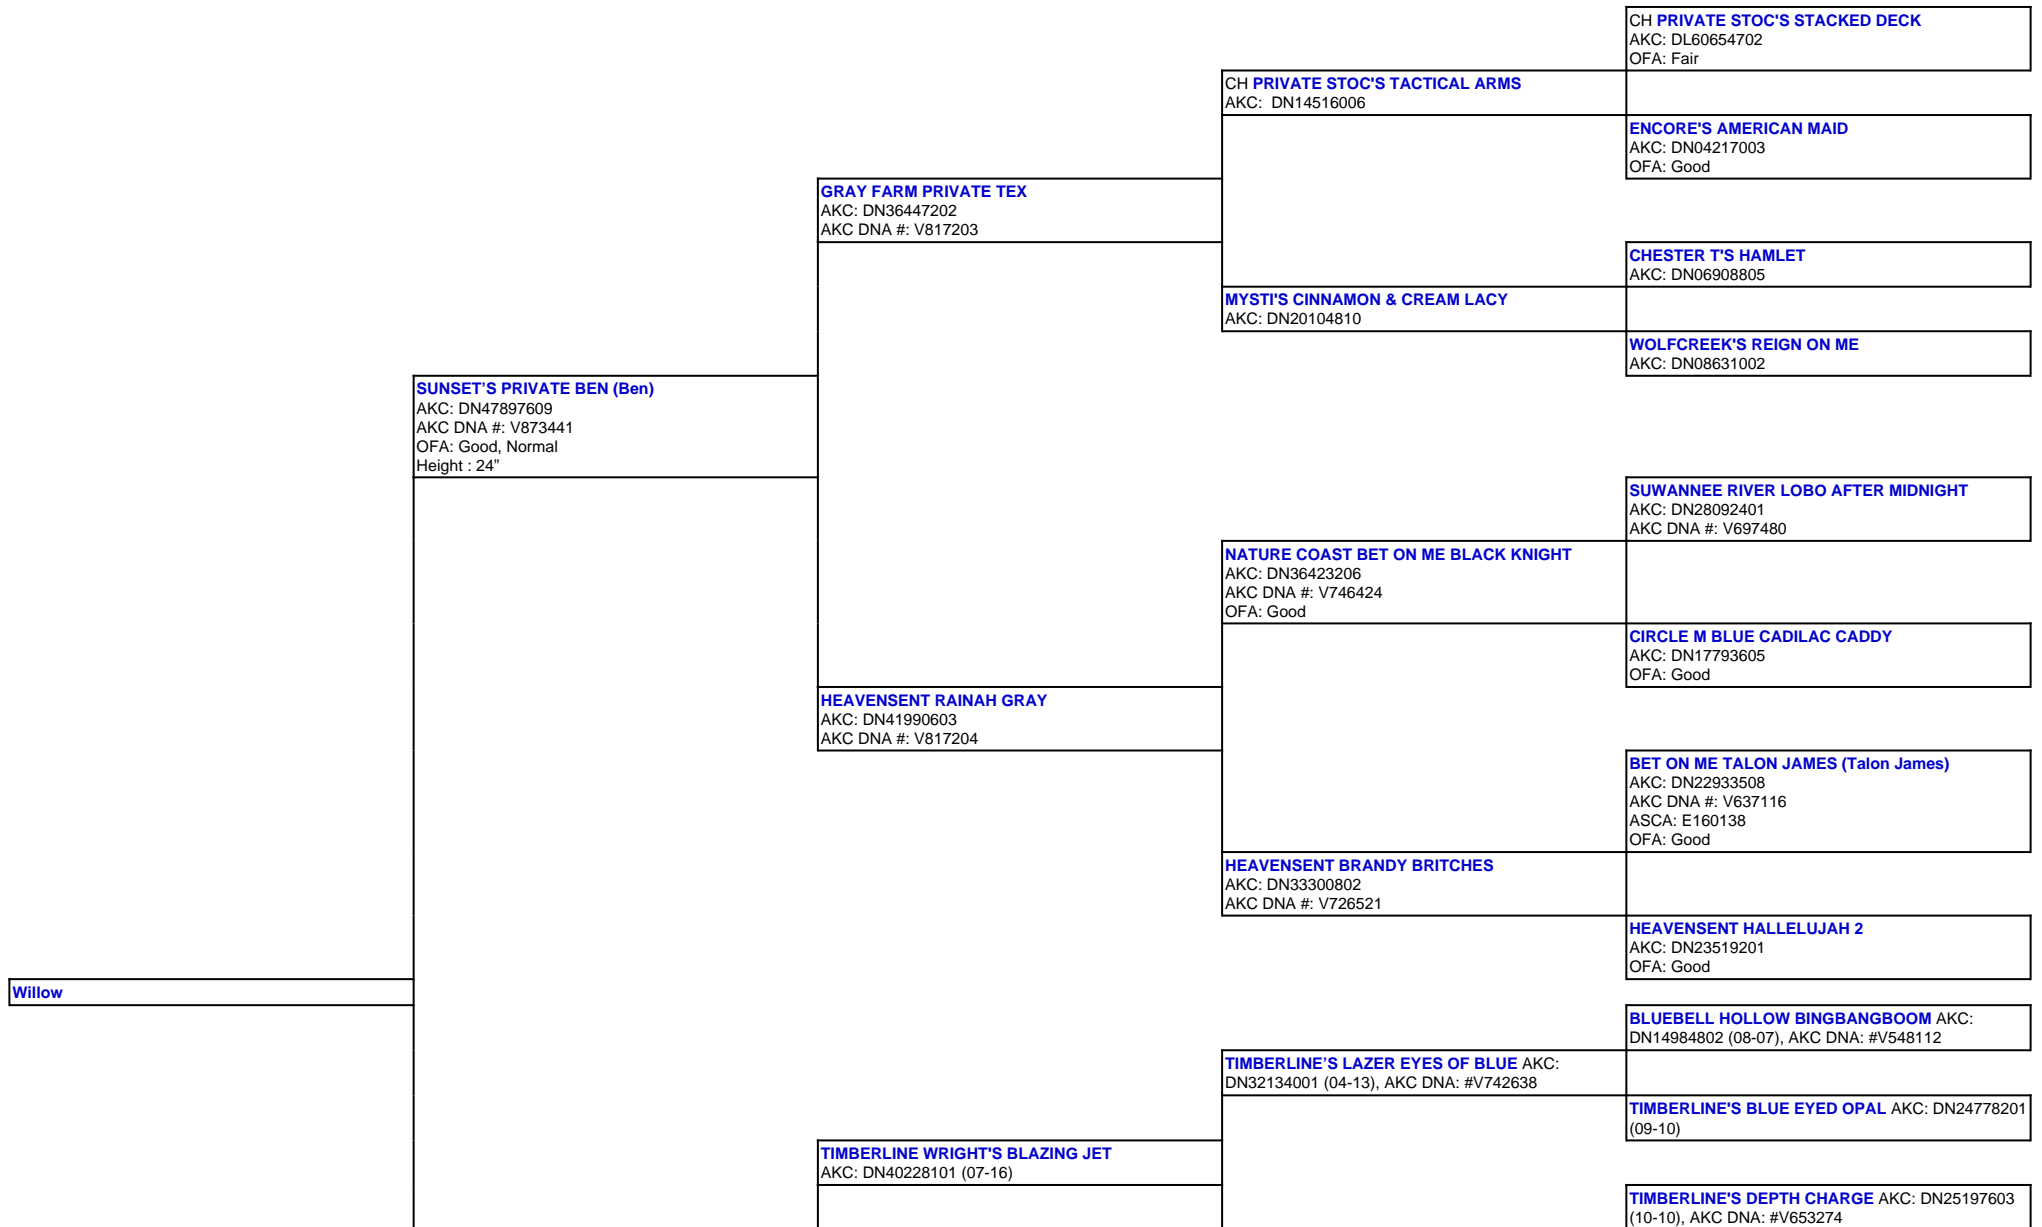

For a more detailed version of this pedigree:
<https://www.sunsetranchaussies.com/profile/willow>

Pedigree For:
 Willow

ARROW H'S LUCIE (Lucie)
AKC: DN50133004
OFA: OFA55G, OFEL55
Height : 20.5"

CANYON CREEK LUCKY H'S ZOEY AKC
DN43895304 (02-17)

TIMBERLINE'S SHAZAM OF JAM AKC: DN30031304
(09-12)

TIMBERLINE'S JAMBALINA AKC: DN25197405 (09-10)

TIMBERLINE'S WOW FACTOR AKC: DN20927701
(02-10), AKC DNA: #V612002

TIMBERLINE'S SMOKIN' BLACK POWDER AKC:
DN37724001 (05-15), AKC DNA: #V747743

TIMBERLINE'S BIT OF BLUE AKC: DN30432805
(09-12)

MILL CREEK'S PATRIOTIC DEVOTION AKC:
DN13201403 (04-08), AKC DNA #V537602

TIMBERLINE'S FANCY GIRL BRIT AKC: DN33773804
(07-15)

TIMBERLINE'S FANCY GIRL AKC: DN27589512 (11-11)