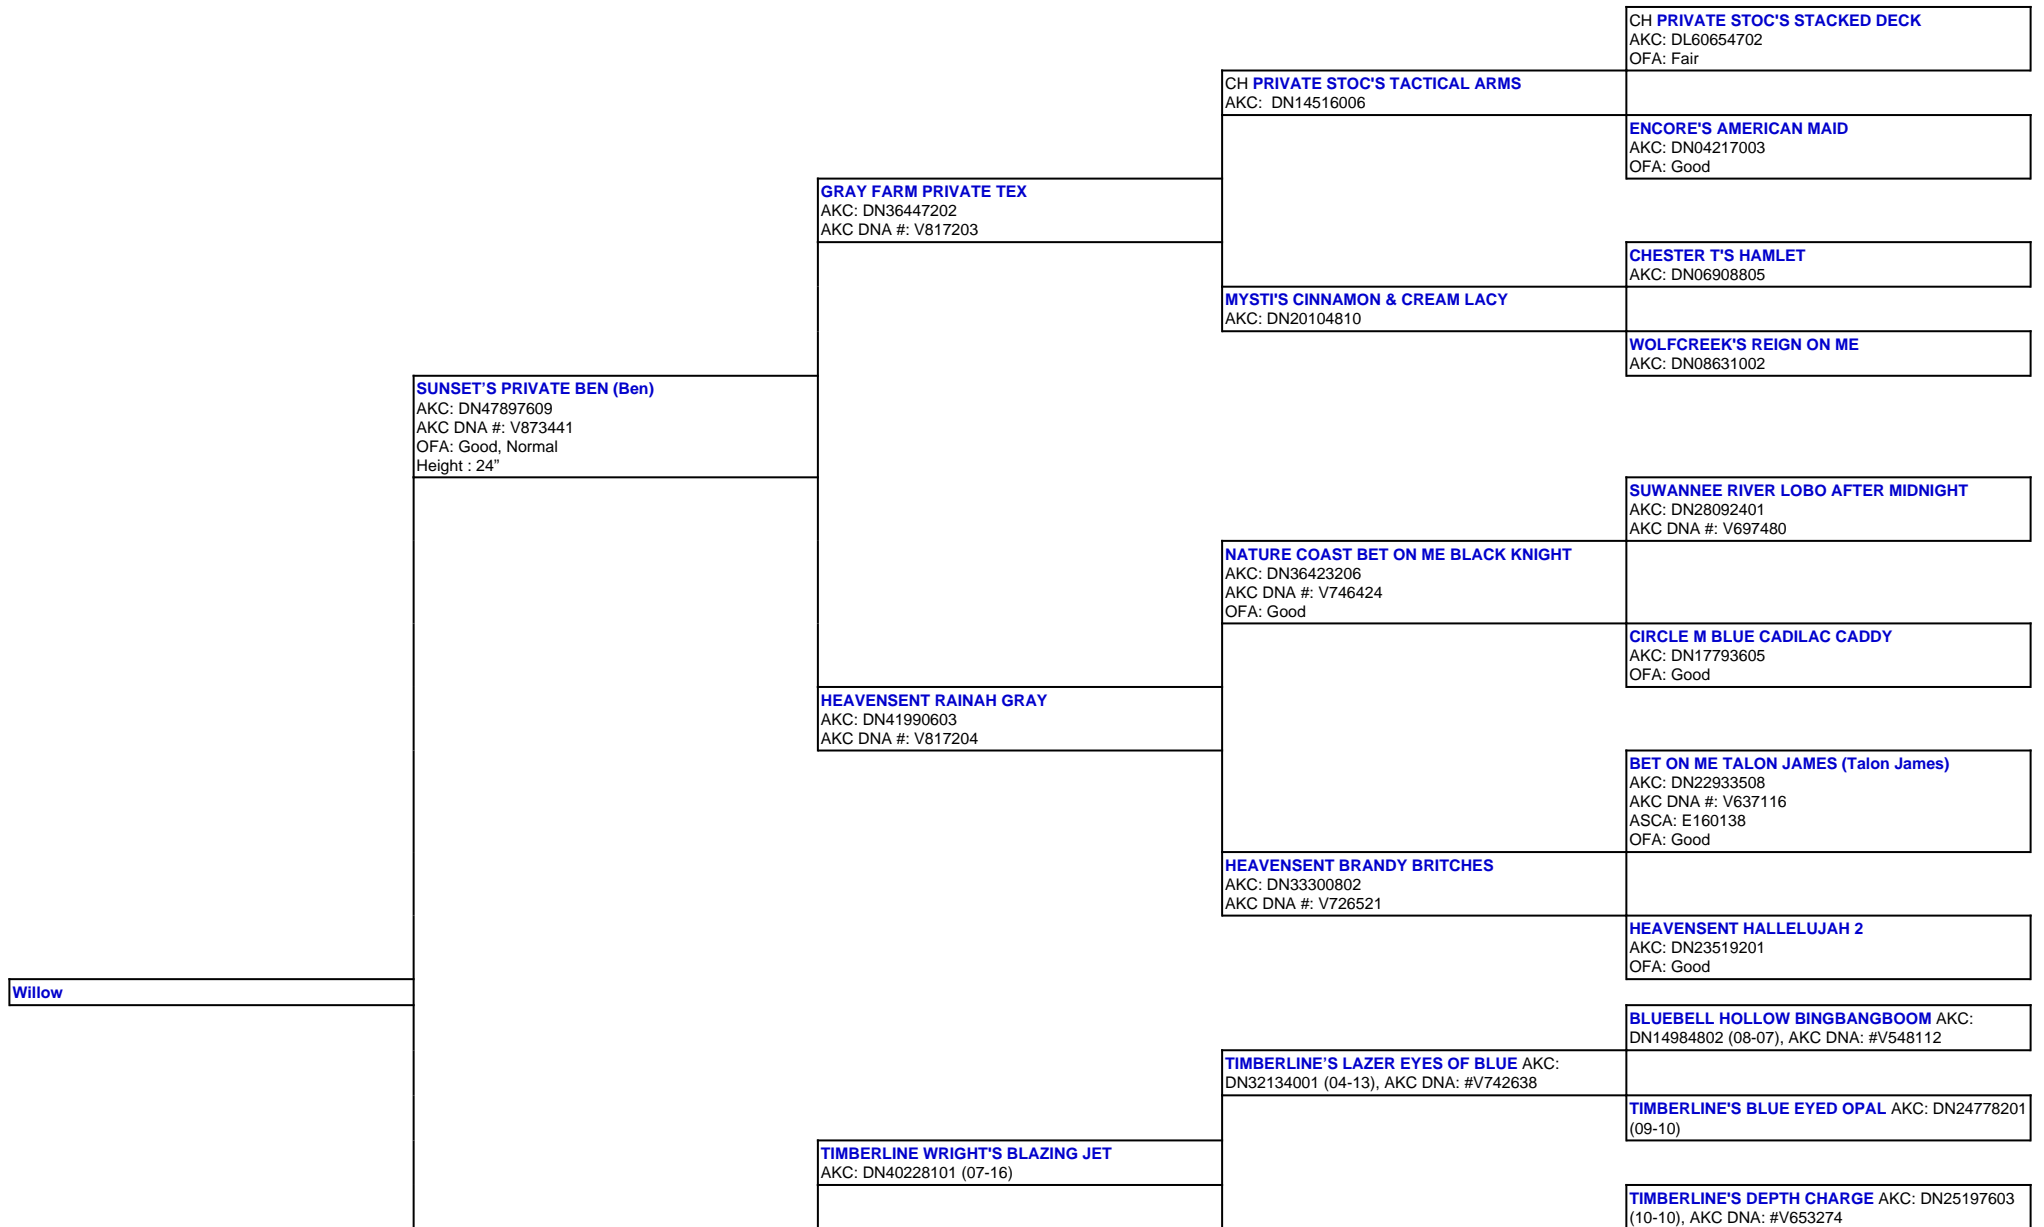

For a more detailed version of this pedigree:
<https://www.sunsetranchaussies.com/profile/willow>

Pedigree For:
Willow

ARROW H'S LUCIE (Lucie)
AKC: DN50133004
OFA: OFA55G, OFEL55
Height : 20.5"

CANYON CREEK LUCKY H'S ZOEY AKC
DN43895304 (02-17)

TIMBERLINE'S SHAZAM OF JAM AKC: DN30031304
(09-12)

TIMBERLINE'S JAMBALINA AKC: DN25197405 (09-10)

TIMBERLINE'S WOW FACTOR AKC: DN20927701
(02-10), AKC DNA: #V612002

TIMBERLINE'S SMOKIN' BLACK POWDER AKC:
DN37724001 (05-15), AKC DNA: #V747743

TIMBERLINE'S BIT OF BLUE AKC: DN30432805
(09-12)

MILL CREEK'S PATRIOTIC DEVOTION AKC:
DN13201403 (04-08), AKC DNA #V537602

TIMBERLINE'S FANCY GIRL BRIT AKC: DN33773804
(07-15)

TIMBERLINE'S FANCY GIRL AKC: DN27589512 (11-11)