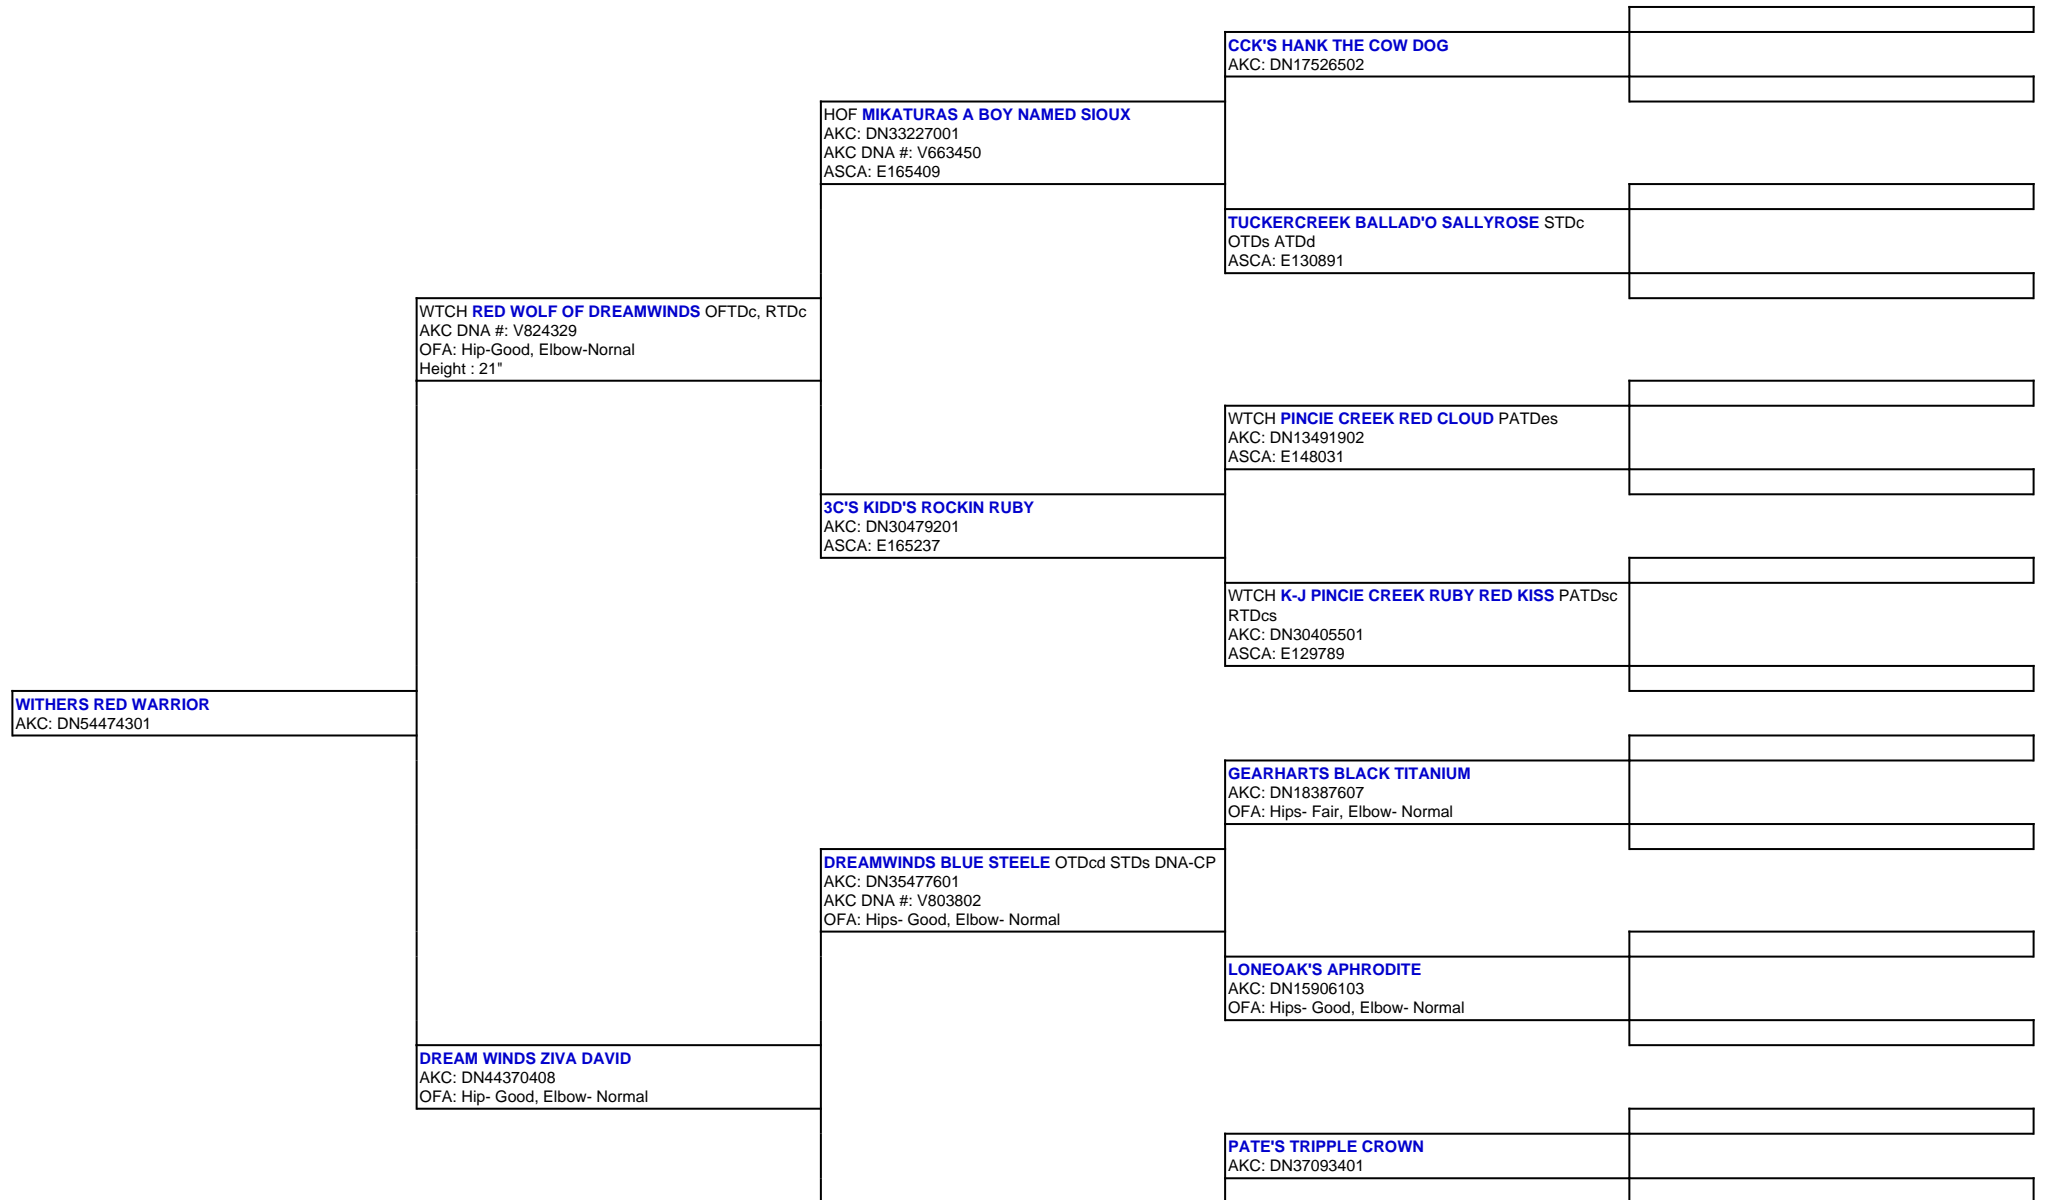

For a more detailed version of this pedigree:

<https://www.sunsetranchaussies.com/profile/withers-red-warrior>

Pedigree For:
WITHERS RED WARRIOR

TURKEY RUN'S VENUS ACT1 ACT1J
AKC: DN37413805
OFA: Hip- Good, Elbow- Normal

TINROOF BABIKA@TURKEY RUN CDX RS-N JS-N
GS-N DNA-VP
AKC: DN19196701
ASCA: E155088
OFA: Hips- Good