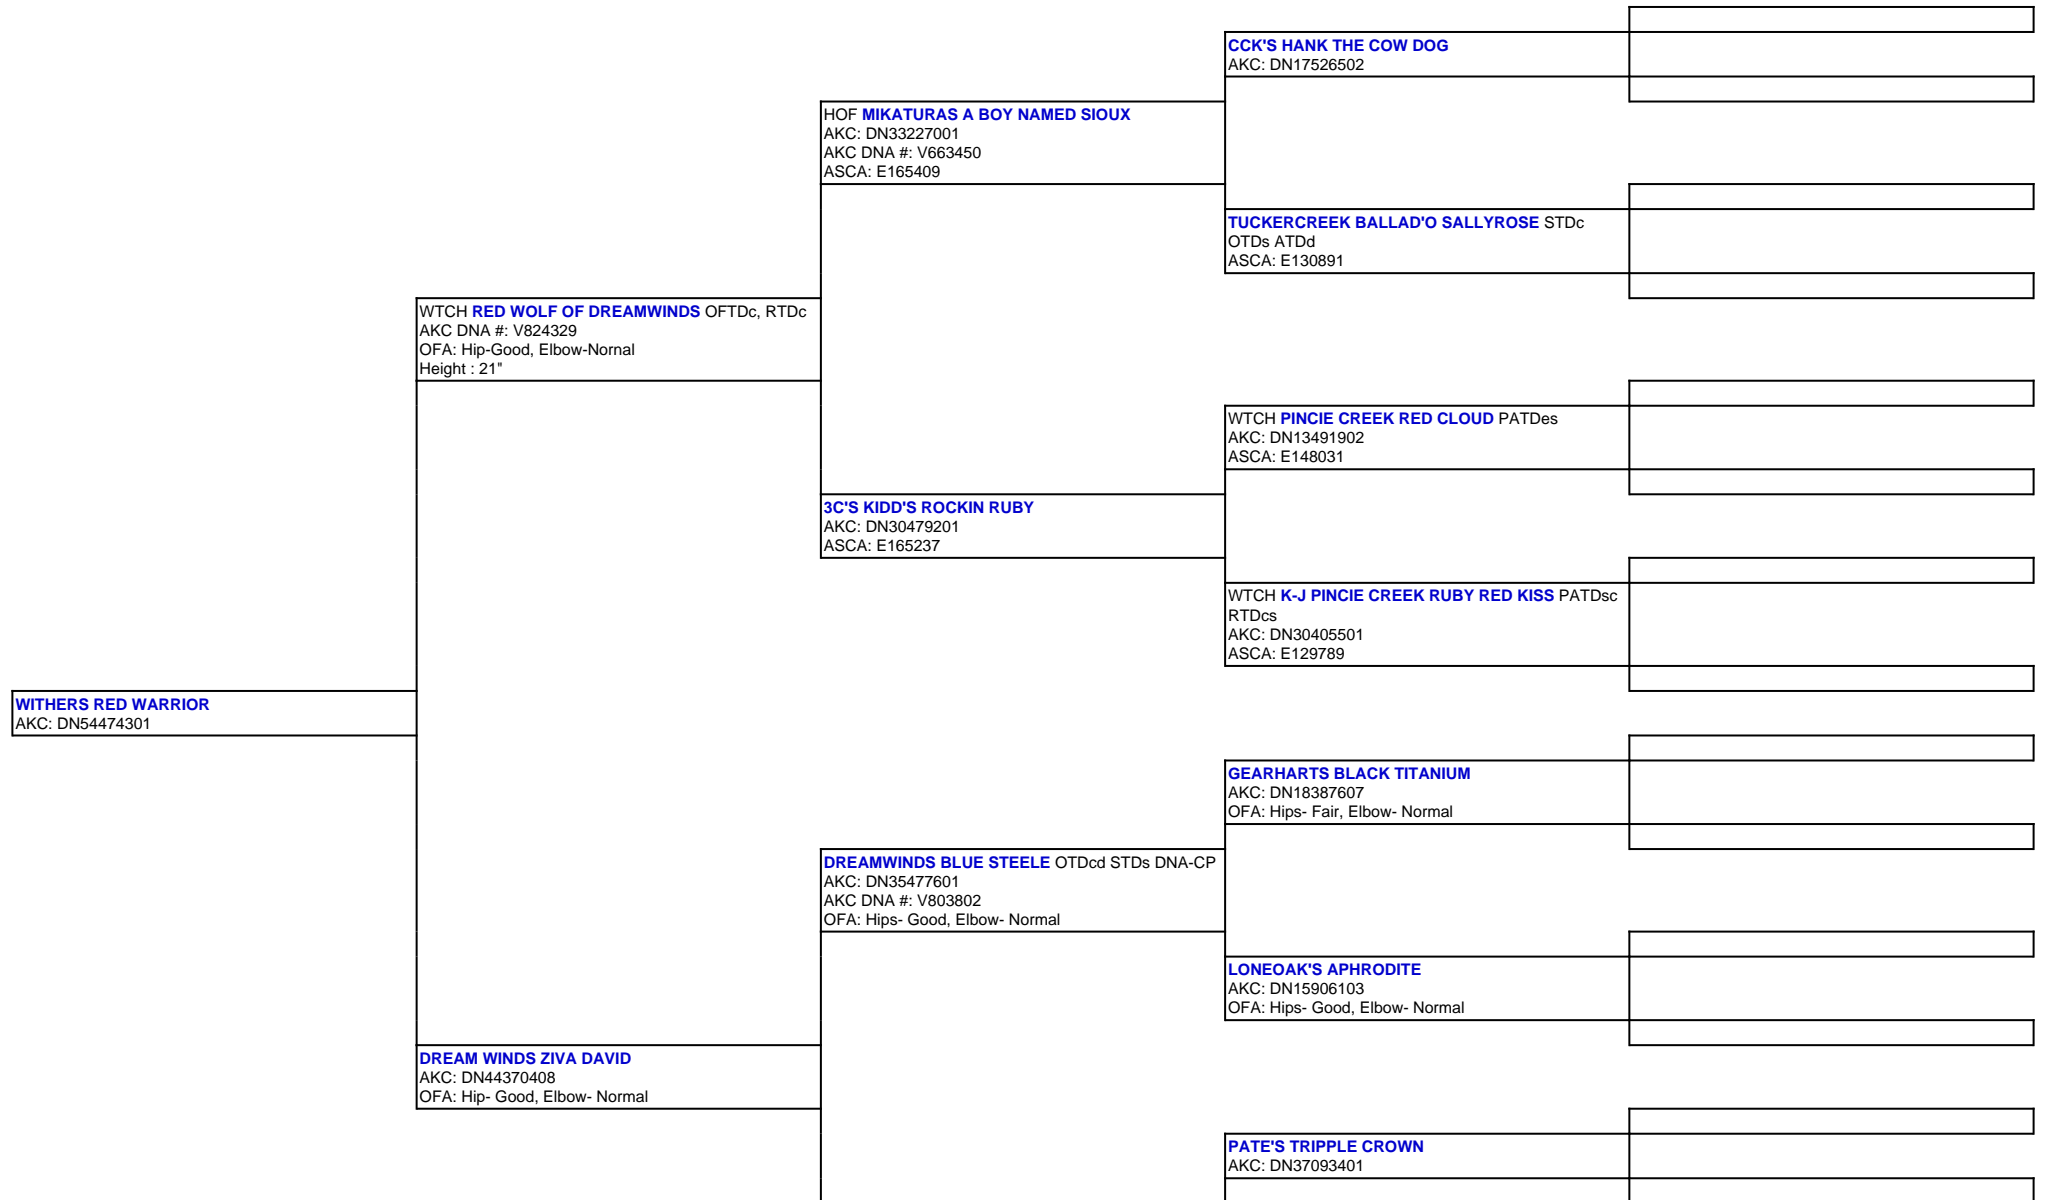

For a more detailed version of this pedigree:

<https://www.sunsetranchaussies.com/profile/withers-red-warrior>

Pedigree For:  
WITHERS RED WARRIOR

**TURKEY RUN'S VENUS** ACT1 ACT1J  
AKC: DN37413805  
OFA: Hip- Good, Elbow- Normal

**TINROOF BABIKA@TURKEY RUN** CDX RS-N JS-N  
GS-N DNA-VP  
AKC: DN19196701  
ASCA: E155088  
OFA: Hips- Good